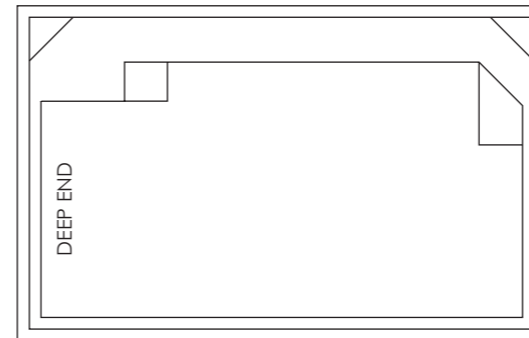

PAROO COLLECTION

LENGTH	WIDTH	DEEP END	SHALLOW END
6m	3.2m	1.615m	1.25m

OXLEY COLLECTION

LENGTH	WIDTH	DEEP END	SHALLOW END
8m	3.22m	1.66m	1.1m

RETREAT COLLECTION

LENGTH	WIDTH	DEEP END	SHALLOW END
6m	3.7m	1.60m	1.22m
5m	3.7m	1.52m	1.22m

FRANKLIN COLLECTION

LENGTH	WIDTH	DEEP END	SHALLOW END
8m	3.9m	1.82m	1.3m
9m	3.9m	1.90m	1.24m
10m	3.9m	1.97m	1.24m

LACHLAN COLLECTION

LENGTH	WIDTH	DEEP END	SHALLOW END
7m	3.4m	1.805m	1.29m
8m	3.4m	1.875m	1.29m