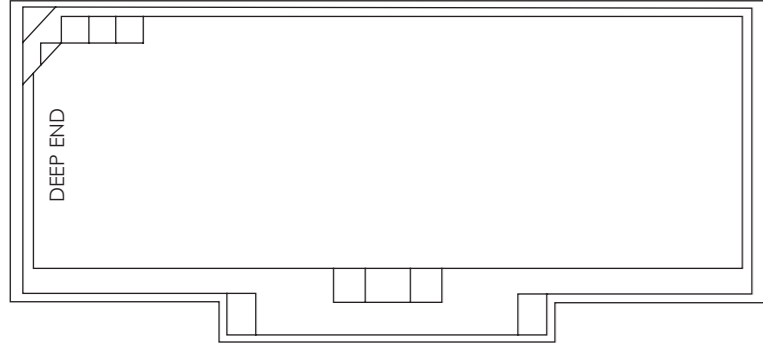

AIR FUSION SYSTEM

SPA JETS

Life can be a dream

Manufactured in Shepparton, Victoria 3630

HEAD OFFICE / MANUFACTURING

66-68 Drummond Road, Shepparton VICTORIA 3630
P: 1300WeDoPools - 03 5821 1270
E: reception@conquestpools.com.au

conquestpools.com.au

MARADONA COLLECTION

LENGTH	WIDTH	DEEP END	SHALLOW END
8m	4.1m	1.765m	1.24m
9m	4.1m	1.84m	1.24m
10.5m	4.1m	1.97m	1.24m
12m	4.1m	2.10m	1.24m

EDEN COLLECTION

LENGTH	WIDTH	DEEP END	SHALLOW END
7m	3.7m	1.672m	1.22m
8m	3.7m	1.746m	1.22m
9m	3.7m	1.82m	1.22m
10m	3.7m	1.894m	1.22m
11m	3.7m	1.968m	1.22m
12.5m	3.7m	2.079m	1.22m
14m	3.7m	2.19m	1.22m