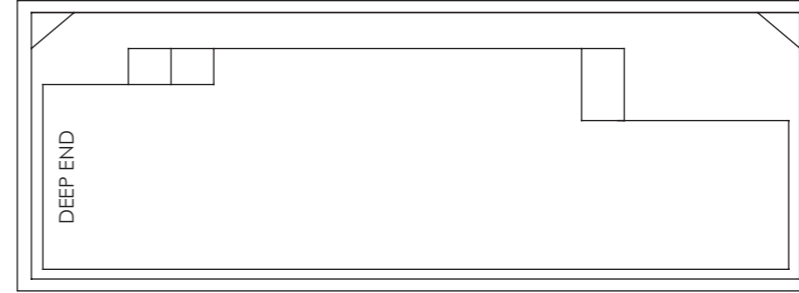

AIR FUSION SYSTEM

SPA JETS

Life can be a dream

Manufactured in Shepparton, Victoria 3630

HEAD OFFICE / MANUFACTURING

66-68 Drummond Road, Shepparton VICTORIA 3630
P: 1300WeDoPools - 03 5821 1270
E: reception@conquestpools.com.au

conquestpools.com.au

MARADONA COLLECTION

LENGTH	WIDTH	DEEP END	SHALLOW END
8m	4.1m	1.765m	1.24m
9m	4.1m	1.84m	1.24m
10.5m	4.1m	1.97m	1.24m
12m	4.1m	2.10m	1.24m

EDEN COLLECTION

LENGTH	WIDTH	DEEP END	SHALLOW END
7m	3.7m	1.672m	1.22m
8m	3.7m	1.746m	1.22m
9m	3.7m	1.82m	1.22m
10m	3.7m	1.894m	1.22m
11m	3.7m	1.968m	1.22m
12.5m	3.7m	2.079m	1.22m
14m	3.7m	2.19m	1.22m

FLINDERS COLLECTION

LENGTH	WIDTH	DEEP END	SHALLOW END
7m	3.6m	1.69m	1.24m
8m	3.6m	1.765m	1.24m

SHOALHAVEN COLLECTION

LENGTH	WIDTH	DEEP END	SHALLOW END
8m	2.45m	1.780m	1.260m
7m	2.45m	1.705m	1.260m
6m	2.45m	1.630m	1.260m
5m	2.45m	1.560m	1.260m

PAROO COLLECTION

LENGTH	WIDTH	DEEP END	SHALLOW END
6m	3.2m	1.615m	1.25m

OXLEY COLLECTION

LENGTH	WIDTH	DEEP END	SHALLOW END
8m	3.22m	1.66m	1.1m

RETREAT COLLECTION

LENGTH	WIDTH	DEEP END	SHALLOW END
6m	3.7m	1.60m	1.22m
5m	3.7m	1.52m	1.22m