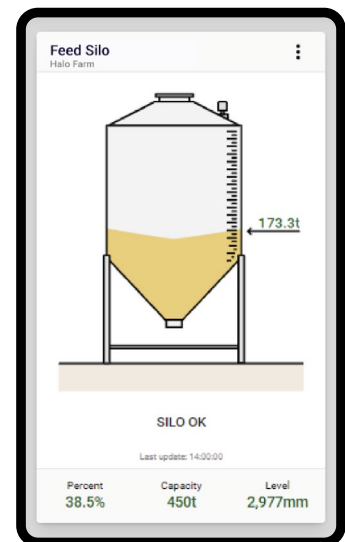

Monitor and control your critical on-farm infrastructure from anywhere.

Capture the Information that Matters

Halo's Feed Silo Monitoring product provides users with complete oversight of their feed silo levels.

- **Feed storage levels** – Make informed decisions about when to fill or empty your silo so you don't run out of feed at critical times.
- **Safety first** – Prioritise safety by eliminating manual silo checks at heights.
- **Real-time monitoring and alerts** – Automated alerts and notifications keep users informed about low inventory levels, allowing them to take immediate action to avoid stockouts.
- **Automatic feed ordering** – Send a text alert to your feed supplier to order at your preferred set point.
- **Multi-silo support** – Save time and view multiple silos via a single screen view.
- **Ease of install** – Simple to install, plugable solution.