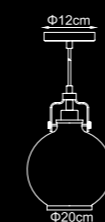

PHILIP ROUND SINGLE PENDANT
NICKEL AND CLEAR GLASS
MD18027549-1B CHR
DIMMABLE LED 27.6W (Not Included)
Φ 20 H 120cm