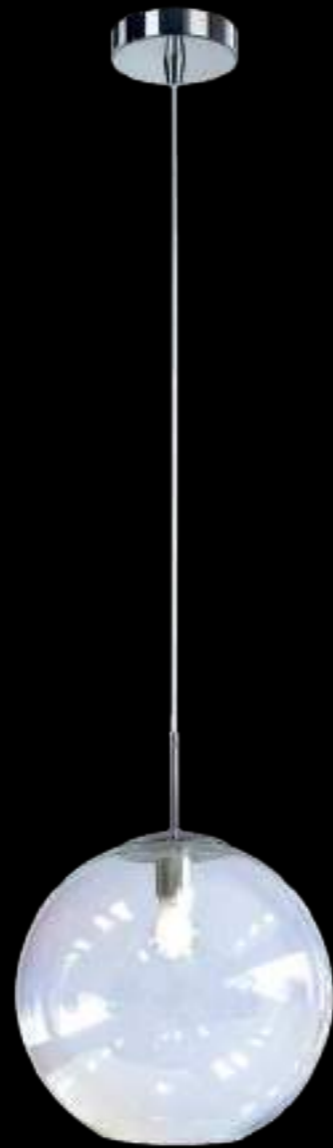

OBERON SMALL PENDANT MULTI
MD13090001-1C MULTI
LED 27.6W (Not Included)
Φ 30 H 120cm

OBERON MEDIUM PENDANT CHROME
MD13090001-1D CHR
LED 27.6W (Not Included)
Φ 35 H 120cm

OBERON SMALL PENDANT CHROME
MD13090001-1C CHR
LED 27.6W (Not Included)
Φ 30 H 120cm