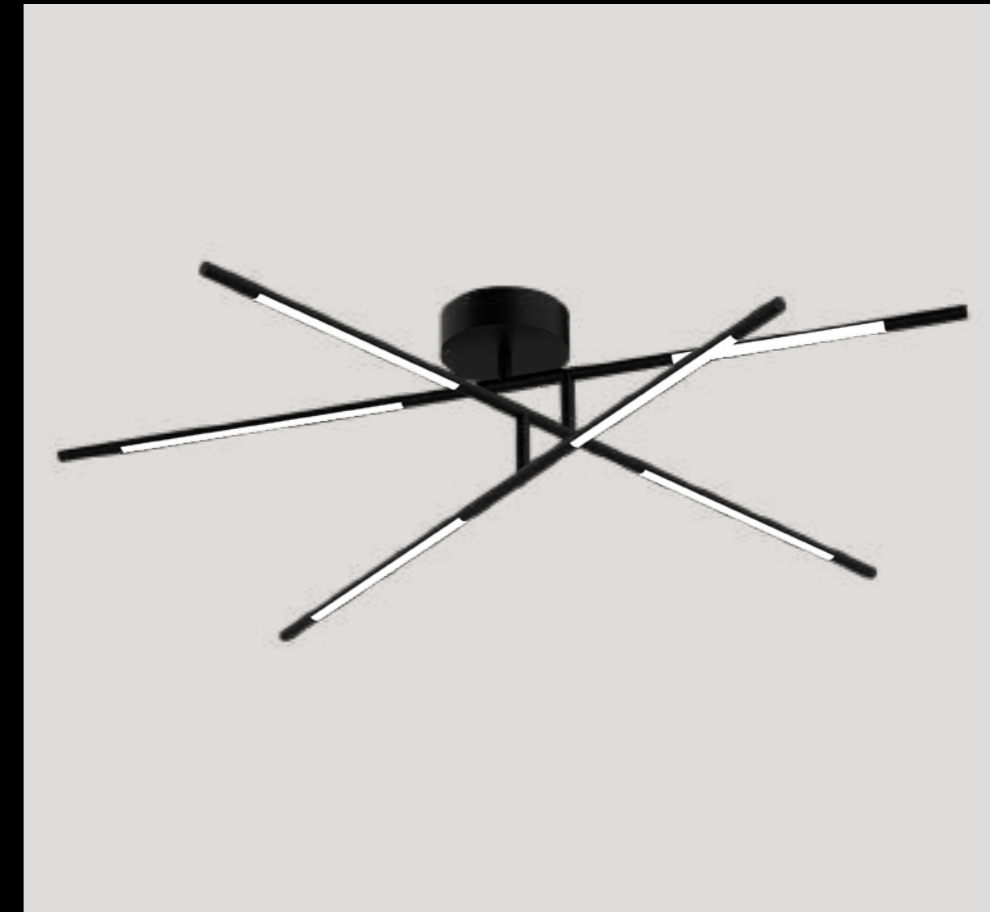

SUGGESTED SET - UPS

We have created set ups for the 6 & 12 light Tubular flush kits. When you decide on your preferred number of lights you can also select between either Matt black or Satin Gold finishes.