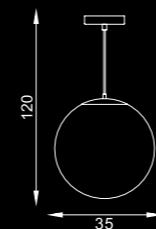

OBERON MEDIUM PENDANT CLEAR
MD13090001-1D CLR
LED 27.6W (Not Included)
Φ 35 H 120cm