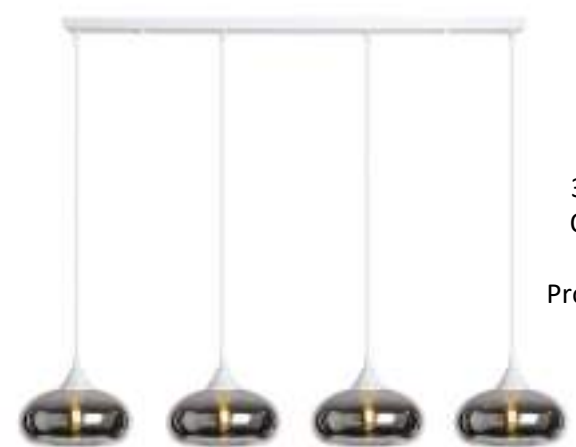

3WH & 4 X 15SIL
Original net RRP:
£304.46
Promotion net price:
£47.25