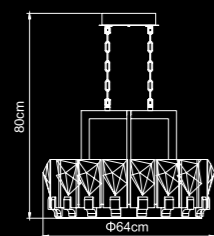

PERUZZI ROUND PENDANT
DIA 60CM SATIN NICKEL
MD18090003-18A SN
DIMMABLE LED 67.2W 6048LM 3000K
Φ 60 H 80cm