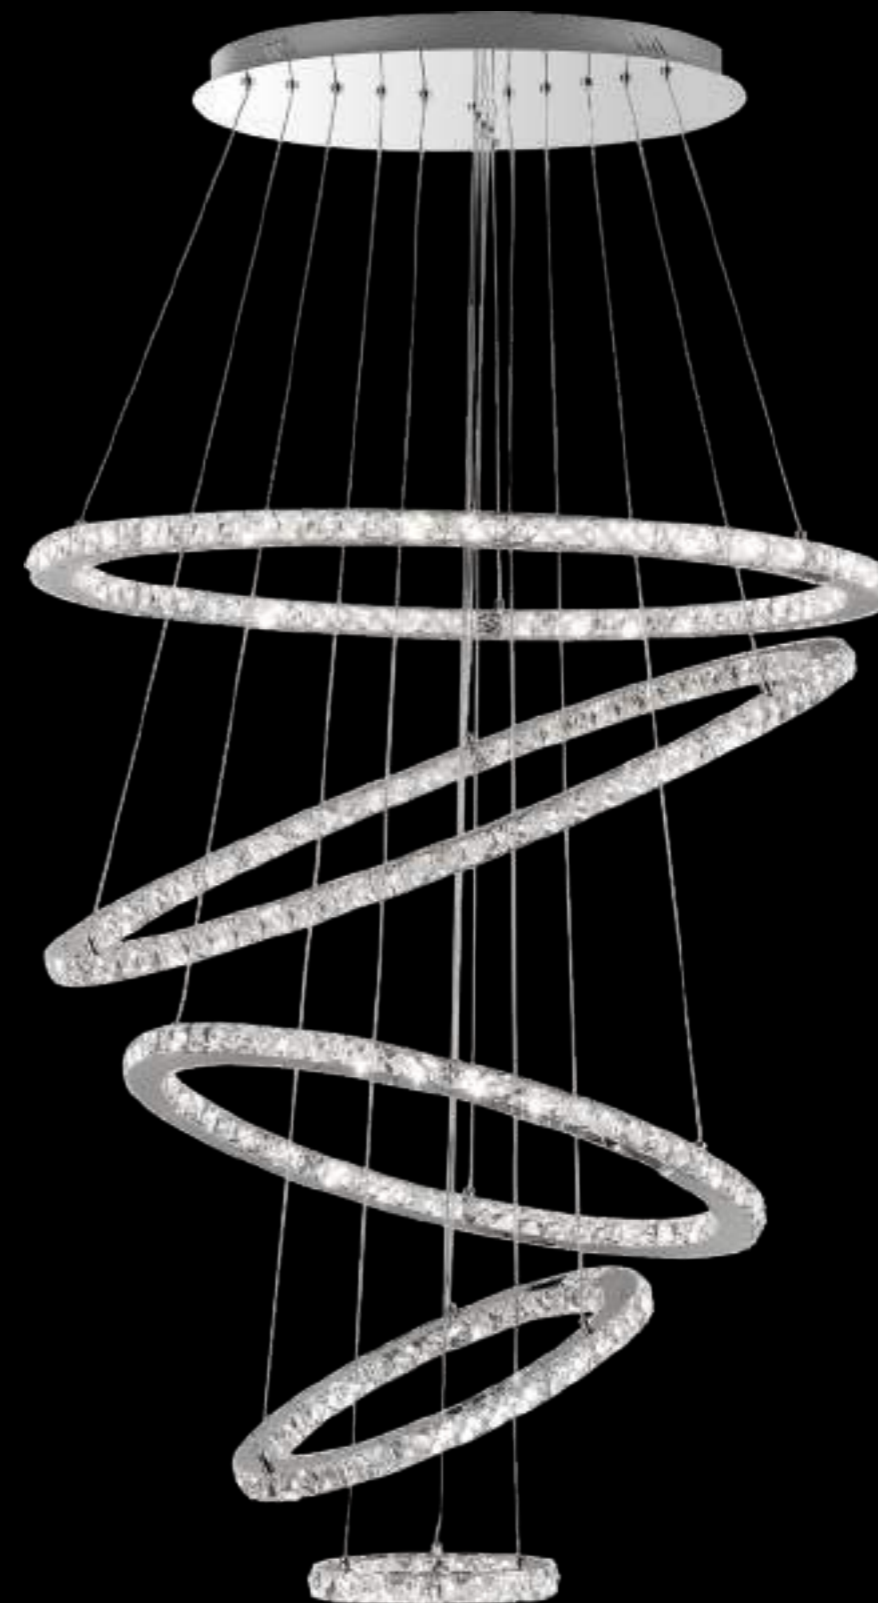

CONCENTRIC PENDANT
MD103508-159A
NON-DIMMABLE LED 159W 12710LM 6000K
Φ 98 H 300cm