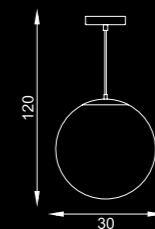

OBERON SMALL PENDANT CLEAR
MD13090001-1C CLR
LED 27.6W (Not Included)
Φ 30 H 120cm