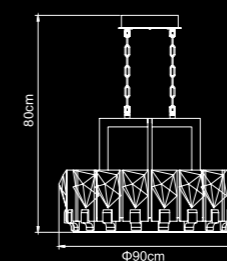

PERUZZI ROUND PENDANT
DIA 86CM SATIN NICKEL
MD18090003-27A SN
DIMMABLE LED 78W 7020LM 3000K
Φ 90 H 80cm