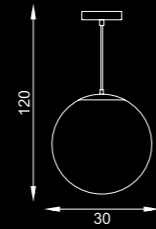

OBERON SMALL PENDANT MULTI
MD13090001-1C MULTI
LED 27.6W (Not Included)
Φ 30 H 120cm