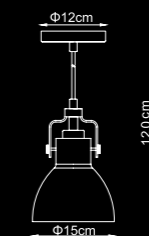

CHARLES DOME SINGLE PENDANT
CHROME AND CLEAR GLASS
MD18027549-1C AB
DIMMABLE LED 27.6W (Not Included)
Φ 22 H 120cm