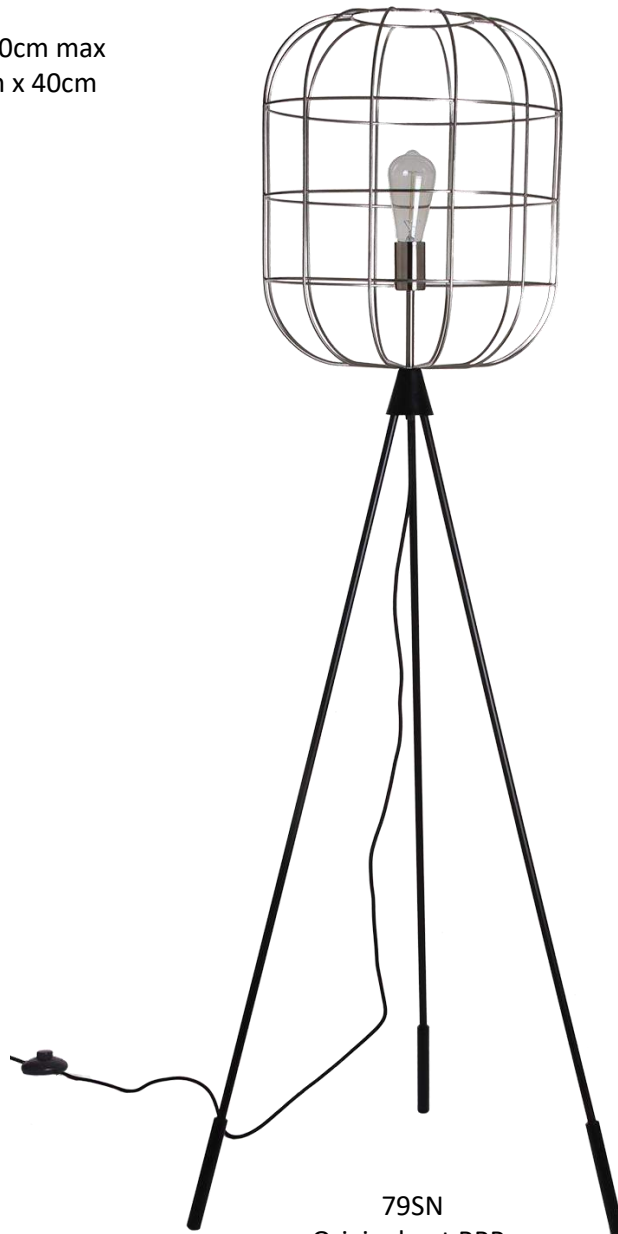

Cable length 100cm max
Diameter 40cm

32
Original net RRP: £237.5
Promotion net price:
£23.75+VAT

Cable length 120cm max
Diameter 30cm

33CL Original net RRP:
£104.32
Promotion net price:
£14.80+VAT

Cable length 100cm max
Diameter 30cm

36ALU
Original net RRP: £85
30
Promotion net price:
£8.53+VAT

Cable length 100cm max
Diameter 40cm

37ALU
Original net
RRP:
£119.09
Promotion
net price:
£11.90+VAT

Cable length 100cm max
Diameter 41cm x 30cm

76SN
Original net
RRP: £75.65
Promotion
net price:
£7.57+VAT

Cable length 100cm max
Diameter 45cm x 40cm

77SN
Original net
RRP:
£104.95
Promotion
net price:
£10.49+VAT

Height 159cm
Diameter 40cm

79SN
Original net RRP:
£142.44
Promotion net price:
£14.24+VAT

Height 74cm
Diameter 30cm

80SN
Original net RRP: £90.40
Promotion net price:
£9.04+VAT

Cable length 100cm max
Diameter 30cm

92 AC BR
Original net
RRP: £54.64
Promotion
net price:
£5.46+VAT

89GO
Original net
RRP: £54.64
Promotion
net price:
£5.46+VAT