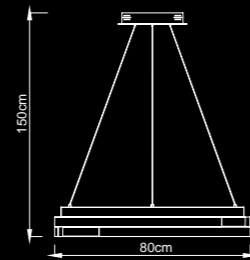

COLOSSEO WIDE BAND LARGE PENDANT
MATT WHITE
MD16003097-1C WHI
DIMMABLE LED 136.8W 9500LM 3000K
Φ 80 H 120cm