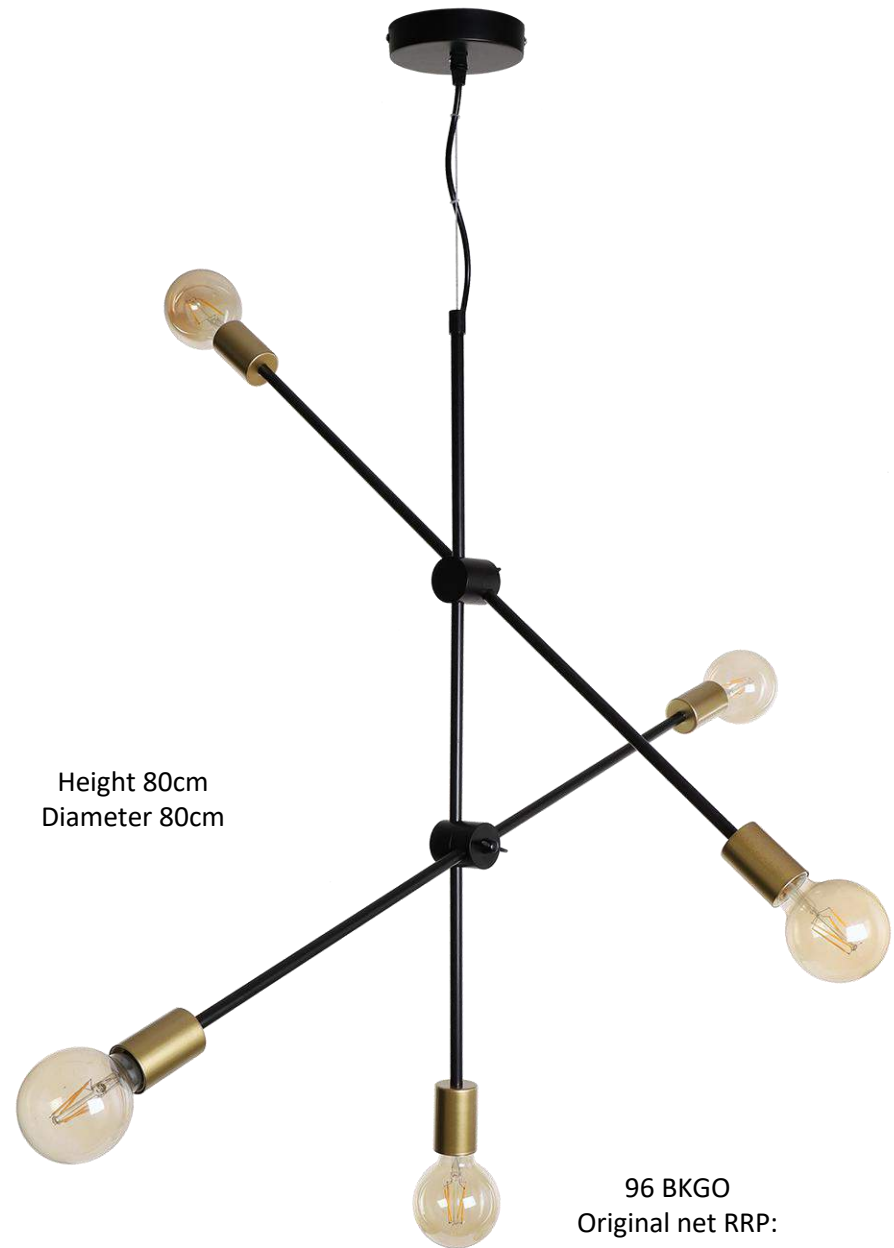

Cable length 100cm max
Diameter 40cm

90GO
Original net RRP:
£78.59
Promotion net price:
£7.86+VAT

Cable length
100cm max
Diameter 40cm

87SN
Original net
RRP: £78.59
Promotion net
price:
£7.86+VAT

Cable length 100cm max
Diameter 50cm

94 AC BR
Original net
RRP:
£108.46
Promotion
net price:
£10.86+VAT

Cable length 100cm max
Diameter 50cm

91GO
Original net
RRP:
£108.46
Promotion
net price:
£10.86+VAT

88SN
Original net
RRP:
£108.46
Promotion
net price:
£10.86+VAT

Cable length 100cm max
Diameter 50cm

Height 50cm
Diameter 50cm

95 BKGO
Original net RRP:
£101.46
Promotion
net price:
£10.15+VAT

Height 80cm
Diameter 80cm

96 BKGO
Original net RRP:
£119.06
Promotion net price:
£11.91+VAT

Height 59cm
Diameter 12cm

600 SN
Satin Nickel
H56cm D15cm
1 x E27 (not inc)
Original net RRP:
£72.50
Promotion net
price: £7.25+VAT

600 AB
Satin brass/Gold
Brass
H56cm D15cm
1 x E27 (not inc)
Original net RRP:
£72.50
Promotion net
price: £7.50+VAT