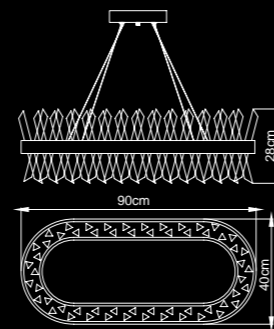

AKASHA OVAL PENDANT
SATIN NICKEL
MD18162246-1D SN
DIMMABLE LED 90W 8100LM 3000K
L 90 W 40 H 150cm