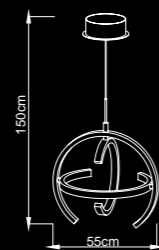

SUGGESTED SET - UPS

We have created set ups for the 6 & 12 light Tubular flush kits. When you decide on your preferred number of lights you can also select between either Matt black or Satin Gold finishes.

CHANEL PENDANT LAMP BRASS
MD17006016-1B BRS
DIMMABLE LED 50W 4500LM 3000K
Φ 55 H 150cm