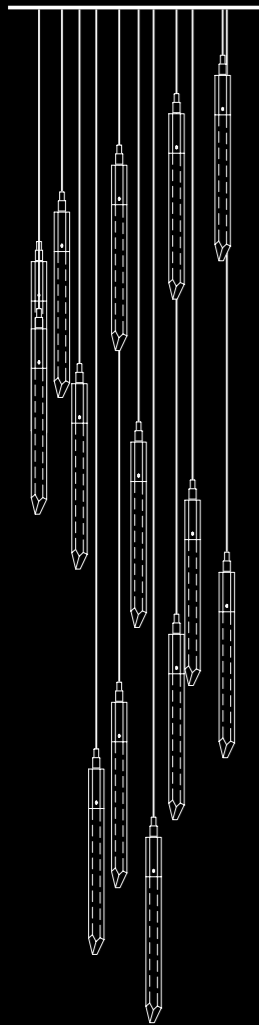

Shard Collection

Adjustable Shard

The adjustable pendant lights within the Shard Collection offer three product options in one: Spiral arrangement of lights, random arrangement of lights, or held close to the ceiling plate where ceiling clearance height is a premium.

Regolazione Calate Shard

La Regolazione calate della collezione Shard offre tre opzioni disponibili: disposizione delle luci a spirale, disposizioni delle luci casuale, o disposizione tipo a plafoniera.

SPIRAL
display option