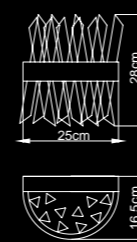

AKASHA WALL
LIGHT ANTIQUE BRASS
MB18162246-1A LAB
NON-DIMMABLE LED 16W 1440LM 3000K
L 25 W 25 H 16.5cm