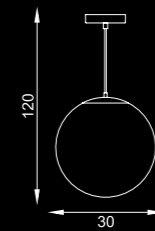

OBERON SMALL PENDANT CHROME
MD13090001-1C CHR
LED 27.6W (Not Included)
Φ 30 H 120cm