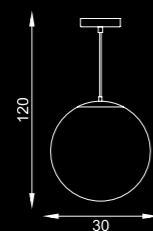

MD13090001-1D CLR
UK

MD13090001-1C MULTI
UK

MD13090001-1C CHR
UK

MD13090001-1C CLR
UK

MD13090001-1C CPR
UK

OBERON SMALL PENDANT CLEAR
MD13090001-1C CPR
LED 27.6W (Not Included)
Φ 30 H 120cm

HARRY DRUM SINGLE PENDANT
SATIN NICKEL AND CLEAR GLASS
MD18027549-1F SN
DIMMABLE LED 27.6W (Not Included)
Φ 22 H 120cm