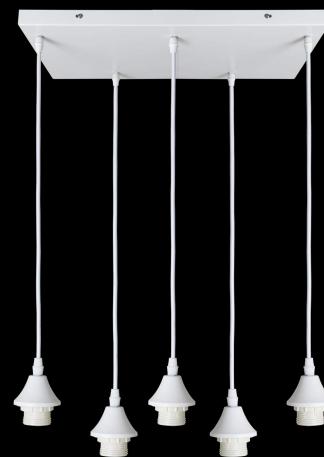

4WH
Original net
RRP: £82.83
Promotion
net price:
£8.28+VAT