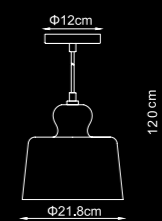

MD13090001-1D CLR
UK

MD13090001-1C MULTI
UK

MD13090001-1C CHR
UK

MD13090001-1C CLR
UK

MD13090001-1C CPR
UK

OBERON SMALL PENDANT CLEAR
MD13090001-1C CPR
LED 27.6W (Not Included)
Φ 30 H 120cm

HARRY DRUM SINGLE PENDANT
SATIN NICKEL AND CLEAR GLASS
MD18027549-1F SN
DIMMABLE LED 27.6W (Not Included)
Φ 22 H 120cm