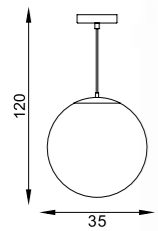

OBERON MEDIUM PENDANT MULTI
MD13090001-1D MULTI
LED 27.6W (Not Included)
Φ 30 H 120cm