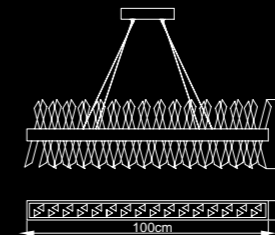

AKASHA BAR PENDANT
SATIN NICKEL
MD18162246-1C SN
DIMMABLE LED 40W 3600LM 3000K
L 100 W 9 H 150cm