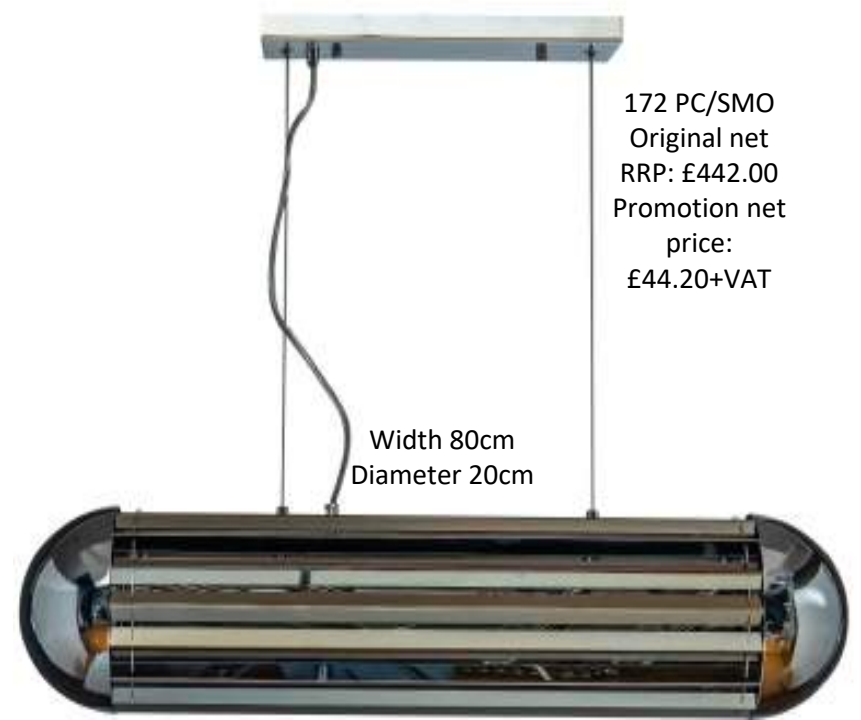

168 BRA/CLE
Original net RRP:
£478.00
Promotion net price:
£47.80+VAT

Height 70cm
Diameter 30cm

166 BRA/CLE
Original net RRP: £399.00
Promotion net price:
£39.90+VAT

Width 80cm
Diameter 20cm

169 BRA/CLE
Original net RRP: £565.50
Promotion net price:
£56.55+VAT

Width 120cm
Diameter 20cm

170 PC/SMO
Original net
RRP: £315.00
Promotion net
price:
£31.50+VAT
Height 45cm
Diameter 24cm

173 PC/SMO
Original net
RRP: £388.00
Promotion net
price:
£38.80+VAT
Height 50cm
Diameter 30cm

171 PC/SMO
Original net
RRP: £394.00
Promotion net
price:
£39.40+VAT
Height 65cm
Diameter 24cm

174 PC/SMO
£554.15
Height 70cm
Diameter 30cm

172 PC/SMO
Original net
RRP: £442.00
Promotion net
price:
£44.20+VAT

Width 80cm
Diameter 20cm

175 PC/SMO
Original net
RRP: £625.00
Promotion net
price:
£62.50+VAT

Width 120cm
Diameter 20cm

176 PC/CLR
Original net
RRP: £264.00
Promotion net
price:
£26.40+VAT
Height 28cm
Diameter 25cm