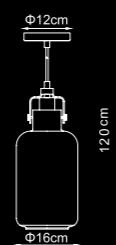

MD13090001-1D CLR
UK

MD13090001-1C MULTI
UK

MD13090001-1C CHR
UK

MD13090001-1C CLR
UK

MD13090001-1C CPR
UK

OBERON SMALL PENDANT CLEAR
MD13090001-1C CPR
LED 27.6W (Not Included)
Φ 30 H 120cm

HARRY DRUM SINGLE PENDANT
SATIN NICKEL AND CLEAR GLASS
MD18027549-1F SN
DIMMABLE LED 27.6W (Not Included)
Φ 22 H 120cm