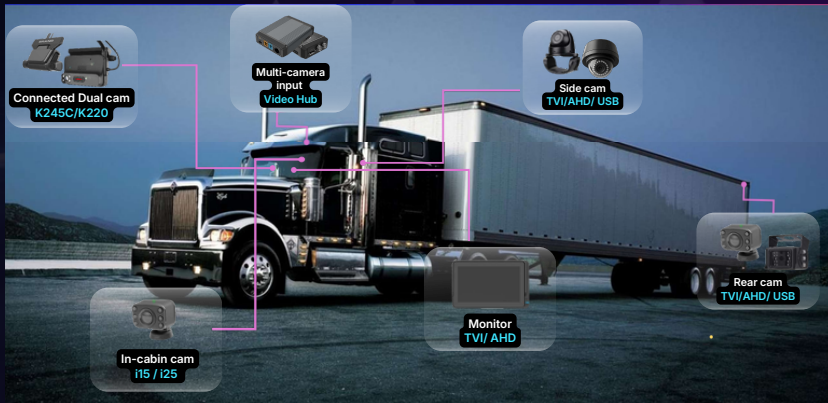

SEE MORE. PROTECT MORE.

Transform your K245C / K220 into a 6-Channel Powerhouse.

ELIMINATE BLIND SPOTS WITH THE VIDEO HUB

- 360° Protection

Add up to 4 extra views around your vehicle

- Extended Storage

Supports a 1TB SD card dedicated to recording external camera feeds

- Universal Compatibility

Supports Auxiliary Camera inputs via TVI, AHD, USB or Ethernet

- Driver Assistance

No more blindspots - Single channel or collaged view of all feeds in real-time through the Monitor

- Seamless Integration

4 GPIO pins to automatically trigger 4-channel feeds

- No Rip-and-Replace

Works with existing TVI/AHD auxiliary cameras — no new hardware needed*

*Subject to availability of compatible connectors