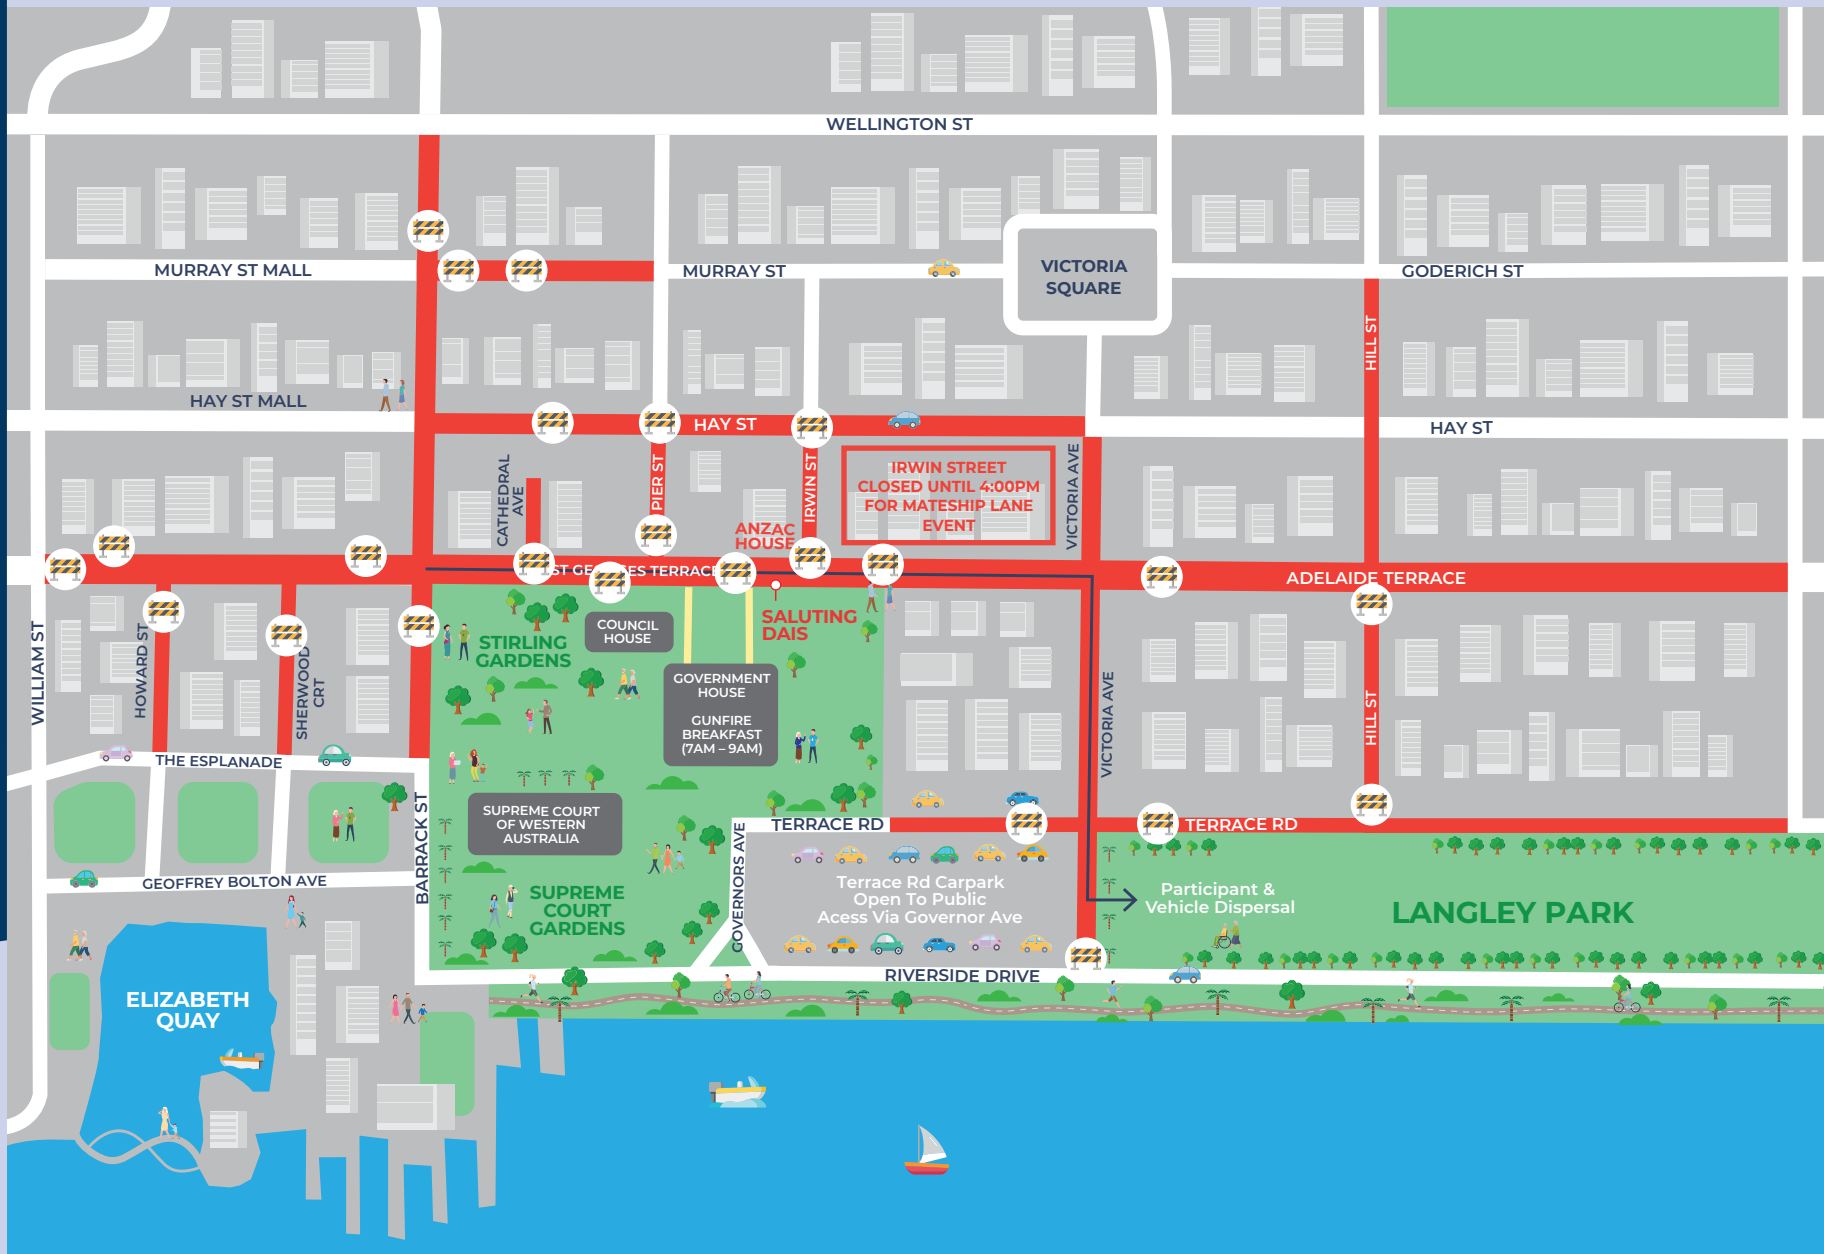

ANZAC DAY MARCH

APRIL 2026
START TIME 9AM

Scan for more event information

For event enquiries, please contact events@rslwa.org.au or call (08) 9287 3799

LEGEND

-  Parade Route
-  Road Closure (5am - 1pm)
-  Barrier

Perth CBD road closures in place 25 April 2026 from 5:00 am – 1:00 pm

Vehicles that are within the road closure areas on Anzac Day may be towed.