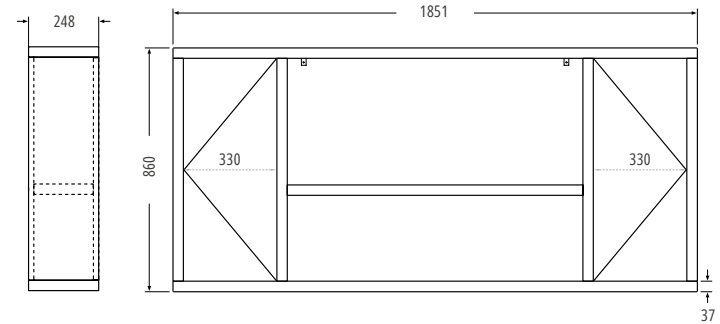

Atmos Venezia Suite

Product Code: 932-123