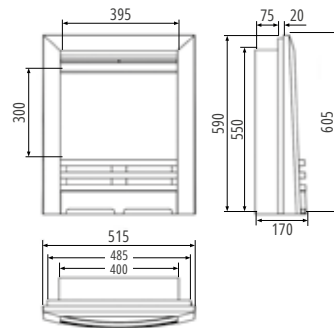

Anya

Anya Chrome 232-145
Anya Matt Black 232-132