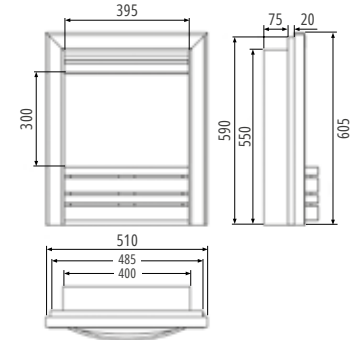

Amara

Amara Chrome & Black (curved front is chrome) 232-124
Amara Black & Chrome (curved front is black) 232-110

Dimensions given are in mm