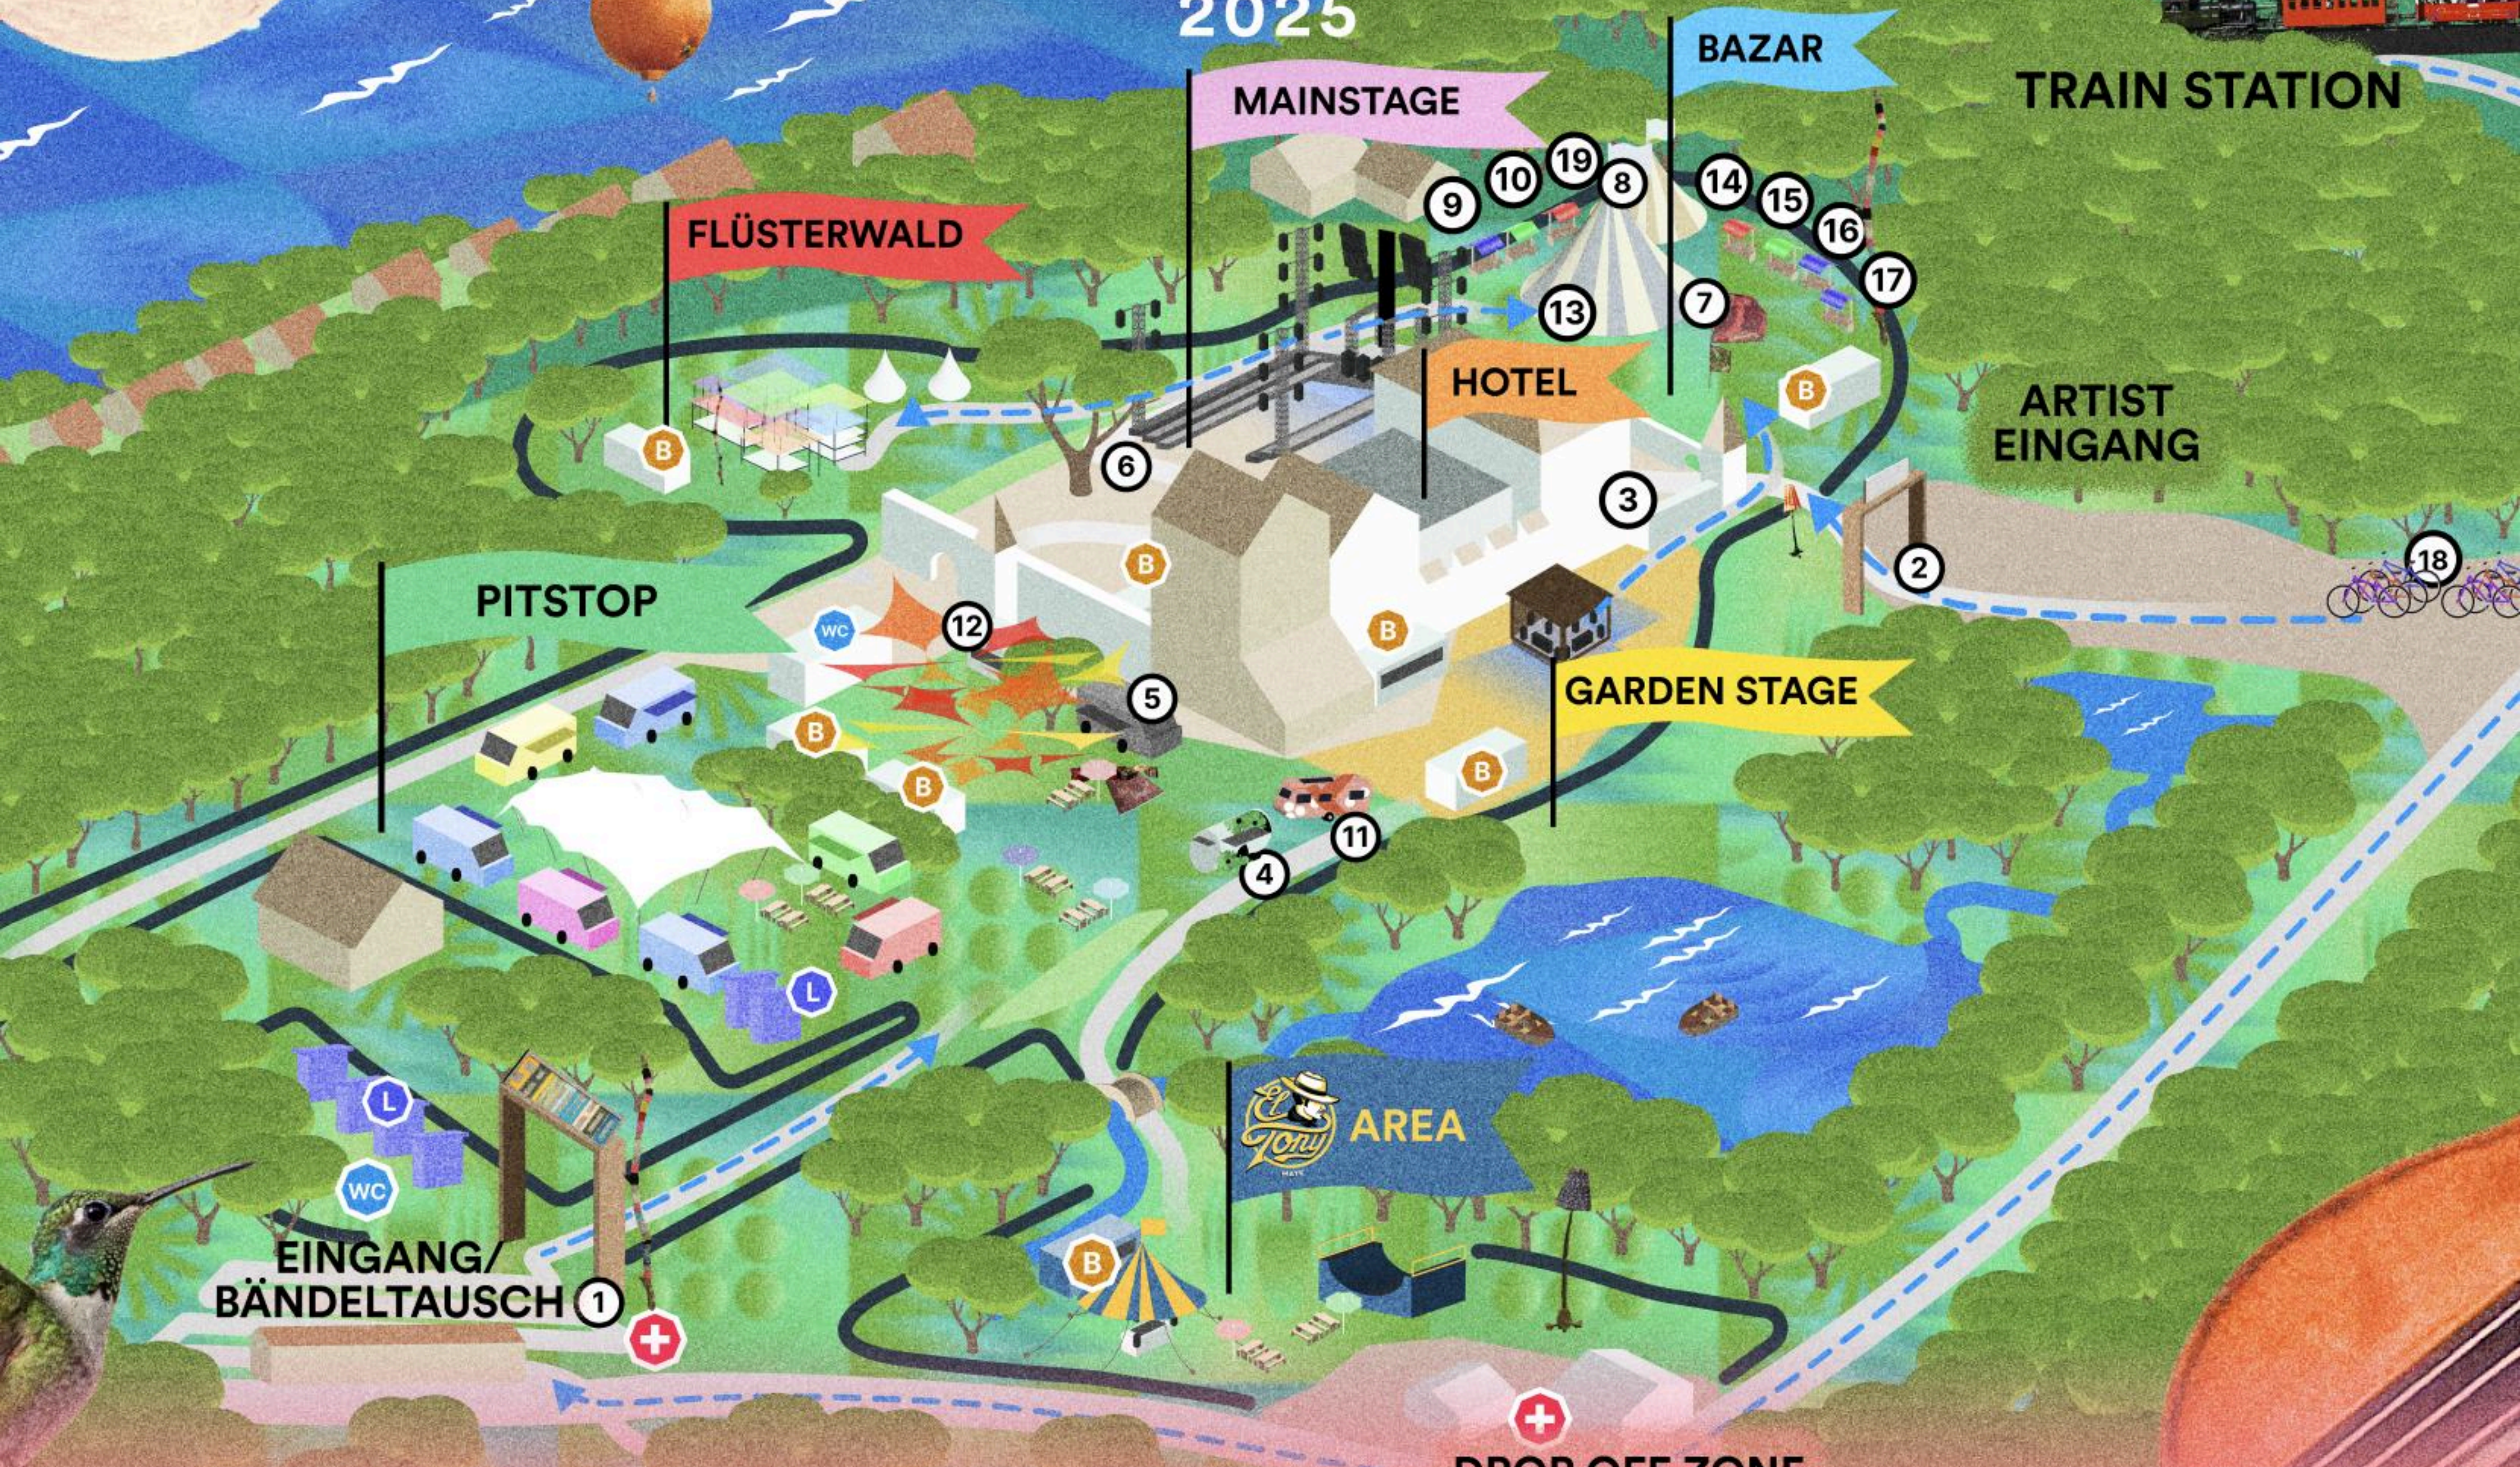

SAINTWHOO™  
PRESENTS

# MUSIC & ART FESTIVAL

2025

- ① Eingang & Bändeltausch
- ② Artist Eingang
- ③ Hotel & Backstage
- ④ Sparklys Hard Seltzer
- ⑤ SÖMA Matcha
- ⑥ The Yard
- ⑦ Paint It Easy
- ⑧ Children of the Universe
- ⑨ Henna
- ⑩ Tattoo
- ⑪ Wohnwagen
- ⑫ Edelsnus
- ⑬ Glitzerliebe
- ⑭ Kunterbunt - Workshops
- ⑮ Siebdruck - Workshops
- ⑯ Flotti Fettze - Vintage Shopping
- ⑰ Masamorporfavor - Kimonos
- ⑱ Velo-Parking
- ⑲ Babalubijoux
- WC Toiletten
- Sanität
- B Bar
- L Schliessfächer