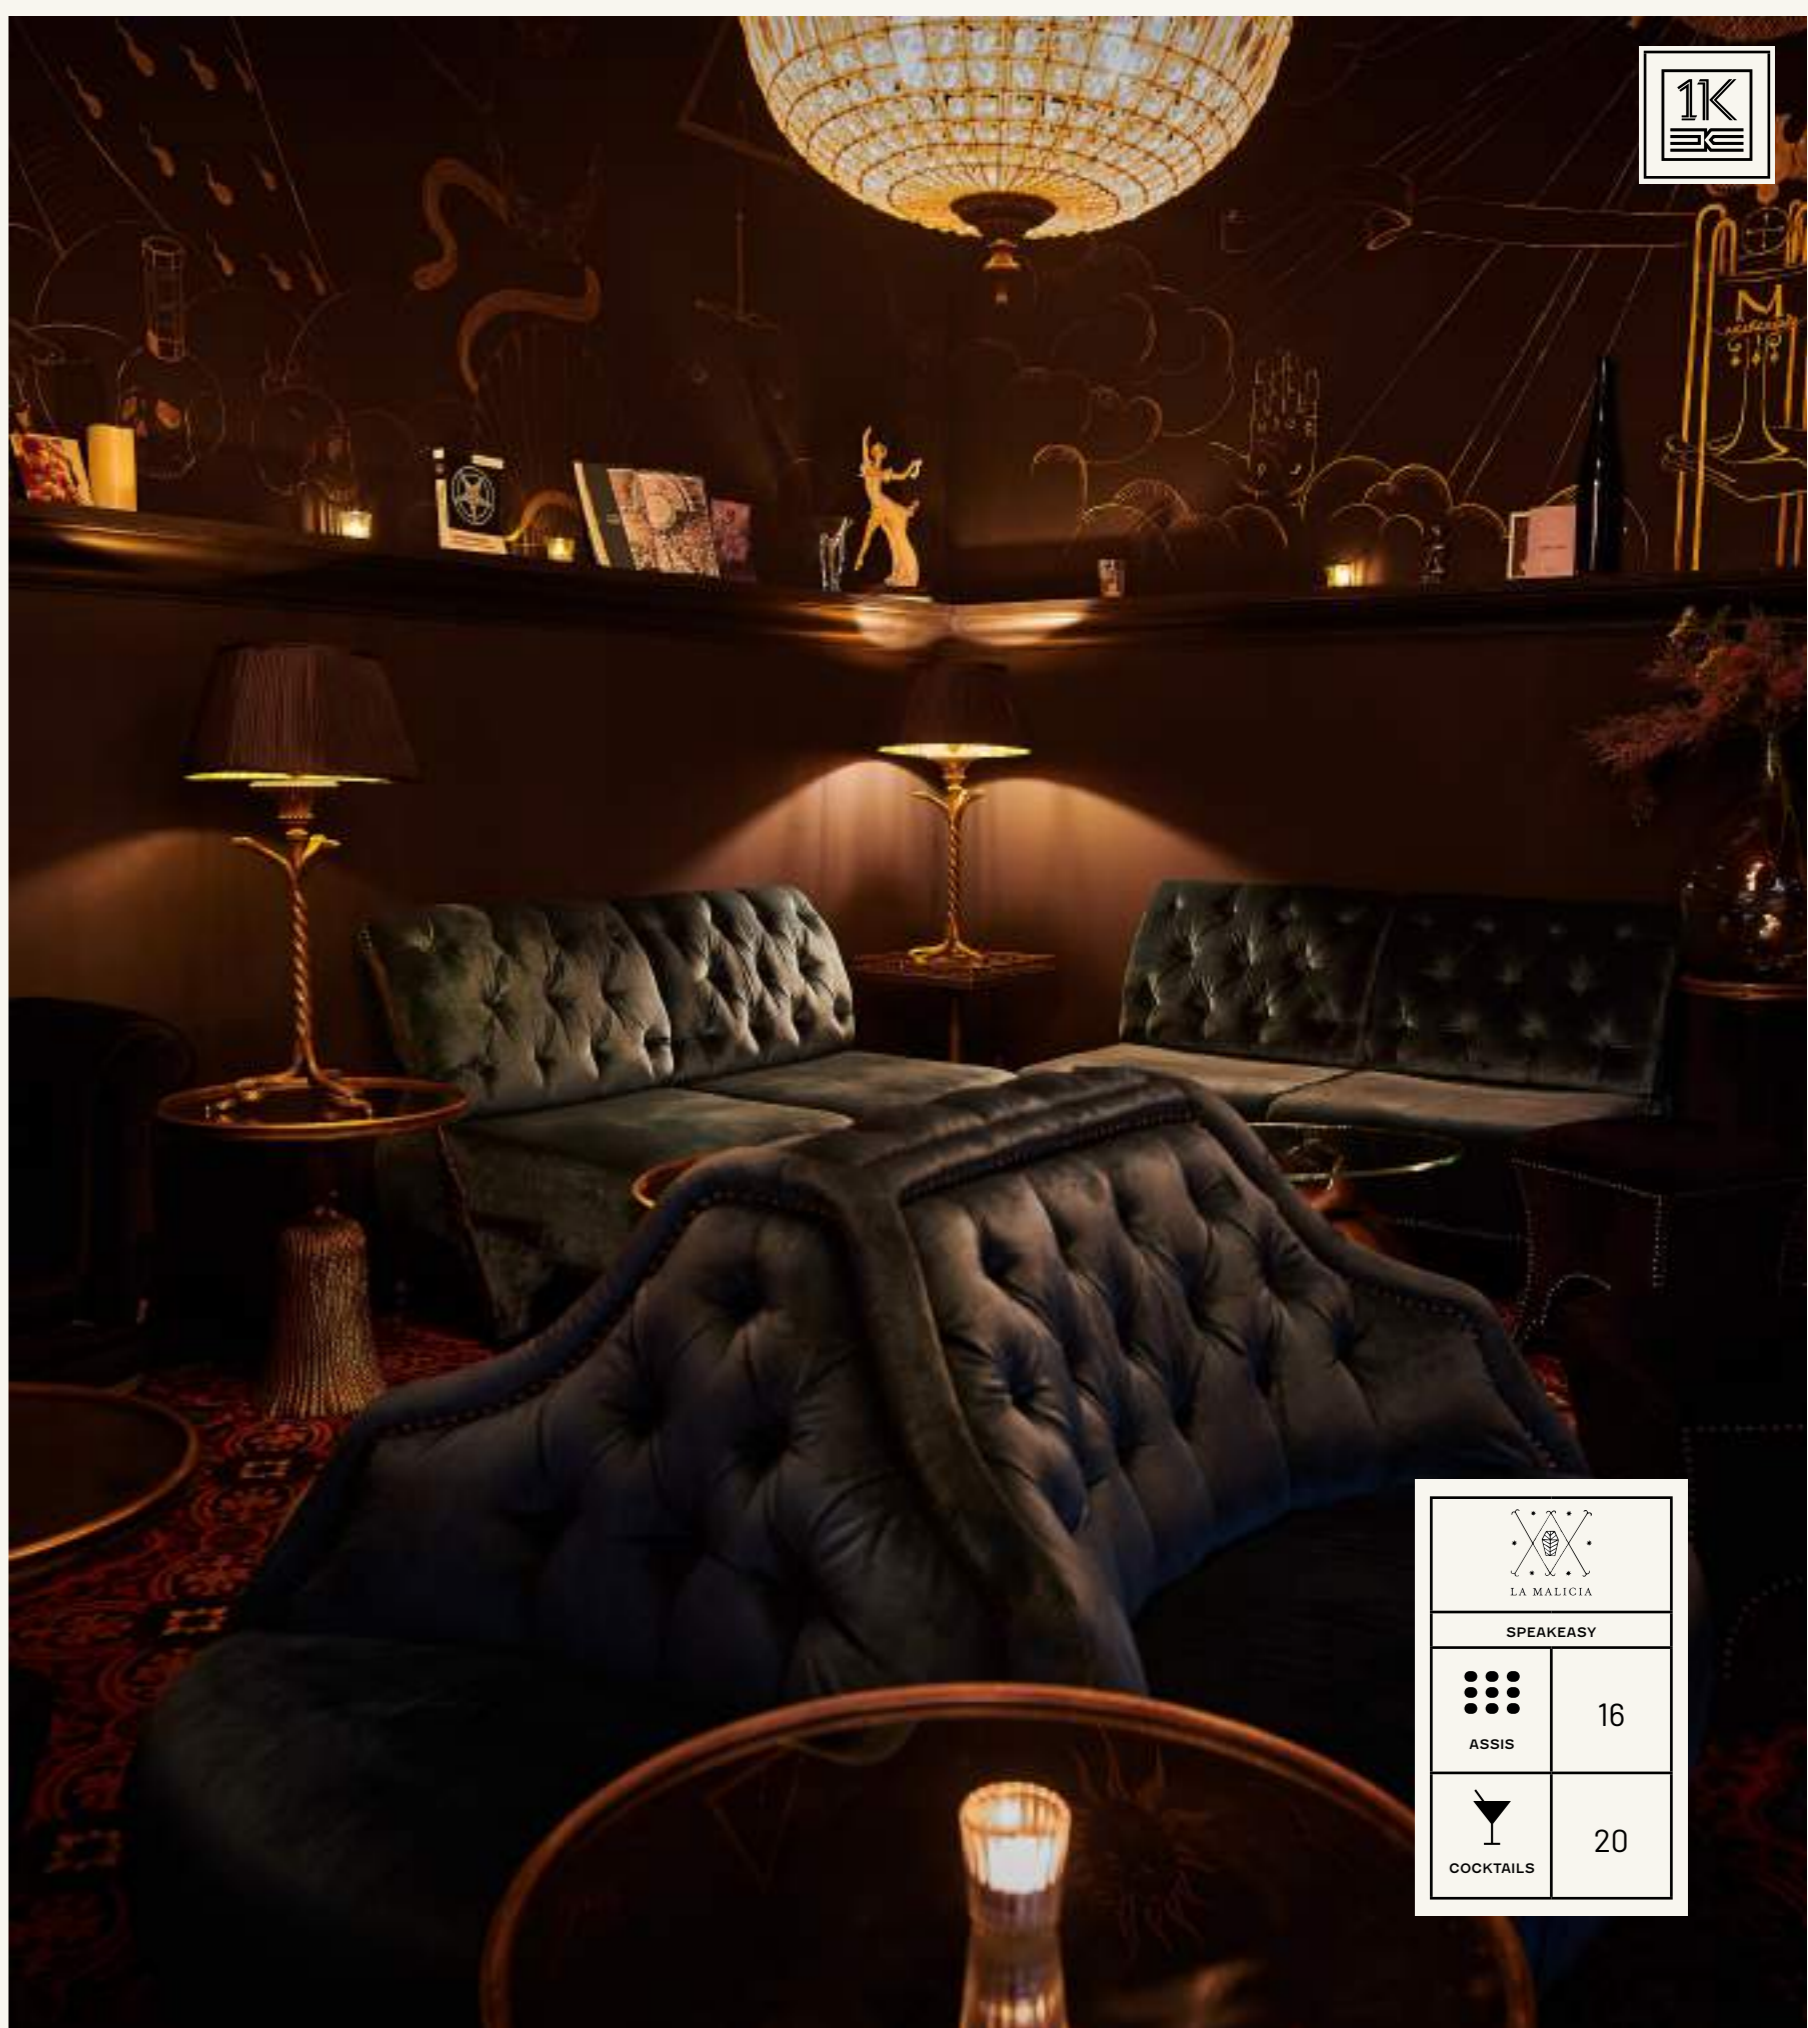

LA MALICIA	
SPEAKEASY	
  ASSIS	16
  COCKTAILS	20