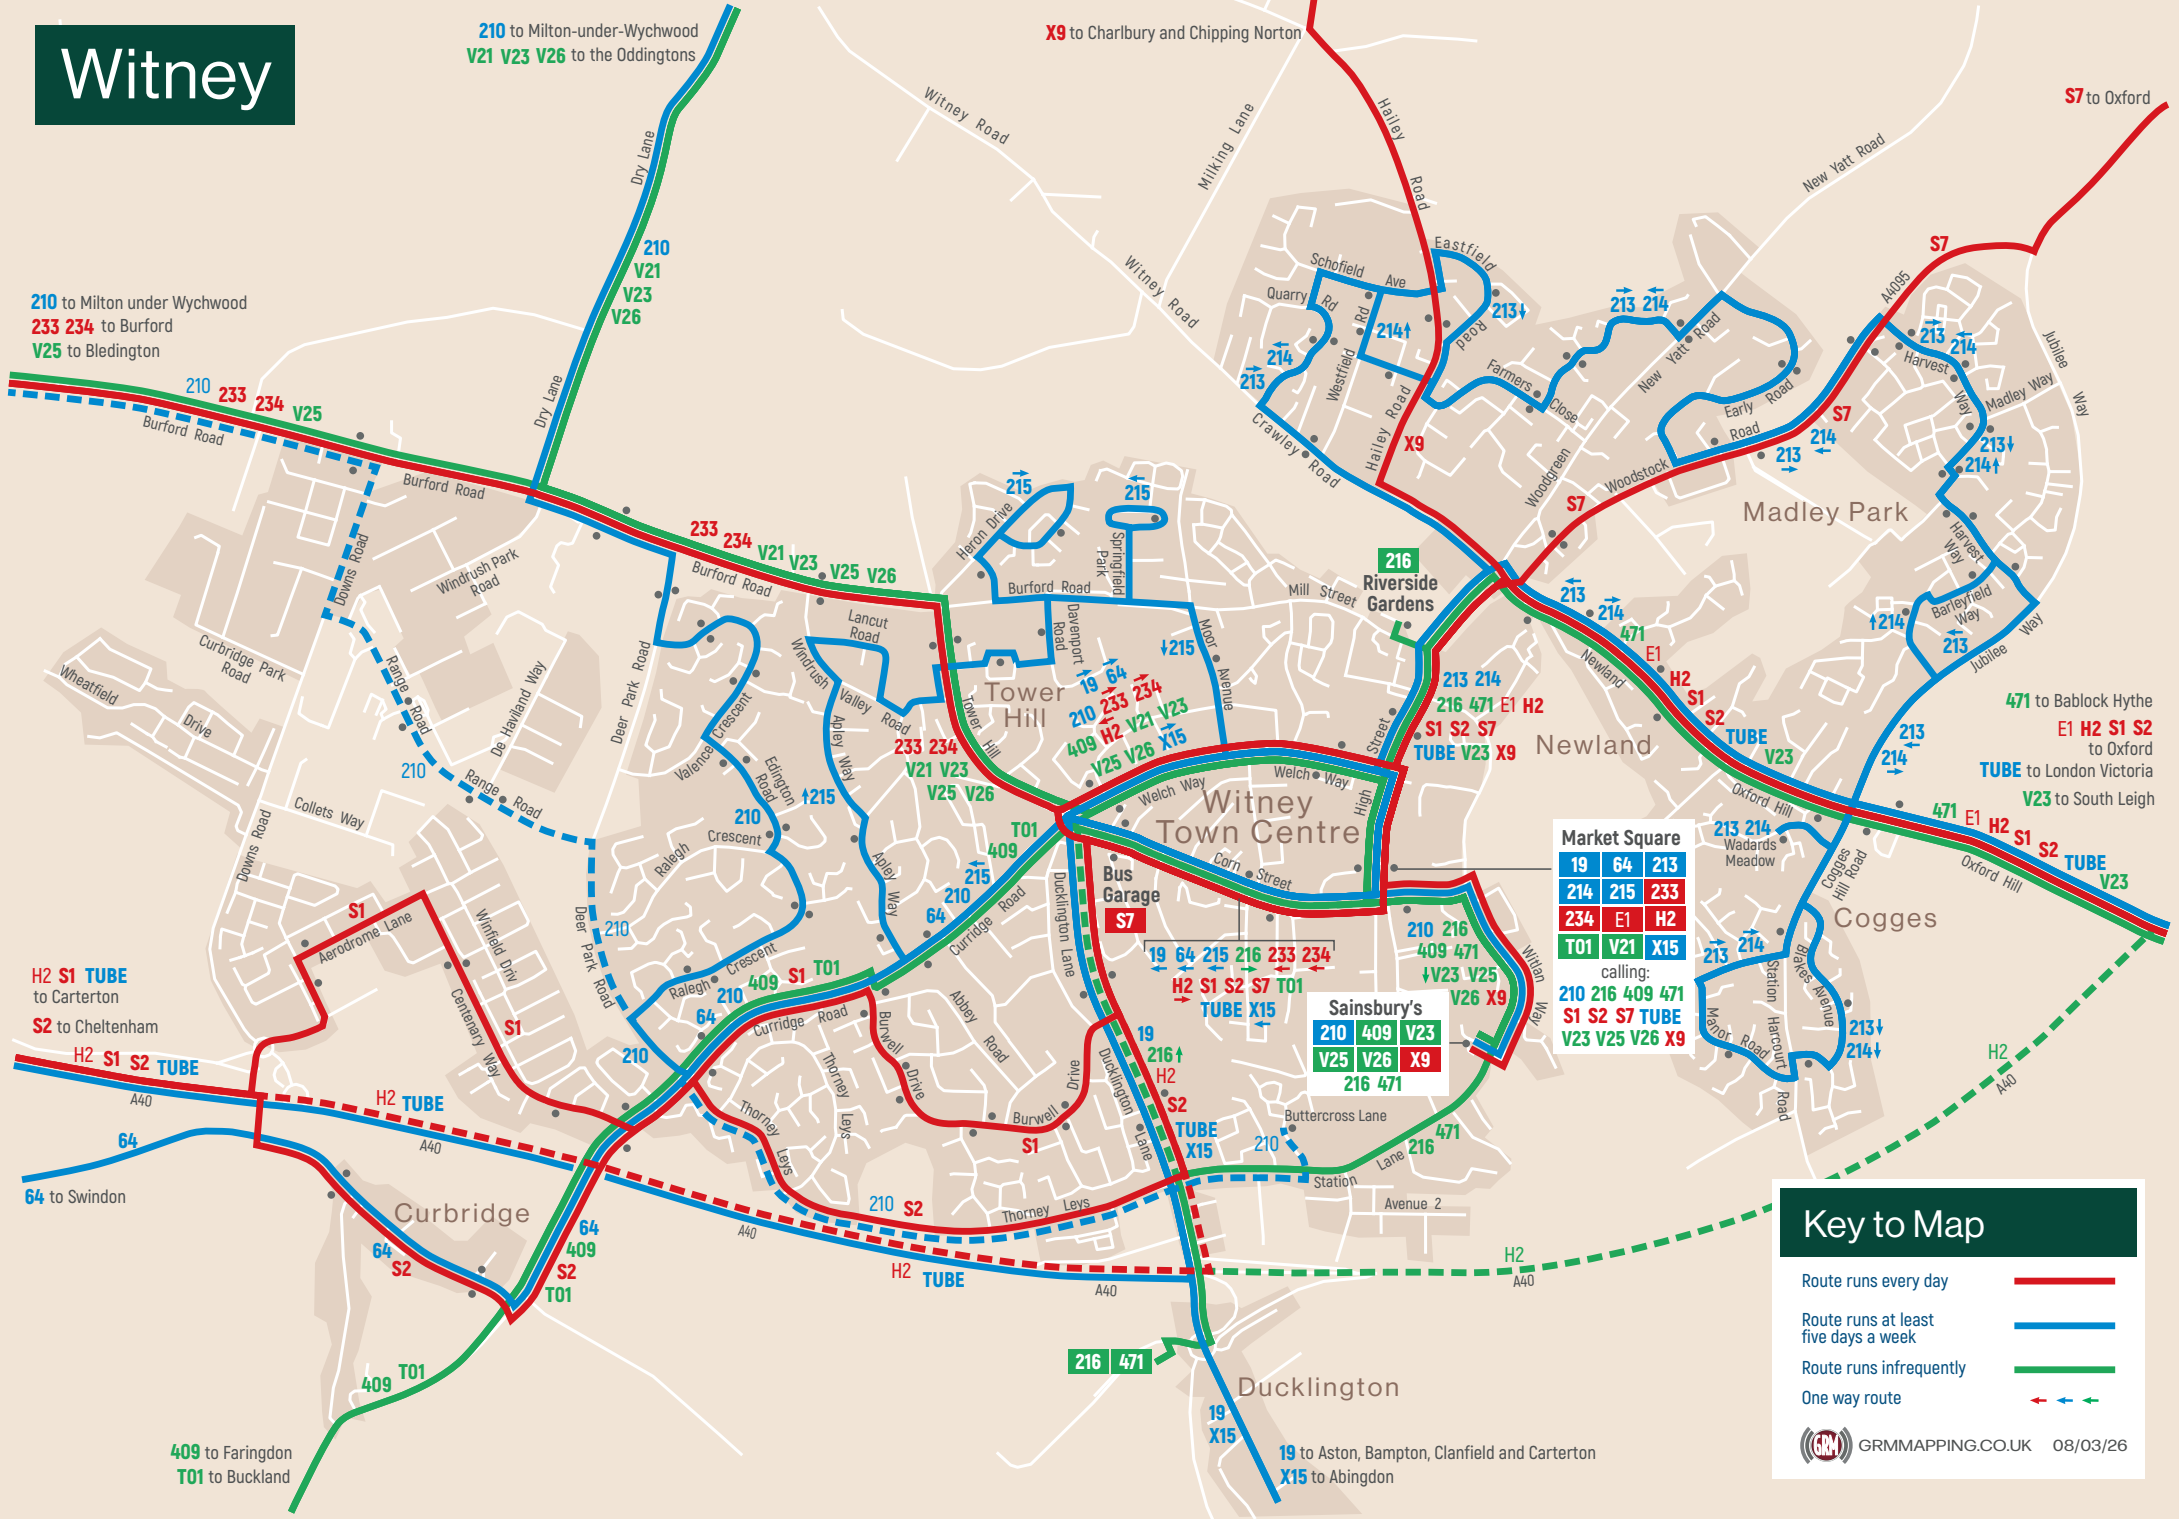

# Witney

210 to Milton-under-Wychwood  
V21 V23 V26 to the Oddingtons

X9 to Charlbury and Chipping Norton

S7 to Oxford

210 to Milton under Wychwood  
233 234 to Burford  
V25 to Bledington

H2 S1 TUBE to Carterton  
S2 to Cheltenham

64 to Swindon

409 to Faringdon  
T01 to Buckland

Sainsbury's  
210 409 V23  
V25 V26 X9  
216 471

Market Square	19	64	213
	214	215	233
	234	E1	H2
	T01	V21	X15
calling:	210	216	409
	S1	S2	S7
	TUBE	V23	V25
	V26	X9	

### Key to Map

- Route runs every day —
- Route runs at least five days a week —
- Route runs infrequently —
- One way route → ← ↔

GRM GRMMAPPING.CO.UK 08/03/26