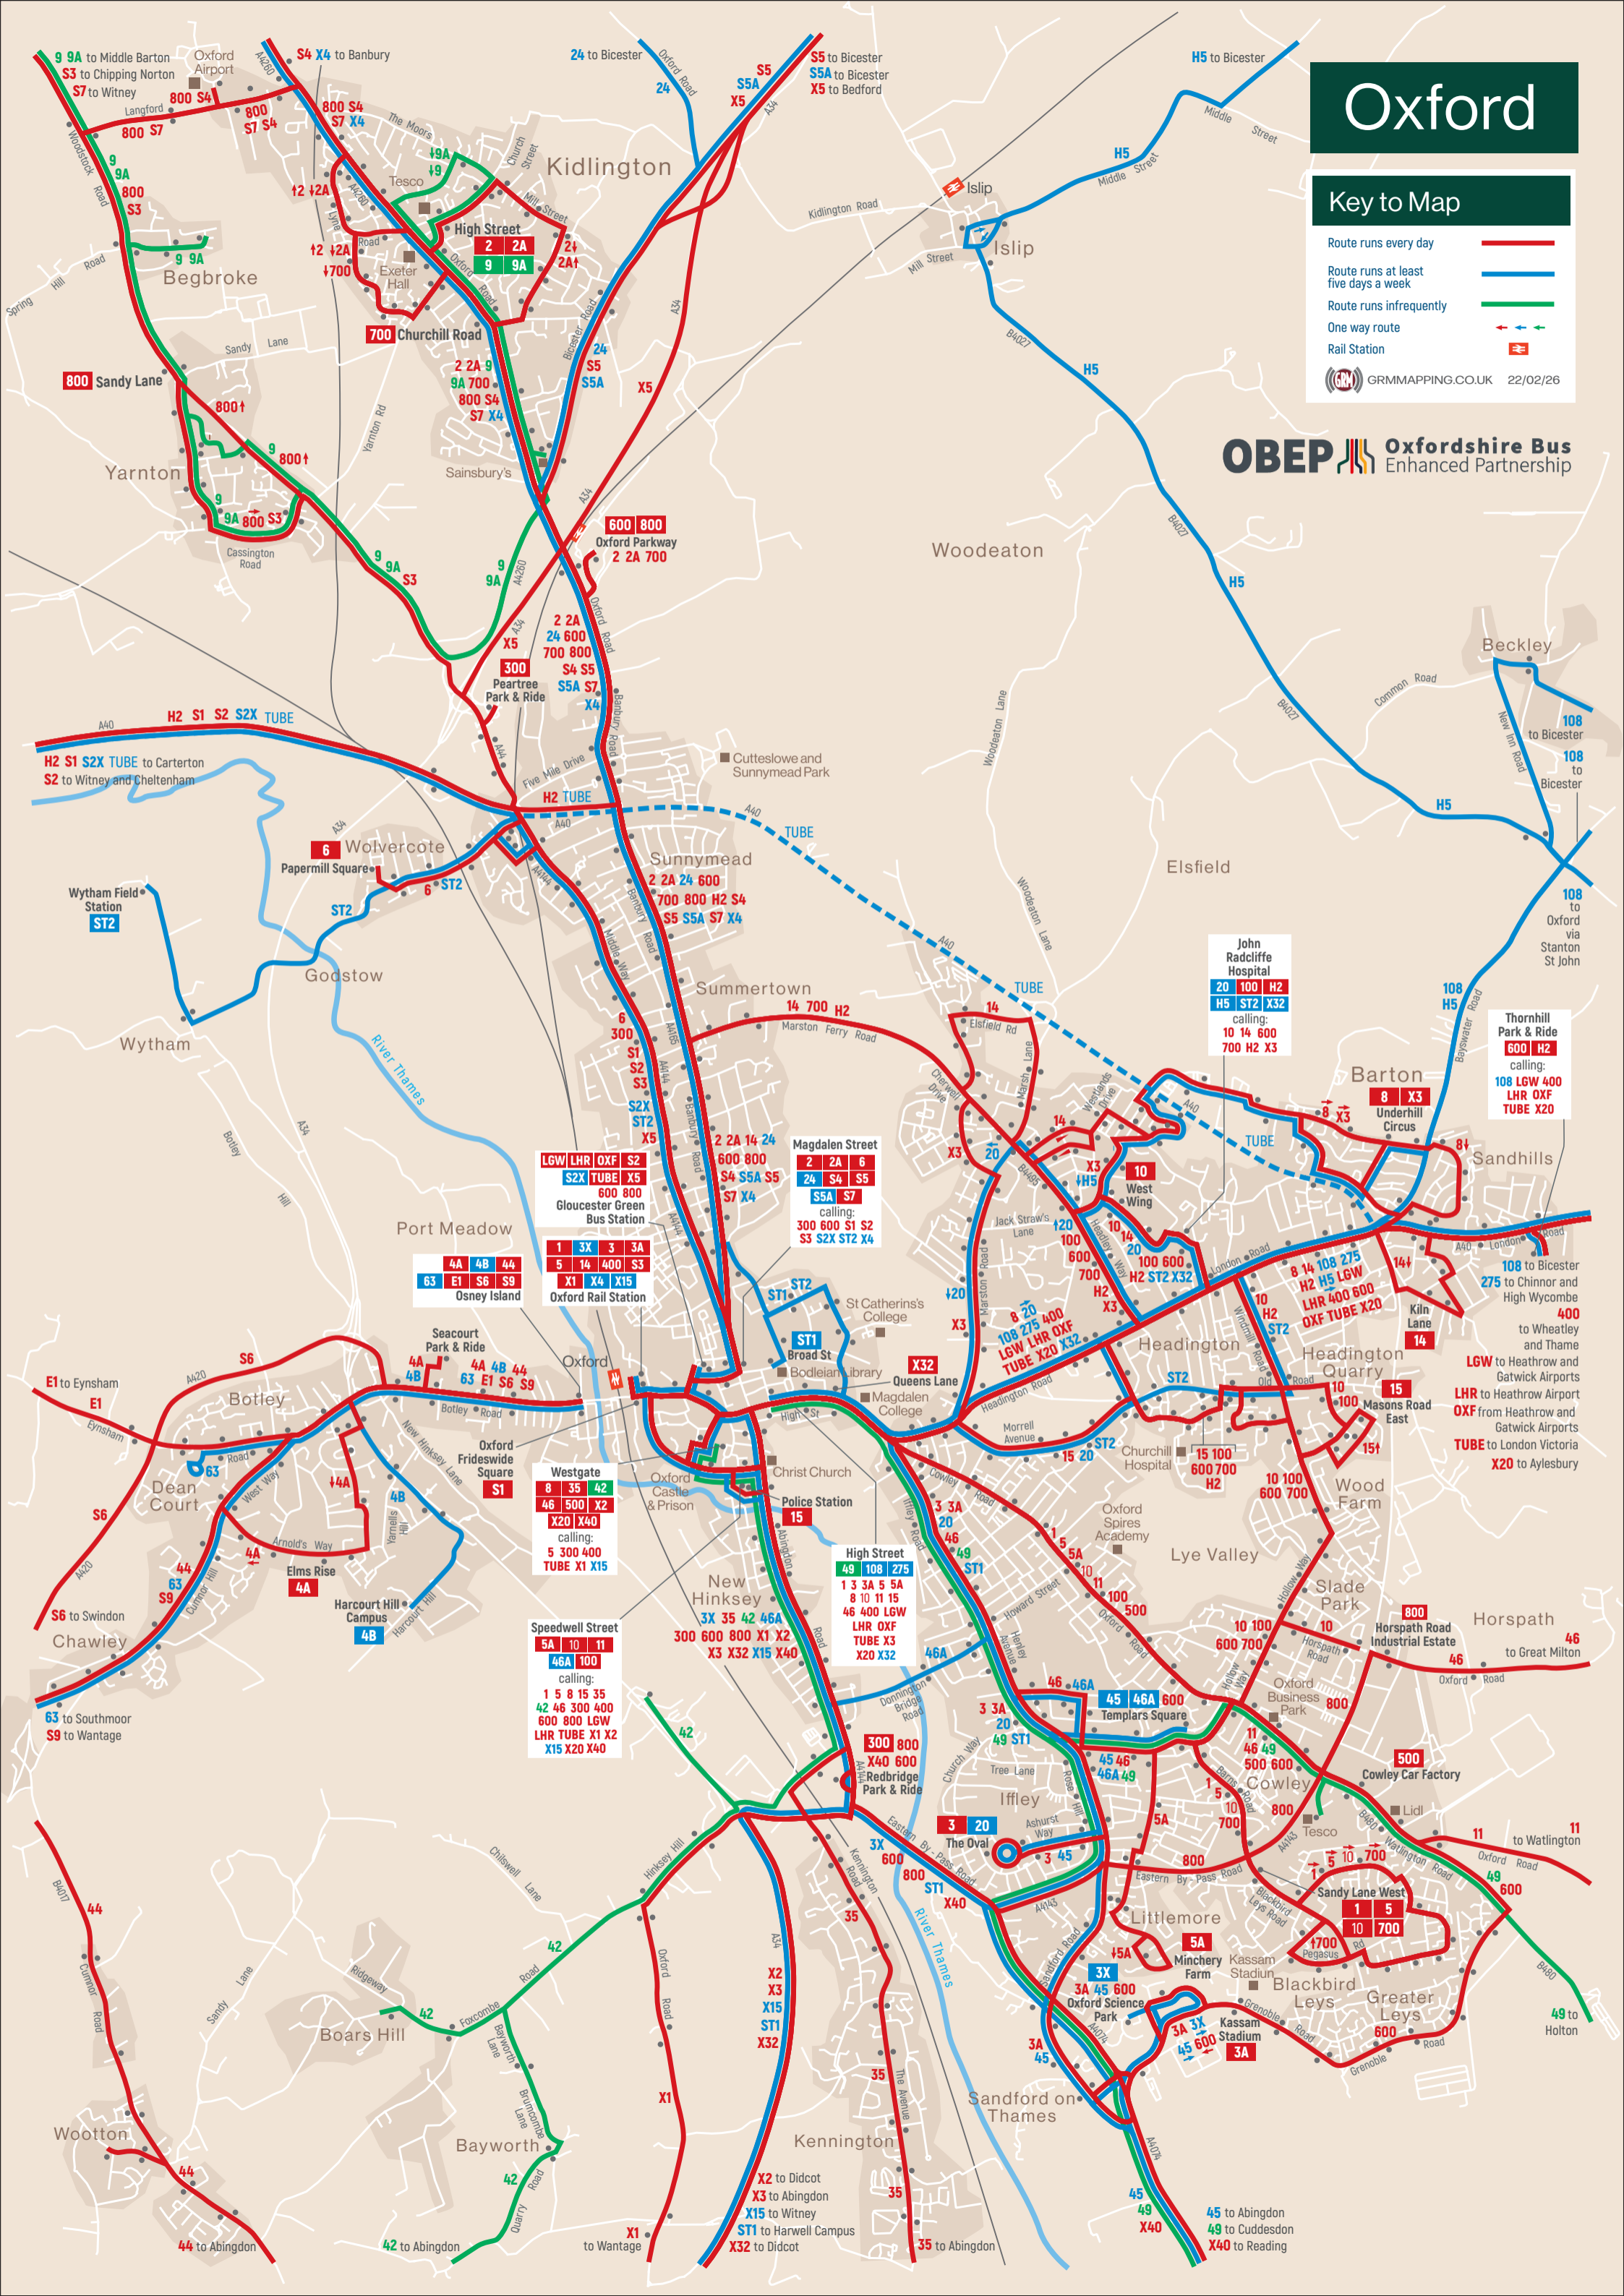

Oxford

Key to Map

- Route runs every day
 - Route runs at least five days a week
 - Route runs infrequently
 - One way route
 - Rail Station
- GRMMAPPING.CO.UK 22/02/26

OBEP Oxfordshire Bus Enhanced Partnership

Magdalen Street
2 2A 6
24 S4 S5
S5A S7
calling:
300 600 S1 S2
S3 S2X ST2 X4

Osney Island
4A 4B 44
E1 S6 S9
63
calling:
5 300 400
TUBE X1 X15

Westgate
8 35 42
46 500 X2
X20 X40
calling:
5 300 400
TUBE X1 X15

Speedwell Street
5A 10 11
46A 100
calling:
1 5 8 15 35
42 46 300 400
600 800 LGW
LHR TUBE X1 X2
X15 X20 X40

High Street
49 108 275
1 3 3A 5 5A
8 10 11 15
46 400 LGW
LHR OXF
TUBE X3
X20 X32

John Radcliffe Hospital
20 100 H2
H5 ST2 X32
calling:
10 14 600
700 H2 X3

Thornhill Park & Ride
600 H2
calling:
108 LGW 400
LHR OXF
TUBE X20

Headington
15 100
600 700
H2

Templers Square
45 46A 600
46 49
46A 49

Sandy Lane West
1 5
10 700

45 to Abingdon
49 to Cuddesdon
X40 to Reading