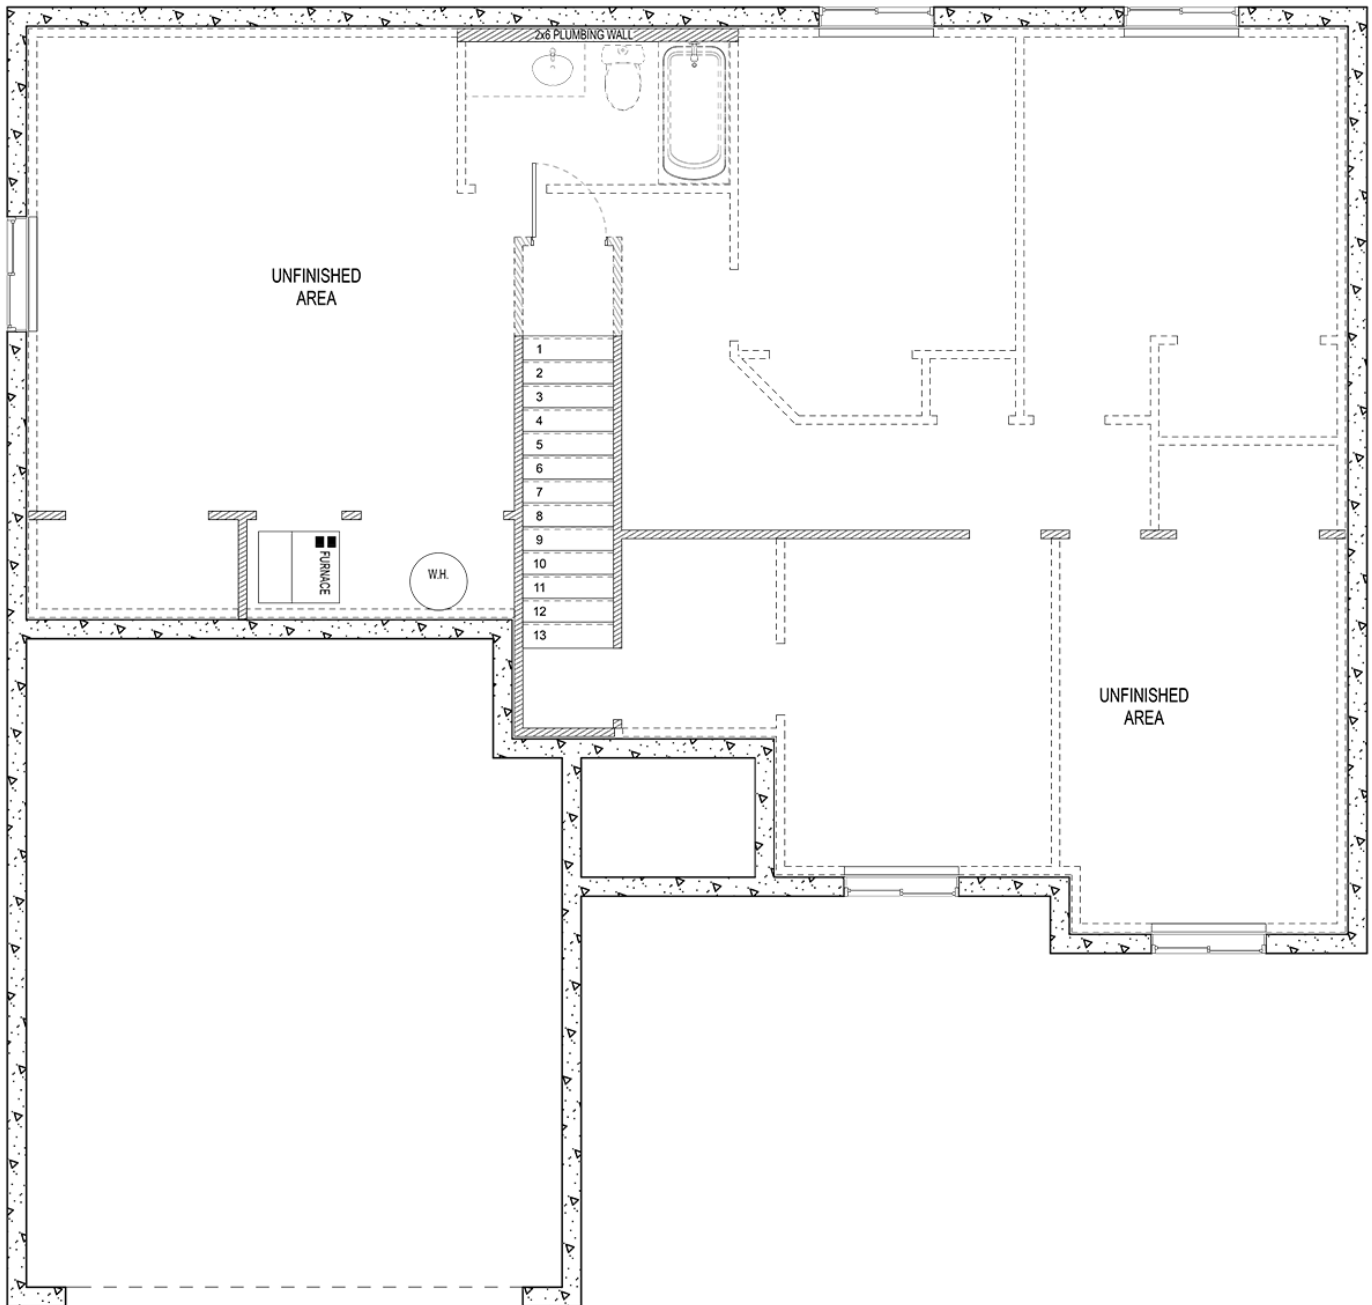

## MCINTOSH

Total Finished Area	1320 sf
Main Floor	1320 sf
Optional Basement	1329 sf
Total Area of Home	2649 sf

**FARMHOUSE**

**TRADITIONAL**

**MCINTOSH**

**Main Floor**

## Basement Floor