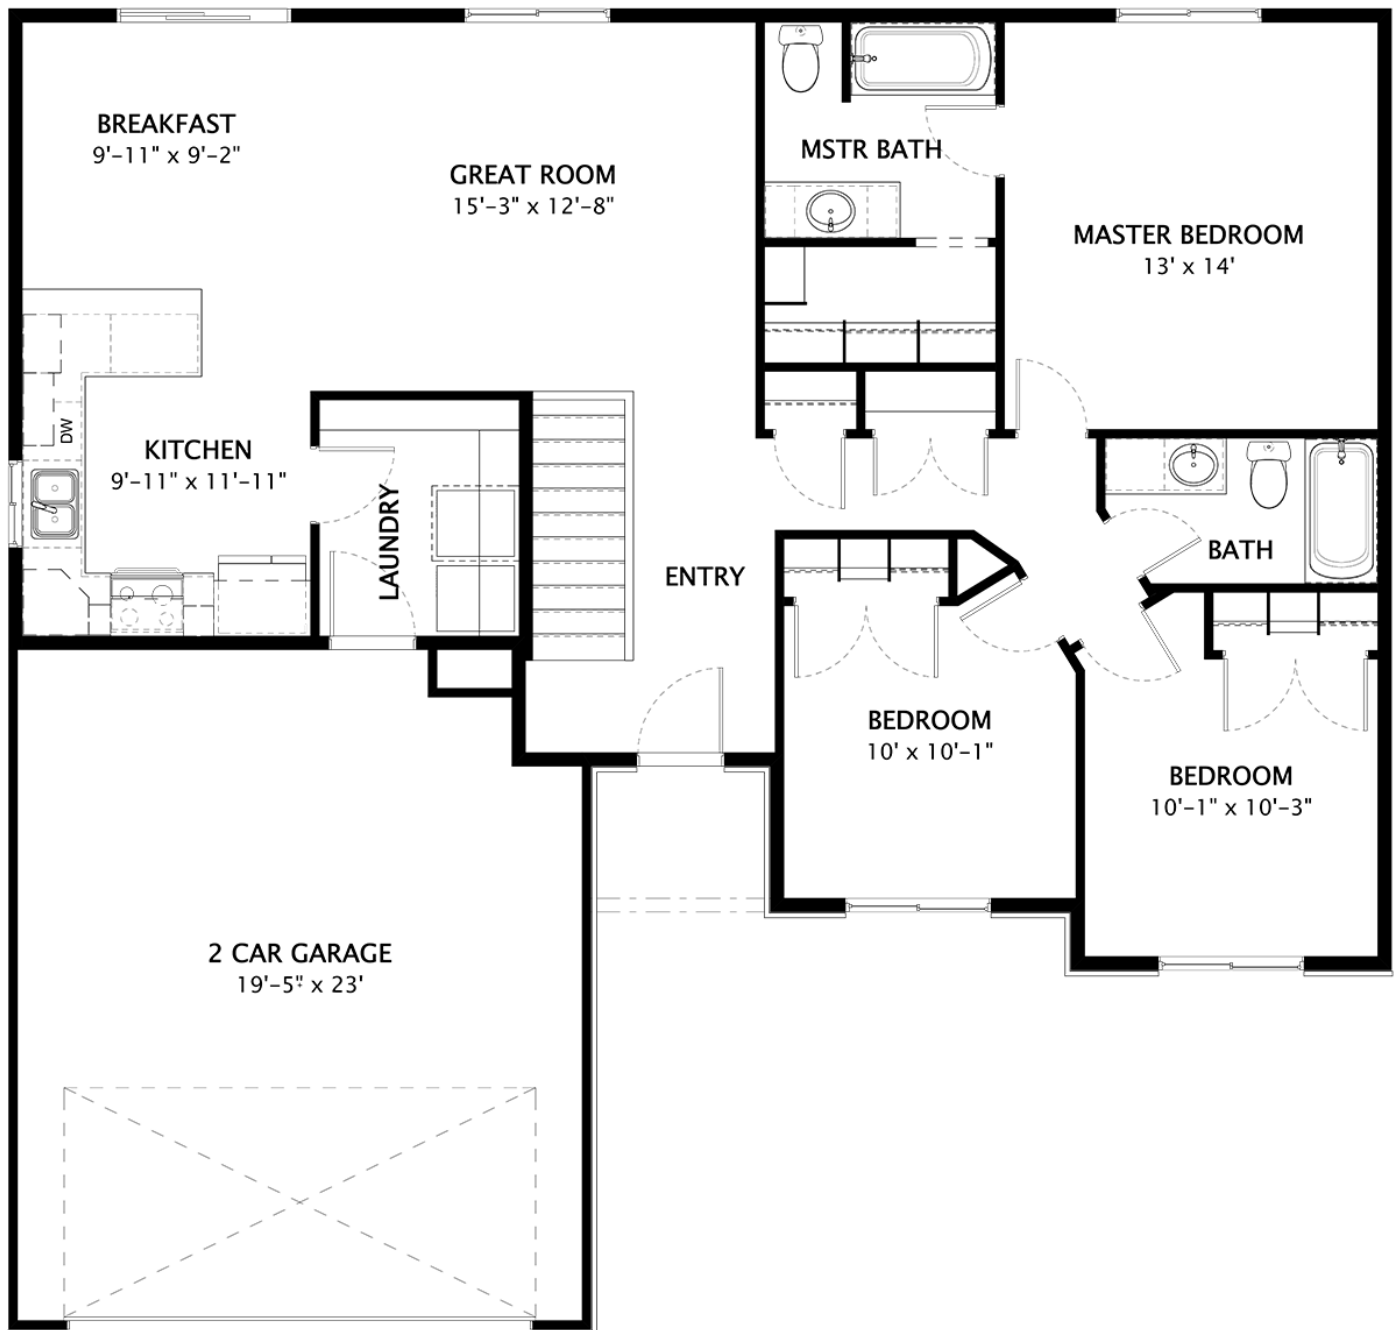

## MCINTOSH

Total Finished Area	1320 sf
Main Floor	1320 sf
Optional Basement	1329 sf
Total Area of Home	2649 sf

**FARMHOUSE**

**TRADITIONAL**

**MCINTOSH**

**Main Floor**

## MCINTOSH

## Basement Floor