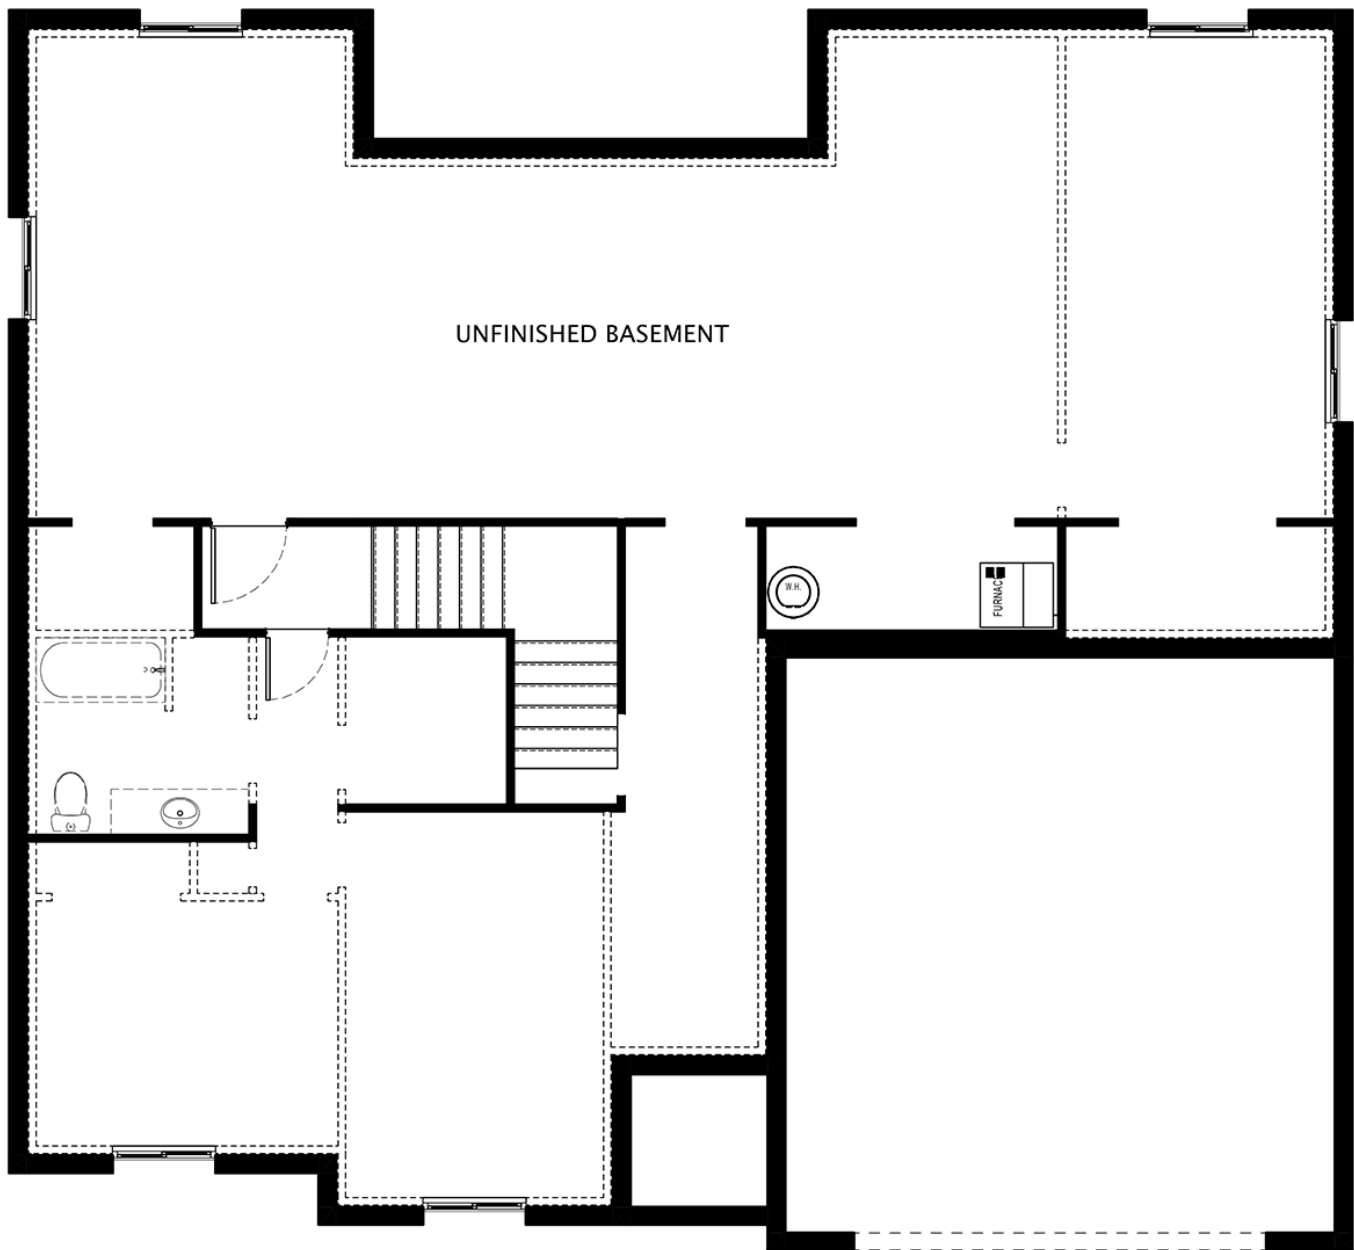

ATLAS

Total Finished Area	1815 sf
Main Floor	1815 sf
Optional Basement	1829 sf
Total Area of Home	3644 sf

FARMHOUSE

ATLAS

Main Floor

ATLAS

Basement