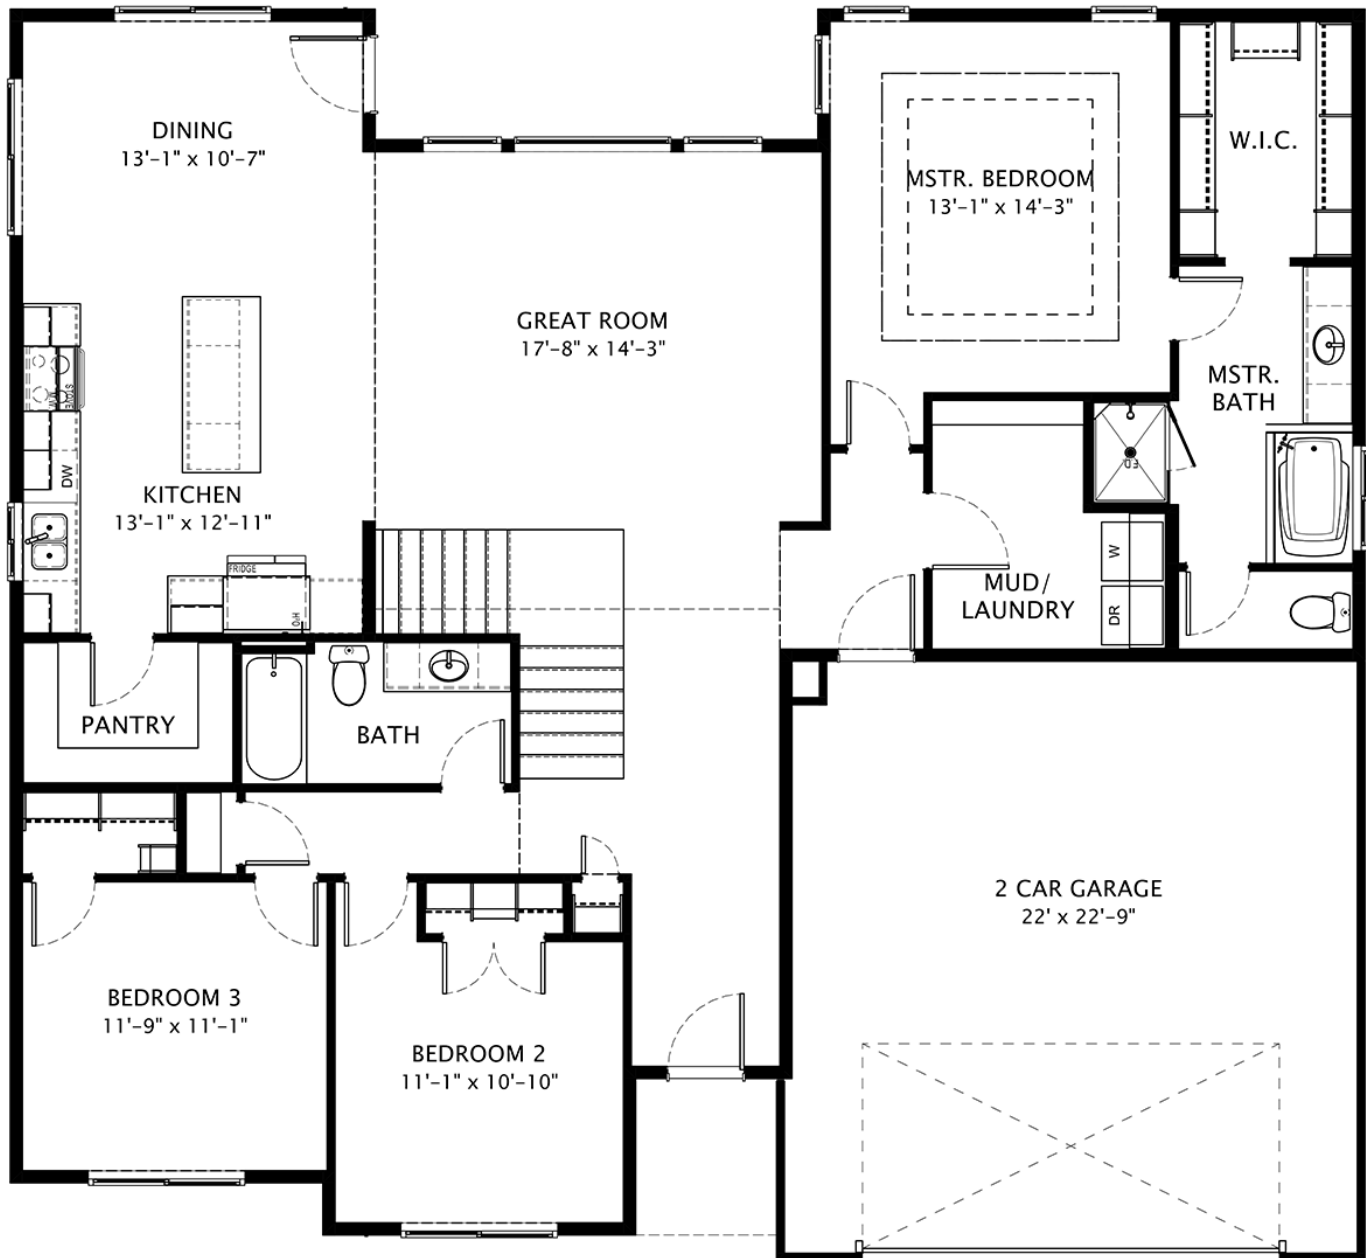

ATLAS

Total Finished Area	1815 sf
Main Floor	1815 sf
Optional Basement	1829 sf
Total Area of Home	3644 sf

FARMHOUSE

ATLAS

Main Floor

ATLAS

Basement