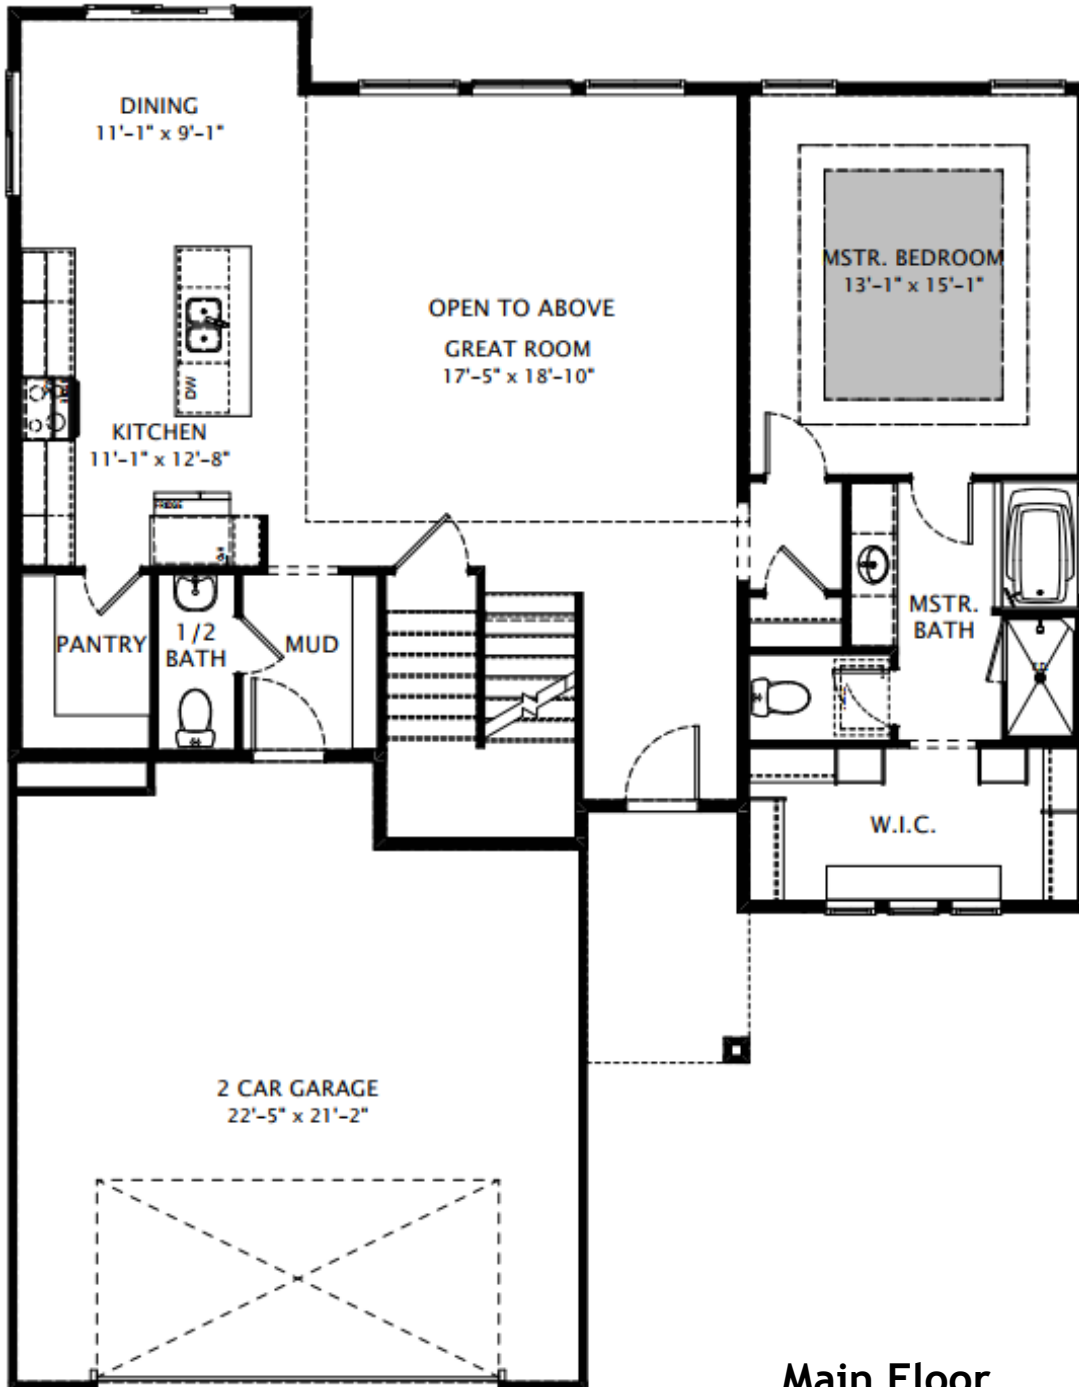

MIDWAY

Total Finished Area	2210 sf
Main Floor	1323 sf
Upper Floor	887 sf
Optional Basement	1330 sf
Total Area of Home	3540 sf

MIDWAY

Main Floor

MIDWAY

Upper Floor

MIDWAY