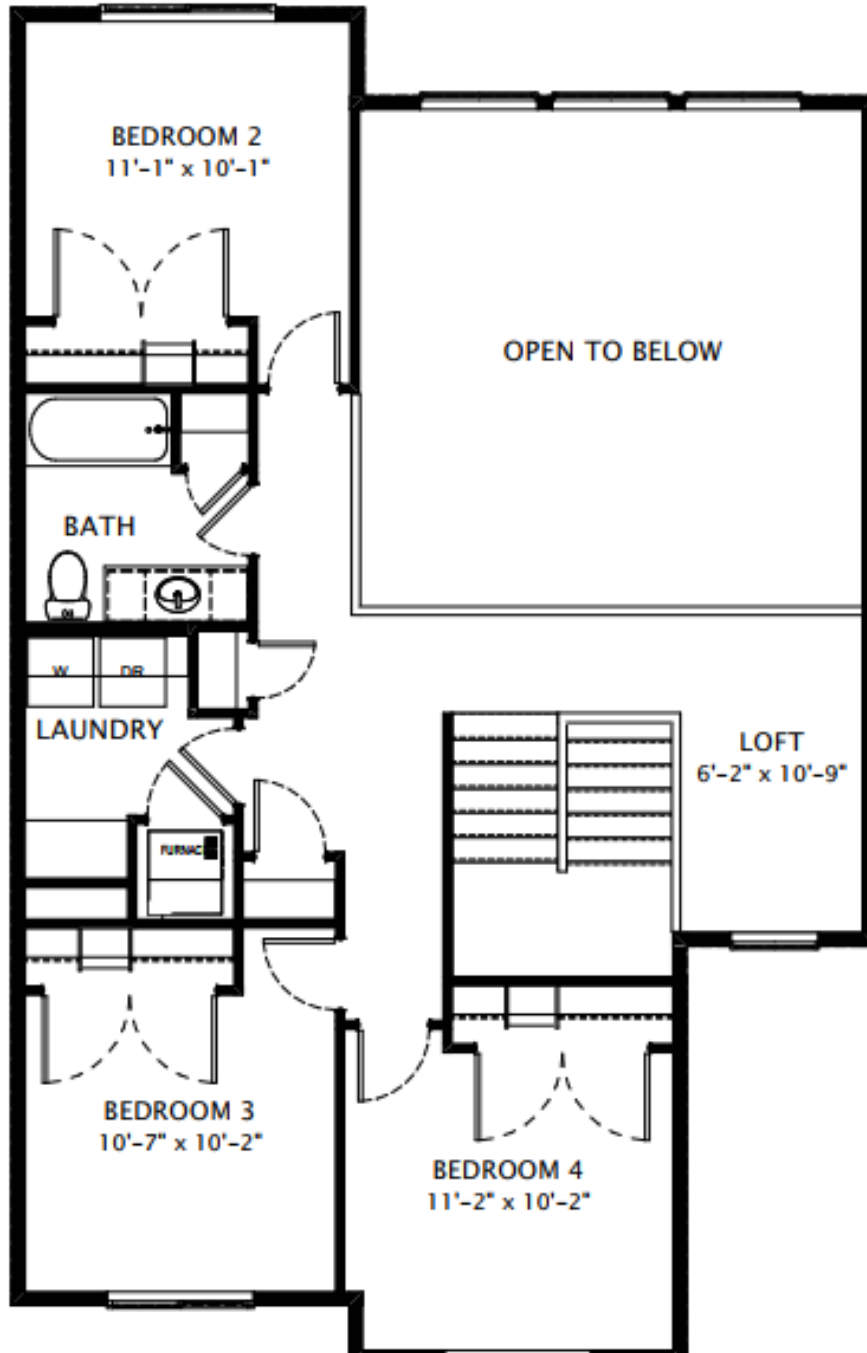

MIDWAY

Total Finished Area	2210 sf
Main Floor	1323 sf
Upper Floor	887 sf
Optional Basement	1330 sf
Total Area of Home	3540 sf

MIDWAY

Main Floor

MIDWAY

Upper Floor

MIDWAY