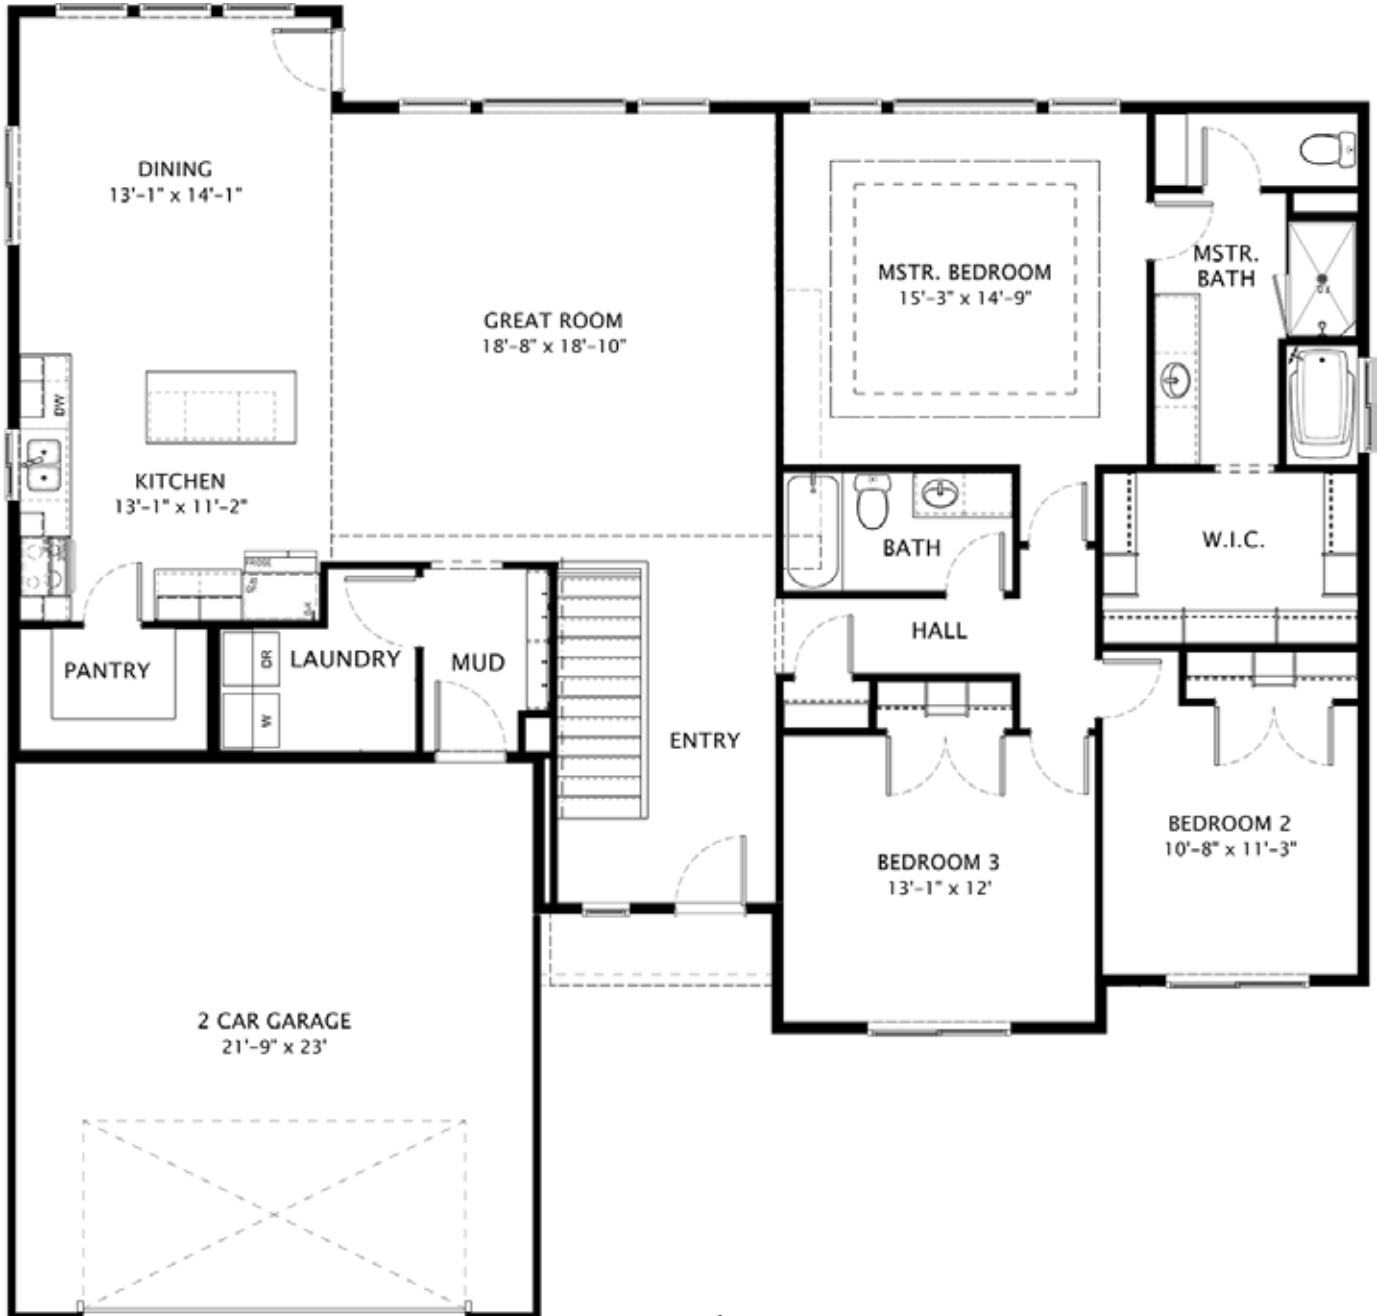

TUDOR

EUROPEAN

FARMHOUSE

CRAFTSMAN

AVALON

Total Finished Area	1956 sf
Main Floor	1956 sf
Optional Basement	1956 sf
Total Area of Home	3912 sf

AVALON

Main Floor

AVALON

Basement