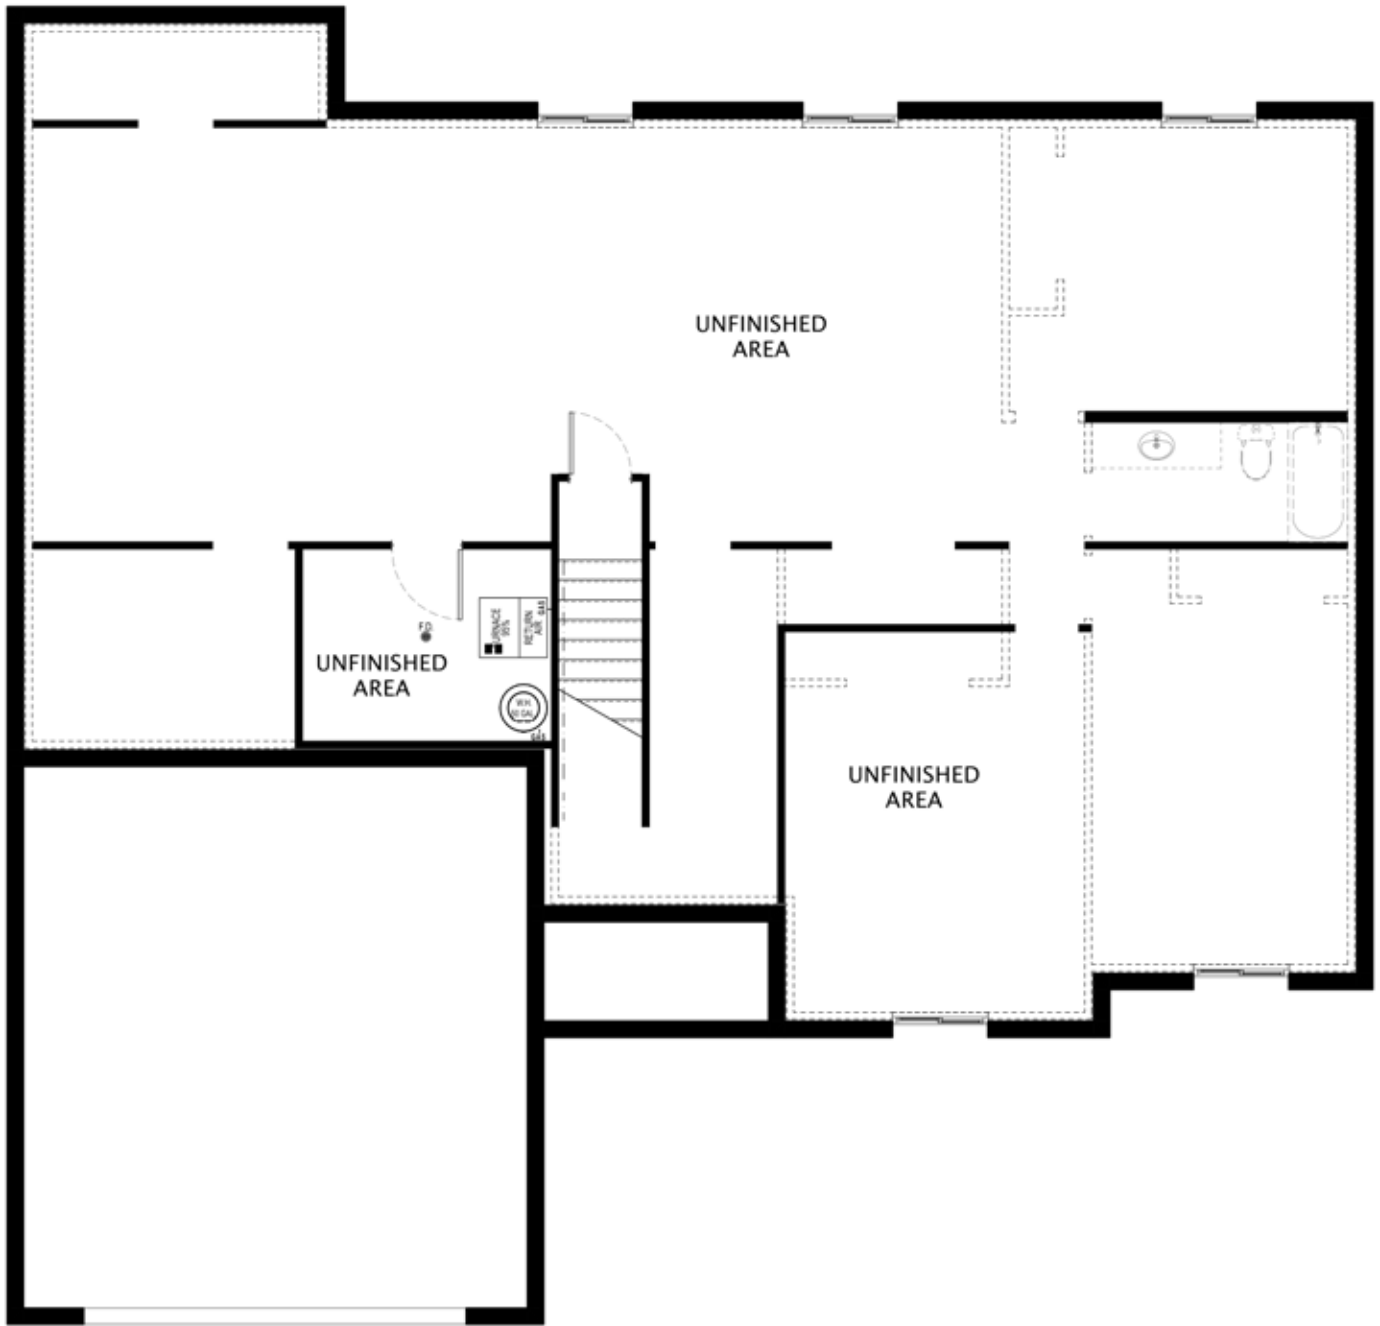

TUDOR

EUROPEAN

FARMHOUSE

CRAFTSMAN

AVALON

Total Finished Area	1956 sf
Main Floor	1956 sf
Optional Basement	1956 sf
Total Area of Home	3912 sf

AVALON

Main Floor

AVALON

Basement