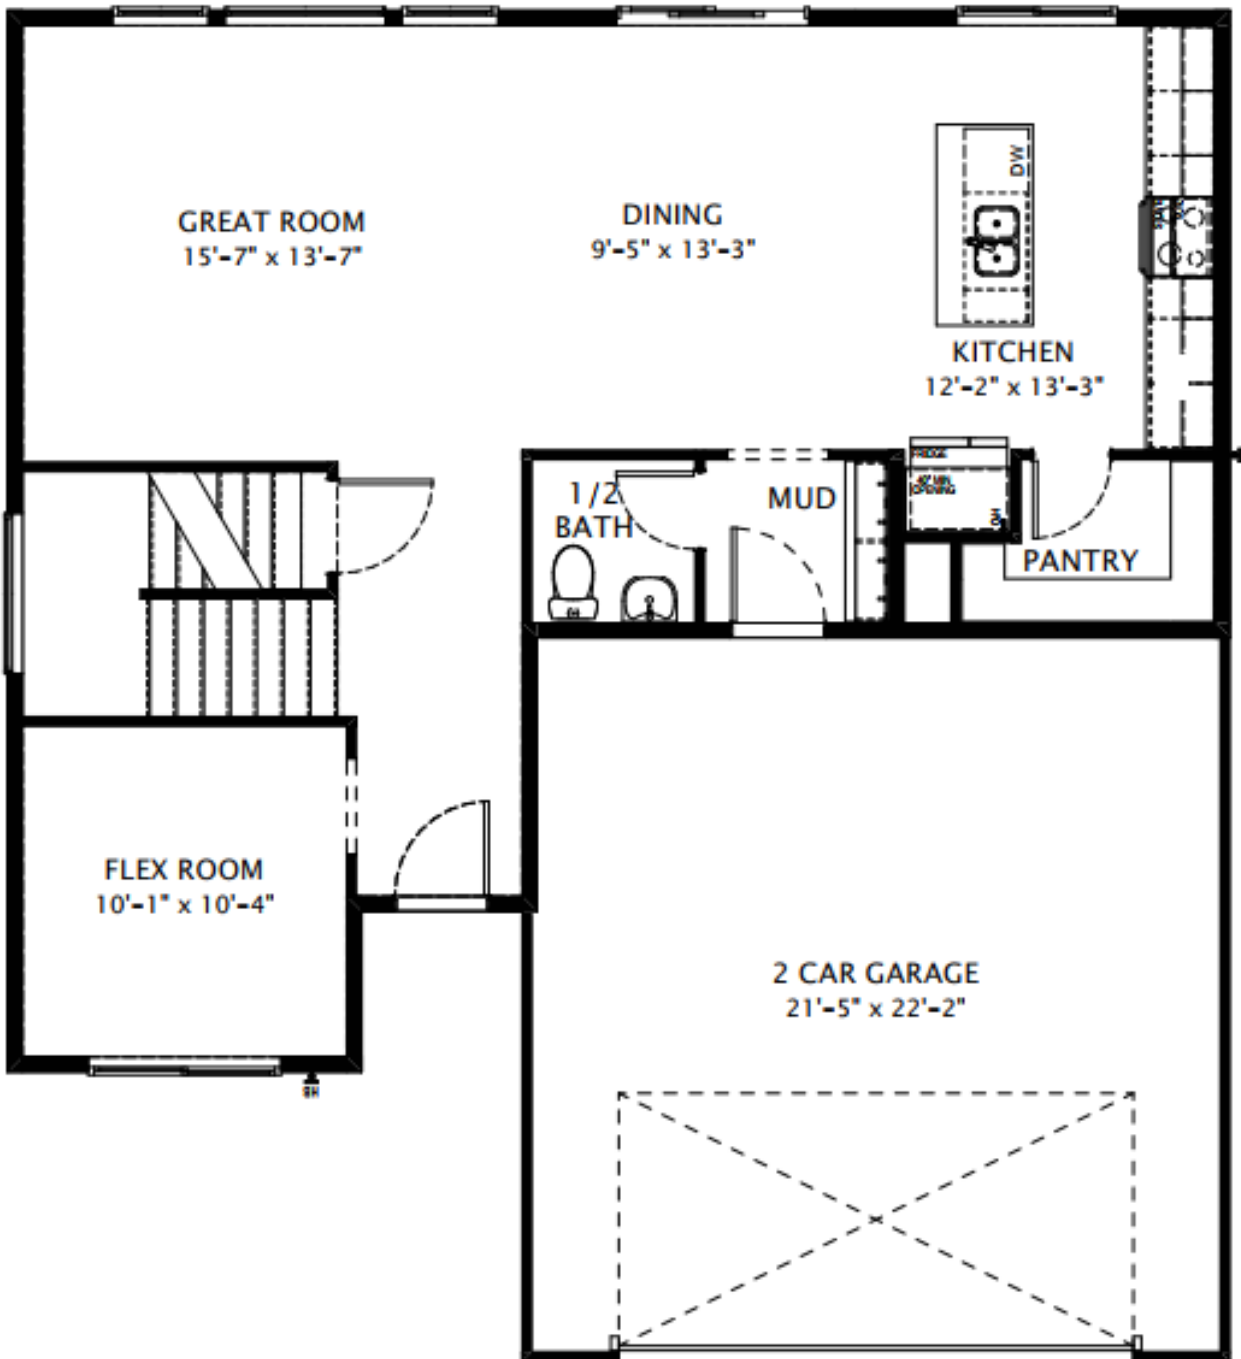

AUBURN

Total Finished Area 2077 sf
Main Floor 936 sf
Second Floor 1141 sf
Total Area of Home 2077 sf

AUBURN

Main Floor

AUBURN

Second Floor