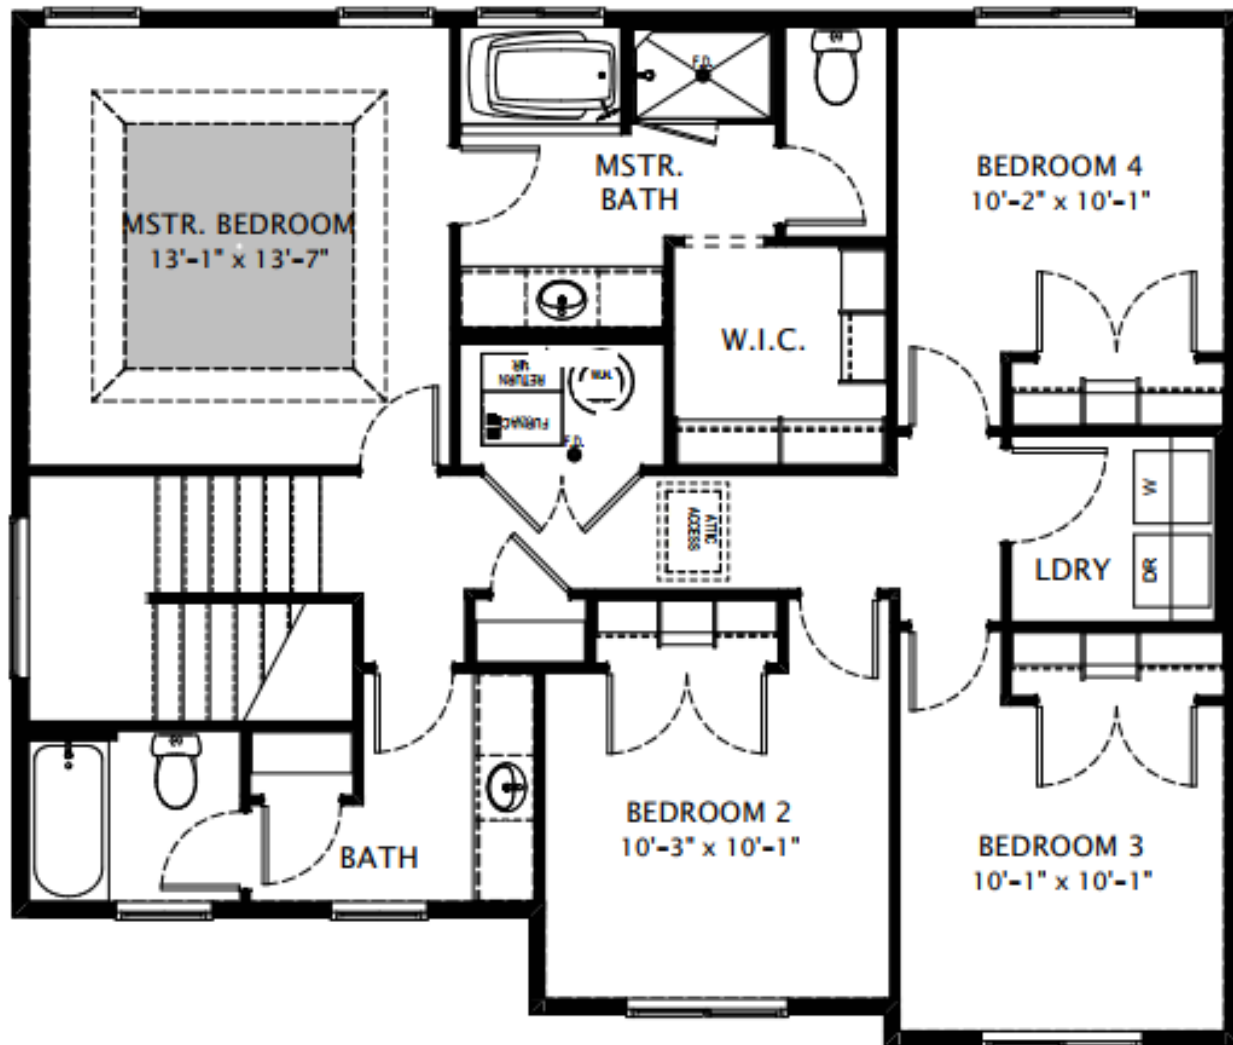

AUBURN

Total Finished Area 2077 sf
Main Floor 936 sf
Second Floor 1141 sf
Total Area of Home 2077 sf

AUBURN

Main Floor

AUBURN

Second Floor