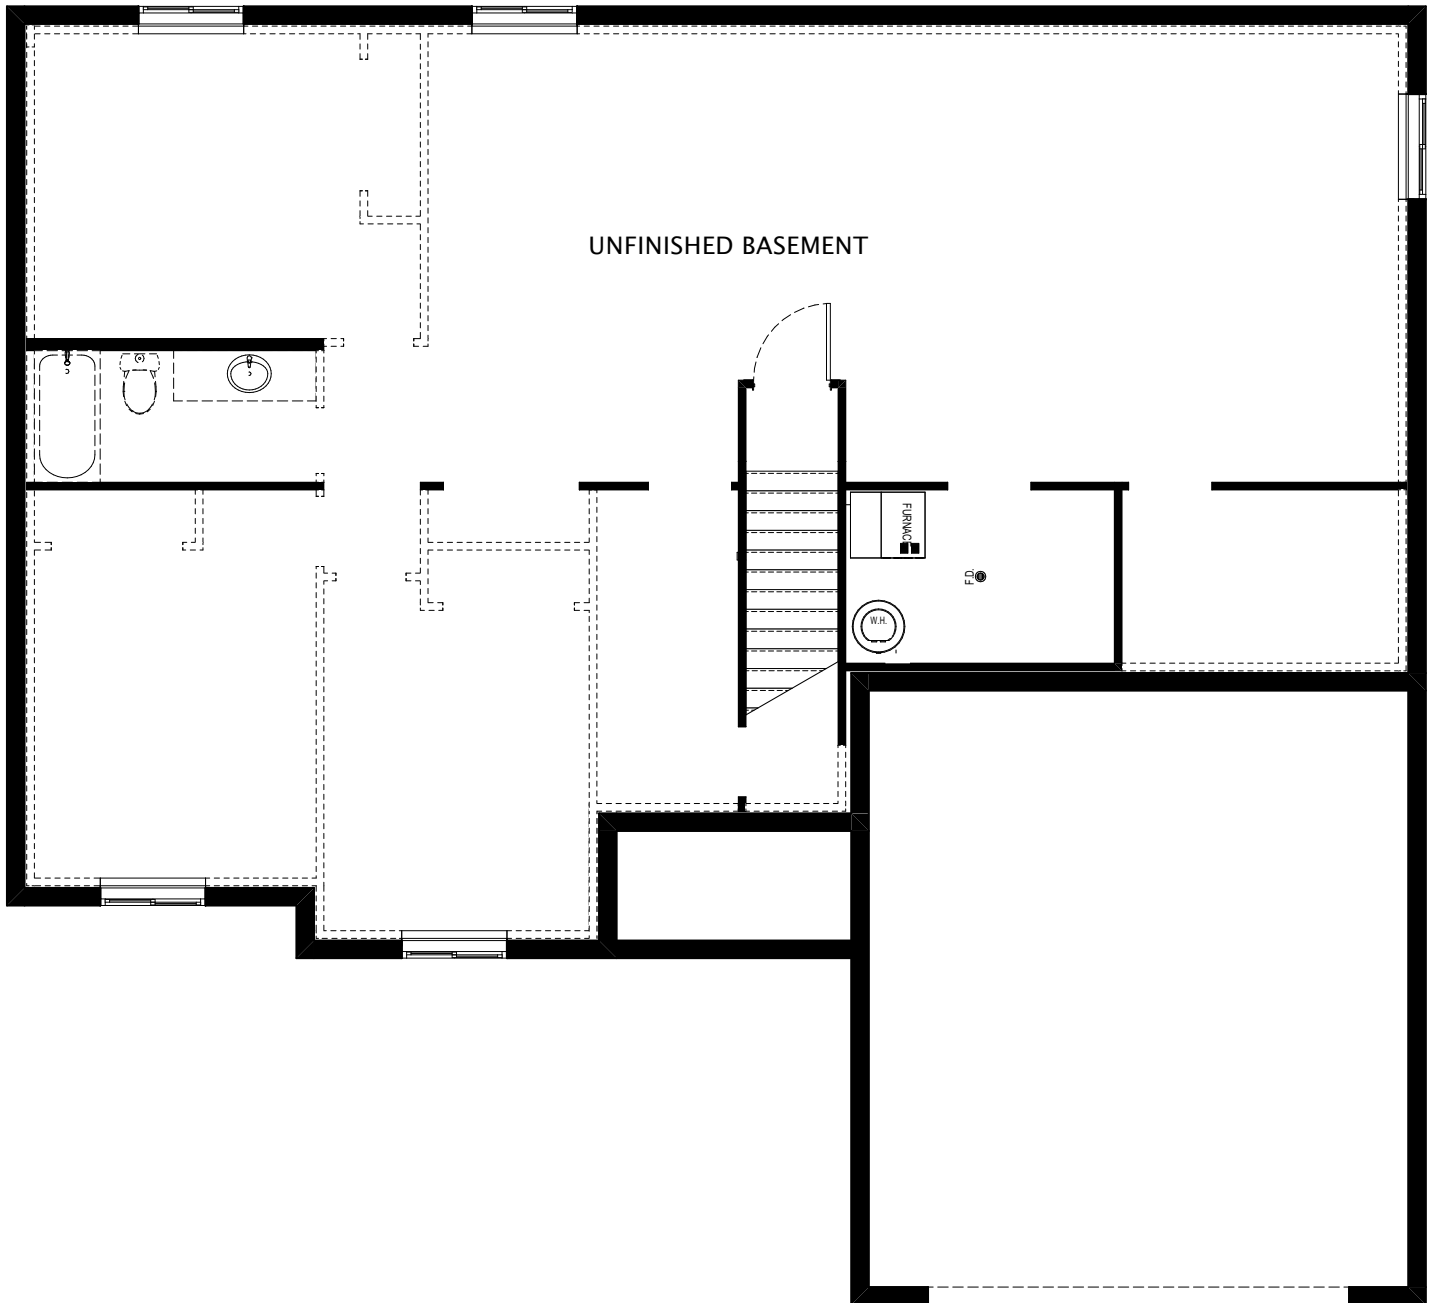

EMERSON 1656

Total Finished Area 1656 sf
Main Floor 1656 sf
Optional Basement 1670 sf
Total Area of Home 3326 sf

FARMHOUSE

EURO

TUDOR

EMERSON 1656

Main Floor

EMERSON 1656

Basement Floor