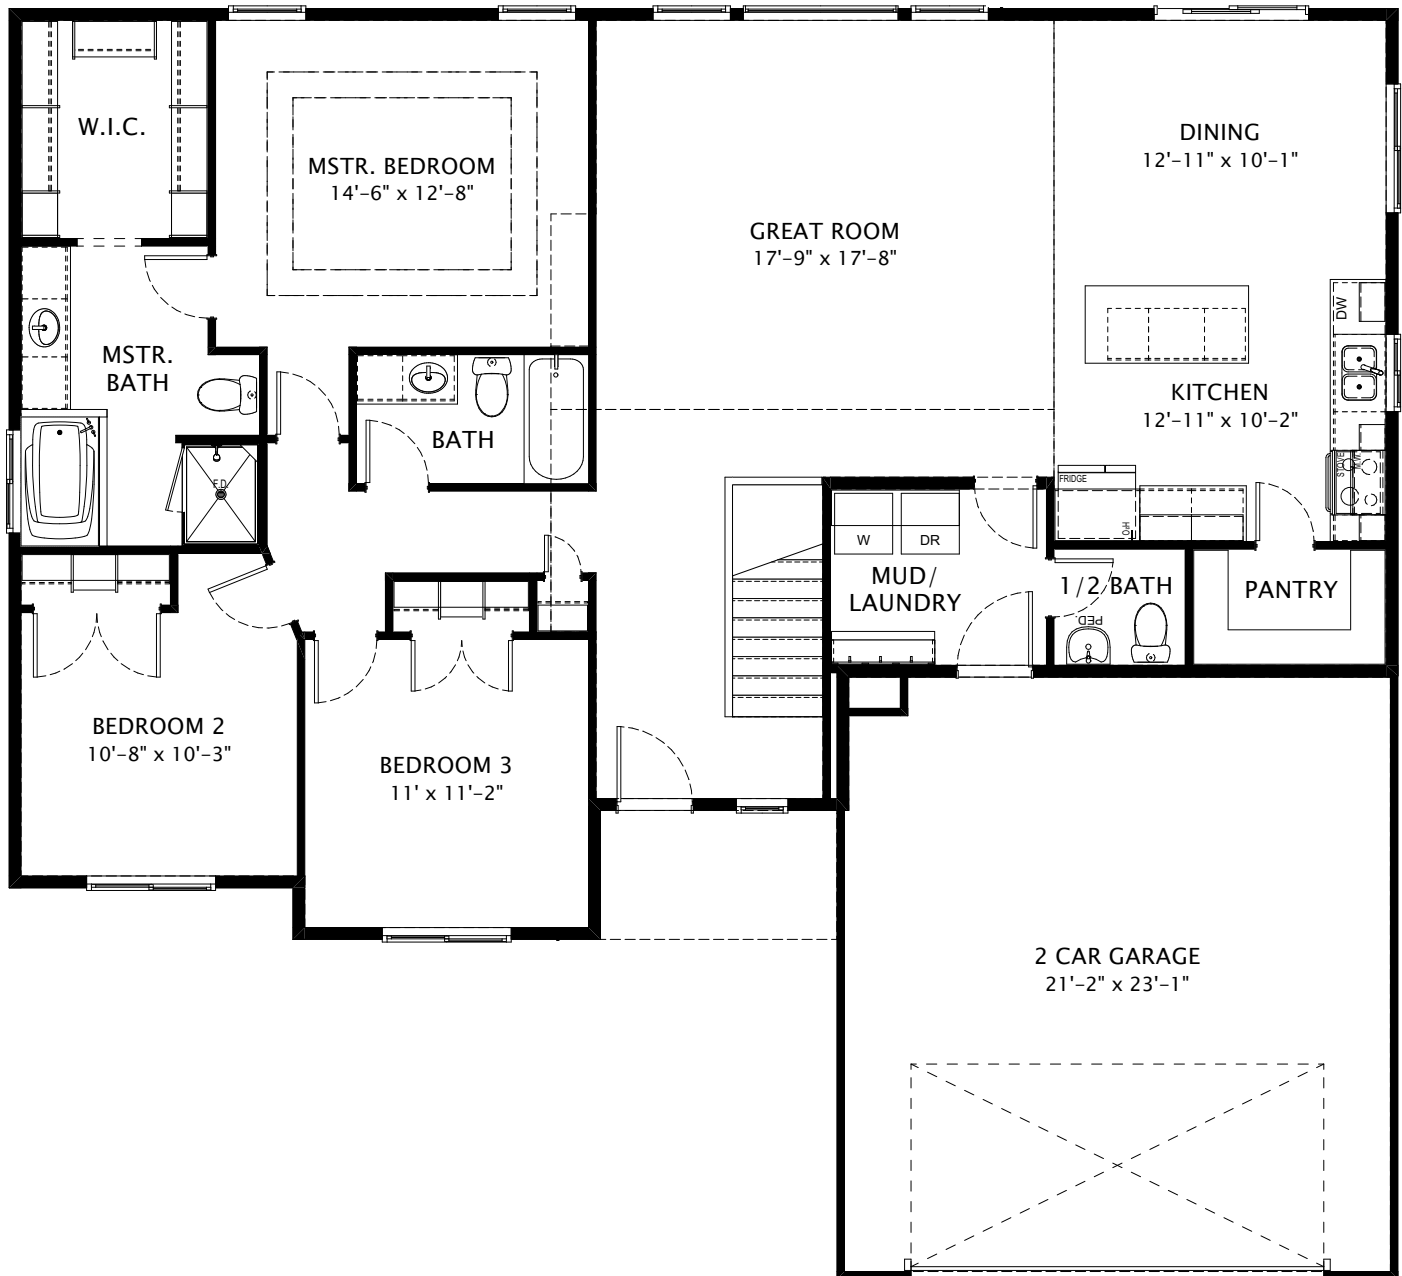

EMERSON 1656

Total Finished Area 1656 sf
Main Floor 1656 sf
Optional Basement 1670 sf
Total Area of Home 3326 sf

FARMHOUSE

EURO

TUDOR

EMERSON 1656

Main Floor

EMERSON 1656

Basement Floor