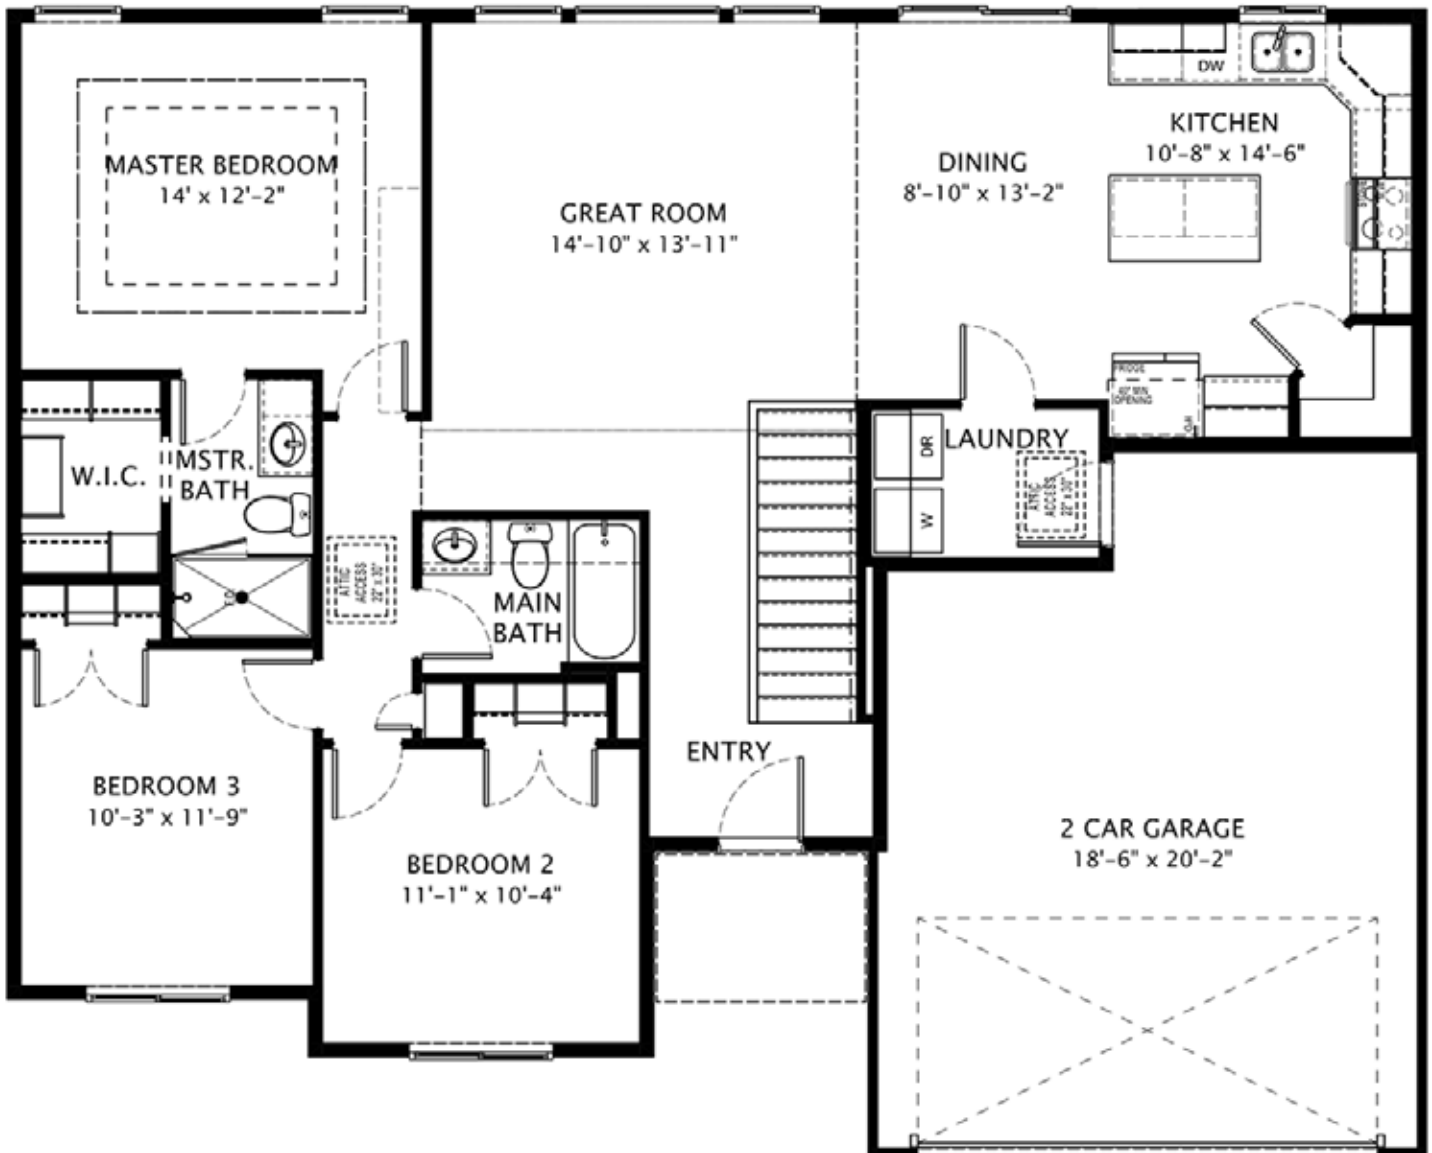

GALA

Total Finished Area	1361 sf
Main Floor	1361 sf
Basement	1369 sf
Total Area of Home	2730 sf

FARMHOUSE

GALA

Main Floor

GALA

Basement Floor