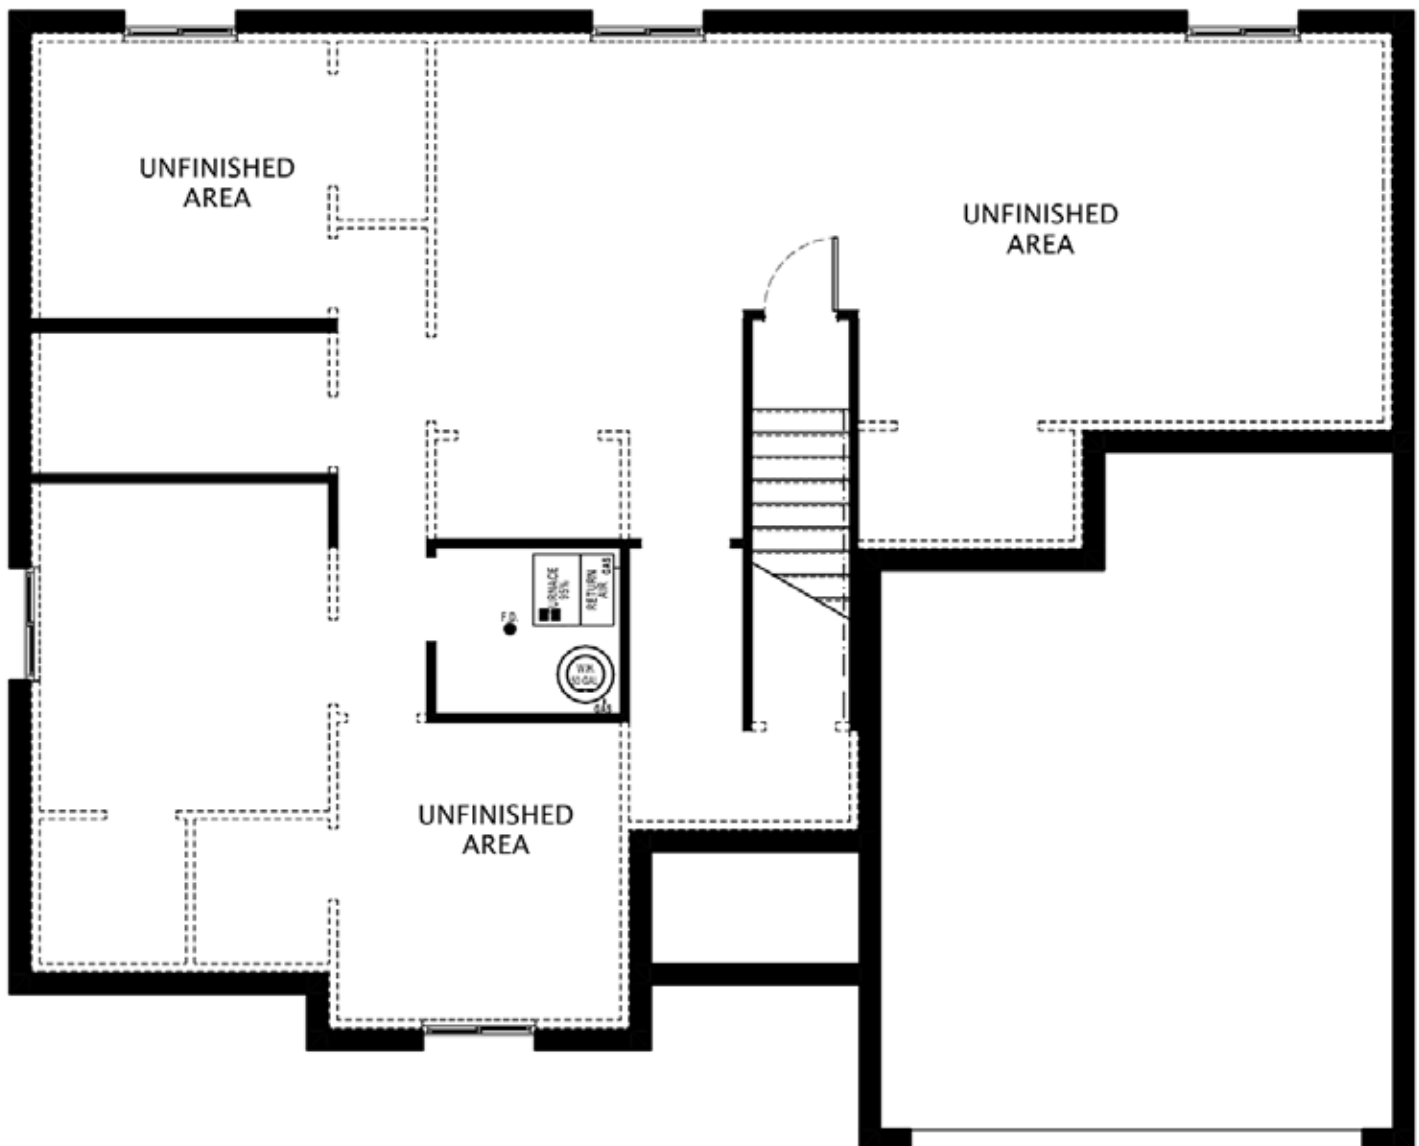

GALA

Total Finished Area	1361 sf
Main Floor	1361 sf
Basement	1369 sf
Total Area of Home	2730 sf

FARMHOUSE

GALA

Main Floor

GALA

Basement Floor