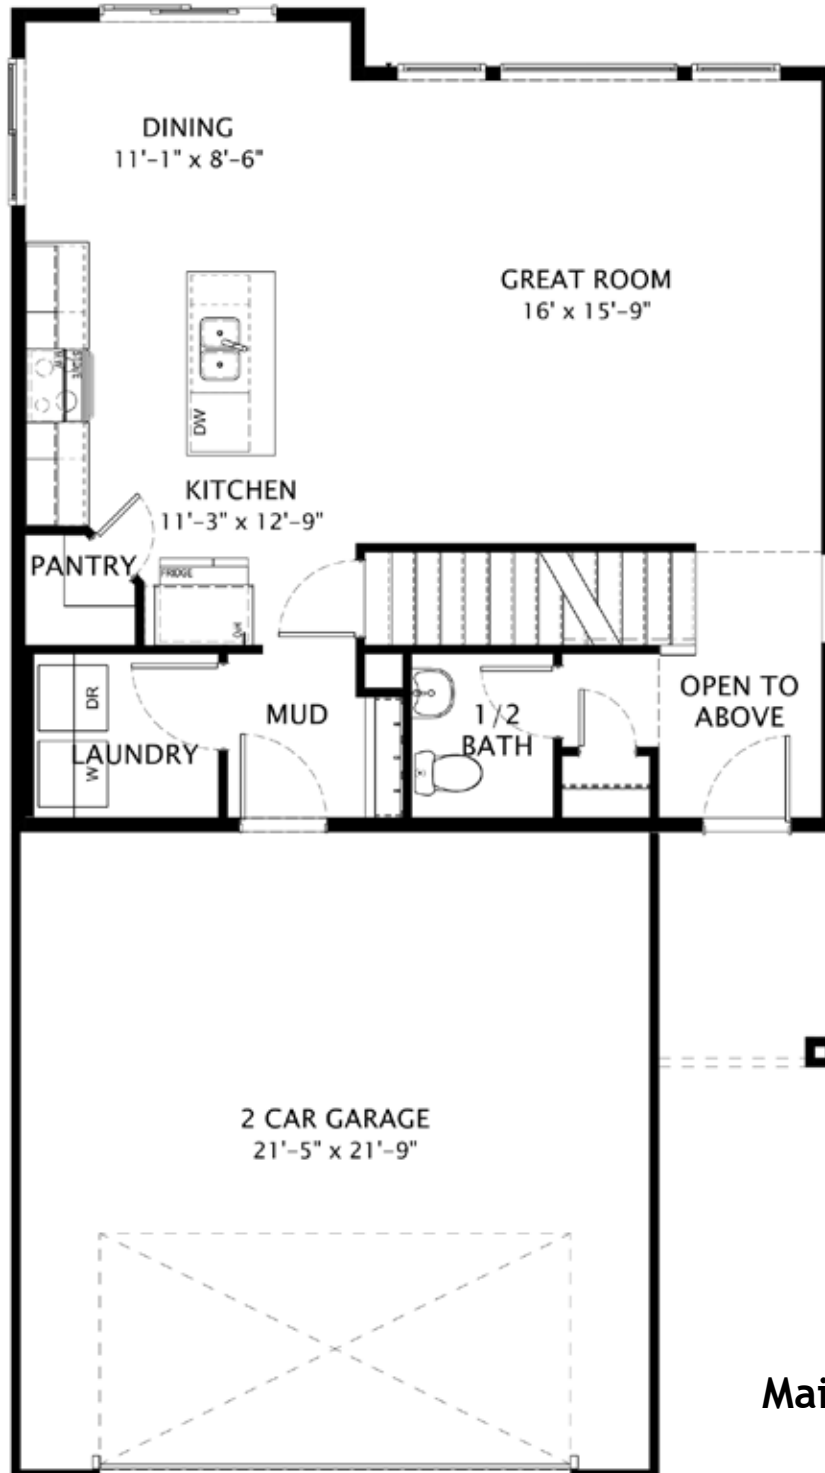

## LEXI

Total Finished Area	1612 sf
Main Floor	717 sf
Upper Floor	895 sf
Basement	737 sf
Total Area of Home	2349 sf

**LEXI**

**Main Floor**

**LEXI**

**Upper Floor**

**LEXI**

**Basement**