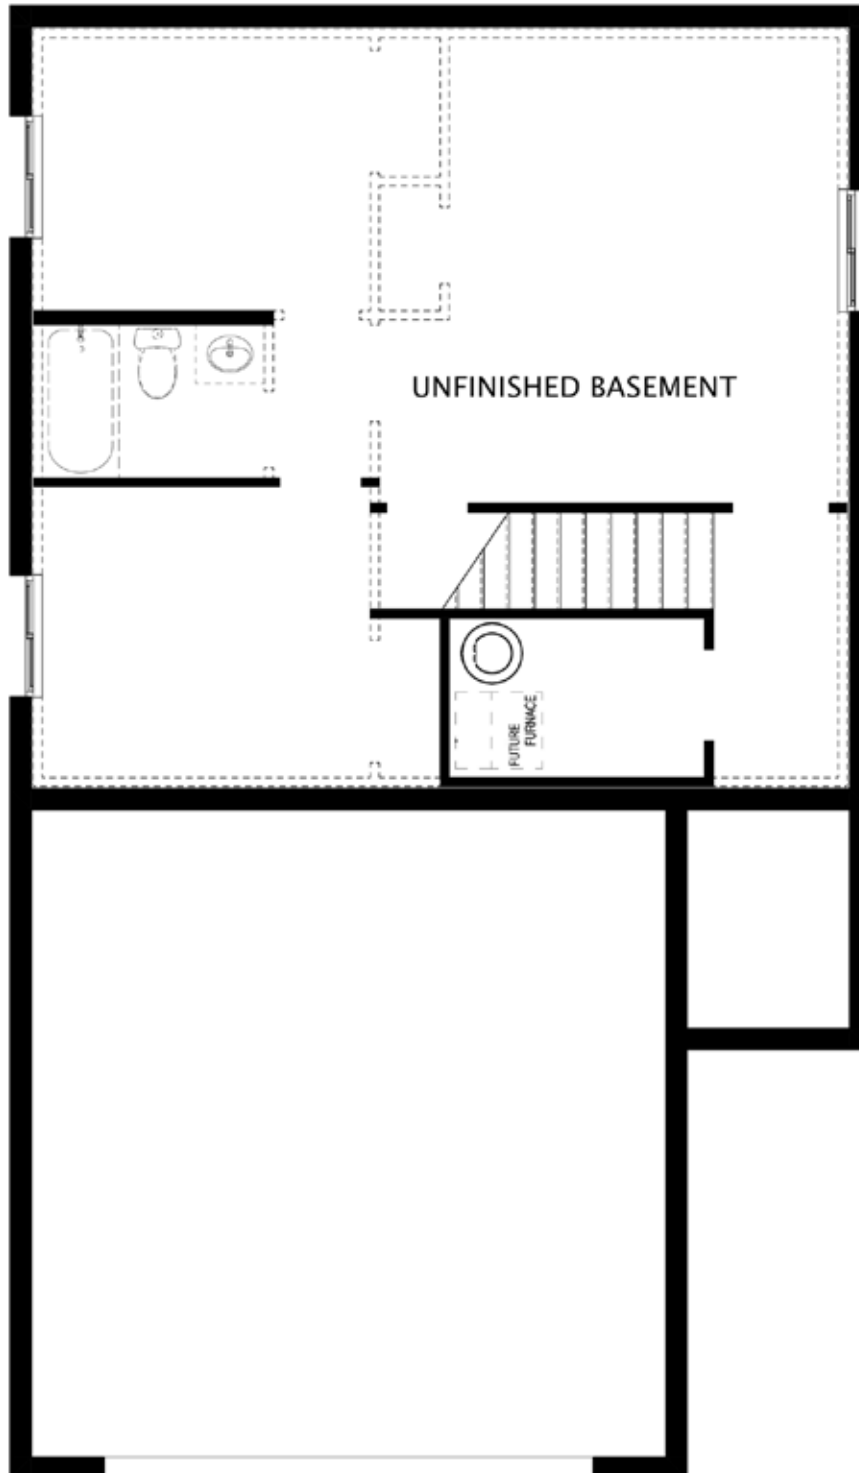

## LEXI

Total Finished Area	1612 sf
Main Floor	717 sf
Upper Floor	895 sf
Basement	737 sf
Total Area of Home	2349 sf

**LEXI**

**Main Floor**

**LEXI**

**Upper Floor**

**LEXI**

**Basement**