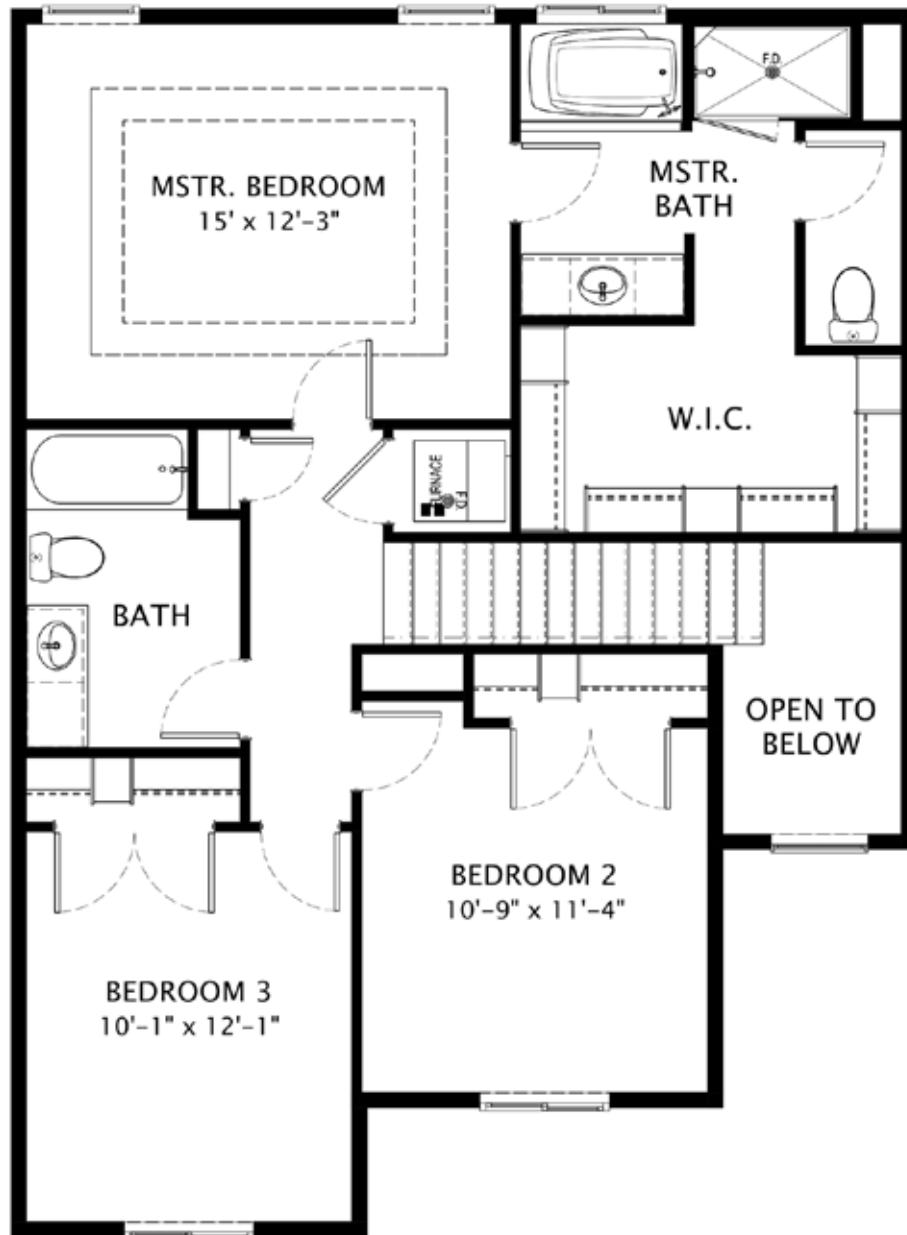

## LEXI

Total Finished Area	1612 sf
Main Floor	717 sf
Upper Floor	895 sf
Basement	737 sf
Total Area of Home	2349 sf

**LEXI**

**Main Floor**

**LEXI**

**Upper Floor**

**LEXI**

**Basement**