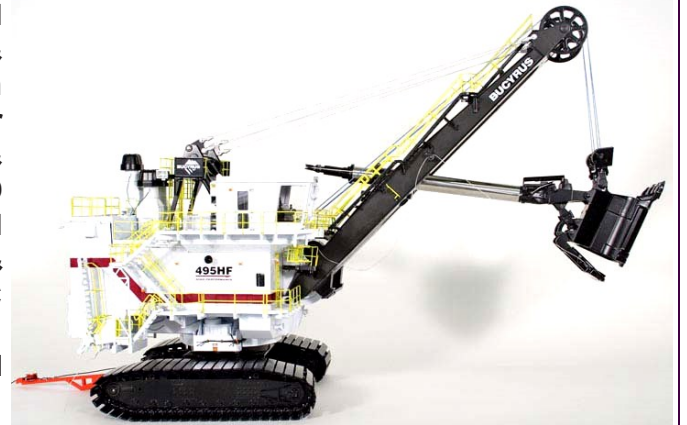

Trucks, Trailers, Planes & Tanks: 1 of 175 Fred Thompson S-M Kenworth Cabover CF truck w/ pup, 1 of 225 Fred Thompson Smith-Miller Gilmore wrecker, 1 of 300 Thompson S-M Shell tanker & Hostess delivery w/ pup, Kenny Wulf custom Smitty Toys ramp truck w/ rat rod pickup, Kenny Wulf custom bottom-dump semi, Pressed Steel dump trucks by Structo, Turner & Metalcraft ranging from 70 to over 100 years old, 100yr old Buddy L Aerial Fire Truck, Handmade Wooden heavy hauler & grain semi, Landoll trailers, 1970s Ertl IH farm truck in blue box, Ertl dump truck in box, Nylint semi trucks, 1970 Chevy Wrecker by Greenlight, Hwy 61 grain truck, 1 of 500 Tonkin Peterbilt 379 badged for Western Distributing, Collection of Badged 1st Gear trucks, Corgi Heavy Haulage set, & American