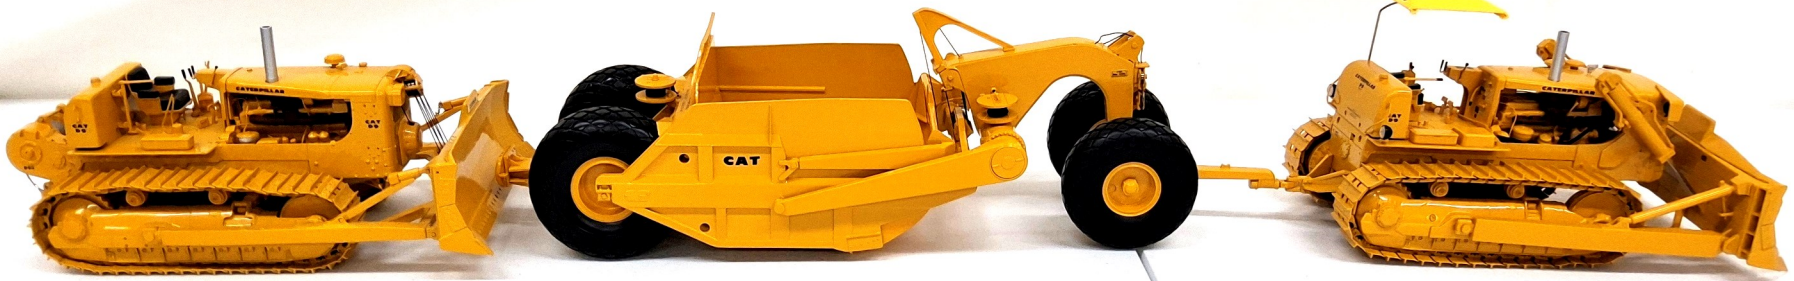

**Trucks & Trailers** 2019 Peterbilt 567 Day Cab with PACCAR MX-13 @455HP, 10 speed Eaton, full lockers & only 445k miles, 2000 KW T800 Day Cab with CAT C12, 10 speed Eaton, 3.70 ratio & 965k miles, 97 KW T800 Day Cab with CAT C12, 10 speed Eaton, Wet Kit & 24.5" tires, 2000 GMC TopKick van truck with 454 V8, automatic & no air brakes, 99 IH 4900 single axle with 466 diesel, Allison automatic, air brakes, 5th wheel/gooseneck hitches & only 142k miles, Timpte 42ft Hopper trailer with 66" sides & new tarp, Tandem axle skid steer trailer, Pintle tandem dual Flatbed trailer

boxed construction John Deere, IH & Ford construction toys from the 1960's, 70's & 80's, 1950's Reuhl Caterpillar pull type Ripper, Reuhl JD 840 with 400 Scraper, CAT 784C TowHaul lowboy, 100 Years CAT D11R, CZM EK160 drilling rig, Ant. Hubley grader, 1950's Doepke, Structo & Nylint construction toys, Keystone Ride'em steam shovel from the 1920s, Case 150 Years Loader/Backhoe, Komatsu & Vermeer replicas