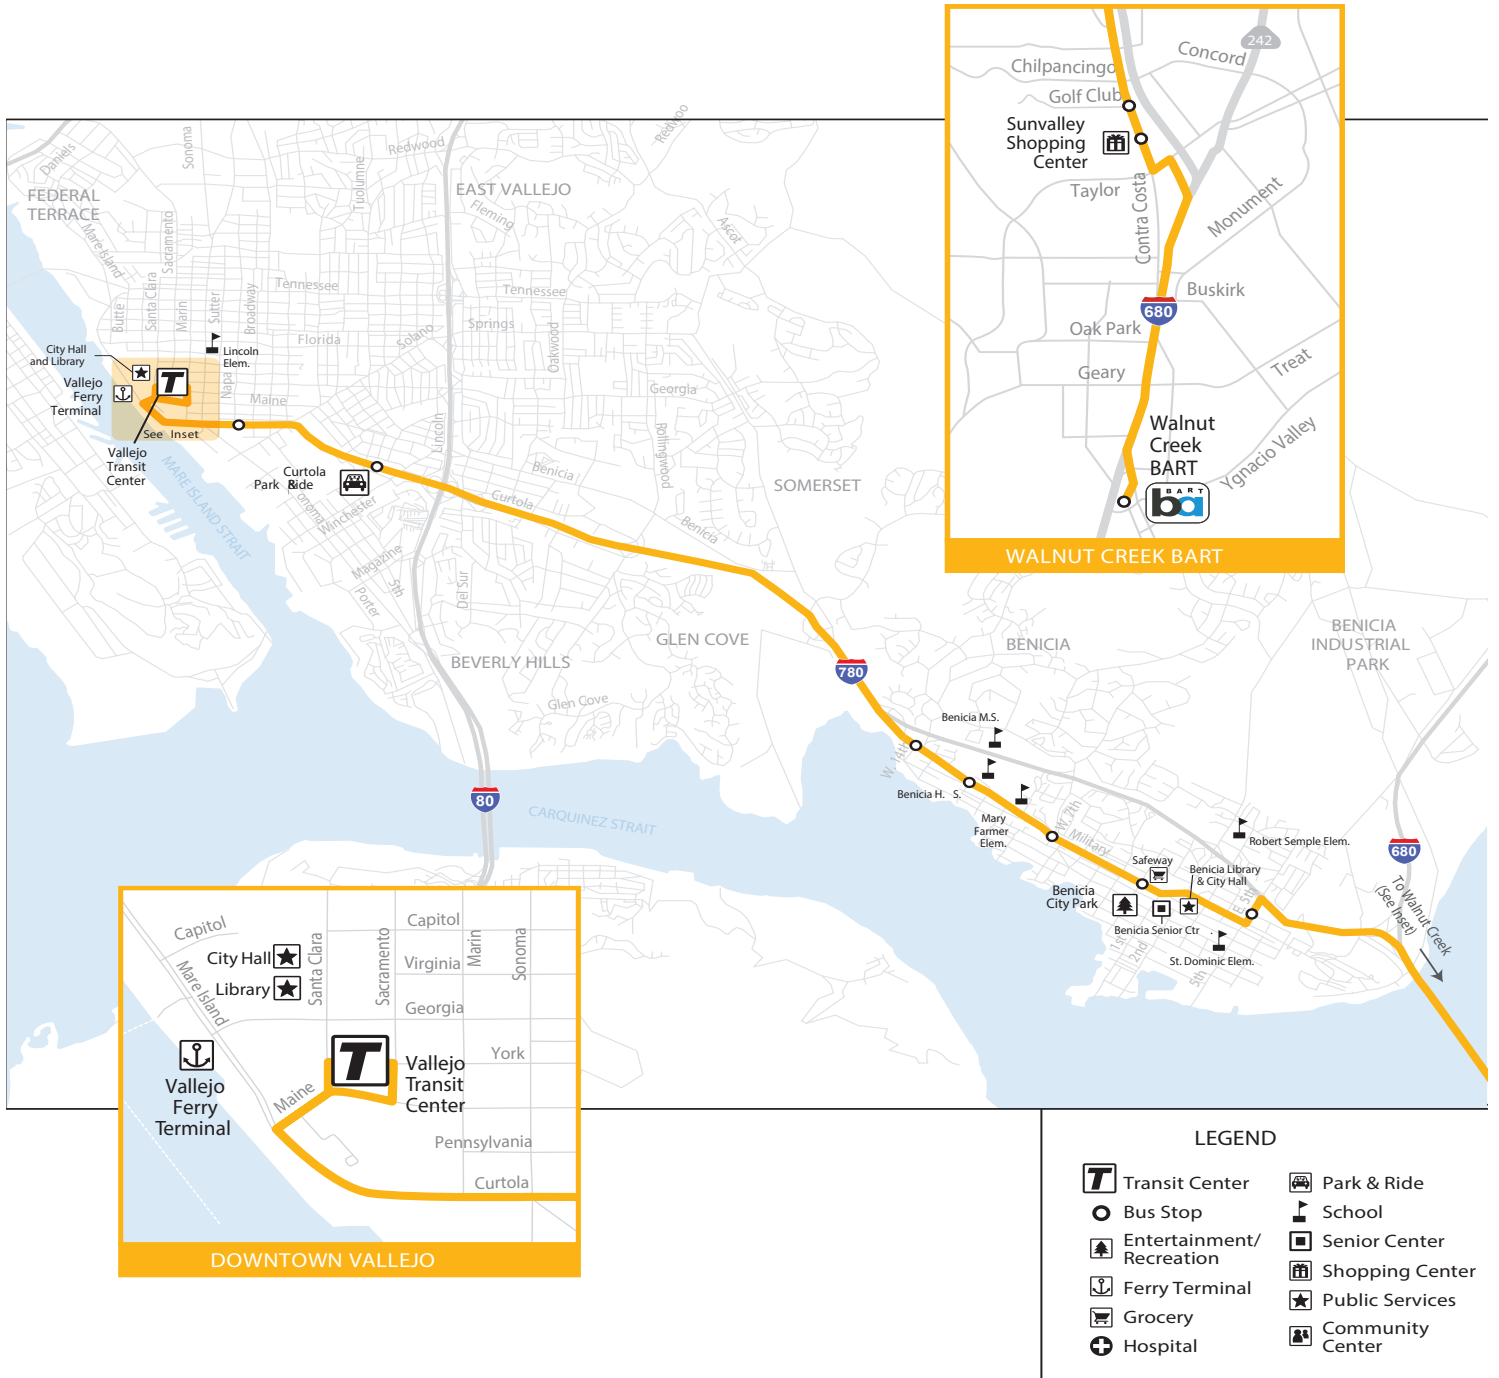

# YELLOW LINE

VALLEJO - BENICIA - WALNUT CREEK

**LEGEND**

Transit Center	Park & Ride
Bus Stop	School
Entertainment/Recreation	Senior Center
Ferry Terminal	Shopping Center
Grocery	Public Services
Hospital	Community Center