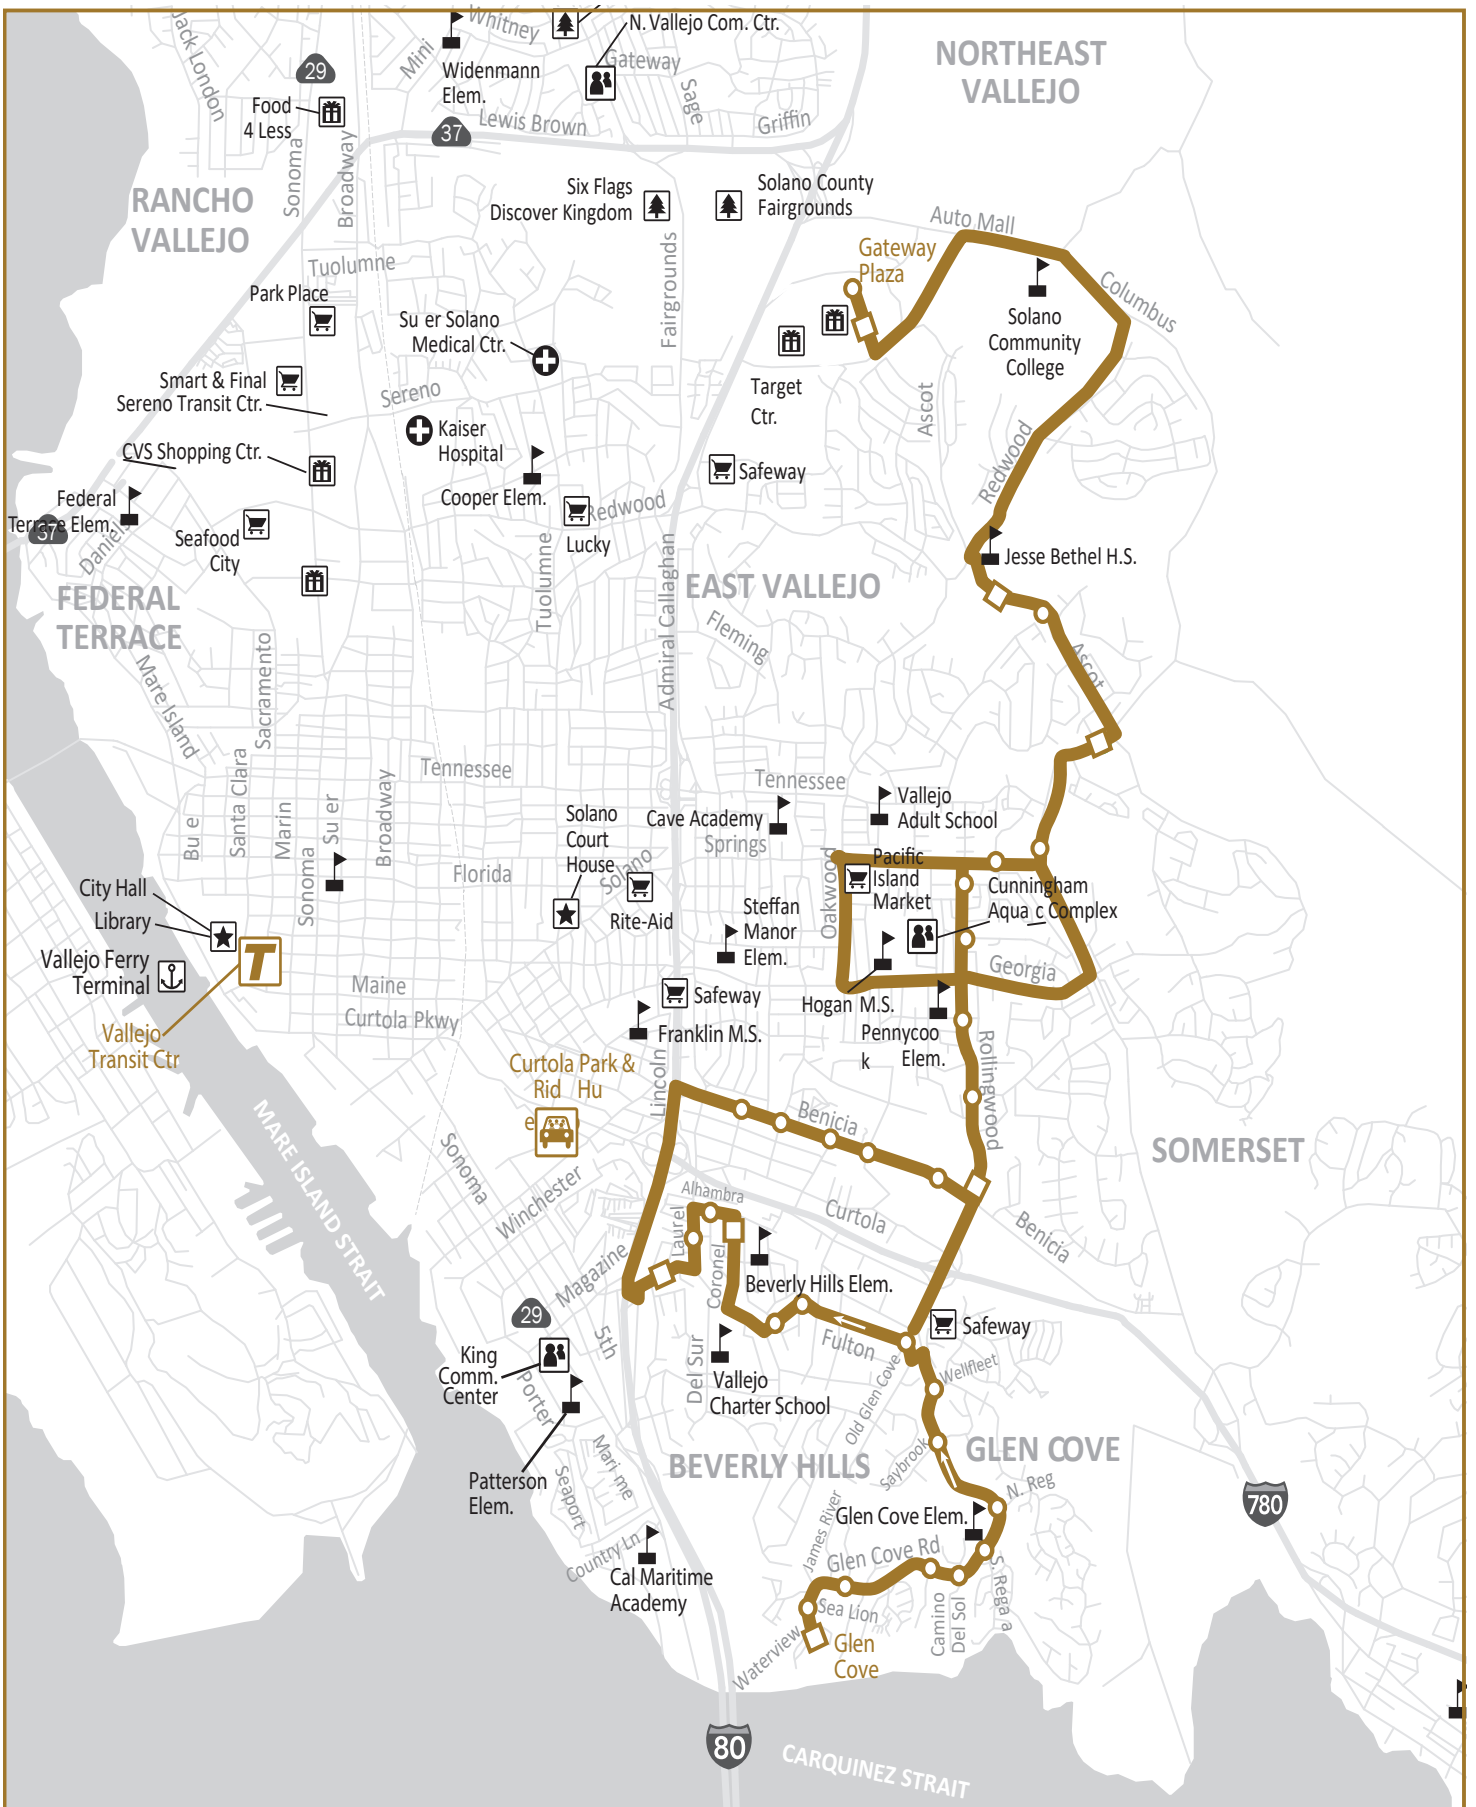

SolTrans.org
707-648-4666

Free language assistance | Asistencia gratis en su idioma | Libreng tulong para sa wika | 免費語言幫助