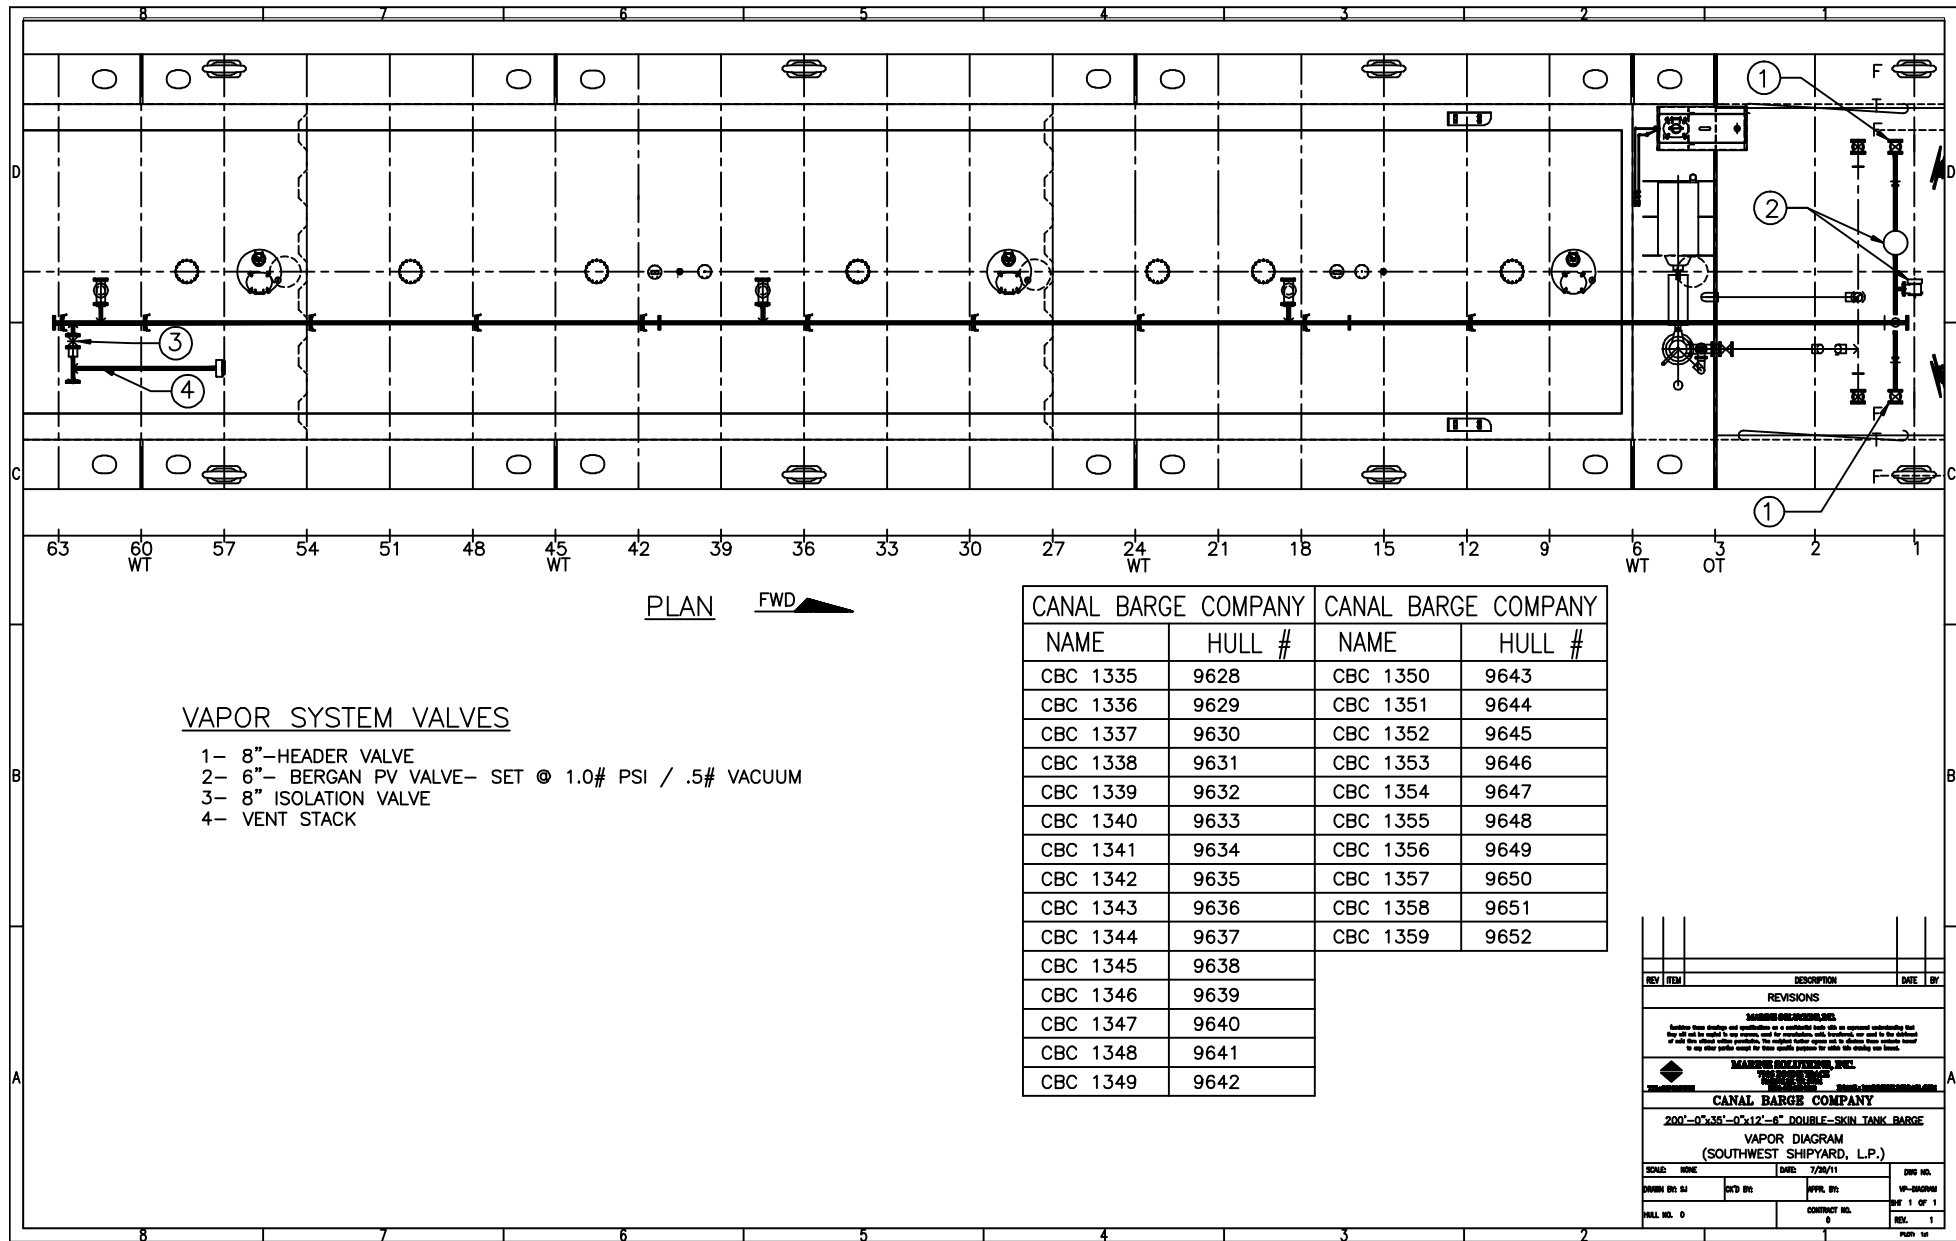

PLAN FWD

VAPOR SYSTEM VALVES

- 1- 8"-HEADER VALVE
- 2- 6"- BERGAN PV VALVE- SET @ 1.0# PSI / .5# VACUUM
- 3- 8" ISOLATION VALVE
- 4- VENT STACK

CANAL BARGE COMPANY		CANAL BARGE COMPANY	
NAME	HULL #	NAME	HULL #
CBC 1335	9628	CBC 1350	9643
CBC 1336	9629	CBC 1351	9644
CBC 1337	9630	CBC 1352	9645
CBC 1338	9631	CBC 1353	9646
CBC 1339	9632	CBC 1354	9647
CBC 1340	9633	CBC 1355	9648
CBC 1341	9634	CBC 1356	9649
CBC 1342	9635	CBC 1357	9650
CBC 1343	9636	CBC 1358	9651
CBC 1344	9637	CBC 1359	9652
CBC 1345	9638		
CBC 1346	9639		
CBC 1347	9640		
CBC 1348	9641		
CBC 1349	9642		

REV	ITEM	DESCRIPTION	DATE	BY
REVISIONS				
WARNING: THIS DRAWING IS THE PROPERTY OF CANAL BARGE COMPANY. IT IS TO BE USED ONLY FOR THE PROJECT AND VESSEL IDENTIFIED HEREON. ANY REUSE OR MODIFICATION OF THIS DRAWING WITHOUT THE WRITTEN PERMISSION OF CANAL BARGE COMPANY IS STRICTLY PROHIBITED. THE DRAWING NUMBER APPEARING ON THIS DRAWING IS THE ONLY IDENTIFICATION NUMBER TO BE USED FOR ORDERING REVISIONS.				
CANAL BARGE COMPANY 200'-0"x35'-0"x12'-6" DOUBLE-SKIN TANK BARGE VAPOR DIAGRAM (SOUTHWEST SHIPYARD, L.P.)				
SCALE: NONE	DWG NO.	DATE: 7/20/11	DWG NO.	
DRAWN BY: SJ	CHKD BY:	APP. BY:	VP-DESIGN	
HULL NO. 0	CONTRACT NO. 0		SHEET 1 OF 1	
			REV. 1