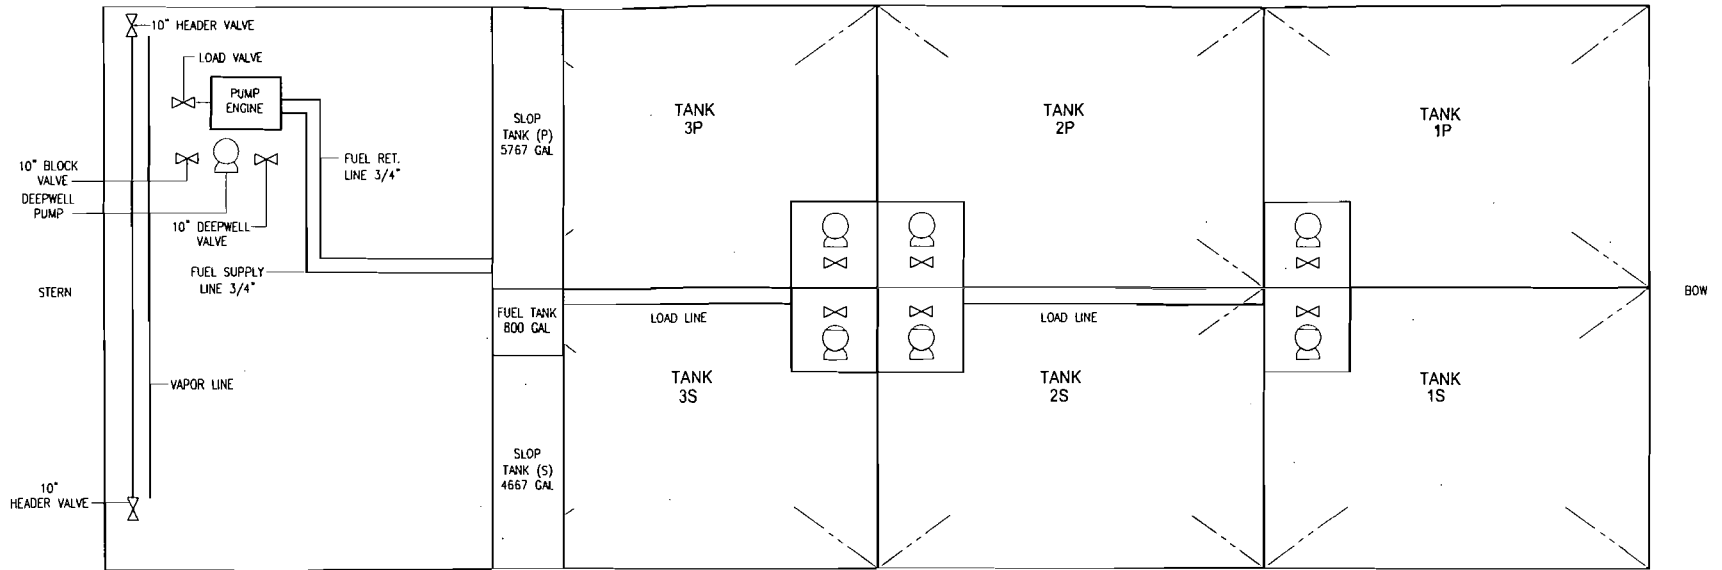

BARGE NO. 7026

TANK CAPACITY TABLE	
QTY	TANK
5057.24 BBLS	1P (1 PORT)
5044.79 BBLS	1S (1 STBD)
5128.72 BBLS	2P (2 PORT)
5115.86 BBLS	2S (2 STBD)
4779.25 BBLS	3P (3 PORT)
4778.03 BBLS	3S (3 STBD)
800 GALS.	FUEL
5767 GALS.	SLOP (PORT)
4667 GALS.	SLOP (STBD)

FWD →

LEGEND OF SYMBOLS	
	10" VALVE
	DEEPWELL PUMP
	DEEPWELL PUMP