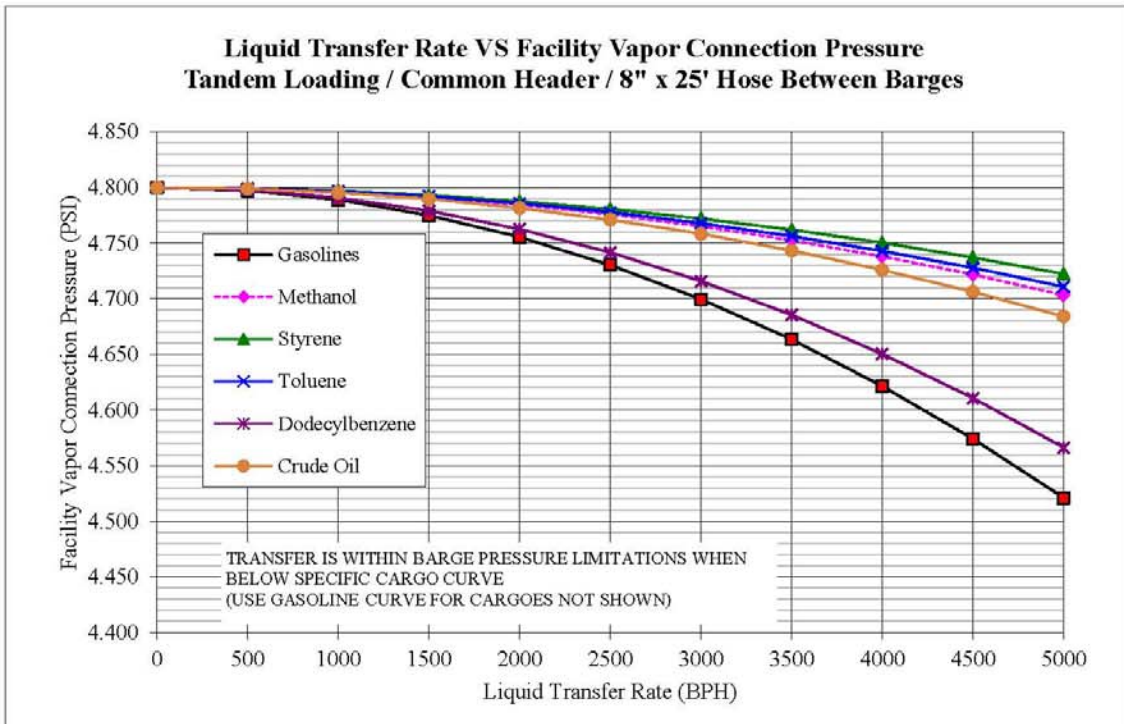

# CARGO TRANSFER PROCEDURES CBC 1108

(ex: CHEM 1244 EX AEP 10405)

AEP 10401 thru AEP 10420  
JEFFBOAT HULL 14-2912 thru 14-2931  
5,000 BBL/HR MAX TRANSFER RATE