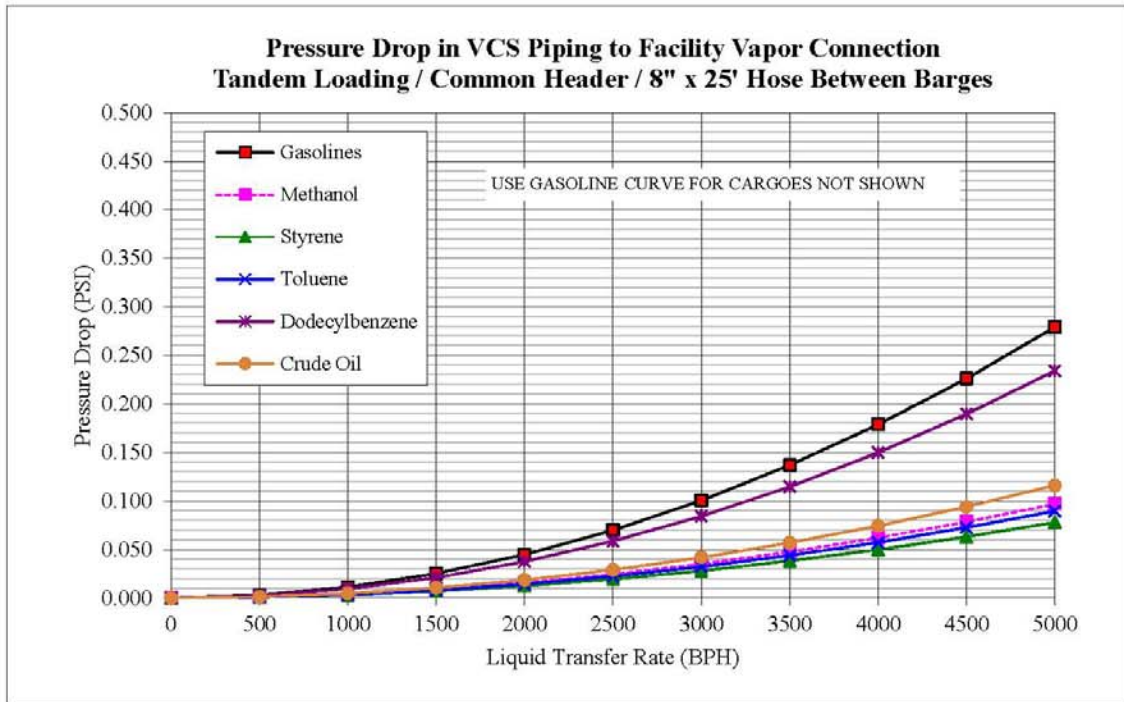

# CARGO TRANSFER PROCEDURES CBC 1108

(ex: CHEM 1244 EX AEP 10405)

AEP 10401 thru AEP 10420  
JEFFBOAT HULL 14-2912 thru 14-2931  
5,000 BBL/HR MAX TRANSFER RATE