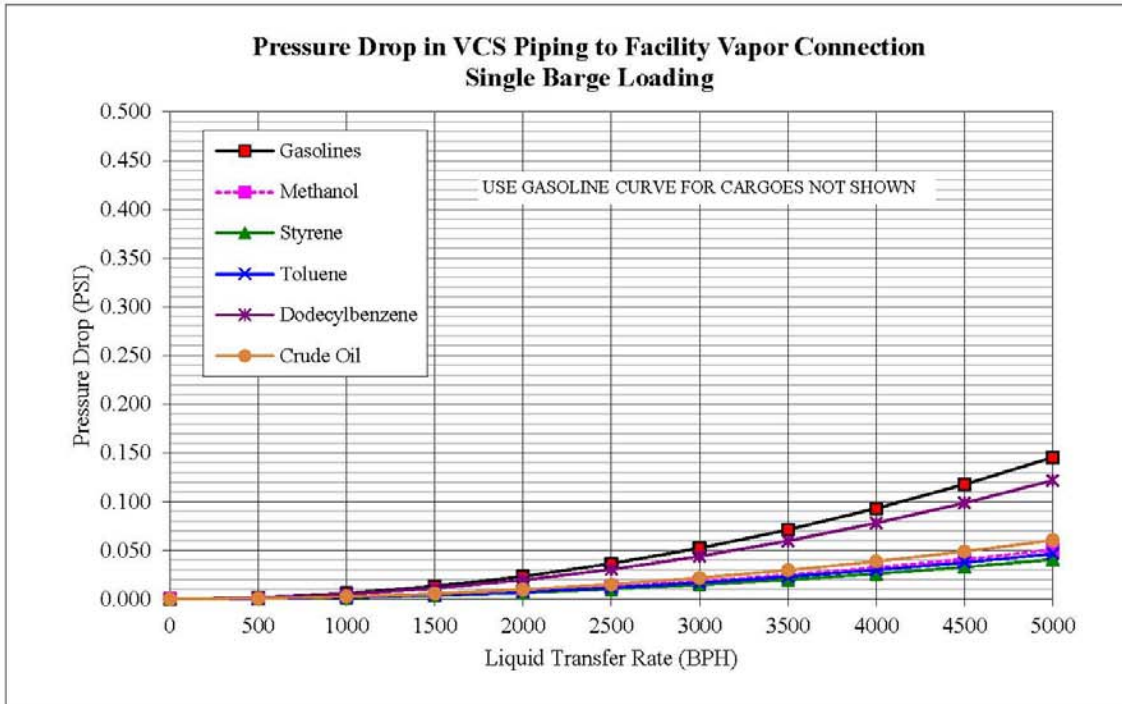

# CARGO TRANSFER PROCEDURES CBC 1108

(ex: CHEM 1244 EX AEP 10405)

AEP 10401 thru AEP 10420  
JEFFBOAT HULL 14-2912 thru 14-2931  
5,000 BBL/HR MAX TRANSFER RATE