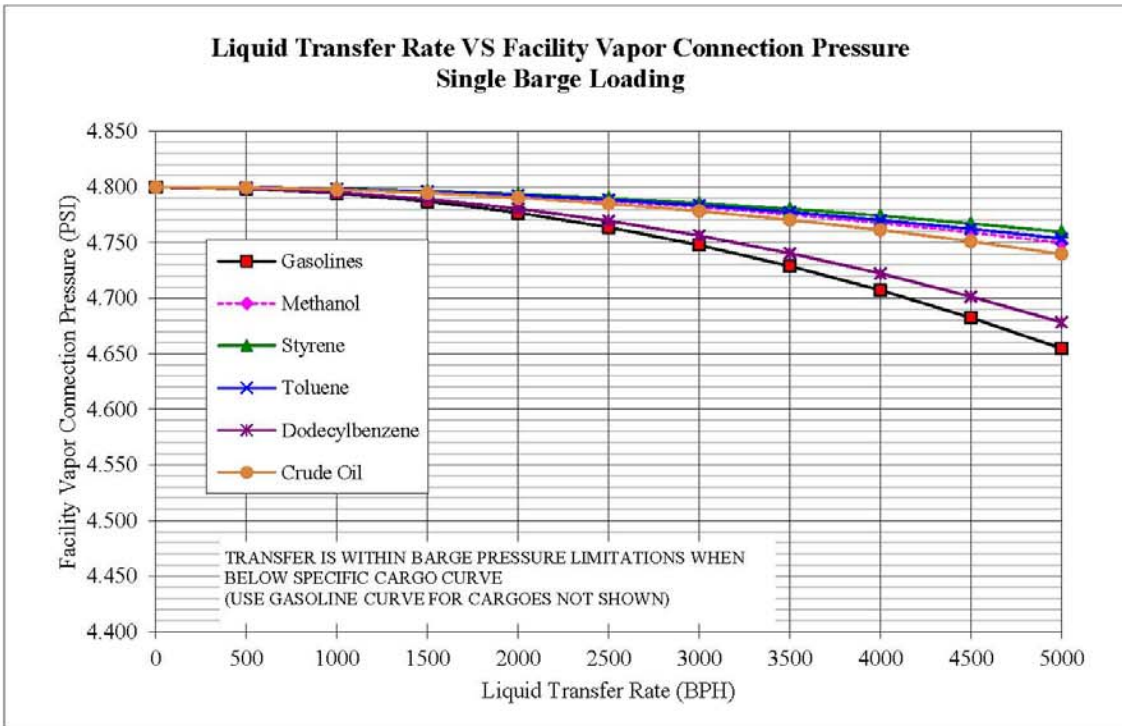

# CARGO TRANSFER PROCEDURES CBC 1108

(ex: CHEM 1244 EX AEP 10405)

AEP 10401 thru AEP 10420  
JEFFBOAT HULL 14-2912 thru 14-2931  
5,000 BBL/HR MAX TRANSFER RATE