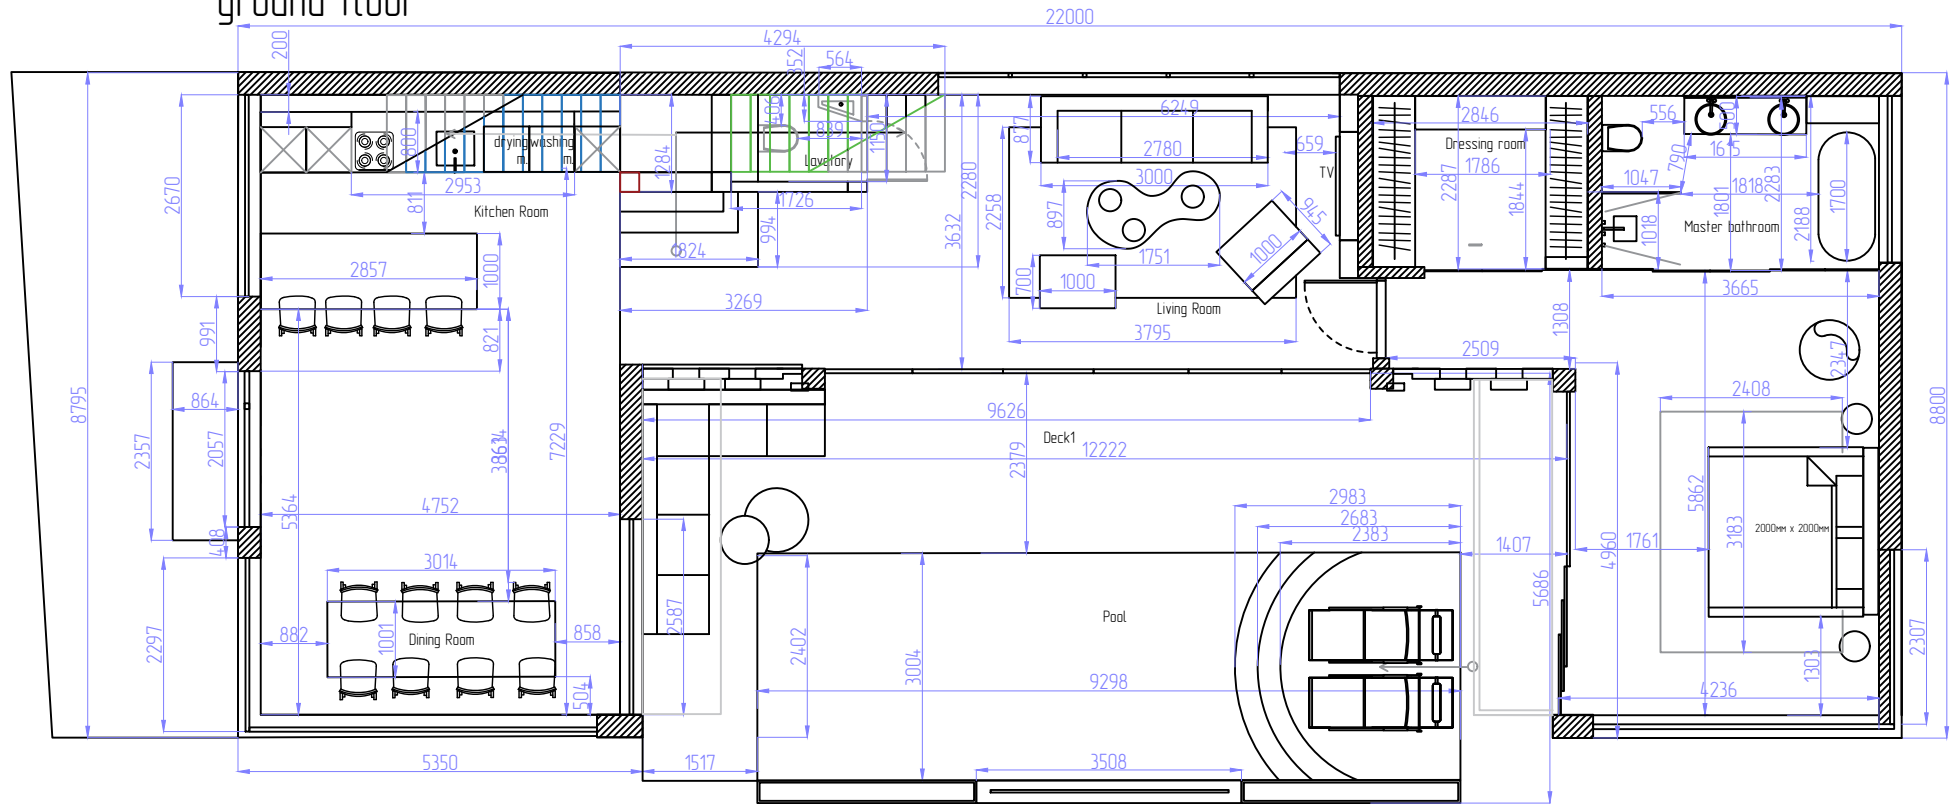

Villa 3 ground floor

Areas of premises

Name	S
Dining Room	35,93m ²
Kitchen	1,7m ²
Lavatory	27m ²
Living Room	6,5m ²
dres. room	28,08m ²
M. bedroom	6,6m ²
M. bathroom	

Total 105,81m²

Deck 1	33,5m ²
Pool	27,8m ²
Entrance	24m ²

Total: 85,3m²

Villa 3

second floor

Areas of premises

Name	S
hall	13,7m ²
bedroom 2	15,5 ²
bathroom 2	4,75m ²
balcony	4,56m ²
bedroom 3	13,58m ²
bathroom 3	5,2m ²
Office	13,66m ²

Total: 70,95 m²