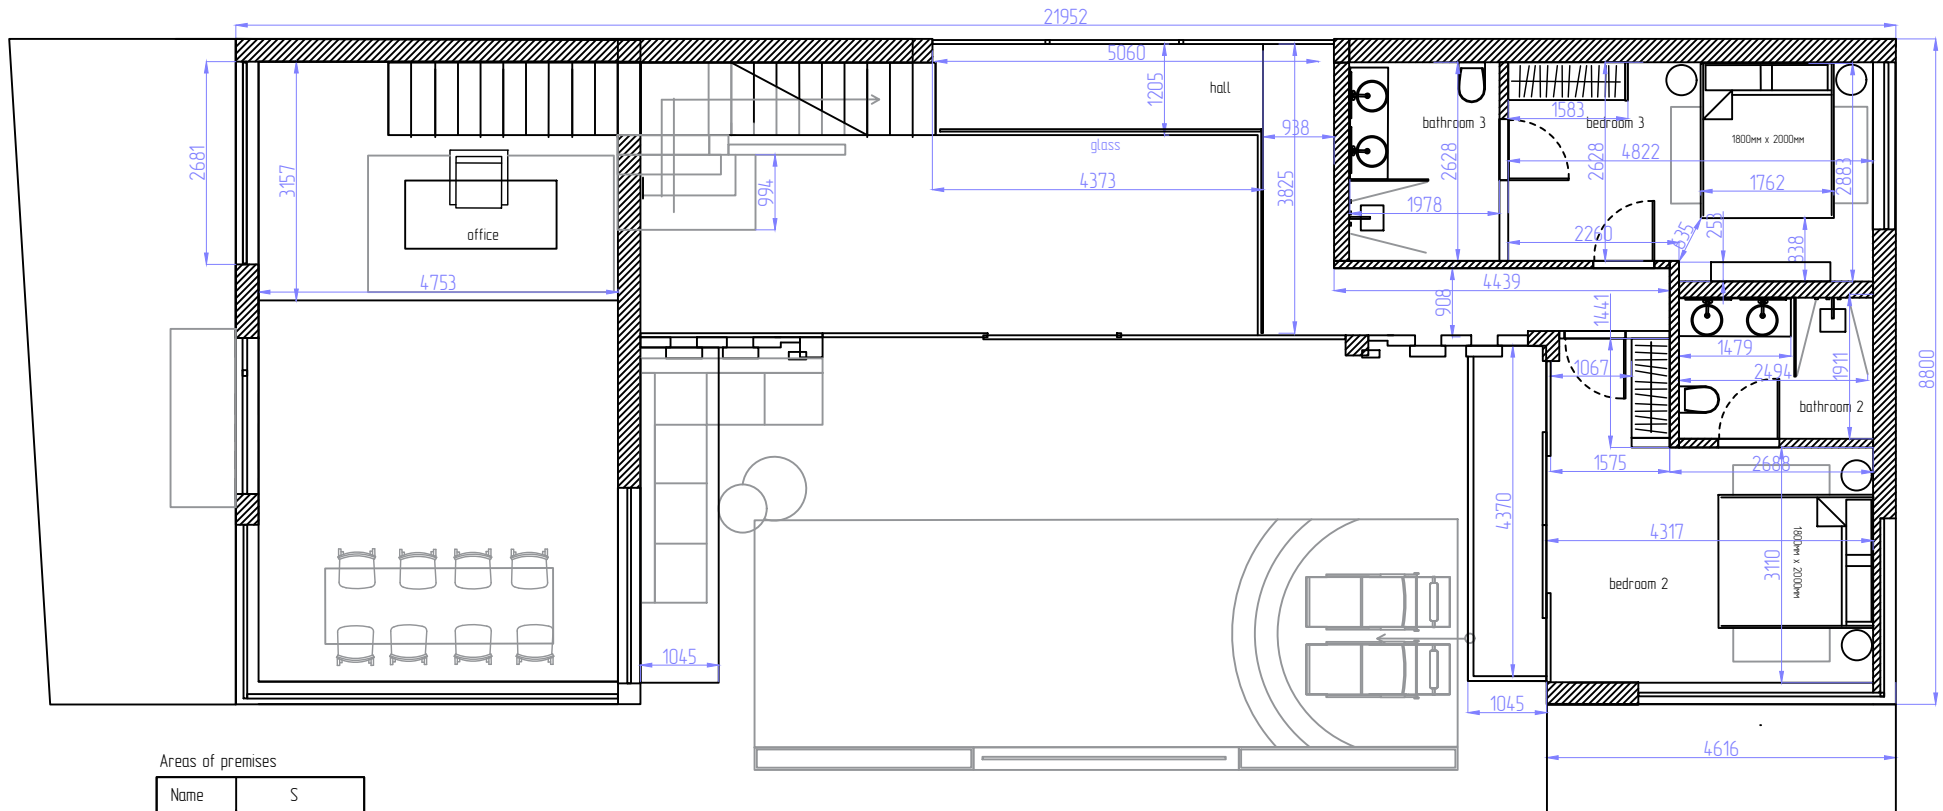

Villa 3 ground floor

Areas of premises

Name	S
Dining Room	35,93m ²
Kitchen	1,7m ²
Lavatory	27m ²
Living Room	6,5m ²
dres. room	28,08m ²
M. bedroom	6,6m ²
M. bathroom	

Total 105,81m²

Deck 1	33,5m ²
Pool	27,8m ²
Entrance	24m ²

Total: 85,3m²

Villa 3

second floor

Areas of premises

Name	S
hall	13,7m ²
bedroom 2	15,5 ²
bathroom 2	4,75m ²
balcony	4,56m ²
bedroom 3	13,58m ²
bathroom 3	5,2m ²
Office	13,66m ²

Total: 70,95 m²