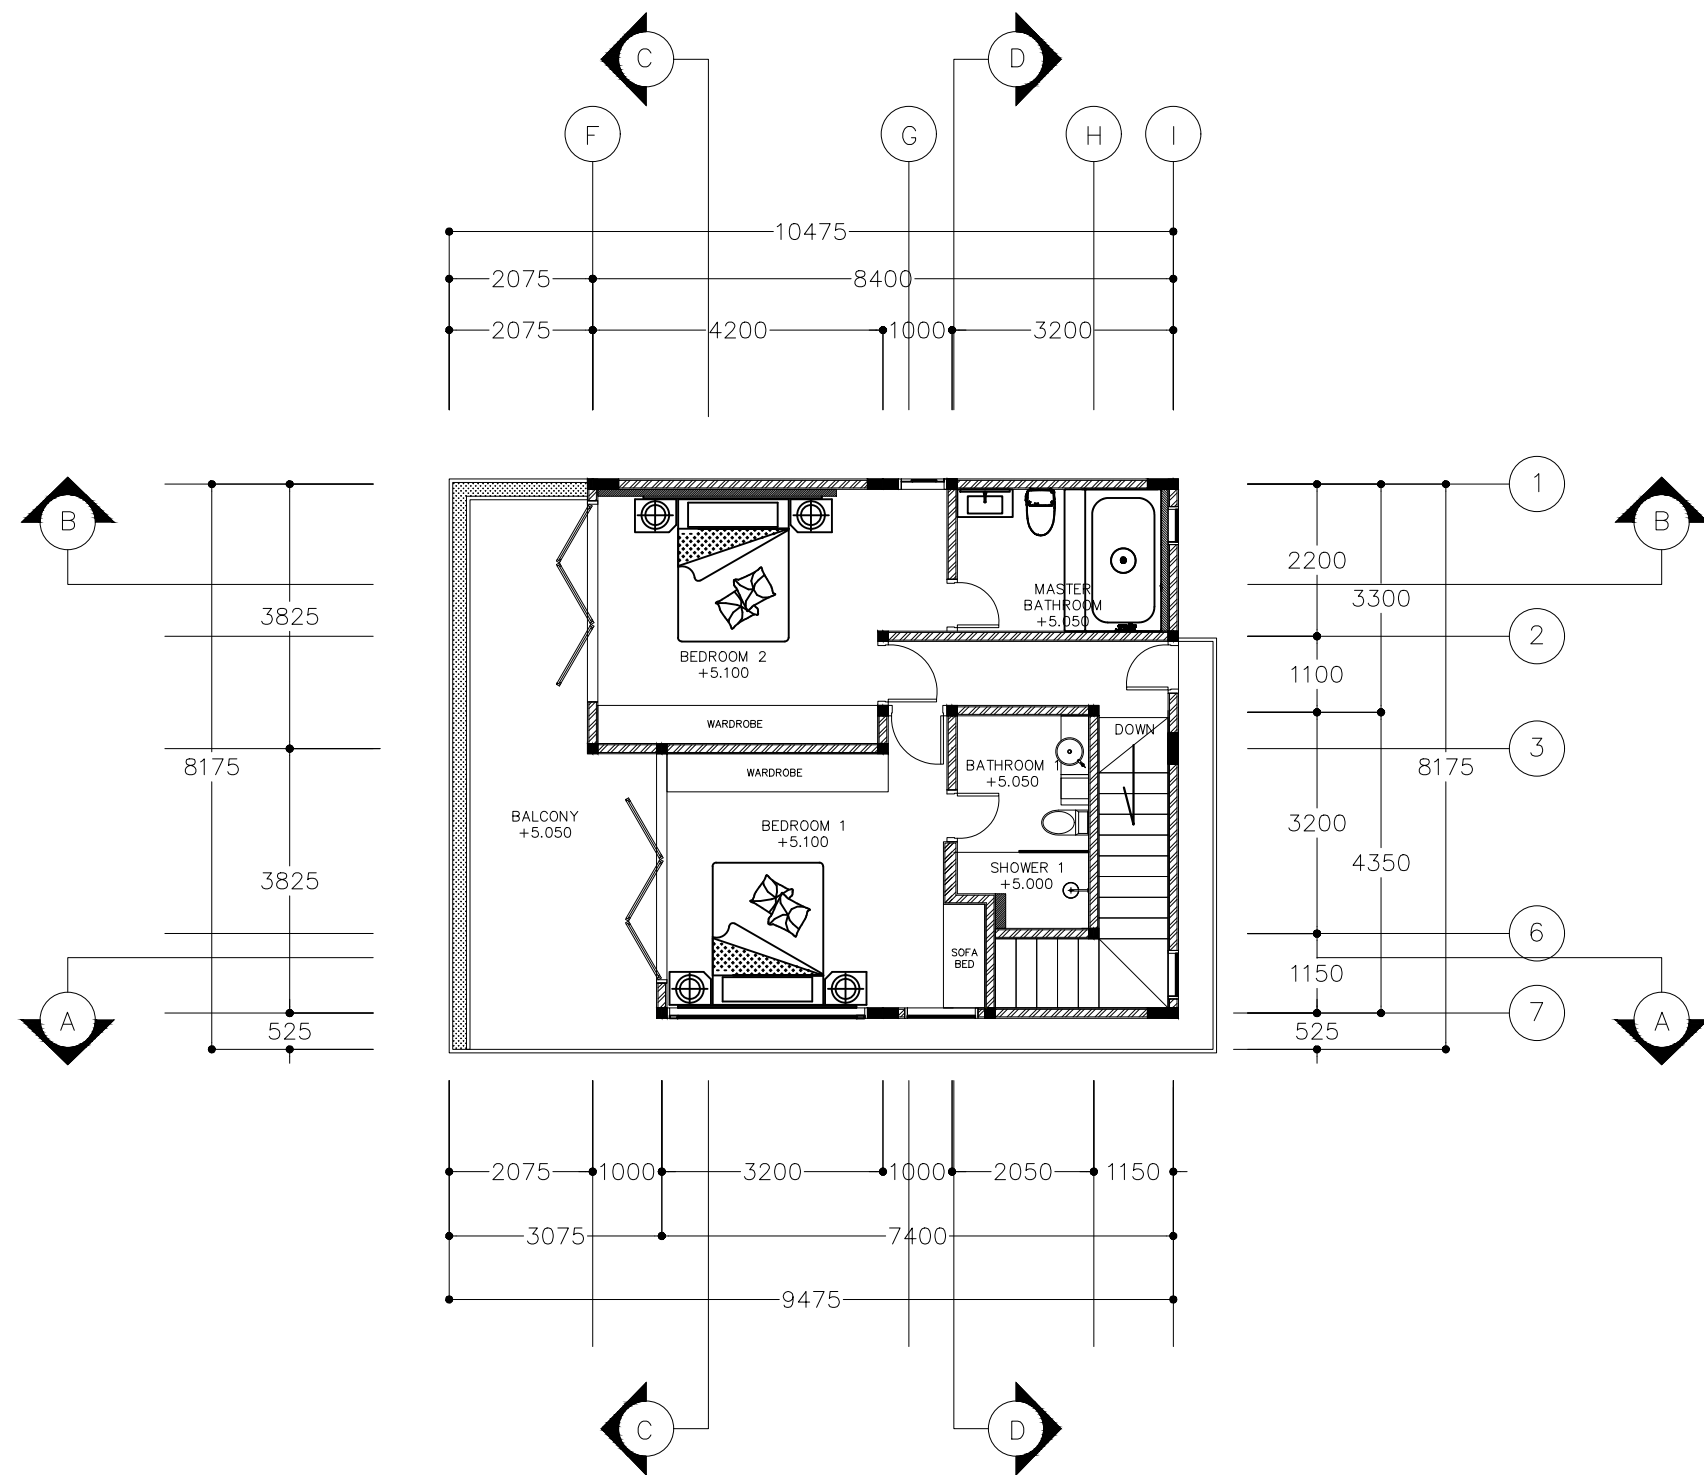

LAYOUT
VILLA 1

KETERANGAN :

- SEMUA DIMENSI MENGGUNAKAN SATUAN MILIMETER
- FFL : FINISHING FLOOR LEVEL
- FPL : FINISHING PLAFOND LEVEL

PROJECT / LOCATION :	MUNGGU VILLA / MUNGGU, MENGWI, BADUNG, BALI	DRAWING TITLE :		ARCHITECT :			NO	NOTES	SIGN
		ARCHITECTURE DRAWING LAYOUT PLAN VILLA 1							
OWNER :	HUGO MORRISON-CORLEY	SCALE : 1 : 100	DATE: 16/ 10 / 2025	NO DRAWING	DRAWING TOTAL	REV			
				02					

FLOOR PLAN
2'ND FLOOR

- KETERANGAN :
- SEMUA DIMENSI MENGGUNAKAN SATUAN MILIMETER
 - FFL : FINISHING FLOOR LEVEL
 - FPL : FINISHING PLAFOND LEVEL

PROJECT / LOCATION :	MUNGGU VILLA / MUNGGU, MENGWI, BADUNG, BALI		DRAWING TITLE : ARCHITECTURE DRAWING FLOOR PLAN VILLA 1 (2'ND FLOOR)			ARCHITECT :			NO	NOTES	SIGN
	OWNER :	HUGO MORRISON-CORLEY		SCALE :	1 : 100	DATE:	16/ 10 / 2025				
								04			