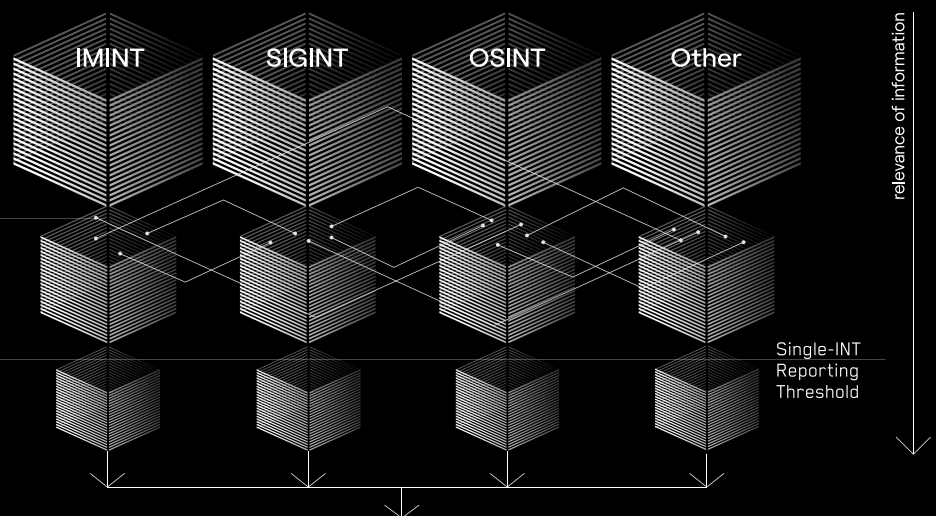

EMDYN removes those blind spots. Through geospatial data fusion, fragmented intelligence streams are combined into a single operational view, enabling faster analysis and better decisions.

Data Fusion

From Fragmented Signals to Verified Intelligence

Traditional intelligence often evaluates data within separate sources. EMDYN unlocks the full value of information by bringing intelligence sources together.

Through multi-source data fusion, signals from satellites, sensors and intelligence databases are analysed as a single operational environment.

Independent datasets reinforce each other, revealing patterns, movements and relationships that would otherwise remain unseen.

The result is verified intelligence delivered at mission speed. Analysts move from fragmented inputs to clear, contextual insight, enabling faster decisions and stronger operational awareness.

EMDYN Data Fusion

Multi-INT Integration Domain

Identify relationships between information in separate Big Data sets

Extract previously unseen value from information below the single-INT reporting threshold

Combine Multi-INT data into a full-context intelligence picture

Single-INT reporting requires information to reach a high threshold of specificity and completeness to provide value in the form of actionable intelligence. Only a limited portion of available information is utilised effectively in this process.