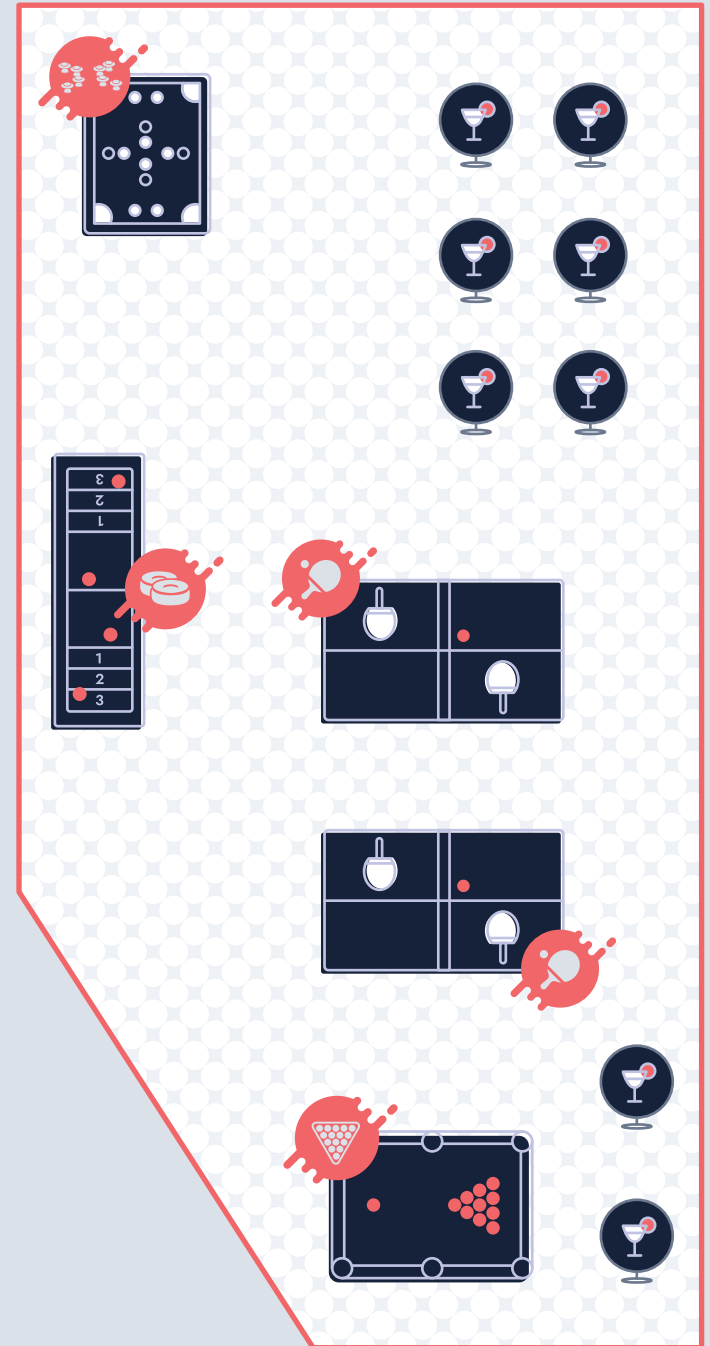

RICOCHET

~1,200 SQ FT

# KING PONG LOUNGE

40-70 PPL

\$275/HR

Designed for nonstop play,  
The King Pong Lounge delivers a  
dynamic atmosphere where groups  
can dive into game after game in a  
lively, competitive setting.

RICOCHET IS A 21+ ESTABLISHMENT

## WHAT'S INCLUDED

- + 1 Bumper Pool Table
- + 2 Butterfly Ping Pong Tables
- + 1 Olhausen Billiards Table
- + 1 Olhausen 16ft Shuffle Board Table
- + 1 TV
- + Area for Catered Food

RESERVE TODAY

KC