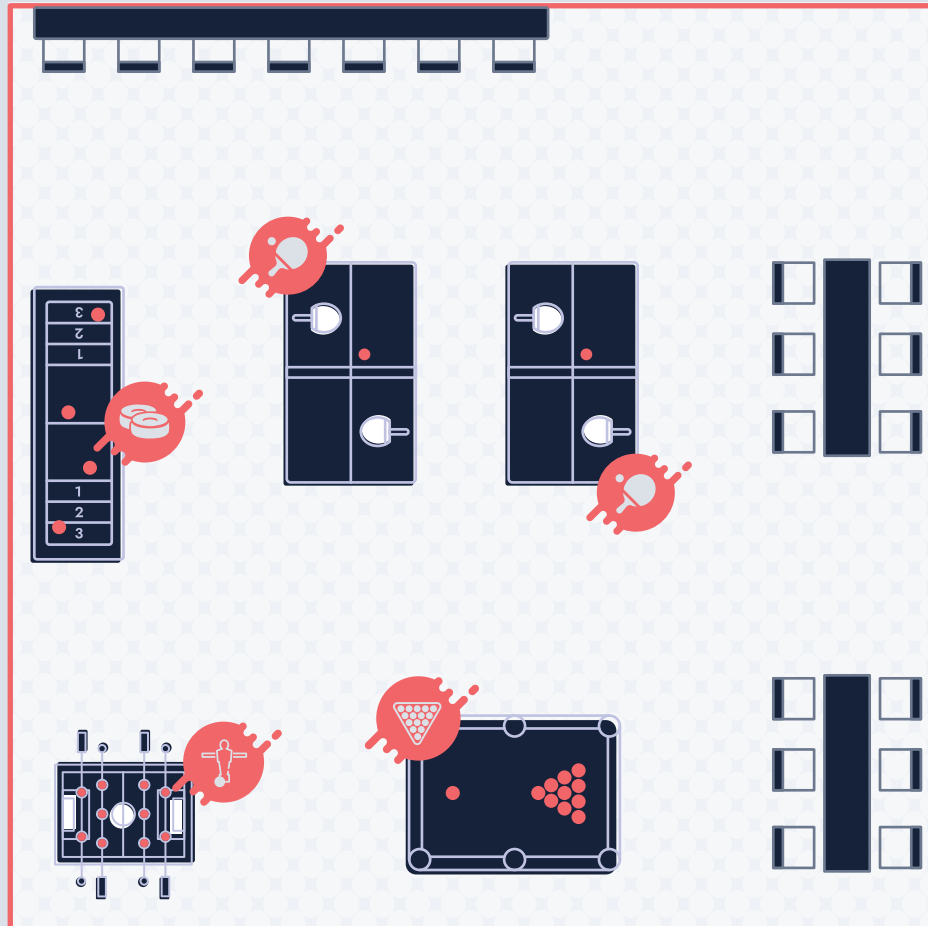

RICOCHET

~1,000 SQ FT

PLAYERS CLUB LOUNGE

40-70 PPL

\$225/HR

A vibrant lounge where the game room meets the cocktail retreat. This high-energy space trades the traditional for the communal, pairing social pockets with a dedicated footprint for premium catering.

RICOCHET IS A 21+ ESTABLISHMENT

WHAT'S INCLUDED

- + 2 Butterfly Ping Pong Tables
- + 1 Olhausen 16ft Shuffle Board Table
- + 1 Olhausen Billiards Table
- + 1 Tornado Foosball
- + 2 TVs
- + Seating for Socializing
- + Area for Catered Food

KC

RESERVE TODAY