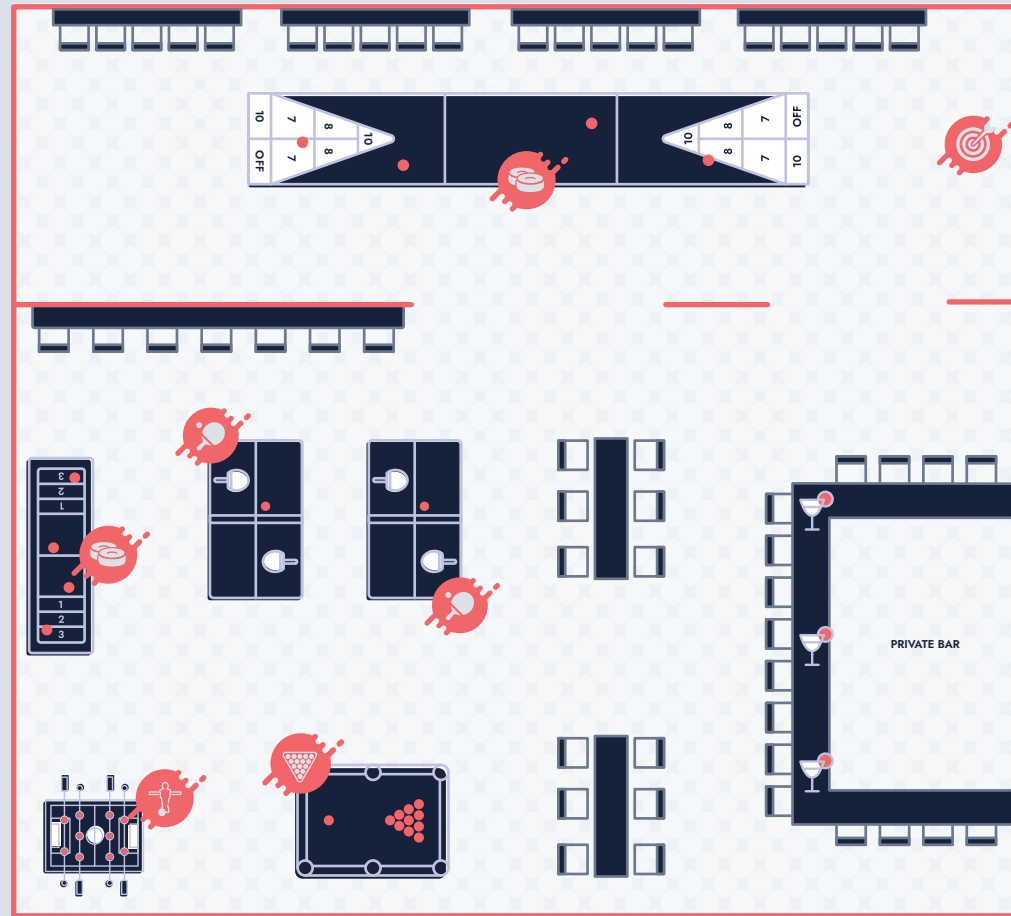

RICOCHET

~3,000 SQ FT

# PLAYERS CLUB LOUNGE VIP

125-200 PPL

\$625/HR

Player's Club Lounge VIP merges the best of our Social Lounge and Player's Club lounges. This expansive layout combines high-energy gaming with upscale amenities, offering the ultimate footprint for large-scale play and gathering.

## WHAT'S INCLUDED

- + 2 Butterfly Ping Pong Tables
- + 1 Olhausen 16ft Shuffle Board Table
- + 1 Olhausen Billiards Table
- + 1 Tornado Foosball
- + Floor Shuffle Board or Bags Set
- + 6 TVs, Seating for Socializing
- + Area For Catered Food
- + Private Bar Access and Seating