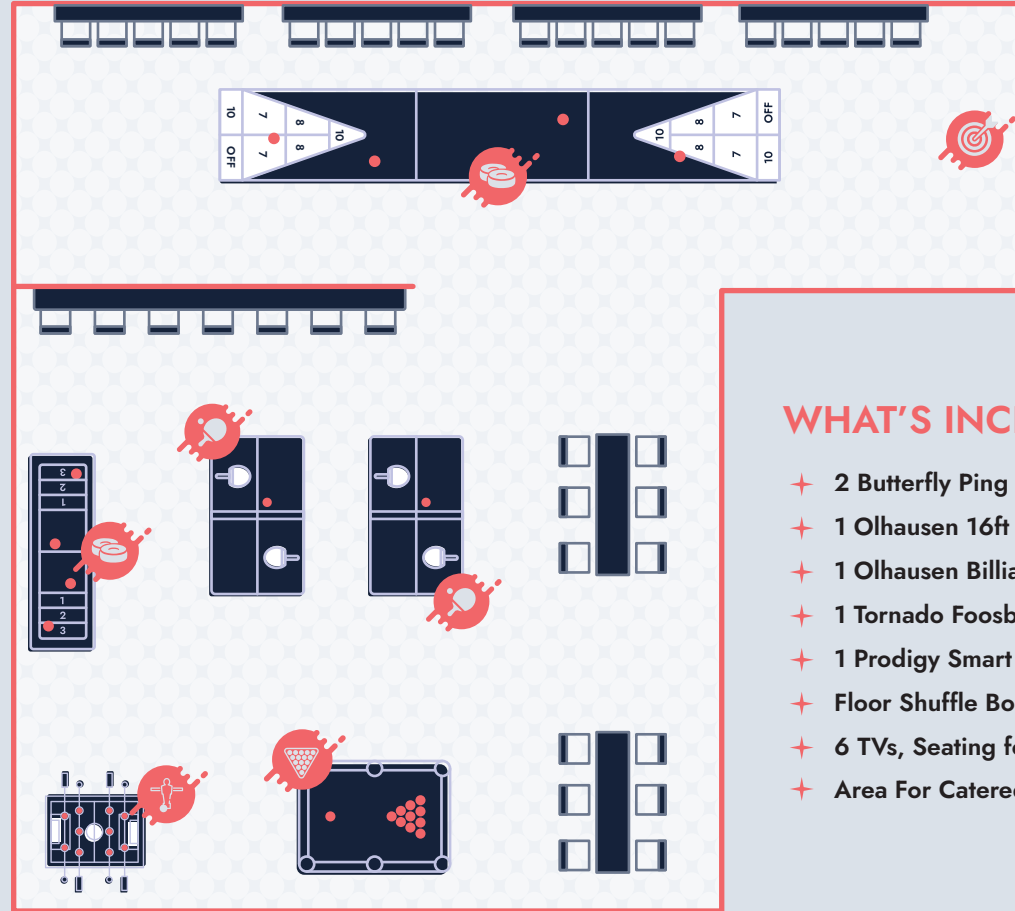

# PLAYERS CLUB EXTENDED

75-140 PPL

\$400/HR

A premier social hub combining our Social Lounge and Players Club Lounge that blends mingling comfort with competitive play, providing a spacious, high-energy backdrop for large-scale gatherings and plenty of room for catered food.

## WHAT'S INCLUDED

- ✦ 2 Butterfly Ping Pong Tables
- ✦ 1 Olhausen 16ft Shuffle Board Table
- ✦ 1 Olhausen Billiards Table
- ✦ 1 Tornado Foosball
- ✦ 1 Prodigy Smart Steel Tip Dart Lane
- ✦ Floor Shuffle Board or Bags Set
- ✦ 6 TVs, Seating for Socializing
- ✦ Area For Catered Food