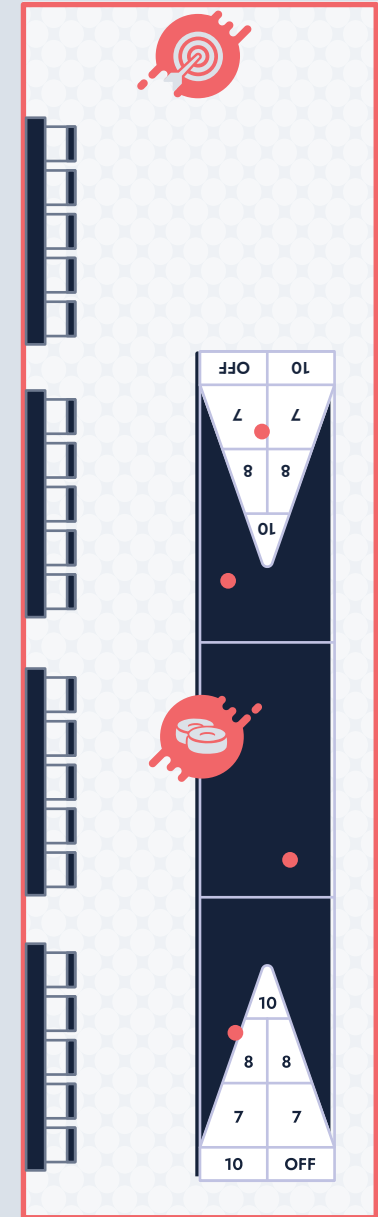

RICOCHET

~1,200 SQ FT

# SOCIAL LOUNGE GAME PLAY

40-60 PPL

\$200/HR

A high-energy social space designed for play, featuring floor shuffleboard and tailgate favorites, perfect for groups looking to stay active and competitive.

RICOCHET IS A 21+ ESTABLISHMENT

## WHAT'S INCLUDED

- ✦ Floor Shuffle Board
- ✦ Tailgate Games
- ✦ 1 Prodigy Smart Steel Tip Dart Lane
- ✦ Areas to Socialize
- ✦ 4 TVs
- ✦ Area for Catered Food

RESERVE TODAY

KC