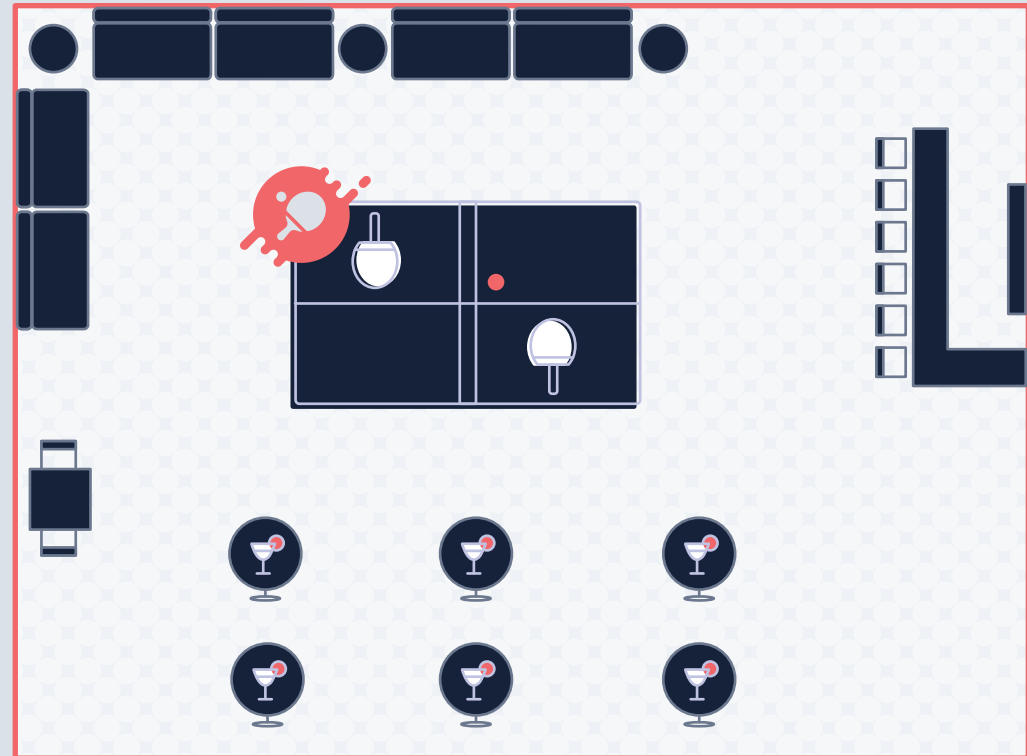

RICOCHET

~1,000 SQ FT

COURTSIDE LOUNGE

10-30 PPL

\$150/HR

Perfect for small to medium-sized gatherings. Slightly larger than the Killerspin VIP section, this area offers ample seating and food options, making it an ideal location for hosting your next intimate party or event.

RICOCHET IS A 21+ ESTABLISHMENT

WHAT'S INCLUDED

- ✦ 1 Premium Killer Spin Pong table
- ✦ Small lounge with 3 couches
- ✦ 2 TVs
- ✦ 1 Joola Pong Table
- ✦ High tops

DSM

RESERVE TODAY