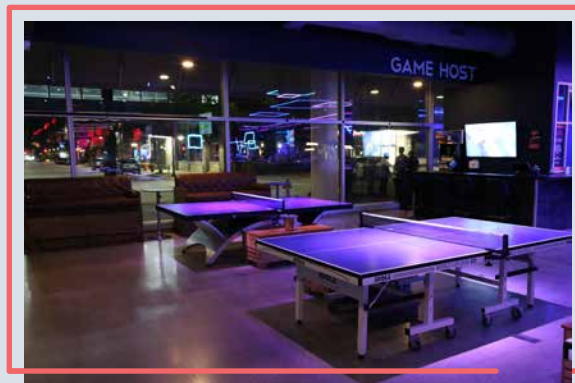

RICOCHET

~1,000 SQ FT

COURTSIDE LOUNGE

10-30 PPL

\$150/HR

Perfect for small to medium-sized gatherings. Slightly larger than the Killerspin VIP section, this area offers ample seating and food options, making it an ideal location for hosting your next intimate party or event.

RICOCHET IS A 21+ ESTABLISHMENT

WHAT'S INCLUDED

- ✦ 1 Premium Killer Spin Pong table
- ✦ Small lounge with 3 couches
- ✦ 2 TVs
- ✦ 1 Joola Pong Table
- ✦ High tops

DSM

RESERVE TODAY