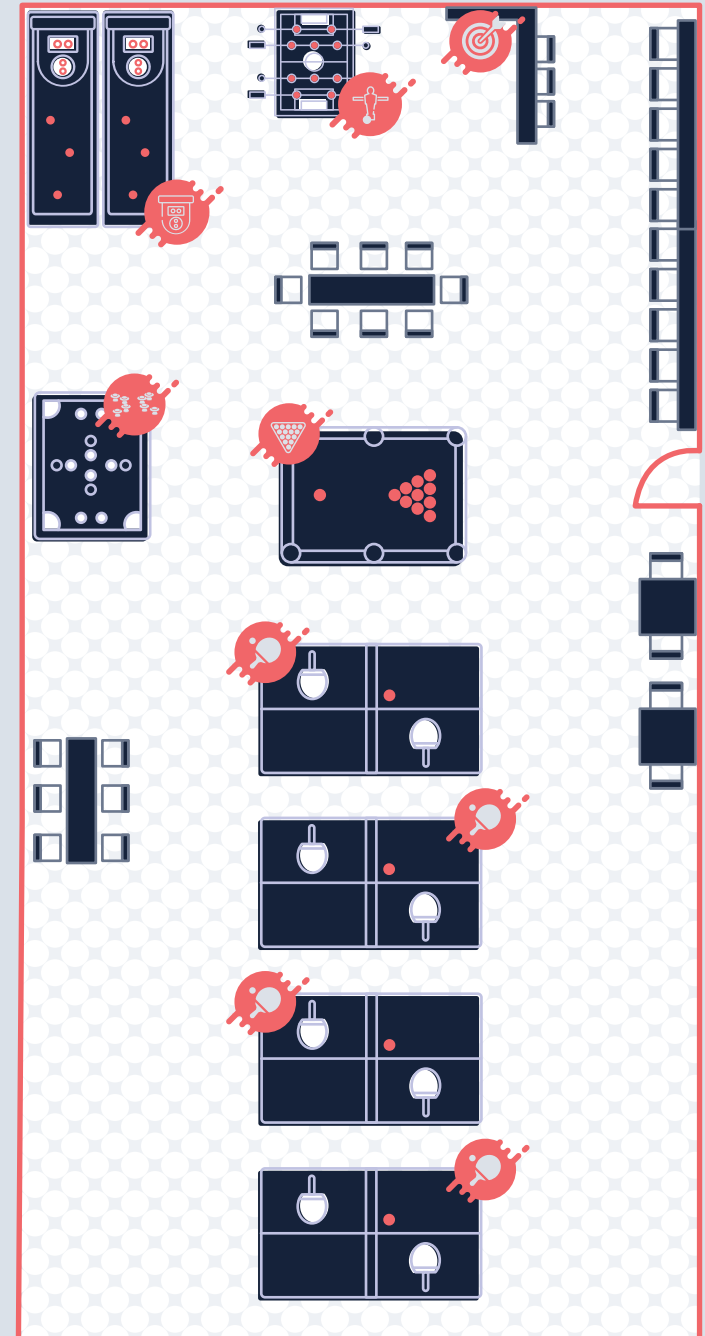

RICOCHET

~2,200 SQ FT

KING PONG LOUNGE EXTENDED

100-150 PPL

\$350/HR

A larger version of the King Pong Lounge this additional space gives your group a little more room, and games! With close proximity to the bar, private patio access, and a wide selection of games, it's the ultimate venue for your private event or party.

RICOCHET IS A 21+ ESTABLISHMENT

WHAT'S INCLUDED

- + 1 Bumper Pool Table
- + 4 Butterfly Ping Pong Tables
- + 1 Olhausen Billiards Table
- + 1 Tornado Foosball
- + 1 Prodigy Smart Steel Tip Dart Lane
- + Skee-ball machines
- + Irish Darts
- + Patio Access

RESERVE TODAY

DSM