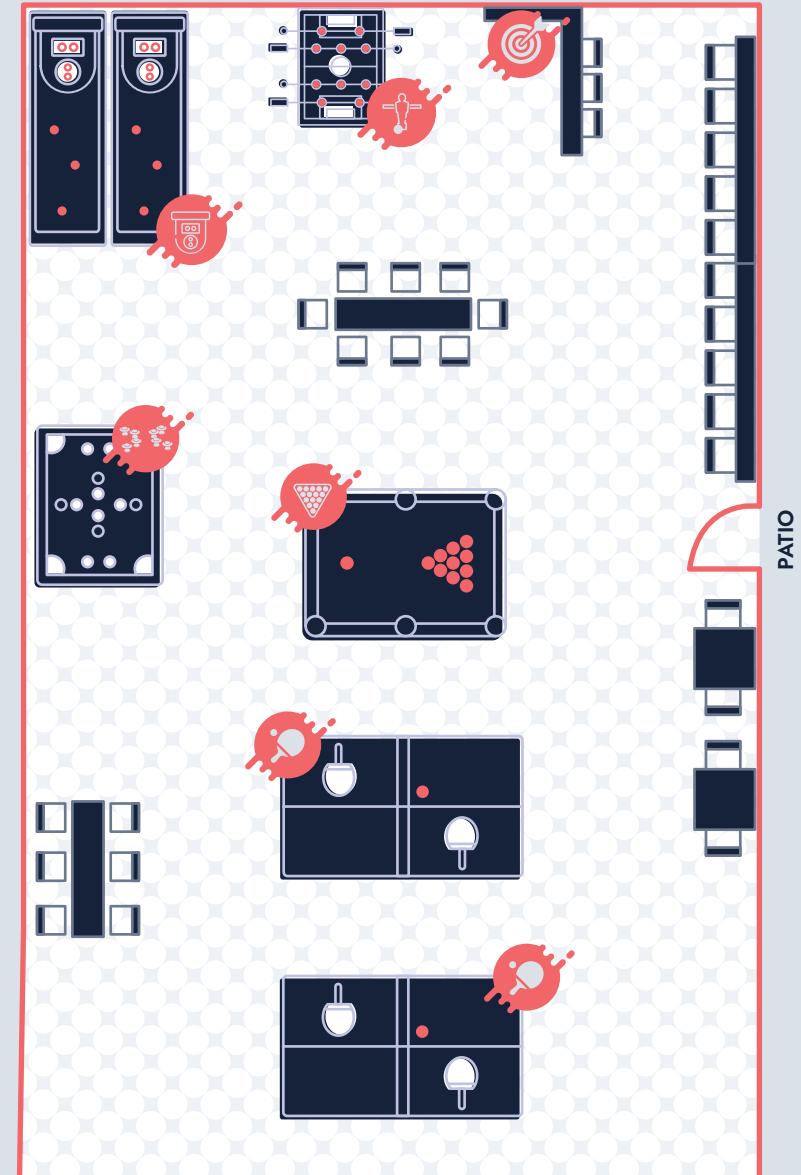

RICOCHET

~1,700 SQ FT

KING PONG LOUNGE

40-50 PPL

\$200/HR

State-of-the-art amenities, this exclusive lounge can accommodate up to 40-50 people. With close proximity to the bar, private patio access, and a wide selection of games, it's the ultimate venue for your private event or party.

WHAT'S INCLUDED

- + 1 Bumper Pool Table
- + 2 Butterfly Ping Pong Tables
- + 1 Olhausen Billiards Table
- + 1 Tornado Foosball
- + 1 Prodigy Smart Steel Tip Dart Lane
- + Skee-ball machines
- + Patio Access