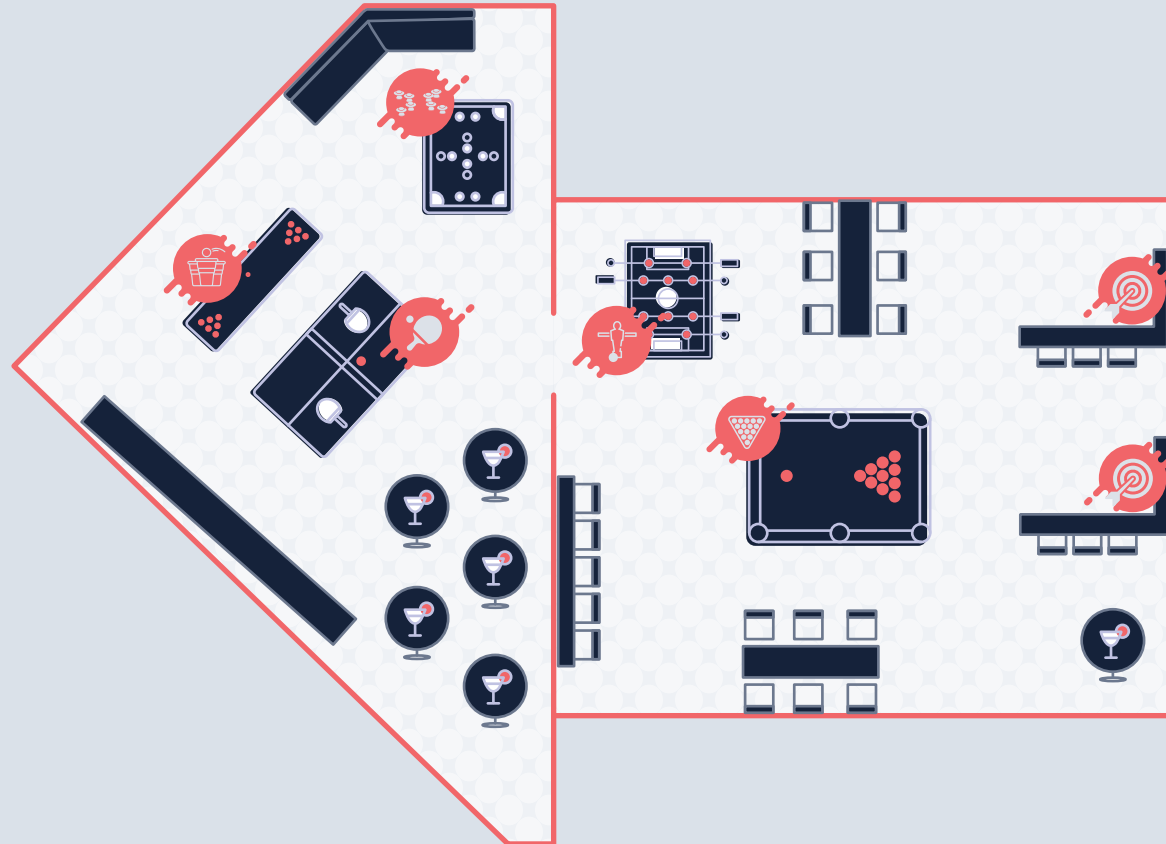

RICOCHET

~2,500 SQ FT

PLAYERS CLUB LOUNGE

60-70 PPL

\$250/HR

Elevate your gaming experience with customizable options tailored to your preferences. Enjoy exclusive access to premium games within the lounge. With amenities including a 16' table for catering, a personal 75" TV with remote access, an enclosed area for speeches, and a wireless mic setup, your event is sure to be a hit.

RICOCHET IS A 21+ ESTABLISHMENT

WHAT'S INCLUDED

- + 1 Butterfly Ping Pong Tables
- + 1 Olhausen 16ft Shuffle Board Table
- + 1 Olhausen Billiards Table
- + 2 Prodigy Smart Steel Tip Dart Lanes
- + 1 Tornado Foosball
- + 1 Bumper Pool Table
- + Lounge with TV