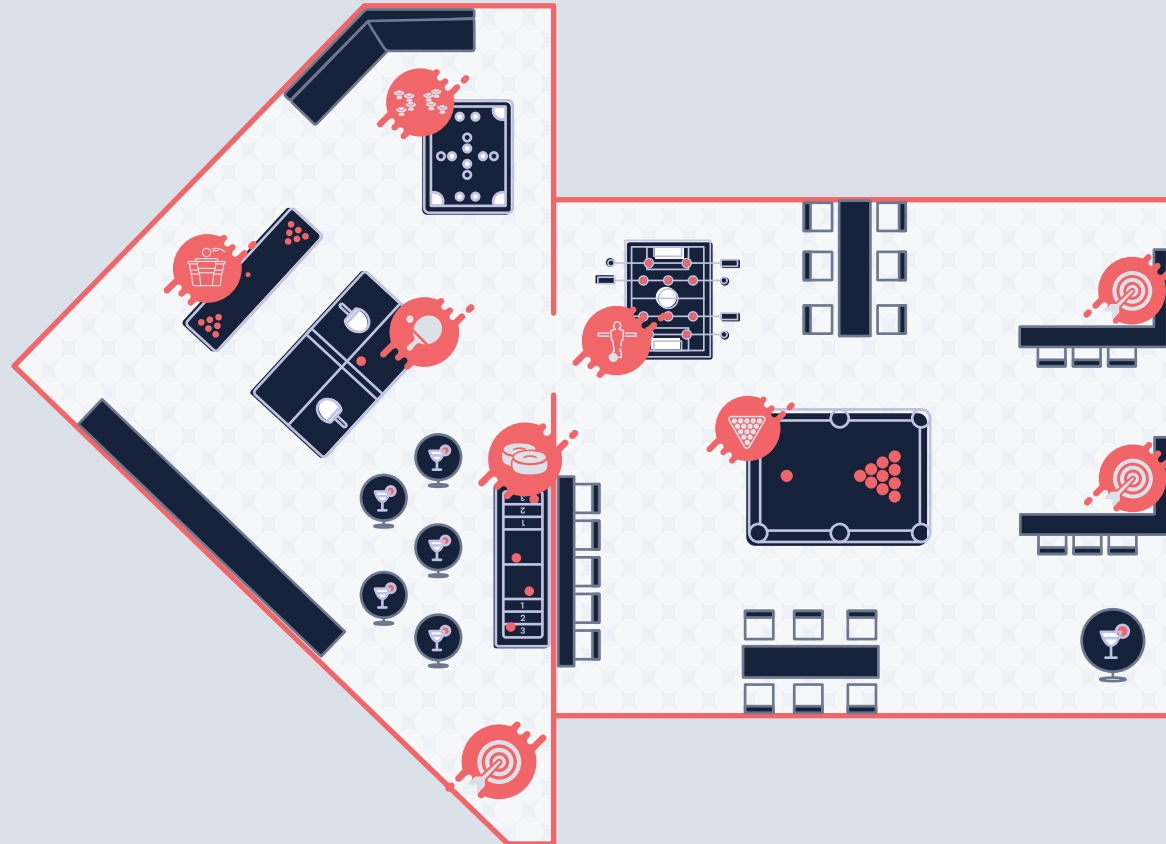

RICOCHET

~2,500 SQ FT

PLAYERS CLUB LOUNGE

60-70 PPL

\$250/HR

Elevate your gaming experience with customizable options tailored to your preferences. Enjoy exclusive access to premium games within the lounge. With amenities including a 16' table for catering, a personal 75" TV with remote access, an enclosed area for speeches, and a wireless mic setup, your event is sure to be a hit.

RICOCHET IS A 21+ ESTABLISHMENT

WHAT'S INCLUDED

- + Ping Pong Table
- + 1 Olhausen 12ft Shuffle Board Table
- + 1 Olhausen Billiards Table
- + 2 Prodigy Smart Steel Tip Dart Lanes
- + 1 Tornado Foosball
- + 1 Bumper Pool Table
- + Lounge with TV
- + Cocktail Table Area