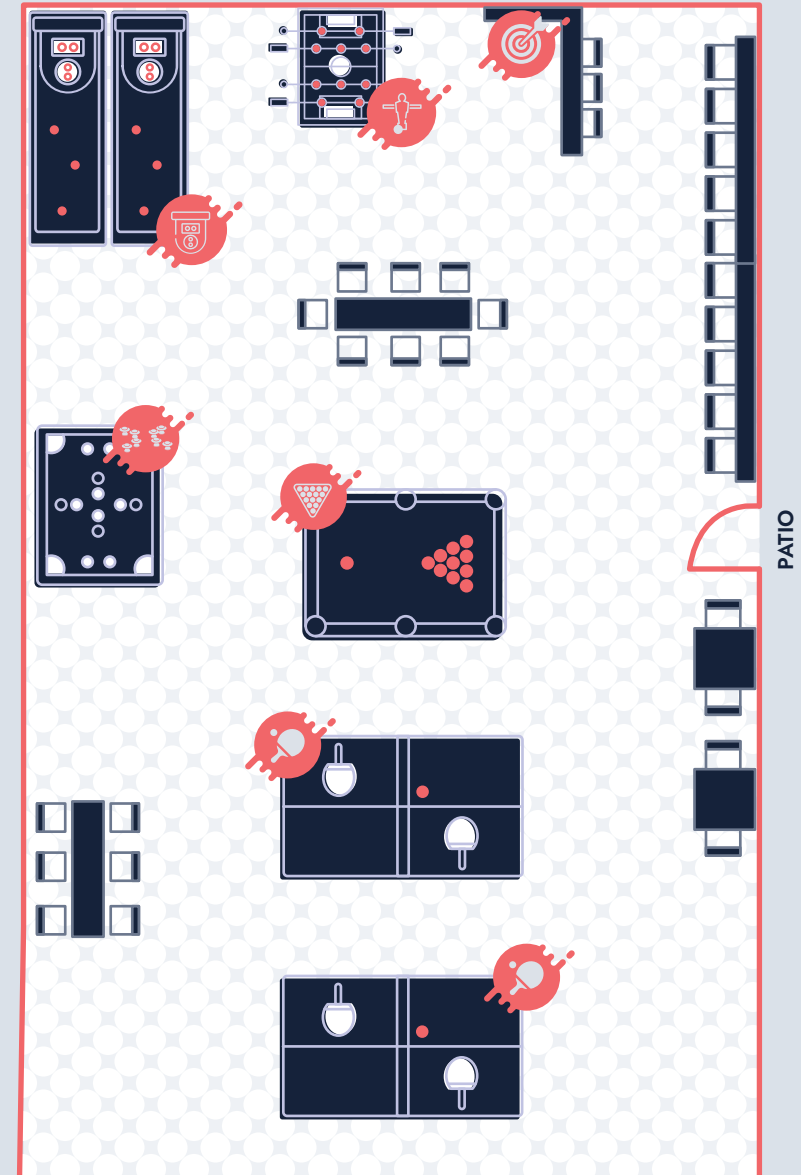

RICOCHET

~1,700 SQ FT

# KING PONG LOUNGE

40-50 PPL

\$200/HR

This exclusive lounge can accommodate up to 40-50 people. With close proximity to the bar, and a wide selection of games, it's the ultimate venue for your private event or party.

## WHAT'S INCLUDED

- + 1 Bumper Pool Table
- + 2 Ping Pong Tables
- + 1 Olhausen Billiards Table
- + 1 Tornado Foosball
- + 1 Prodigy Smart Steel Tip Dart Lane
- + Skee-ball machines
- + Patio Access

RESERVE TODAY