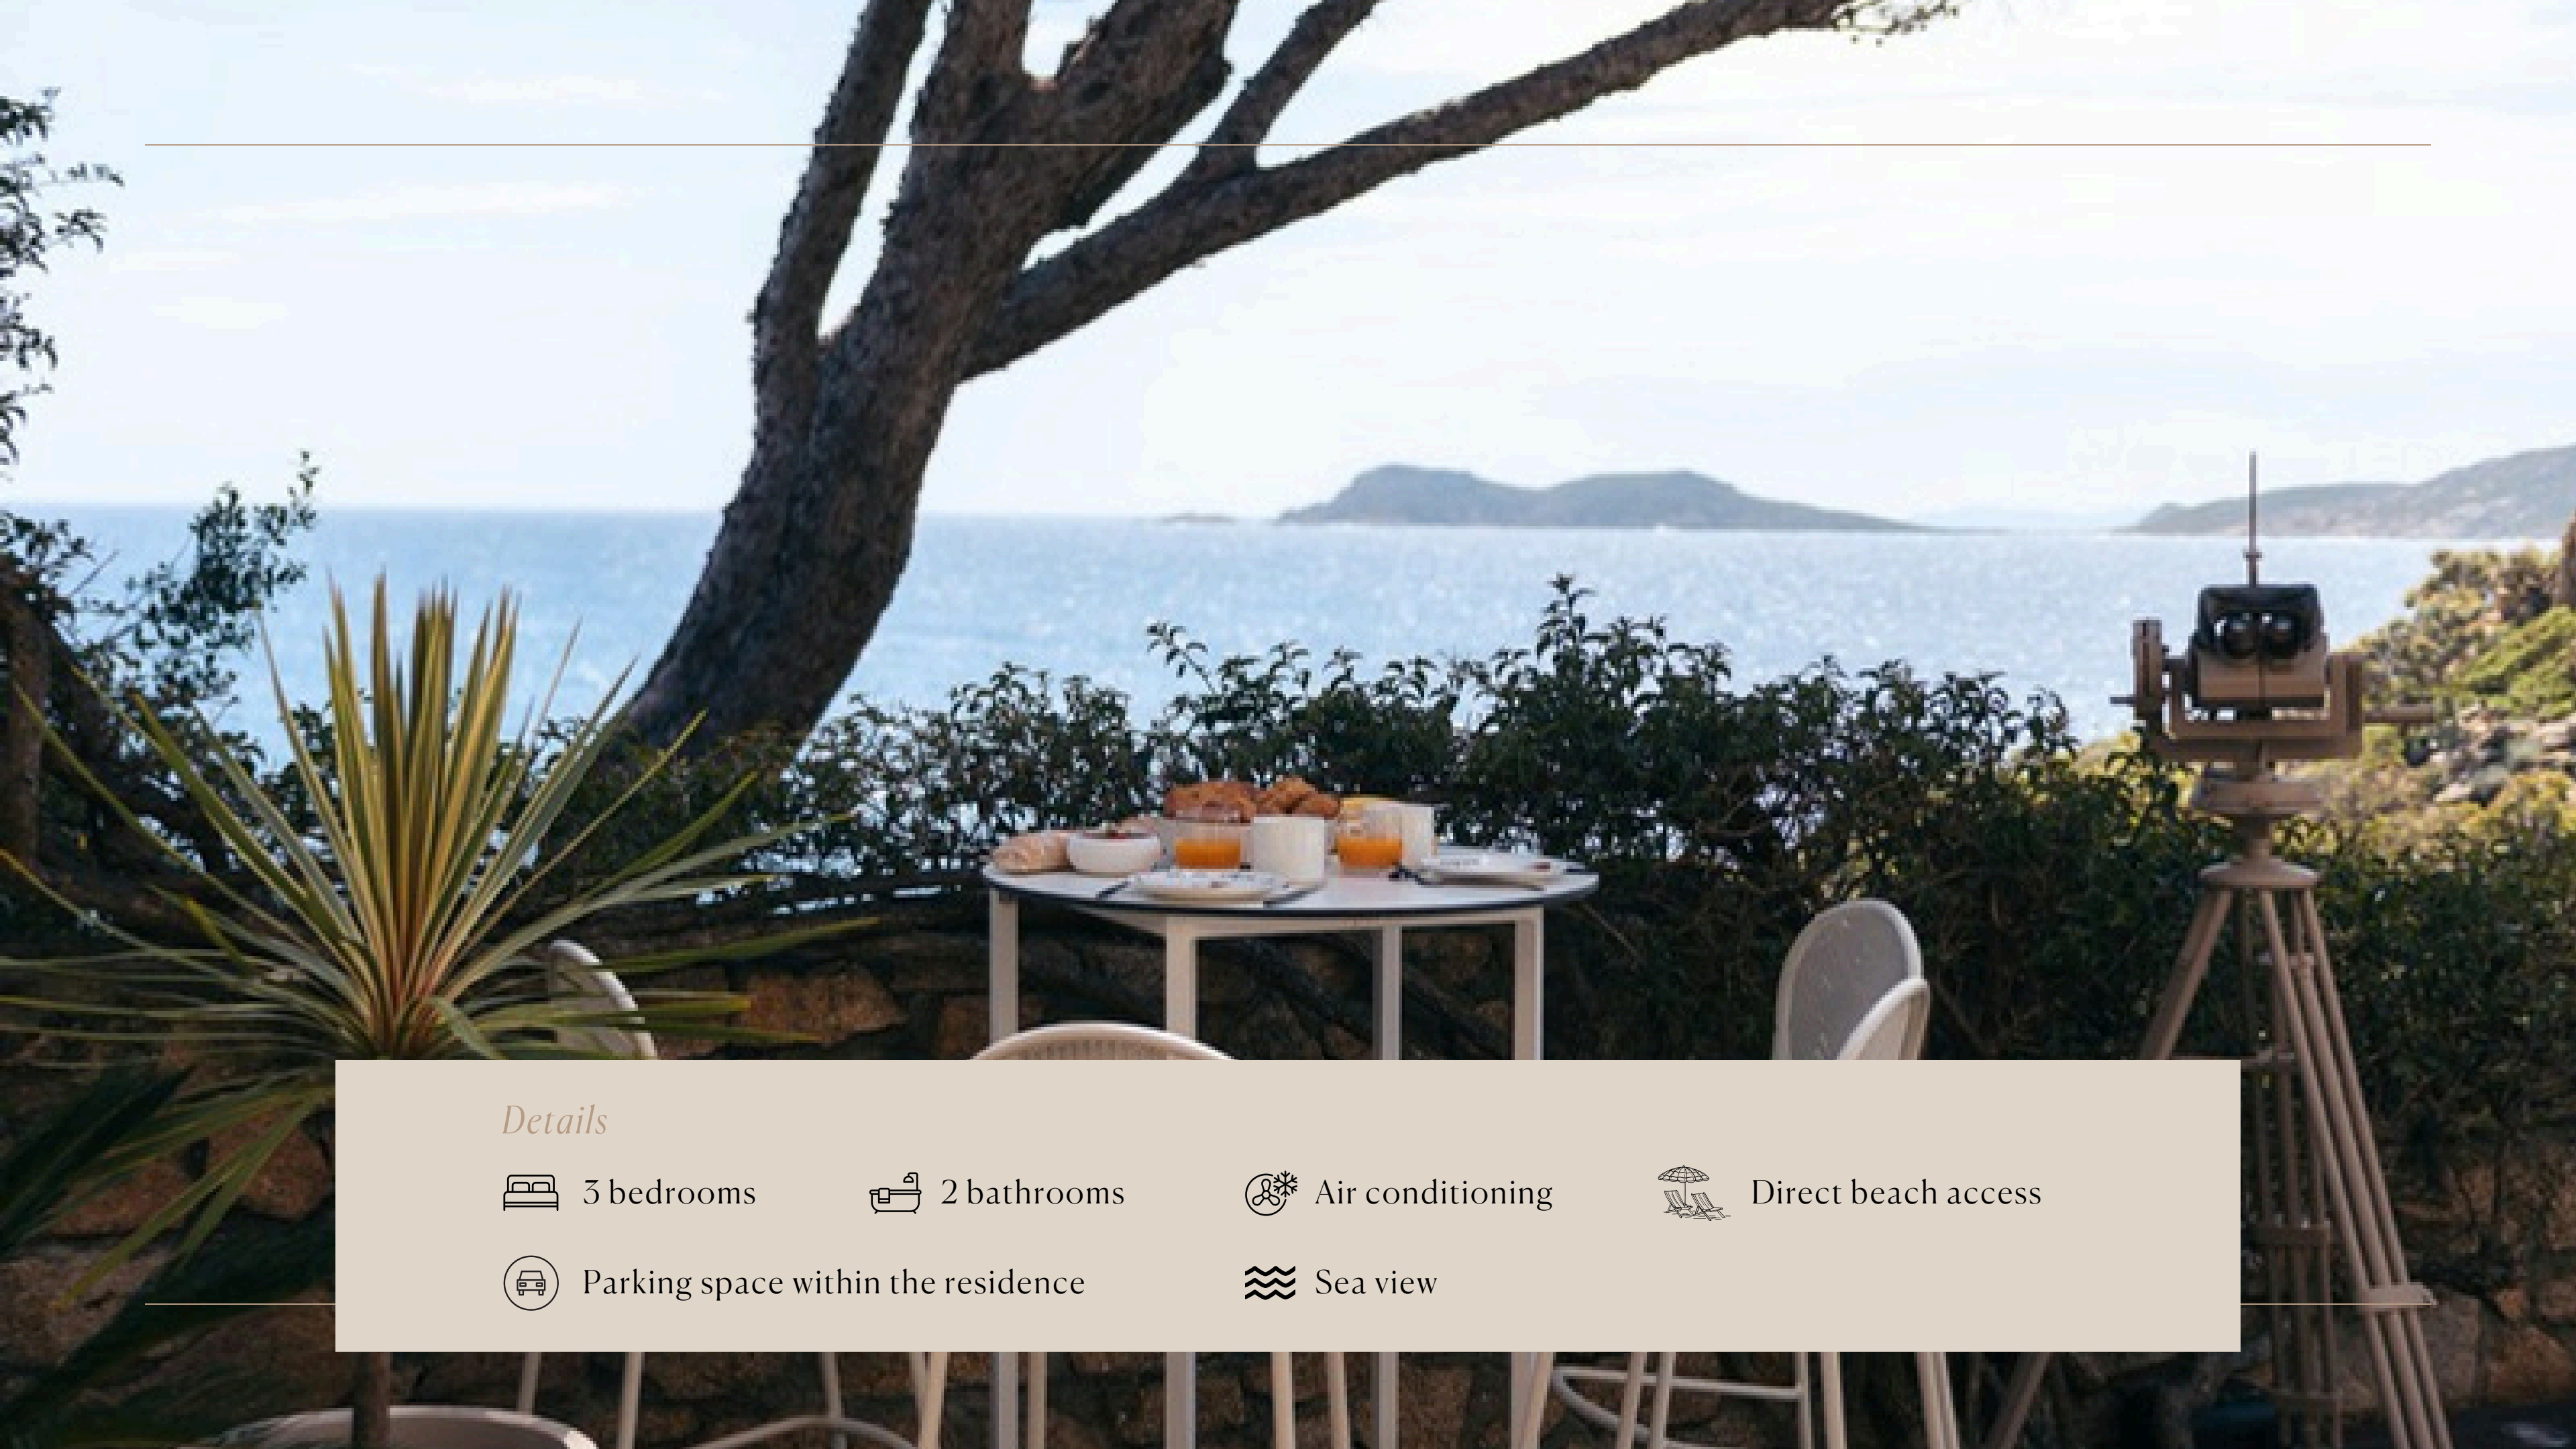

### *Details*

 3 bedrooms

 2 bathrooms

 Air conditioning

 Direct beach access

 Parking space within the residence

 Sea view

Located within the prestigious Domaine de Camarat in Ramatuelle, Villa Taillat offers an exclusive living environment between sea and nature. Benefiting from direct beach access, sea views, and a secure setting, it features a living room with a fully equipped open-plan kitchen and bright spaces, ideal for peaceful stays close to Saint-Tropez.

The exteriors provide a pleasant outdoor living space, ideal for relaxation. Set in a peaceful and natural environment, they allow guests to fully enjoy the Mediterranean climate in complete tranquility.