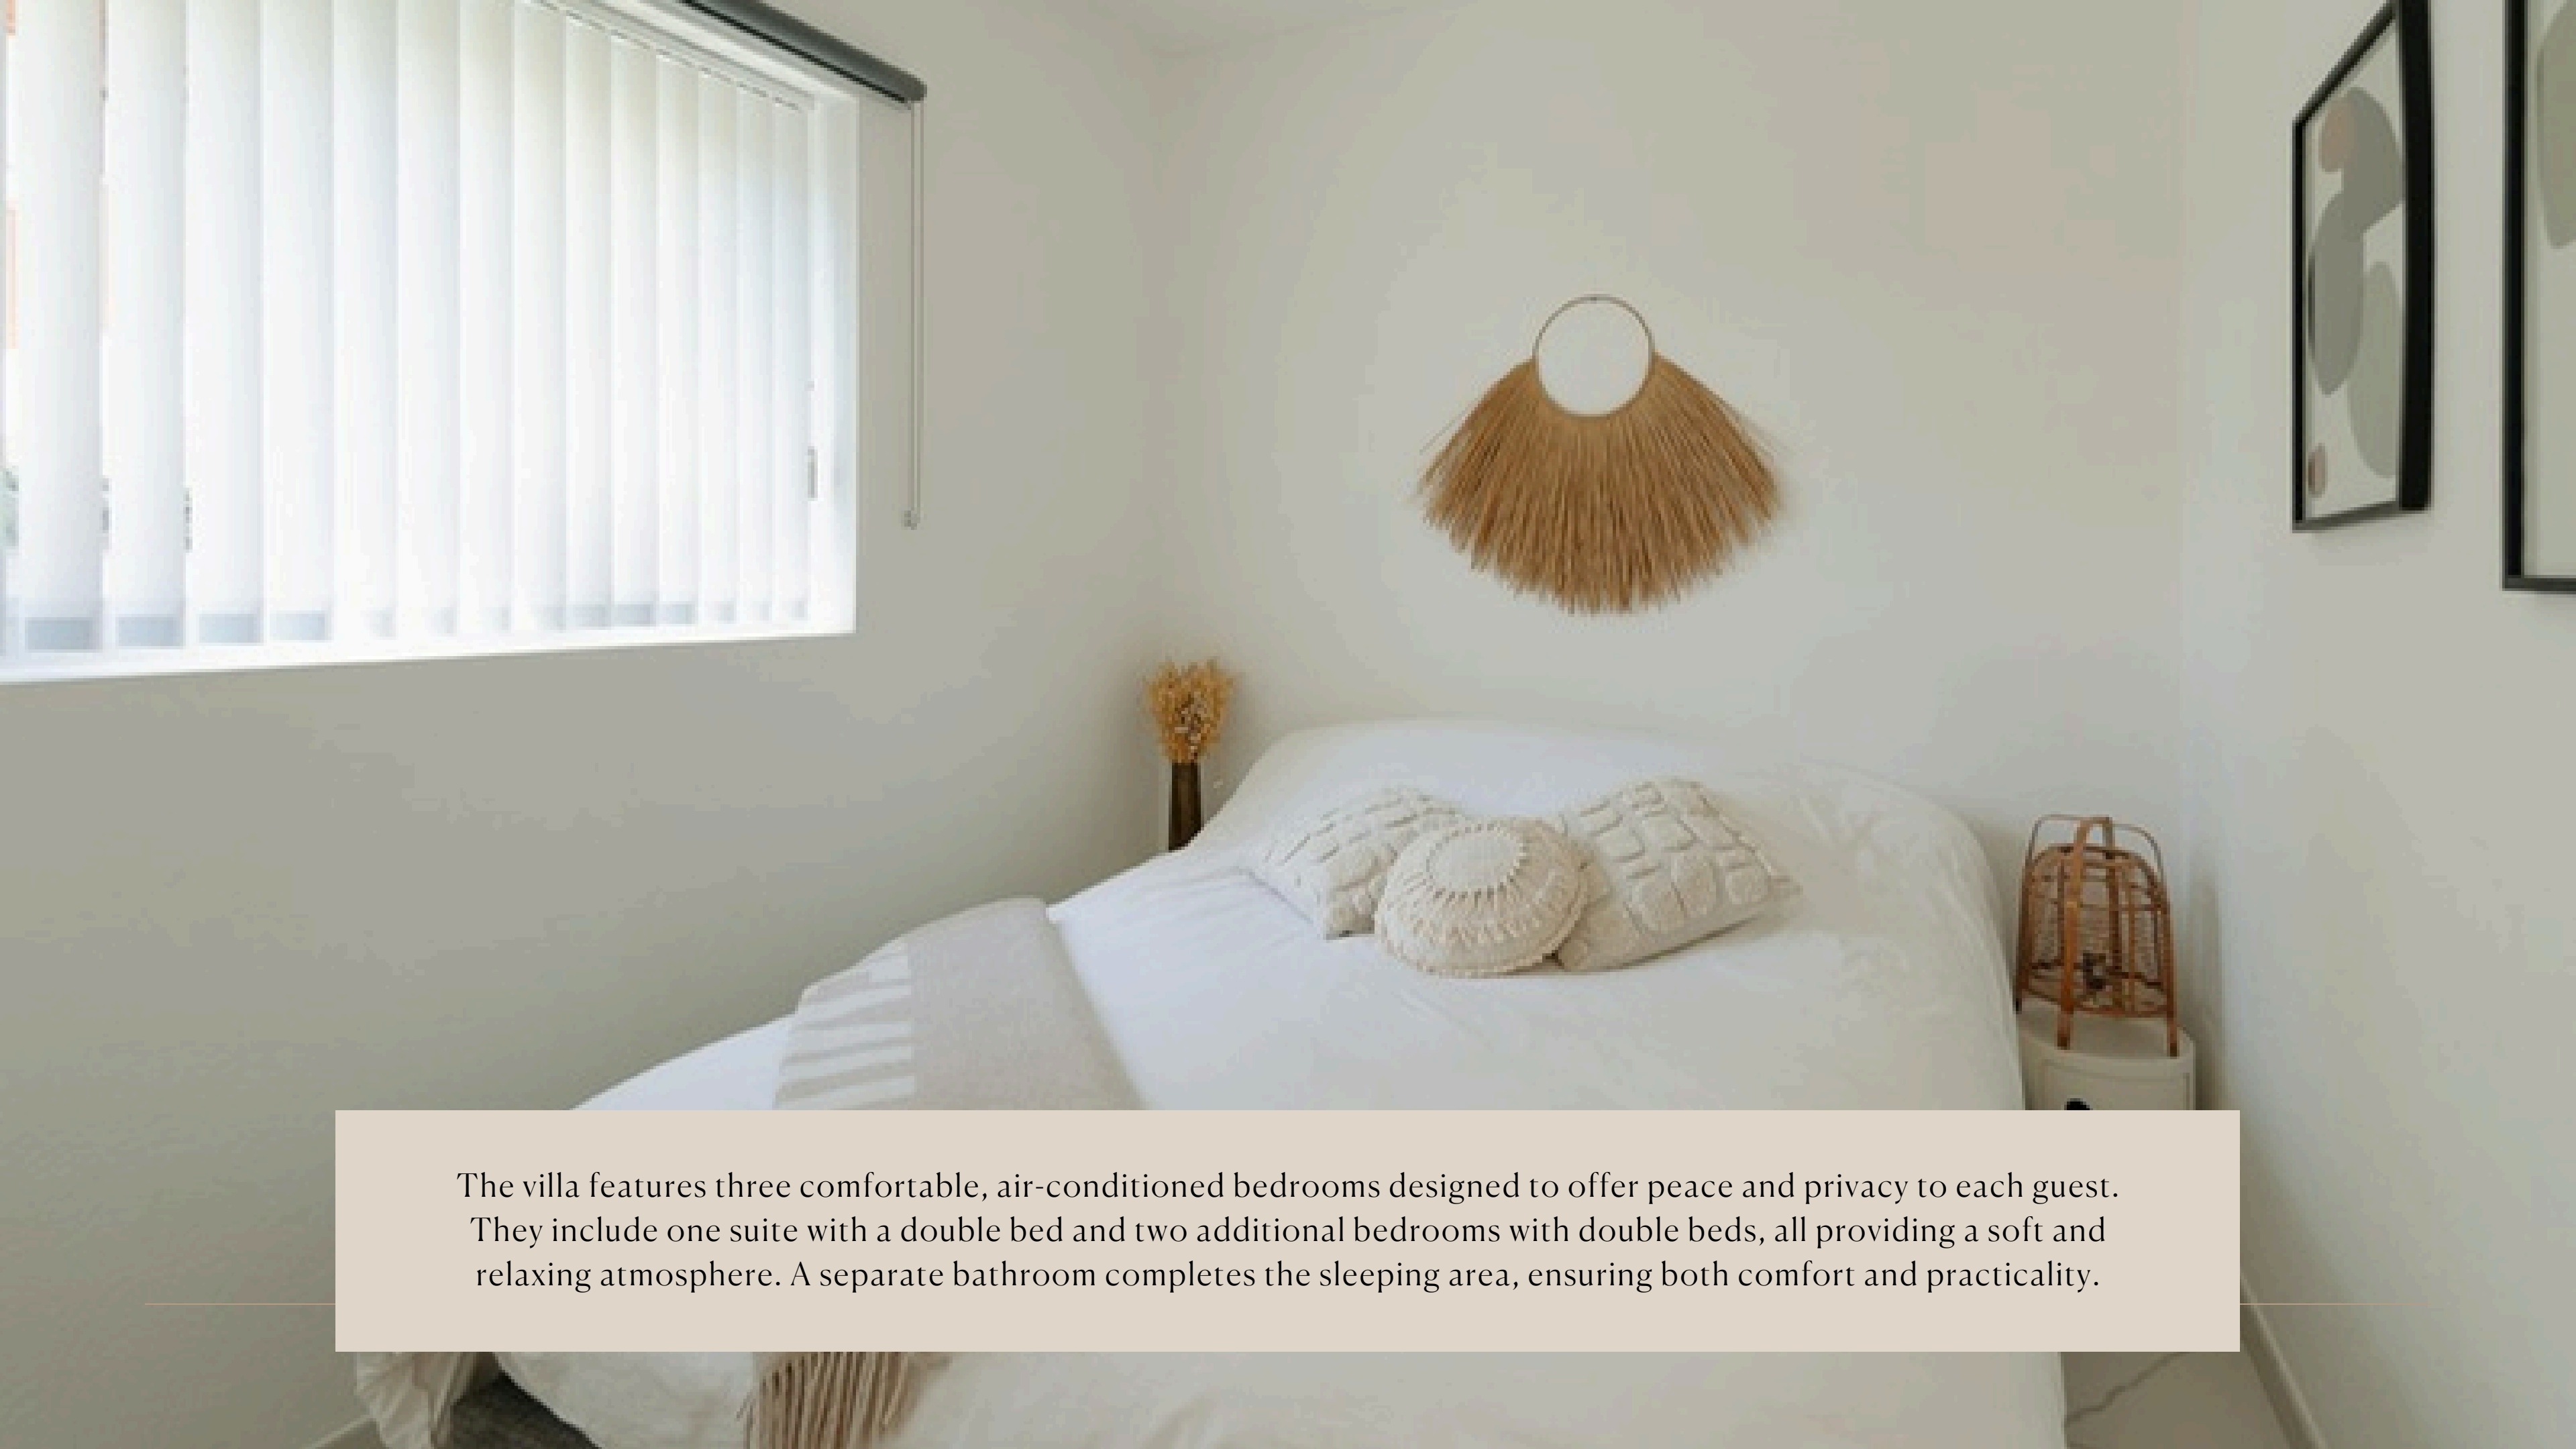

### *Details*

 3 bedrooms

 2 bathrooms

 Air conditioning

 Direct beach access

 Parking space within the residence

 Sea view

Located within the prestigious Domaine de Camarat in Ramatuelle, Villa Taillat offers an exclusive living environment between sea and nature. Benefiting from direct beach access, sea views, and a secure setting, it features a living room with a fully equipped open-plan kitchen and bright spaces, ideal for peaceful stays close to Saint-Tropez.

The villa features three comfortable, air-conditioned bedrooms designed to offer peace and privacy to each guest. They include one suite with a double bed and two additional bedrooms with double beds, all providing a soft and relaxing atmosphere. A separate bathroom completes the sleeping area, ensuring both comfort and practicality.