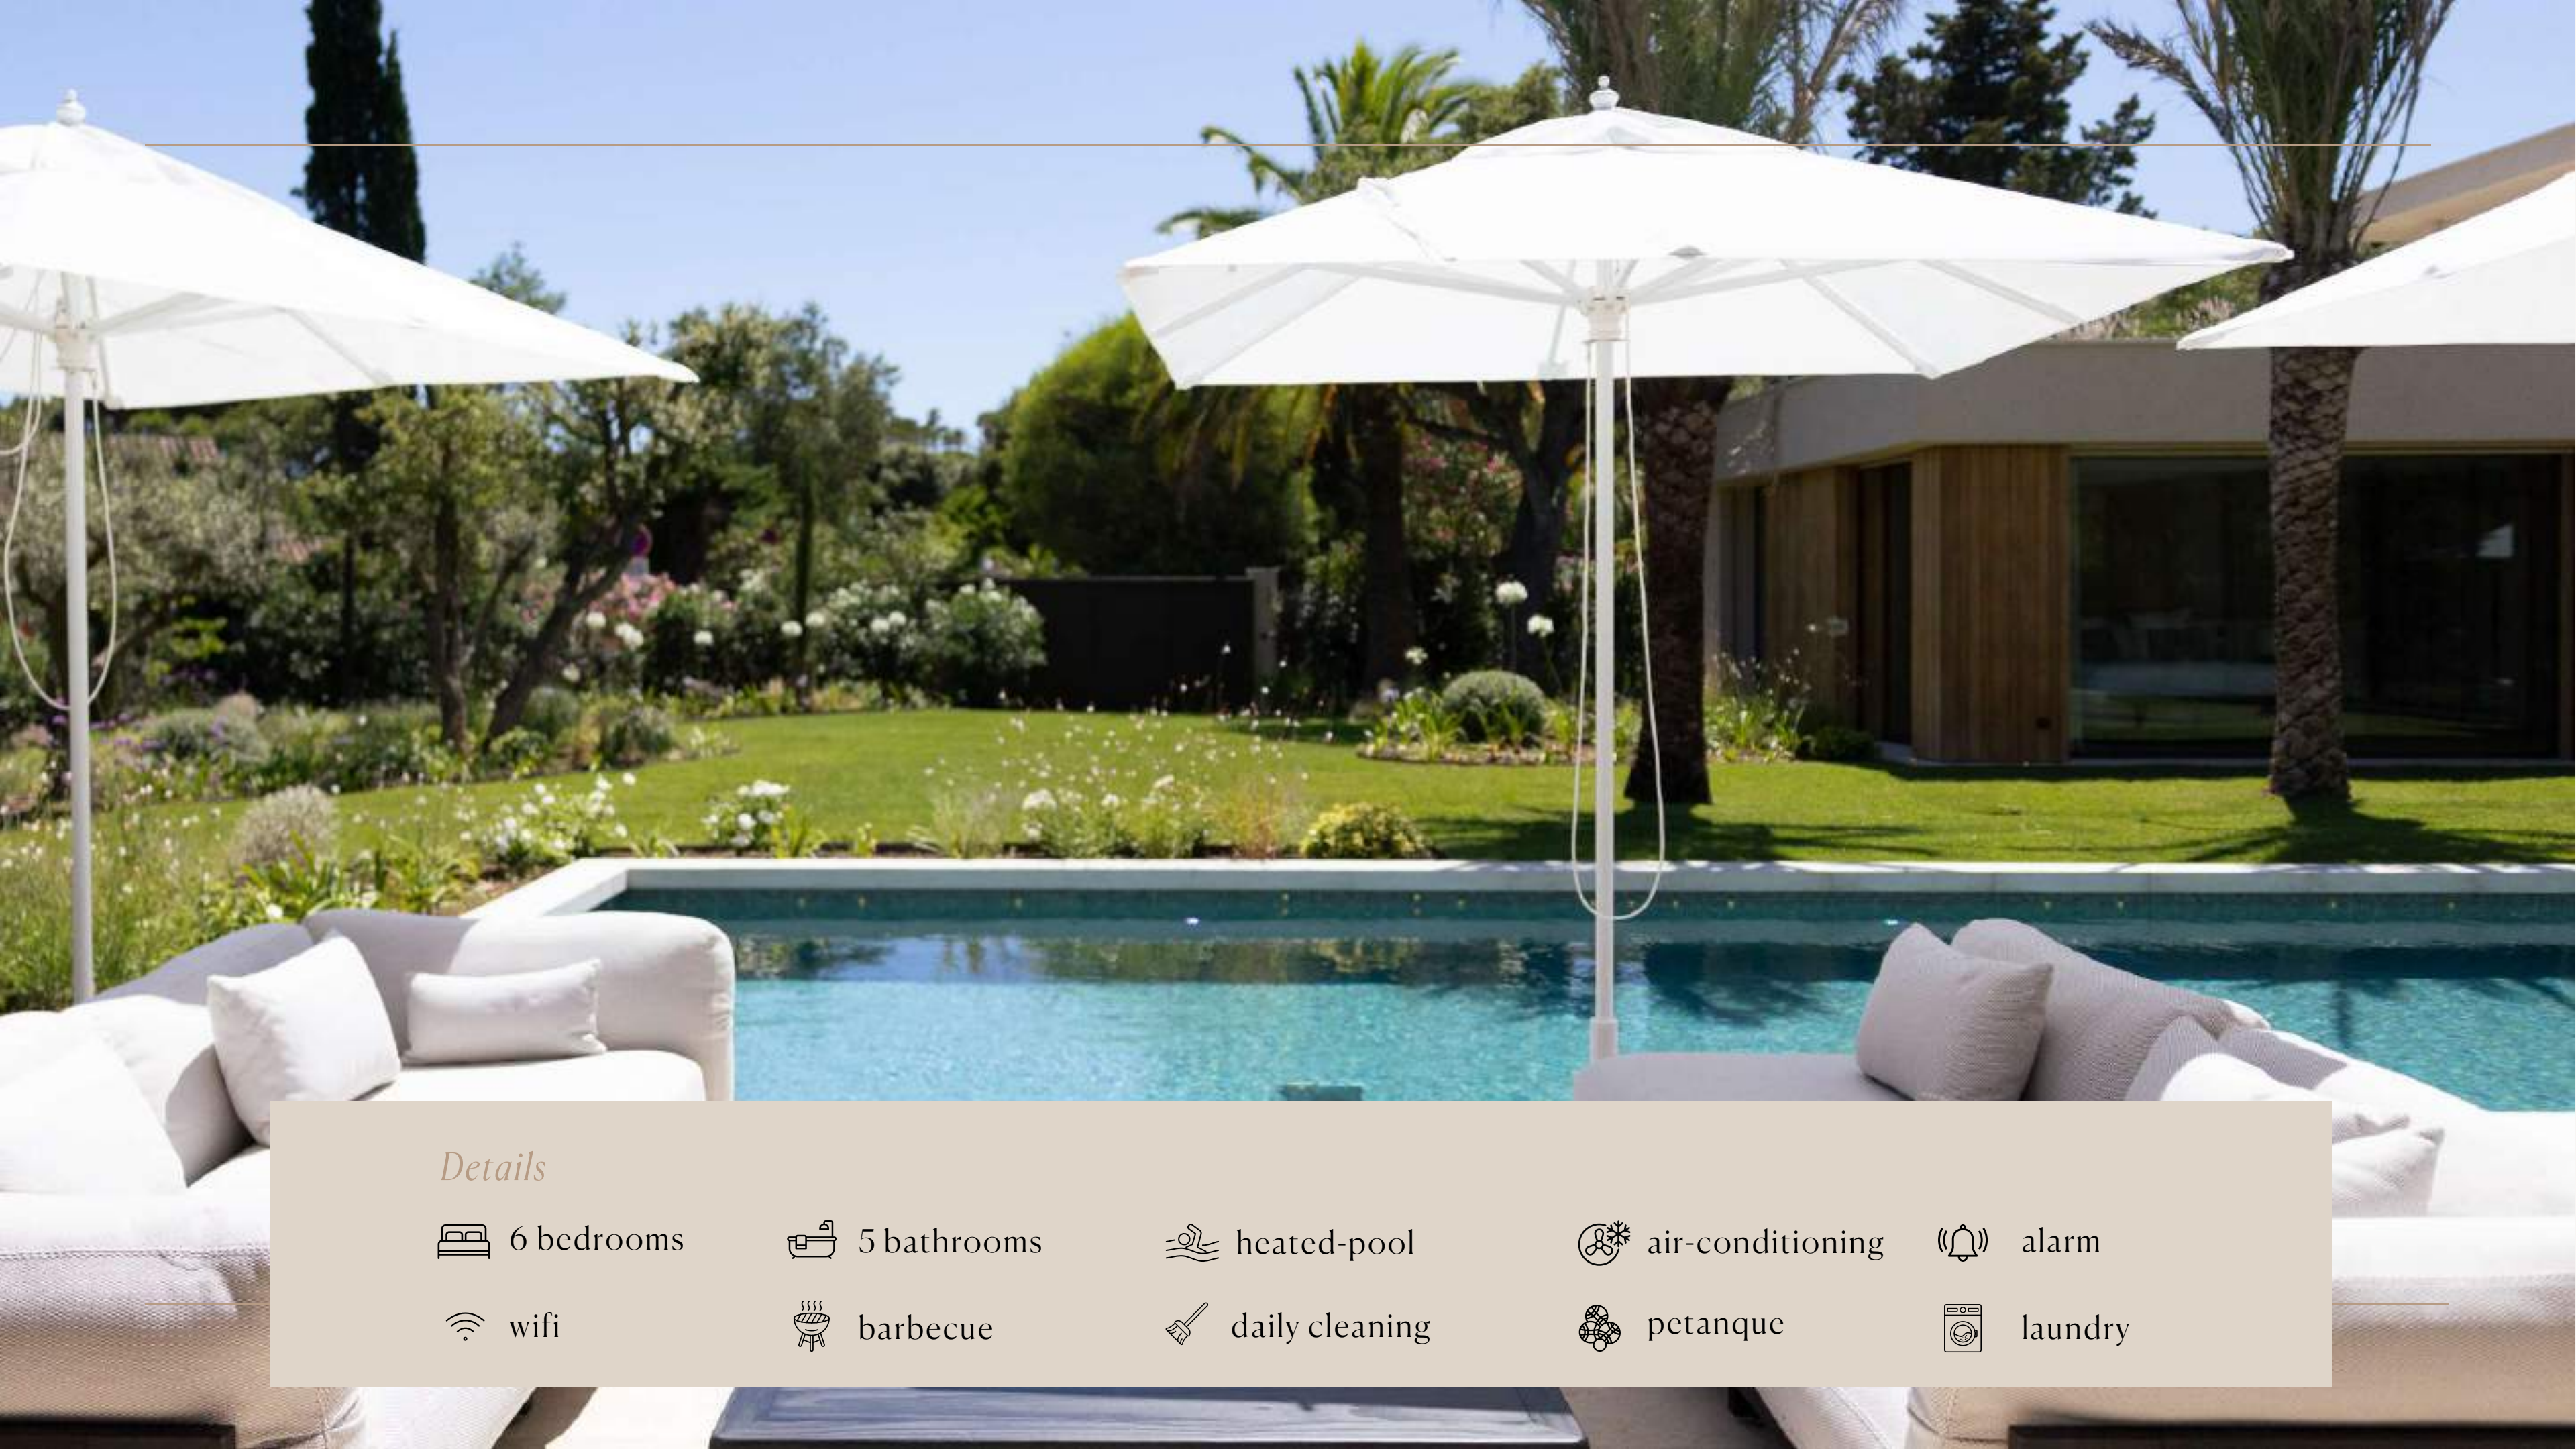

Details

6 bedrooms

5 bathrooms

heated-pool

air-conditioning

alarm

wifi

barbecue

daily cleaning

petanque

laundry