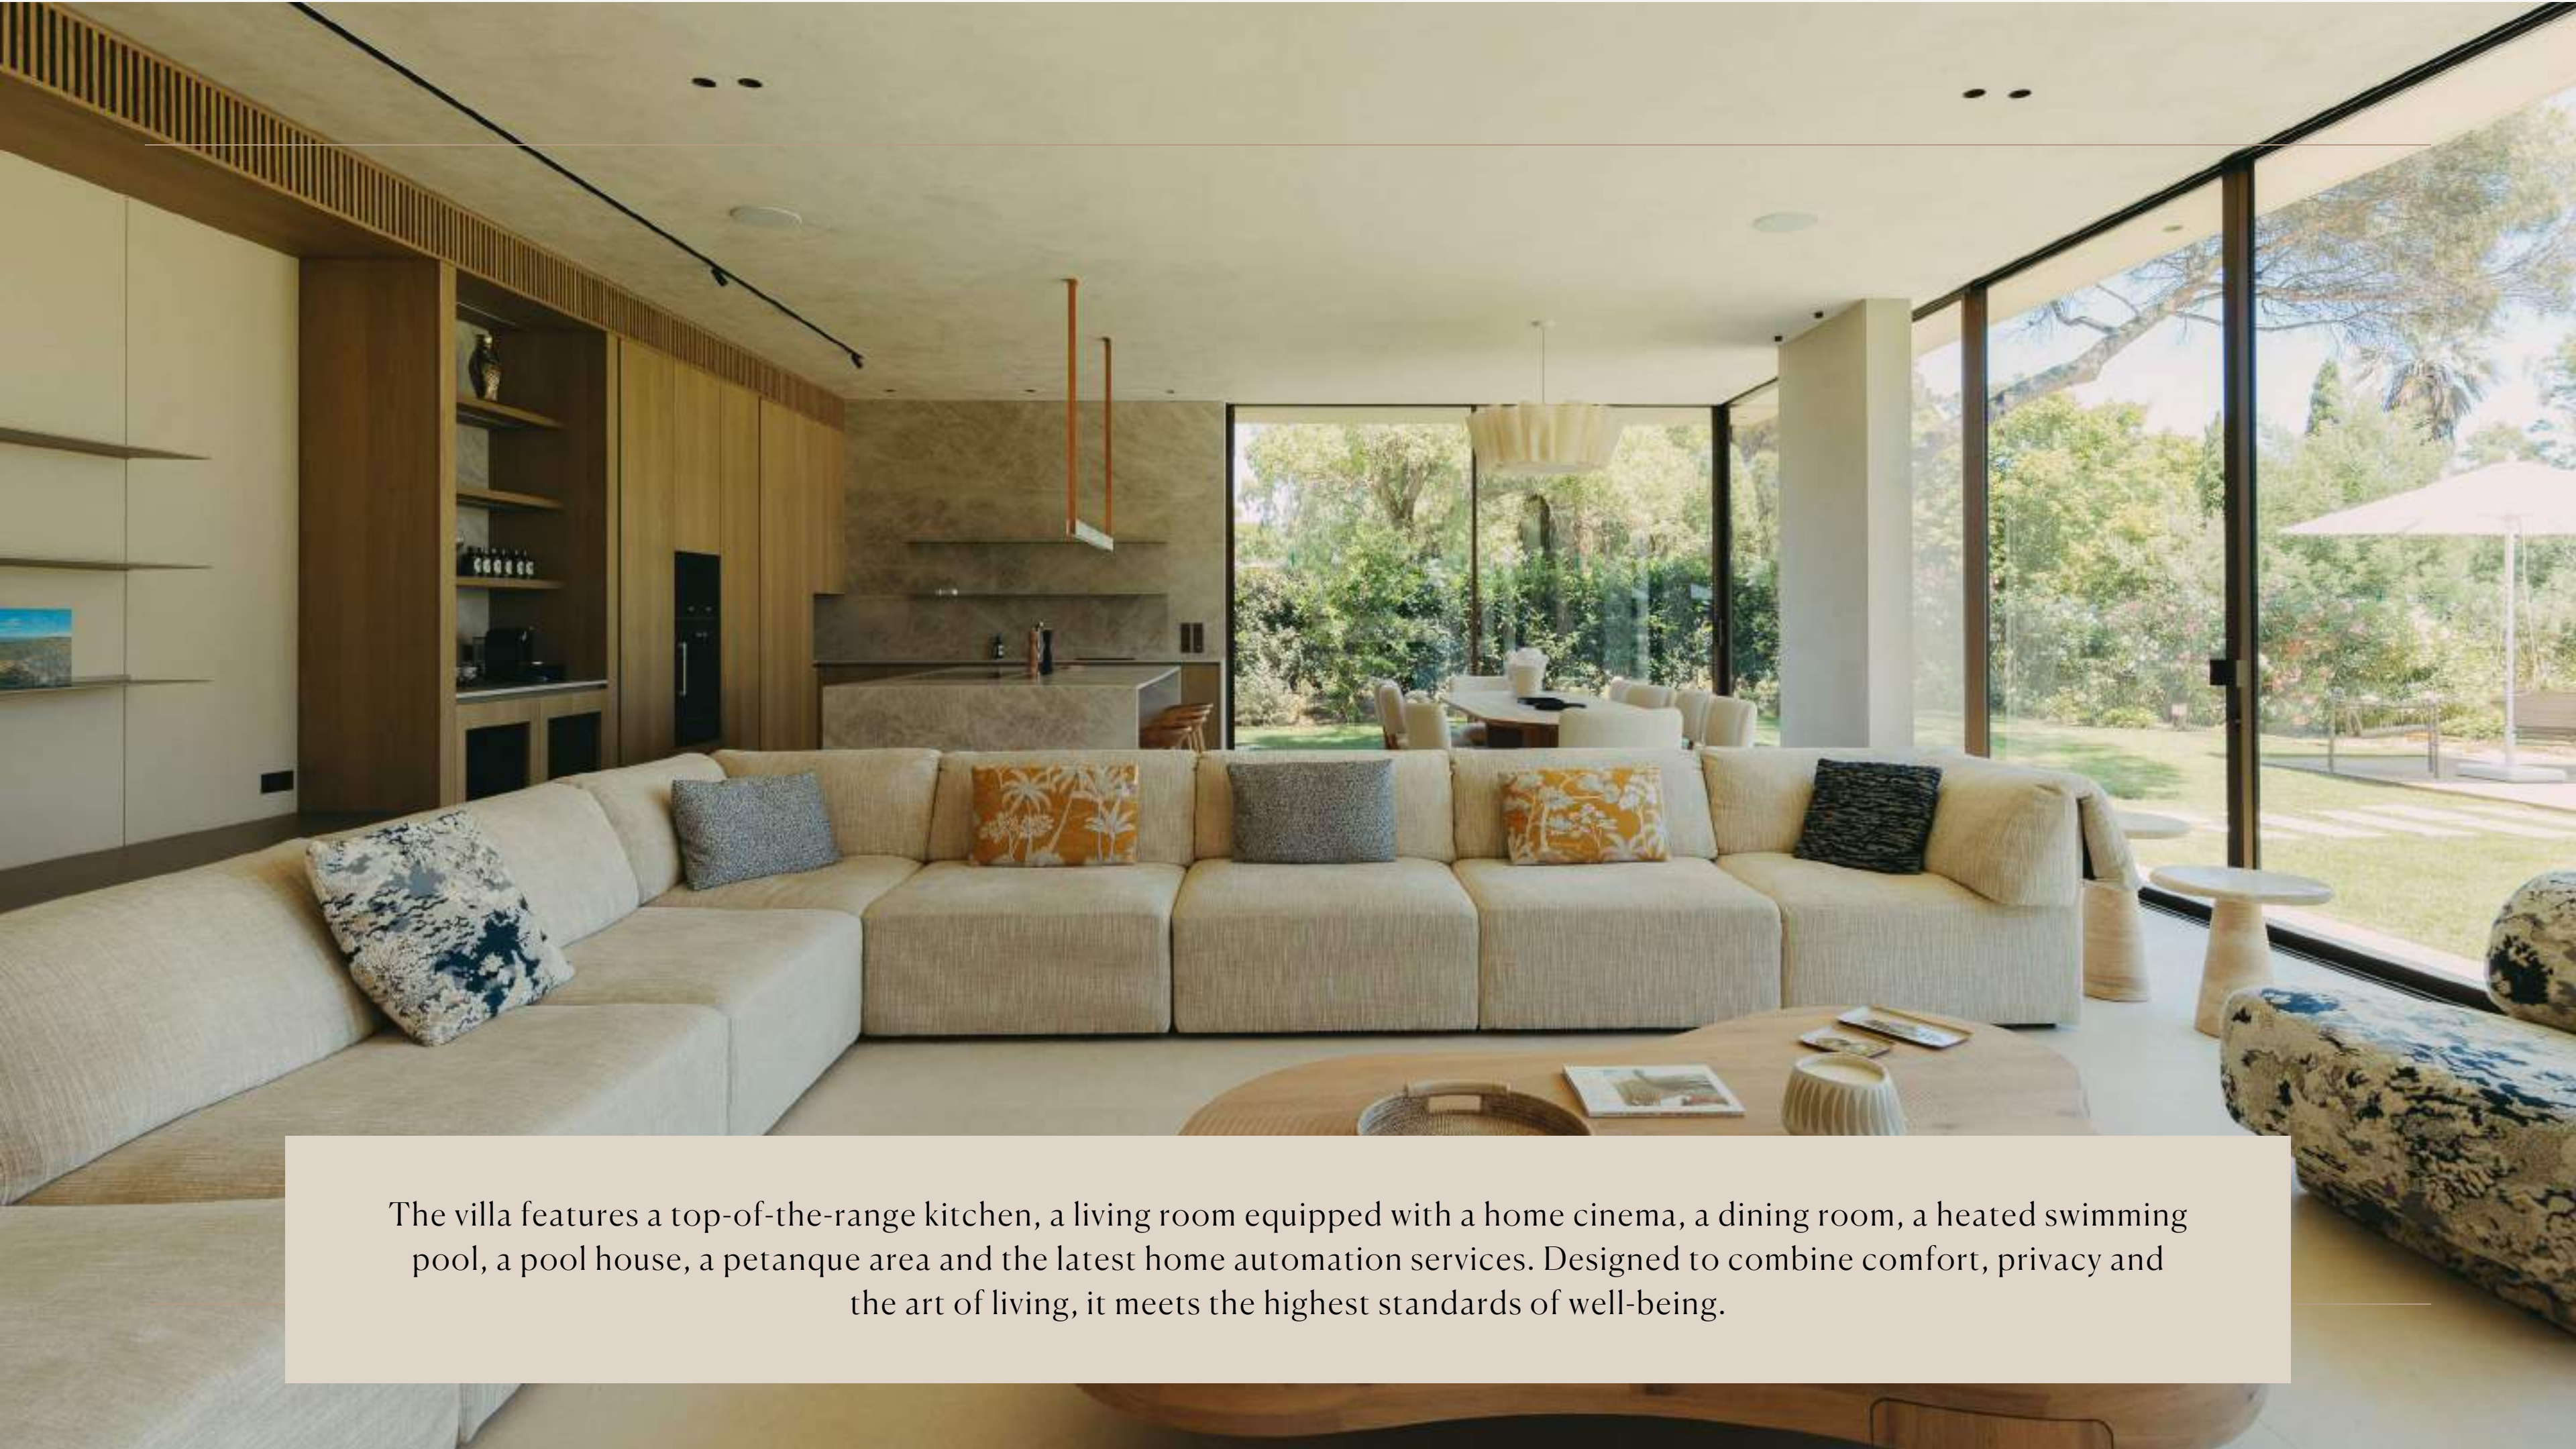

A modern villa with a large glass facade, a swimming pool, and a landscaped garden with palm trees. The villa features a prominent glass wall on the right side, reflecting the surrounding greenery. In the foreground, there is a wooden deck with a swimming pool and a lawn with several white rectangular tiles. Two tall palm trees stand in the middle ground, and a white patio umbrella is visible on the left. The sky is clear and blue.

The villa features a top-of-the-range kitchen, a living room equipped with a home cinema, a dining room, a heated swimming pool, a pool house, a petanque area and the latest home automation services. Designed to combine comfort, privacy and the art of living, it meets the highest standards of well-being.

A modern bedroom with a king-size bed, a bench, a chair, and large windows overlooking a garden. The room features light-colored wood paneling on the walls and ceiling, a white bed with several pillows, a dark wood bench at the foot of the bed, and a white armchair. Large windows provide a view of a lush green garden and a swimming pool in the background.

The villa has six bedrooms, two of which are interconnected and share a bathroom, while the other five are suites, each with its own bathroom. Each room has a king-size bed (180 x 200 cm) and a TV.