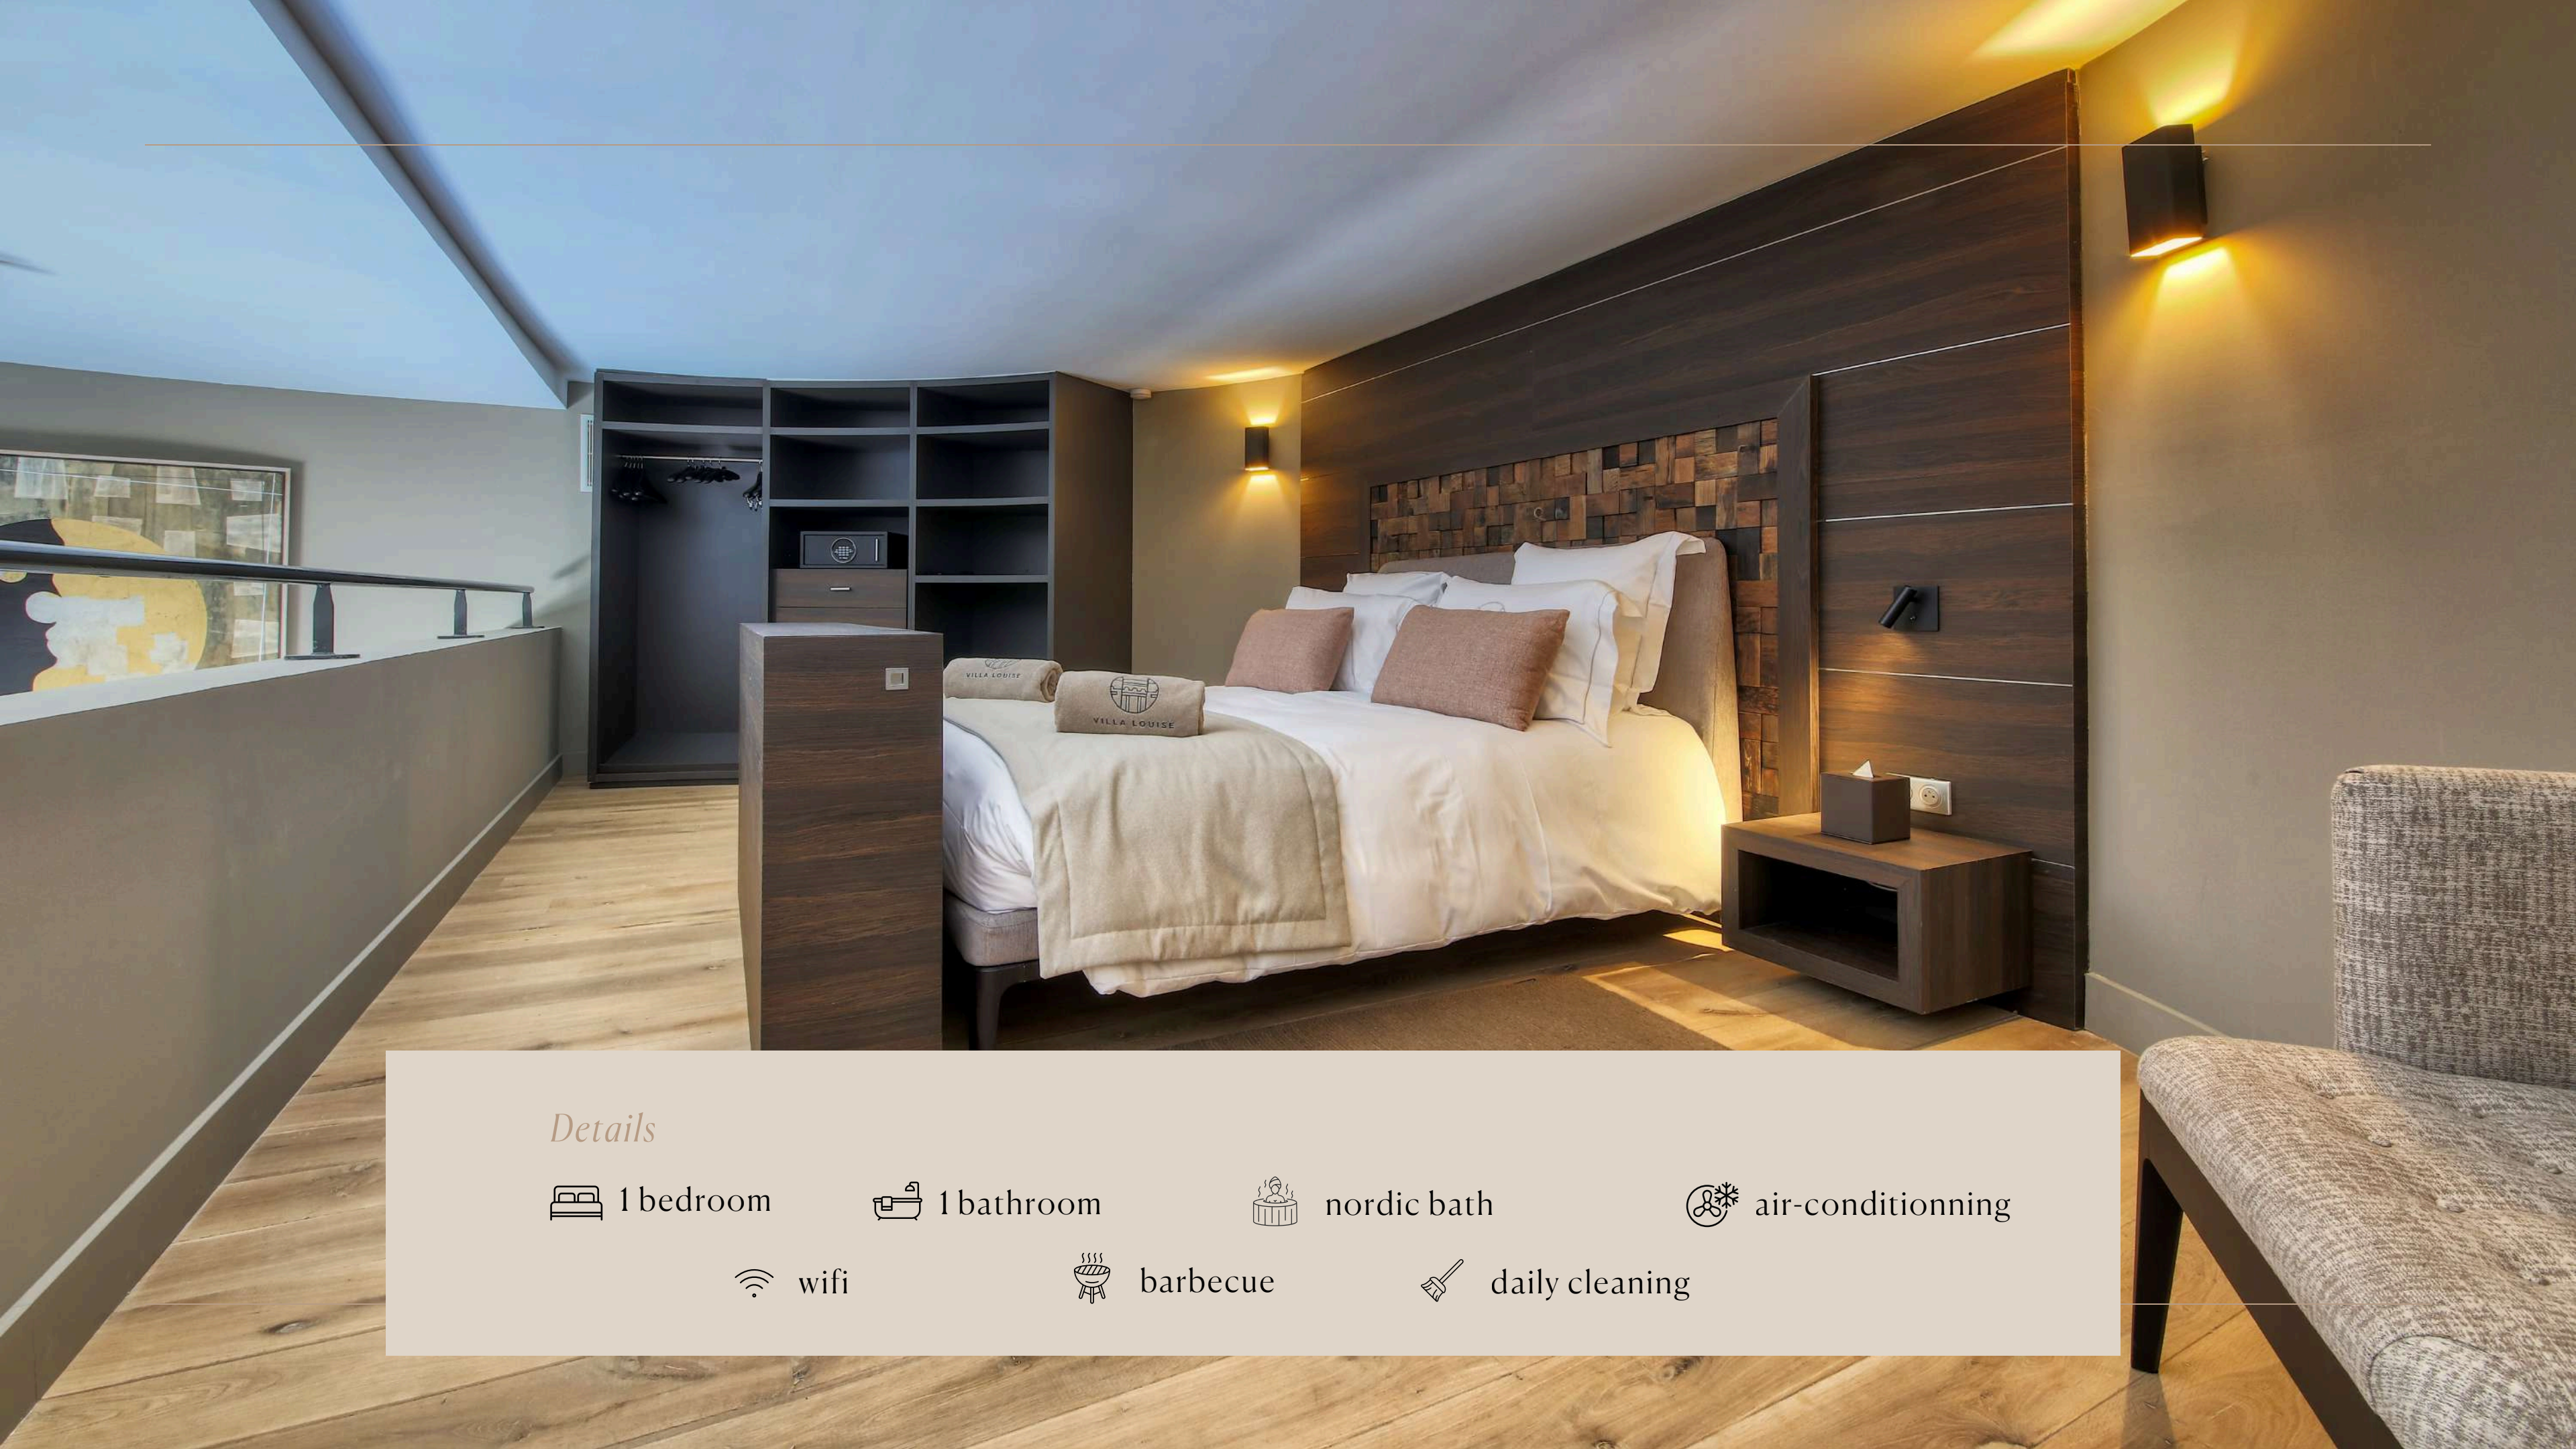

Villa

MATHILDE

La Croix-Valmer

68m²

500m²

2 guests

Details

 1 bedroom

 1 bathroom

 nordic bath

 air-conditioning

 wifi

 barbecue

 daily cleaning

Explore Villa Mathilde, a charming cottage nestled in a secure estate, offering an intimate and romantic getaway. With its 68m² of comfort, this little gem welcomes you in an elegant and cozy setting.

Discover a loft bedroom, a small kitchen, and a bathroom, perfect for a cozy stay for two. Enjoy an intimate outdoor space with a barbecue, sun loungers, and a nordic bath, where you can relax while admiring the sea view.