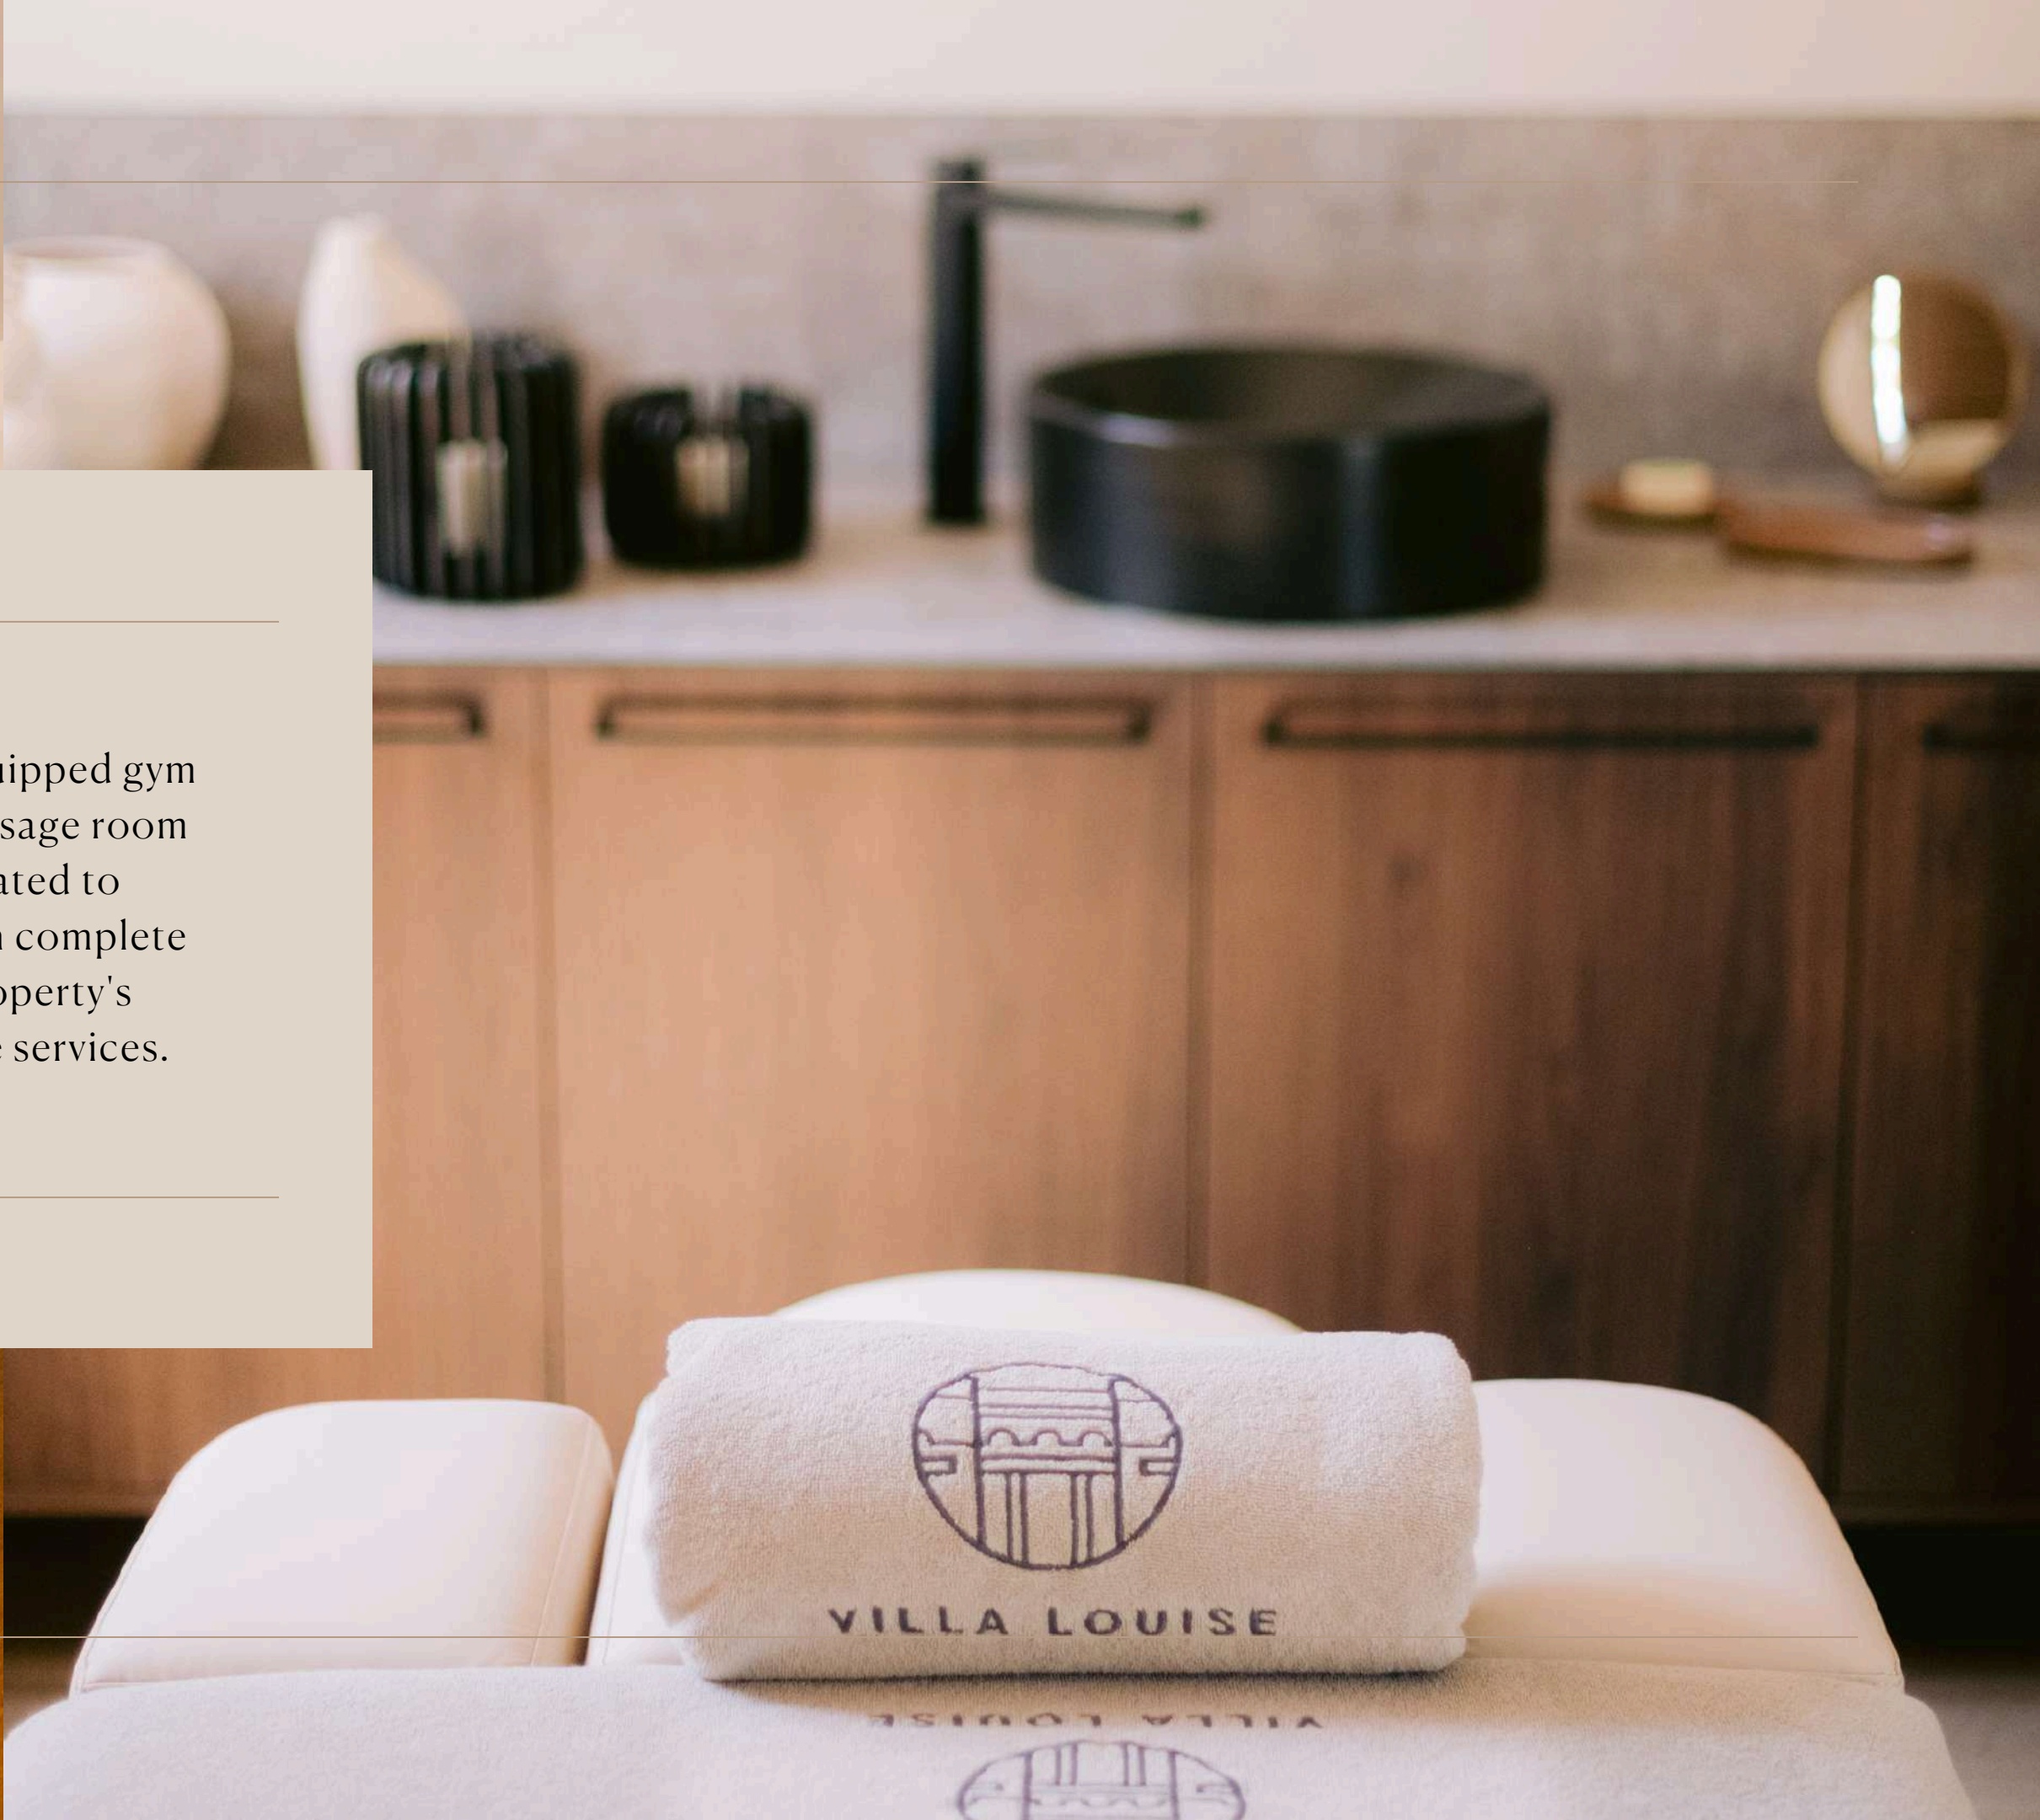

---

A fully-equipped gym  
and a massage room  
dedicated to  
relaxation complete  
the property's  
exclusive services.

---

  
DOMAINE LOUISE

  
DOMAINE LOUISE

Ideally located near the beaches of Sylvabelle and Pampelonne, as well as the village of Saint Tropez, Villa Perle promises an unforgettable getaway. And with daily maid service included, every moment spent here will be marked by comfort and well-being.