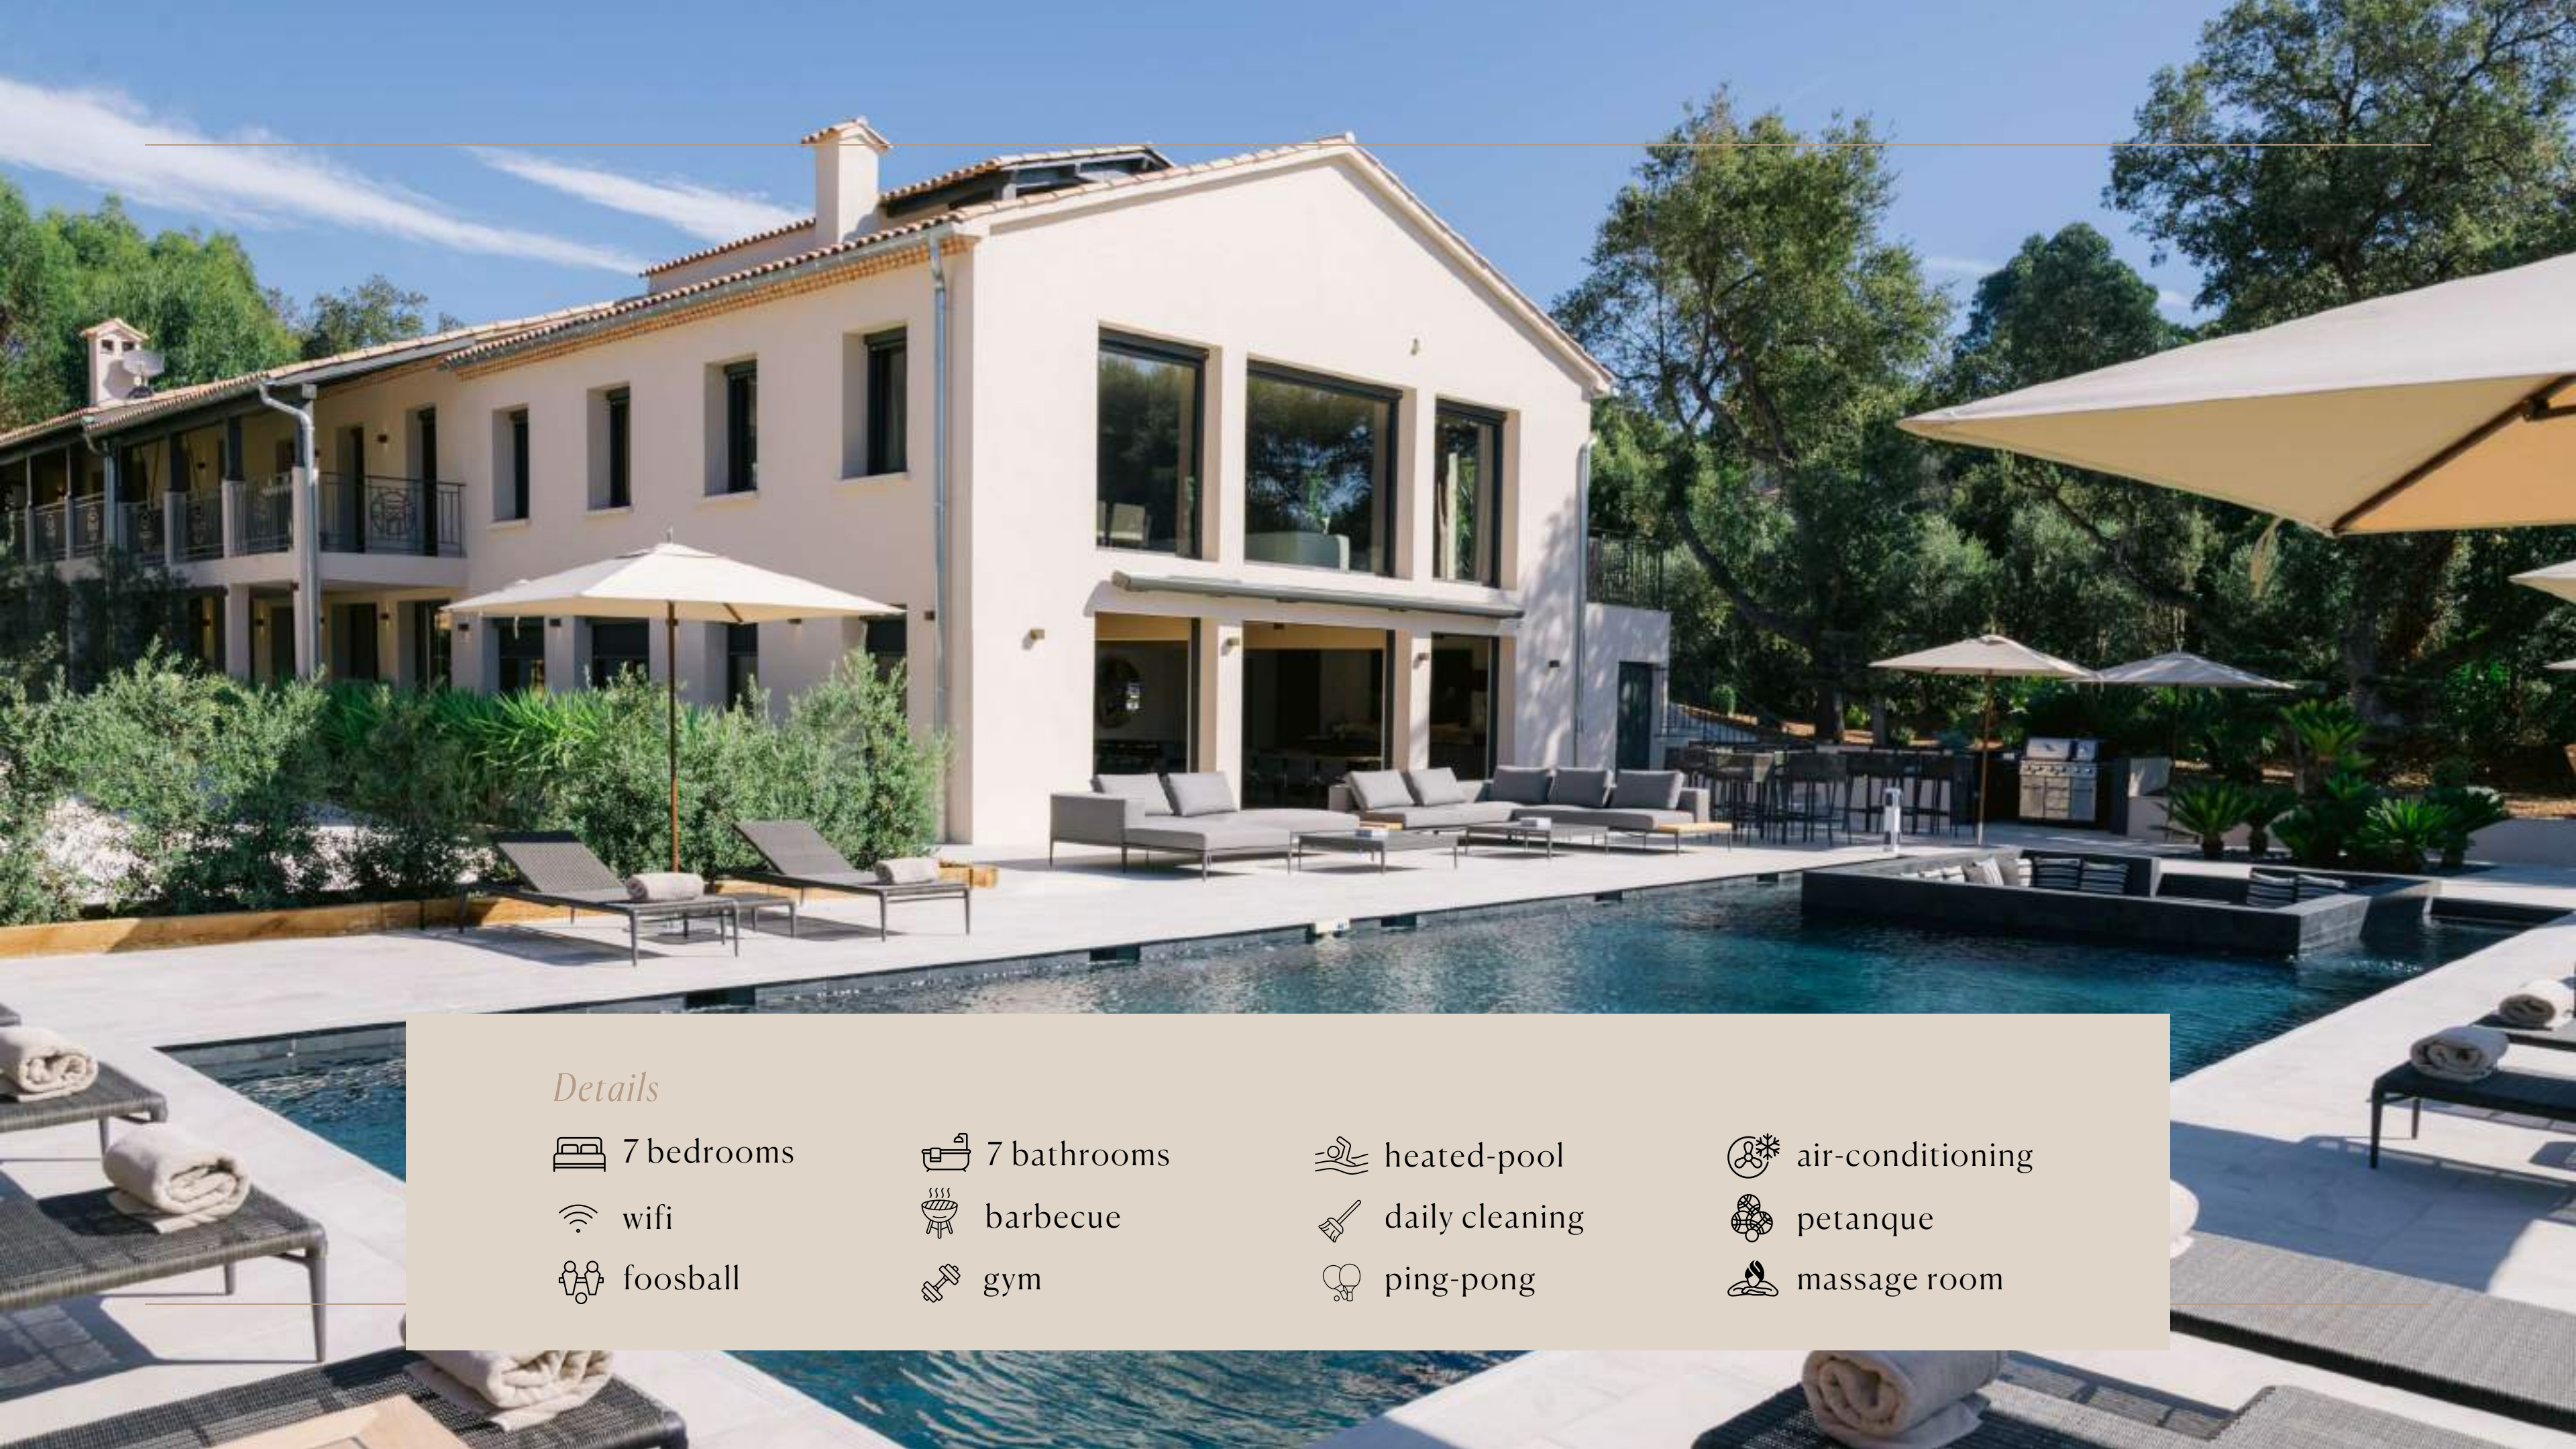

Villa
REINE

La Croix-Valmer

640m²

3000m²

14 guests

Details

 7 bedrooms

 wifi

 petanque

 massage room

Discover Villa Reine, an exceptional residence blending modernity and elegance, nestled in the heart of a secure private estate. With its expansive indoor and outdoor spaces, this magnificent 640 square meter villa on a 3000 square meter plot offers a luxurious experience in a refined setting.

Step into a lush garden adorned with majestic palm trees and immerse yourself in the heated 16-meter by 6-meter pool, complete with an integrated fire pit, offering a warm ambiance on summer evenings. The spacious pool house, featuring a professional kitchen, is the perfect place for enjoyable moments around the outdoor barbecue.

Ideally located near Sylvabelle Beach and just a fifteen-minute drive from the famous Pampelonne Beach and the village of Saint Tropez, Villa Reine promises an unforgettable stay. With daily housekeeping service included, every moment spent here will be filled with comfort and tranquility.