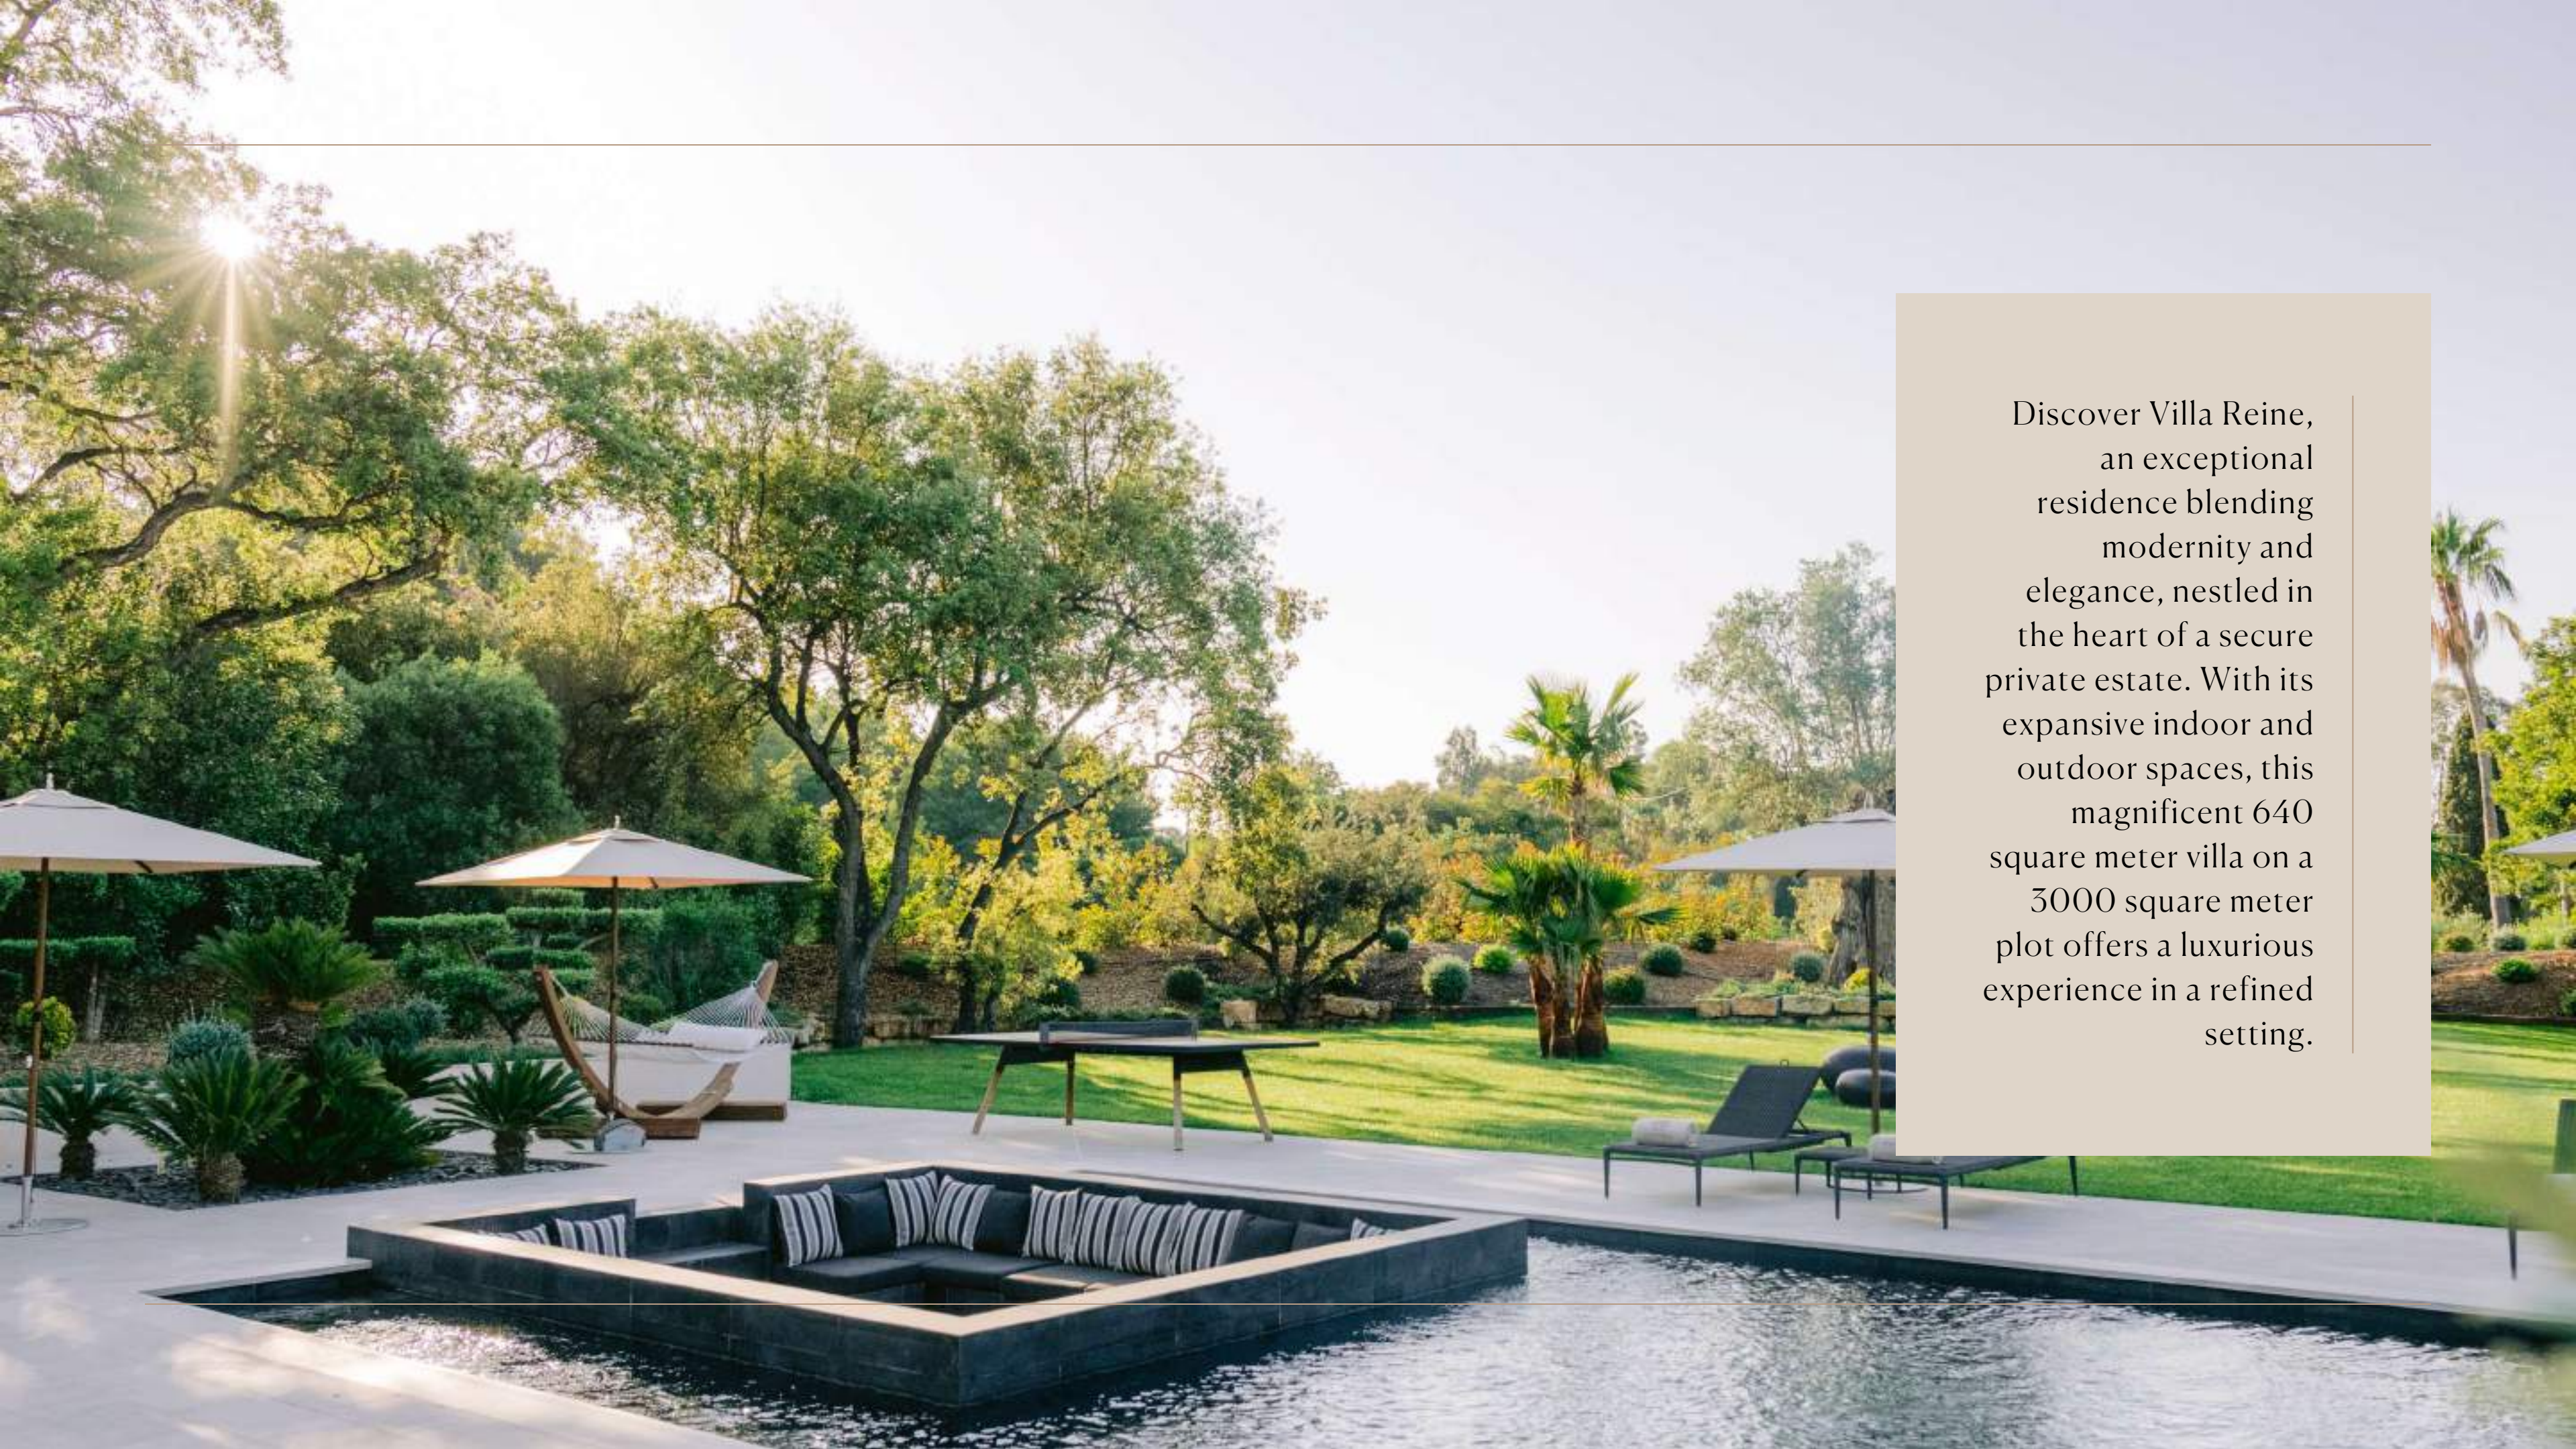

 petanque

 massage room

Discover Villa Reine, an exceptional residence blending modernity and elegance, nestled in the heart of a secure private estate. With its expansive indoor and outdoor spaces, this magnificent 640 square meter villa on a 3000 square meter plot offers a luxurious experience in a refined setting.

Step into a lush garden adorned with majestic palm trees and immerse yourself in the heated 16-meter by 6-meter pool, complete with an integrated fire pit, offering a warm ambiance on summer evenings. The spacious pool house, featuring a professional kitchen, is the perfect place for enjoyable moments around the outdoor barbecue.

Inside, seven sumptuous suites, including two with independent access, offer absolute comfort and preserved privacy. The spacious living room and bright dining area invite relaxation and conviviality, while the gym and massage room complete the well-being experience of this charming villa.

Ideally located near Sylvabelle Beach and just a fifteen-minute drive from the famous Pampelonne Beach and the village of Saint Tropez, Villa Reine promises an unforgettable stay. With daily housekeeping service included, every moment spent here will be filled with comfort and tranquility.