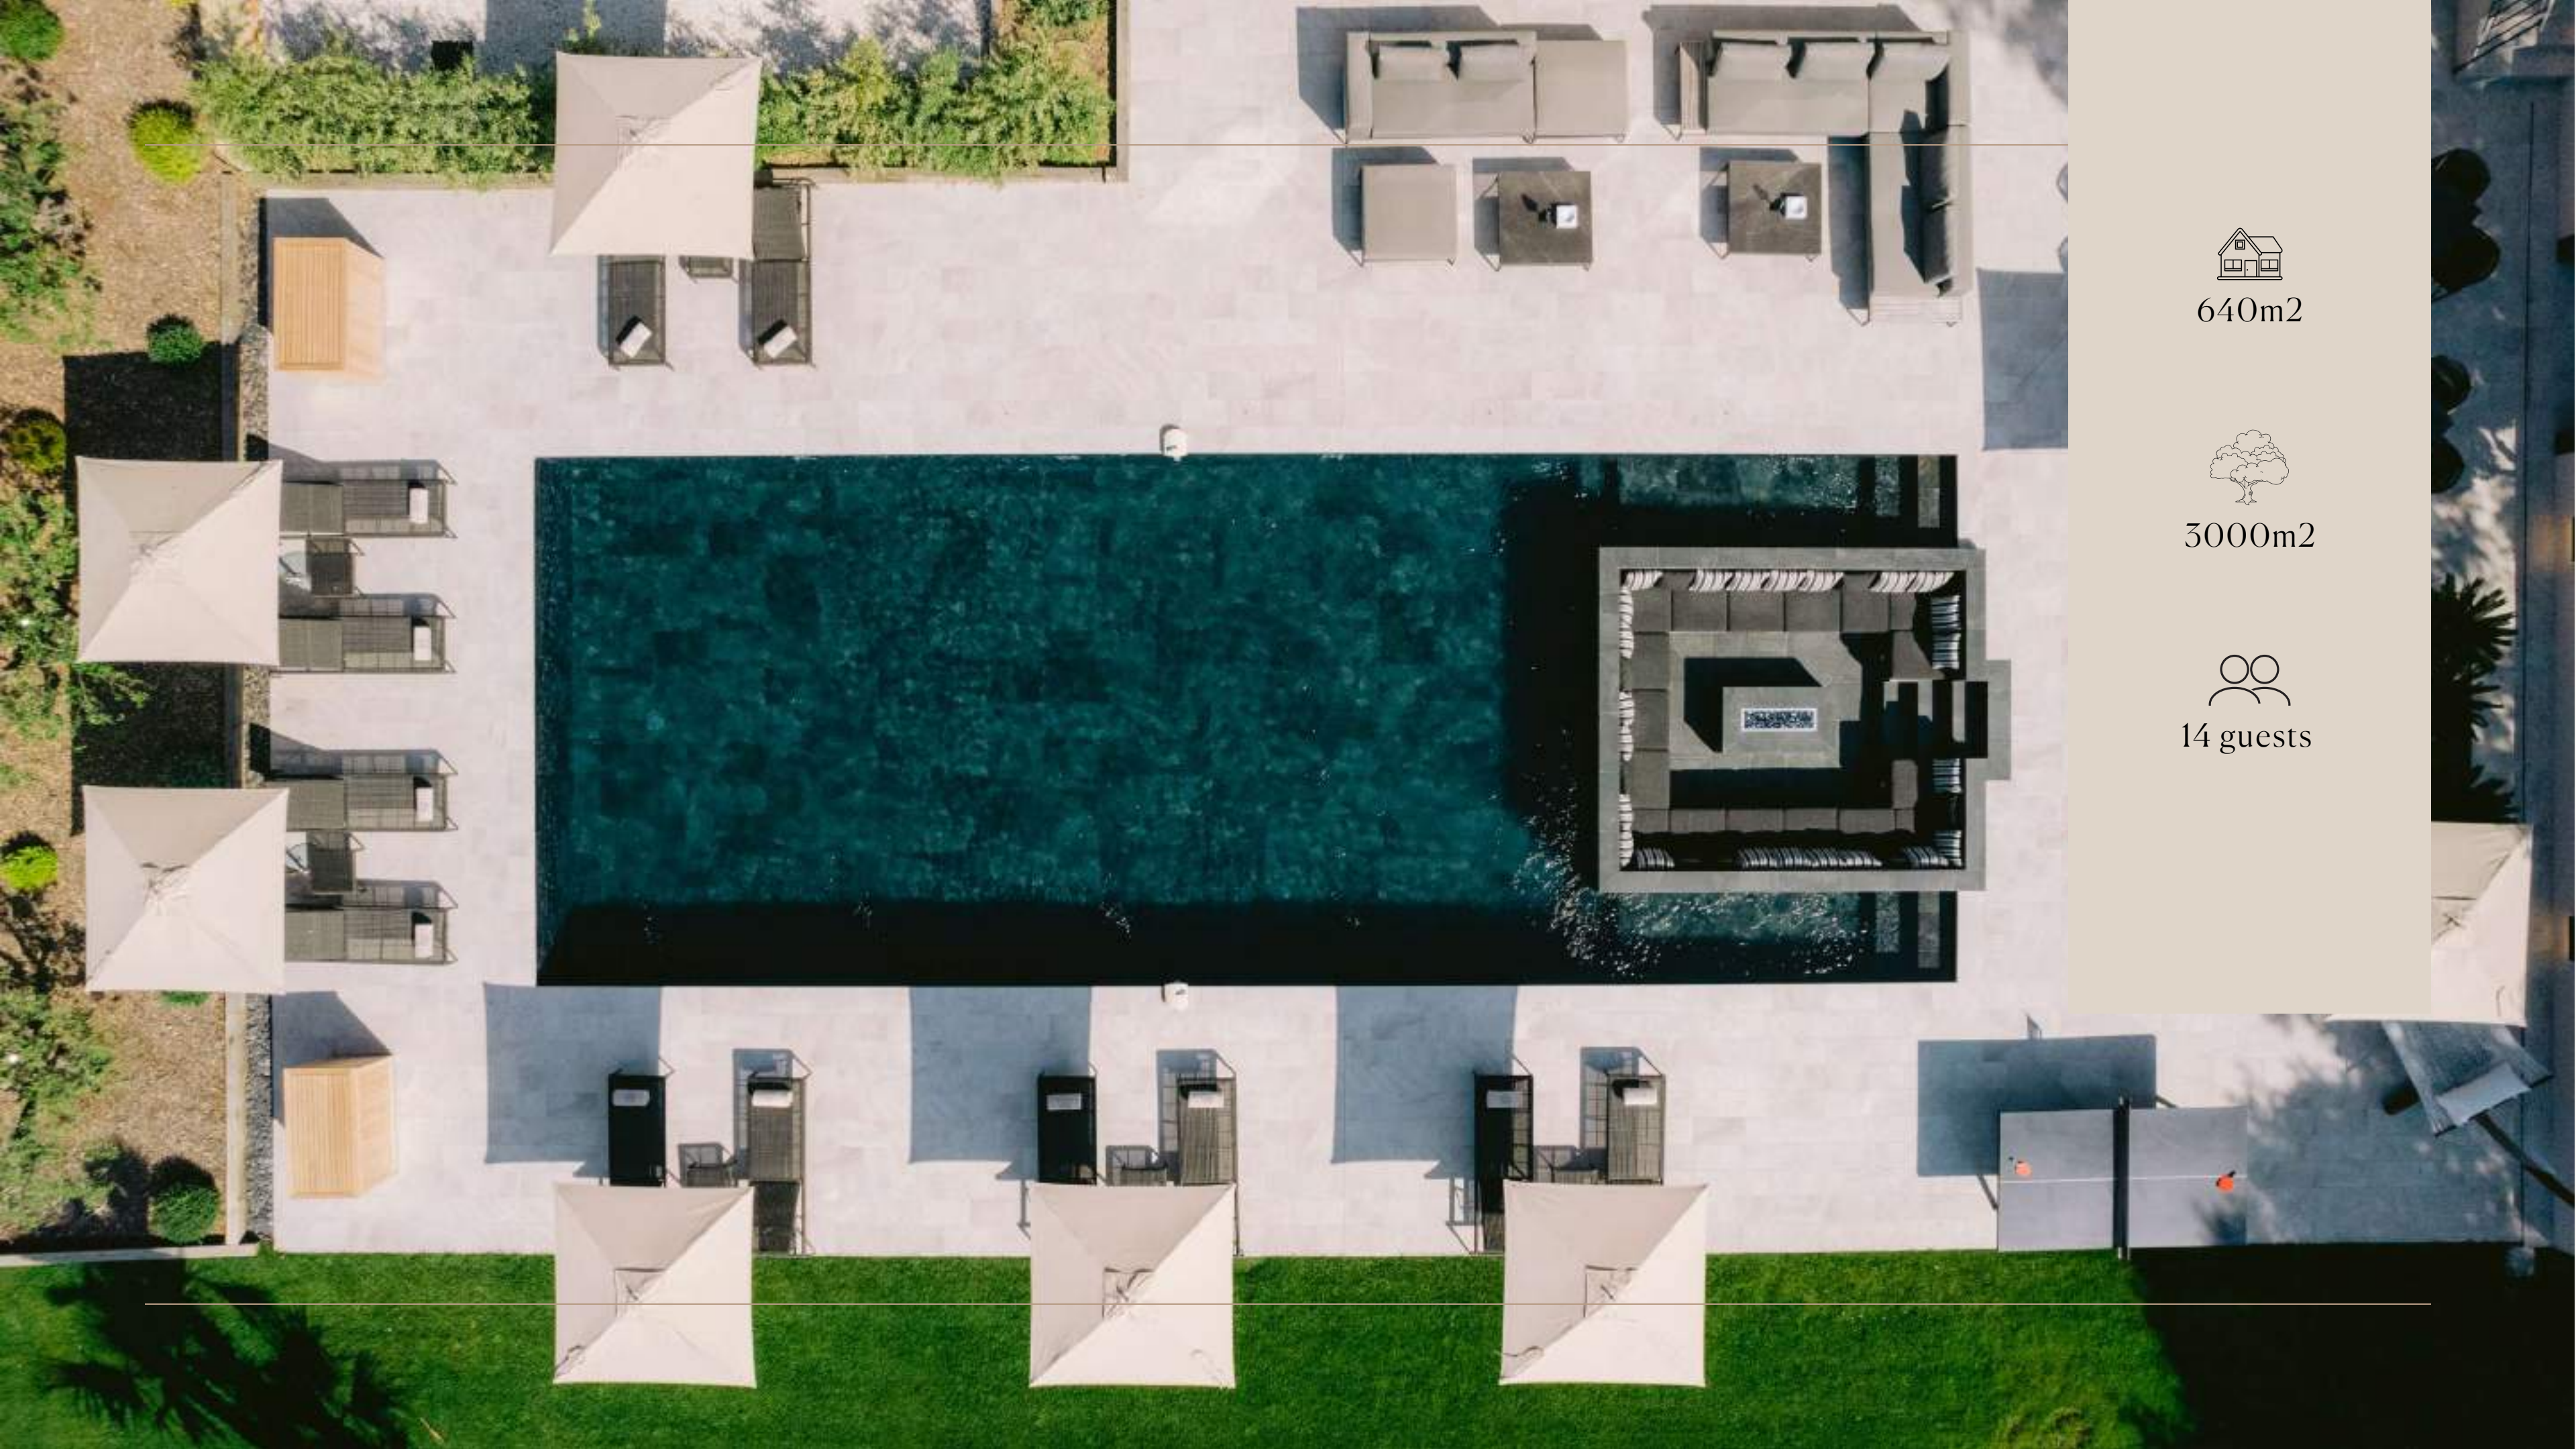

Villa
REINE

La Croix-Valmer

640m²

3000m²

14 guests

Details

 7 bedrooms

 wifi

 petanque

 massage room

Discover Villa Reine, an exceptional residence blending modernity and elegance, nestled in the heart of a secure private estate. With its expansive indoor and outdoor spaces, this magnificent 640 square meter villa on a 3000 square meter plot offers a luxurious experience in a refined setting.

Step into a lush garden adorned with majestic palm trees and immerse yourself in the heated 16-meter by 6-meter pool, complete with an integrated fire pit, offering a warm ambiance on summer evenings. The spacious pool house, featuring a professional kitchen, is the perfect place for enjoyable moments around the outdoor barbecue.

Inside, seven sumptuous suites, including two with independent access, offer absolute comfort and preserved privacy. The spacious living room and bright dining area invite relaxation and conviviality, while the gym and massage room complete the well-being experience of this charming villa.