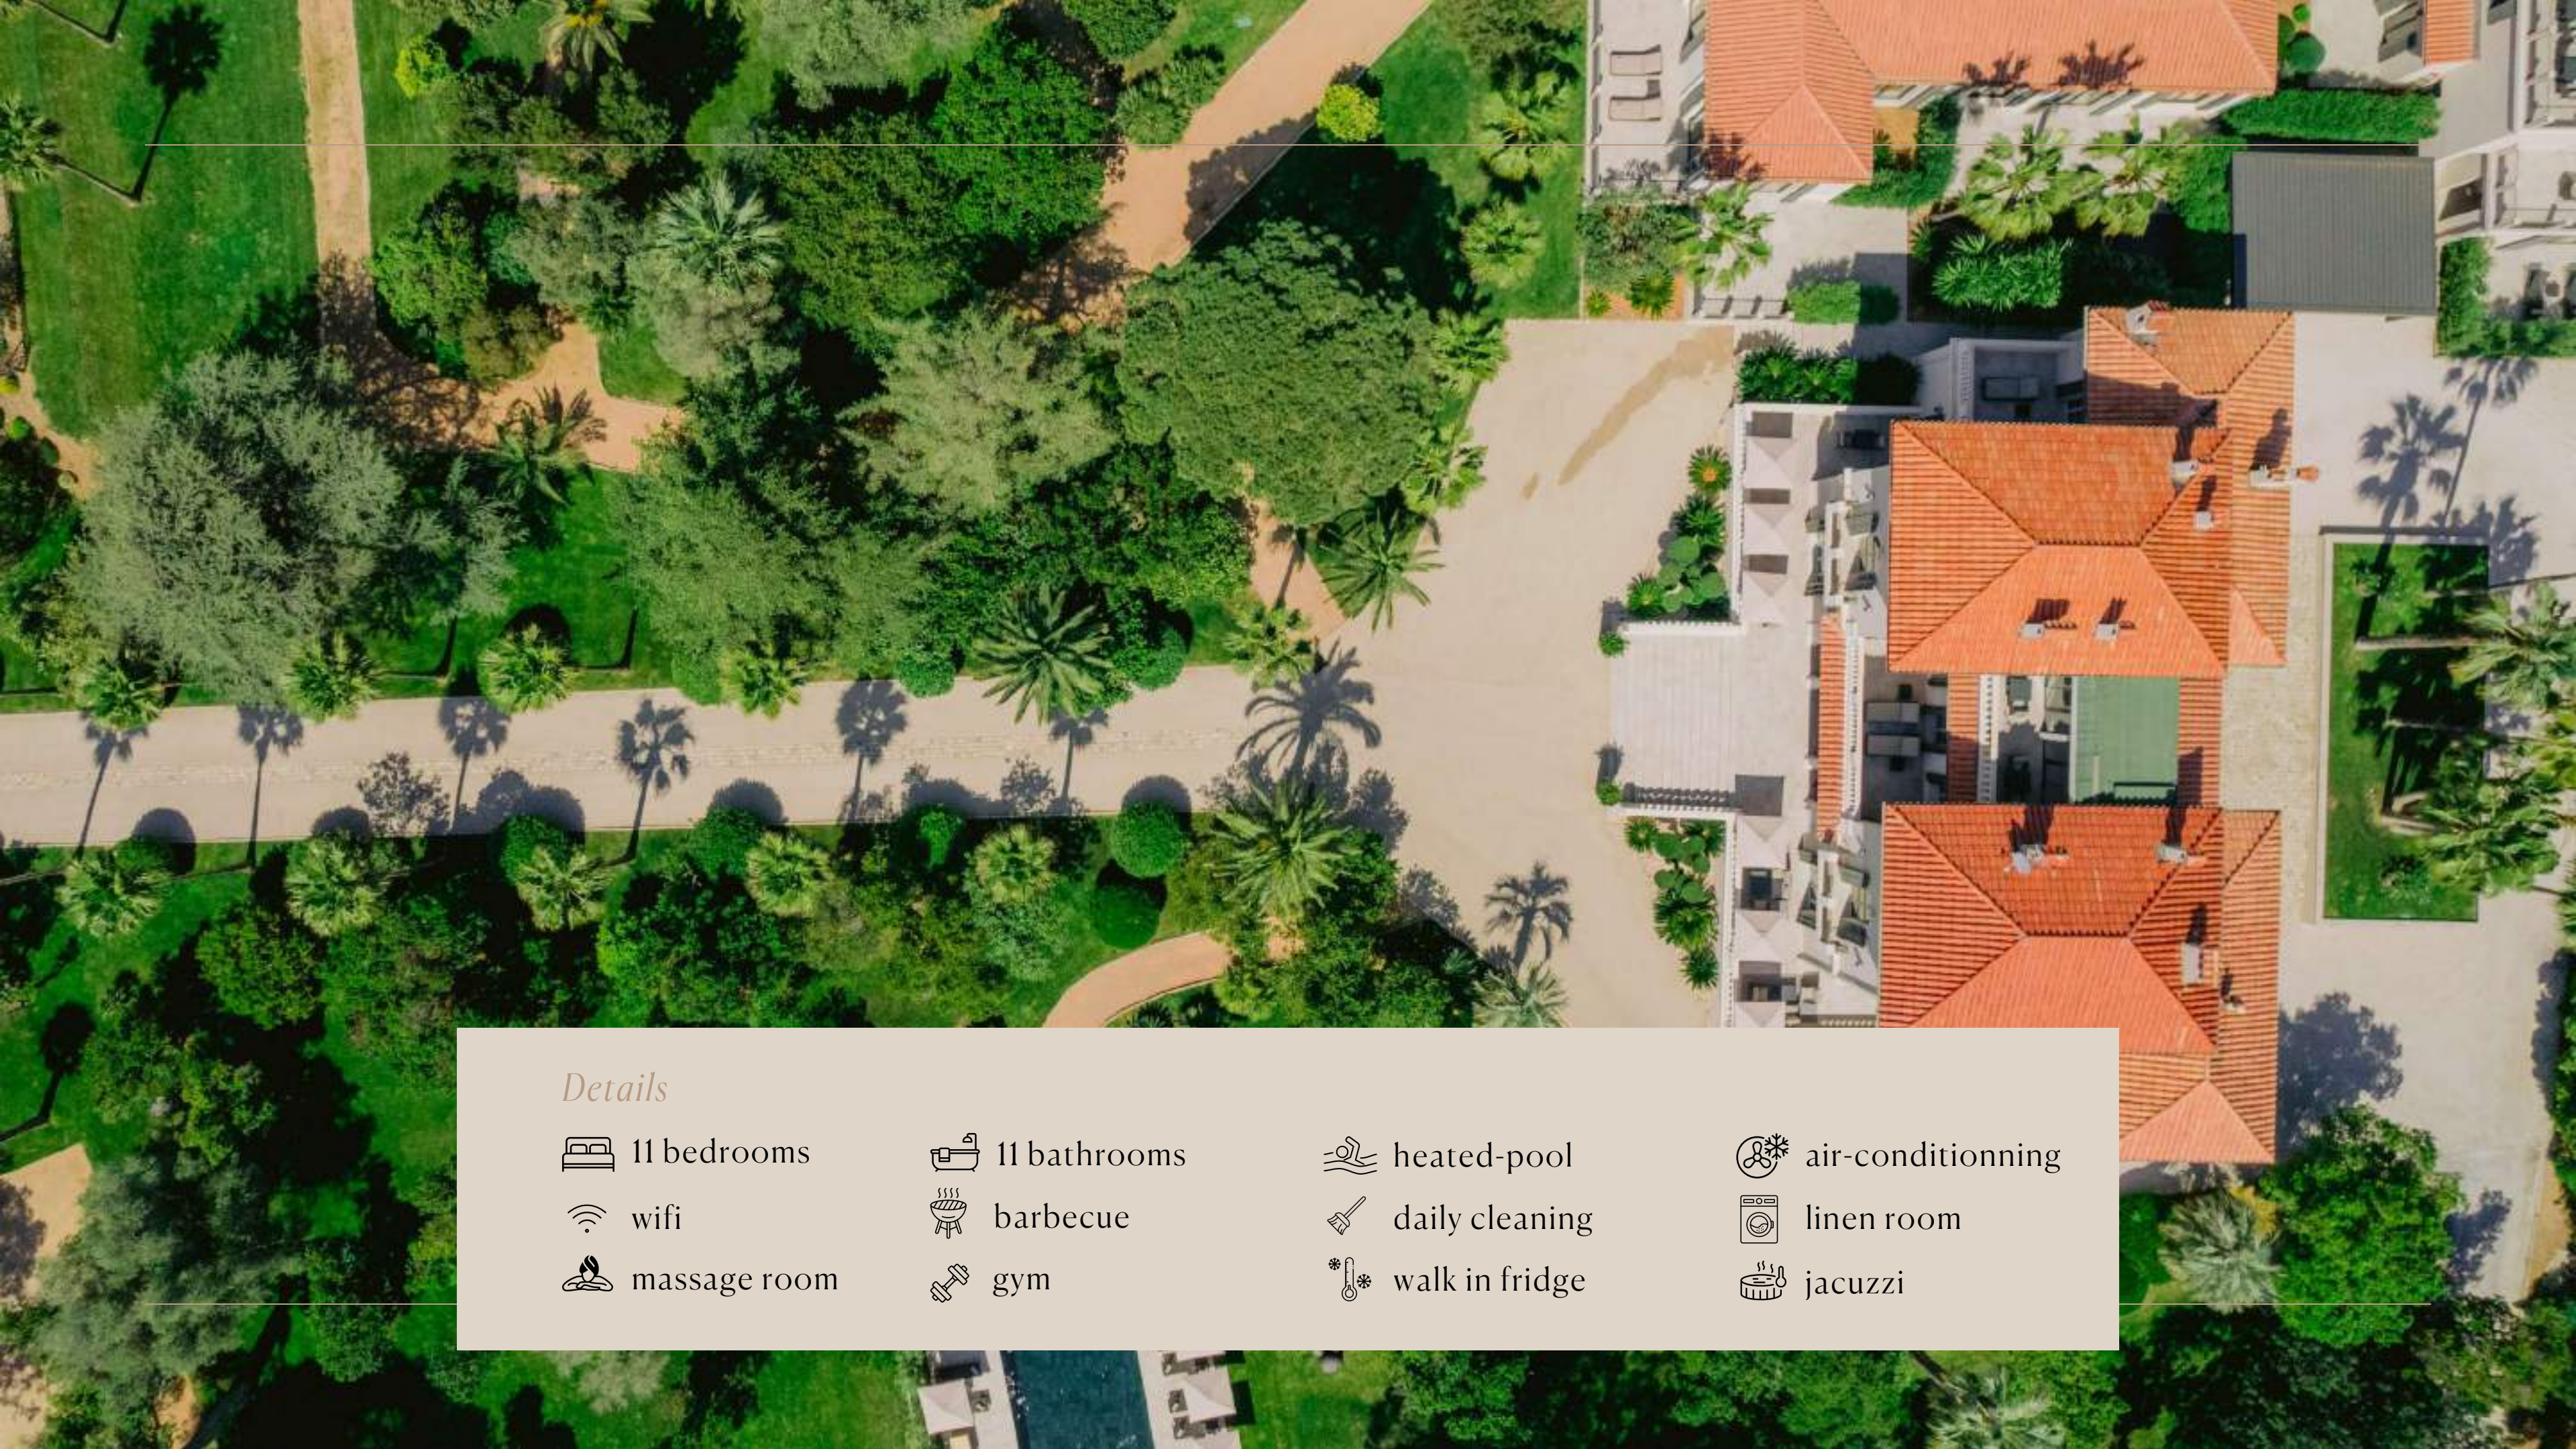

Villa
LOUISE

La Croix-Valmer

1000 m²

8000 m²

22 guests

Details

 11 bedrooms

 wifi

 linen room

 jacuzzi

Discover Villa Louise, an oasis of luxury and refinement nestled in the heart of a private estate. This exceptional residence consists of a main villa and two outbuildings, offering a total of 1000 square meters of elegant and modern space, and an 8000 square meters plot.

Inside the main villa, discover five superb, comfortable suites, as well as a dining room, a bar, wine cellars, an open kitchen equipped with Gaggenau appliances, a pantry, and even an elevator for added convenience. The two outbuildings feature two suites and three elegantly appointed apartments, perfect for hosting guests in style.

To complete this exceptional residence, a gym, a massage room, and a laundry room are at your disposal. Ideally located near the beaches of Sylvabelle and Pampelonne, as well as the village of Saint Tropez, Villa Louise promises an unforgettable getaway. And with daily housekeeping service included, every moment spent here will be marked by comfort and well-being.