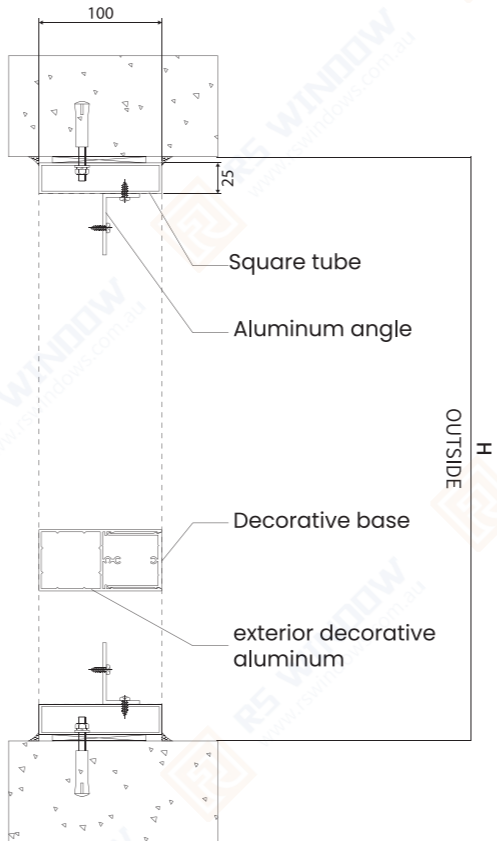

CHAMPAGNE
Satin 40A7302S

CHARCOAL
Matt 40X7297M

FLUOROSET®
POWDERCOAT RANGE

Installation

Installation mode 1
Installed inside the hollow wall cavity

Installation steps

Install the square tube inside the wall and fix it at the top and bottom

Secure the exterior decorative aluminum to the square tube using aluminum angle

Insert the decorative base into the exterior decorative aluminum

Installation

Installation mode 2
Install on the side of the wall