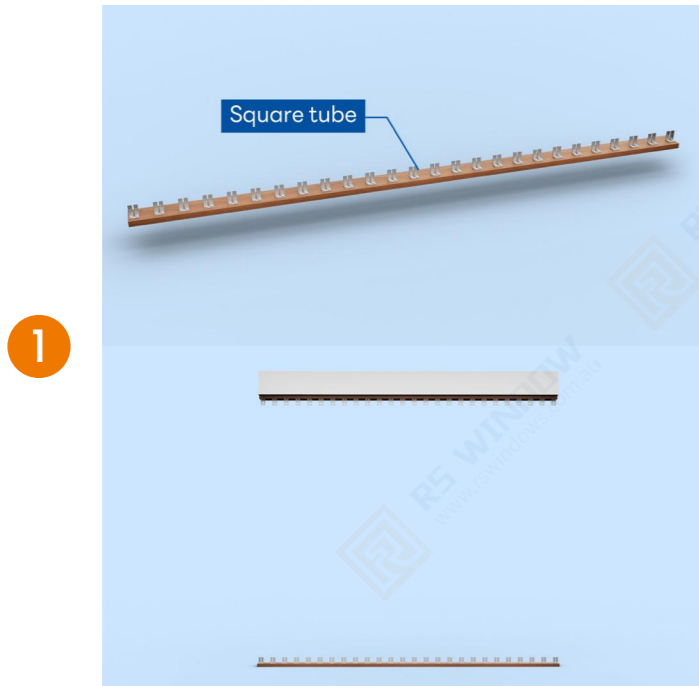

CHAMPAGNE
Satin 40A7302S

CHARCOAL
Matt 40X7297M

FLUOROSET®
POWDERCOAT RANGE

Installation

Installation mode 1
Installed inside the hollow wall cavity

Installation steps

Install the square tube inside the wall and fix it at the top and bottom

Secure the exterior decorative aluminum to the square tube using aluminum angle

Insert the decorative base into the exterior decorative aluminum

Installation

Installation mode 2
Install on the side of the wall