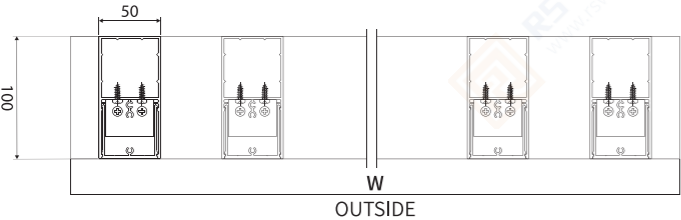

Installation

Installation mode 1
Installed inside the hollow wall cavity