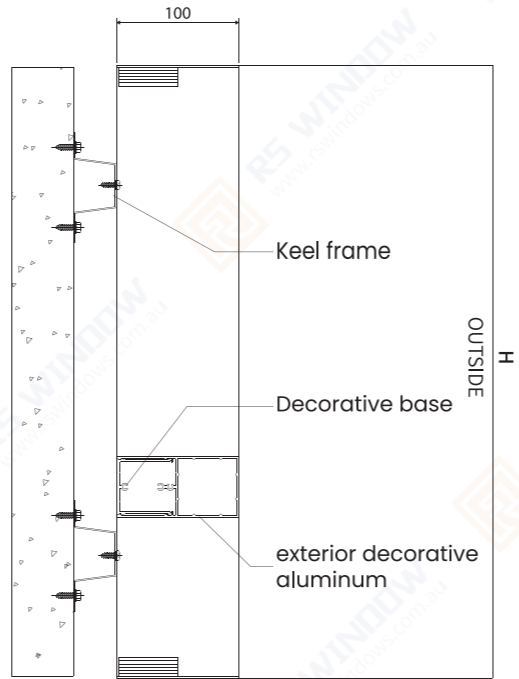

Secure the exterior decorative aluminum to the square tube using aluminum angle

Insert the decorative base into the exterior decorative aluminum

Installation

Installation mode 2
Install on the side of the wall