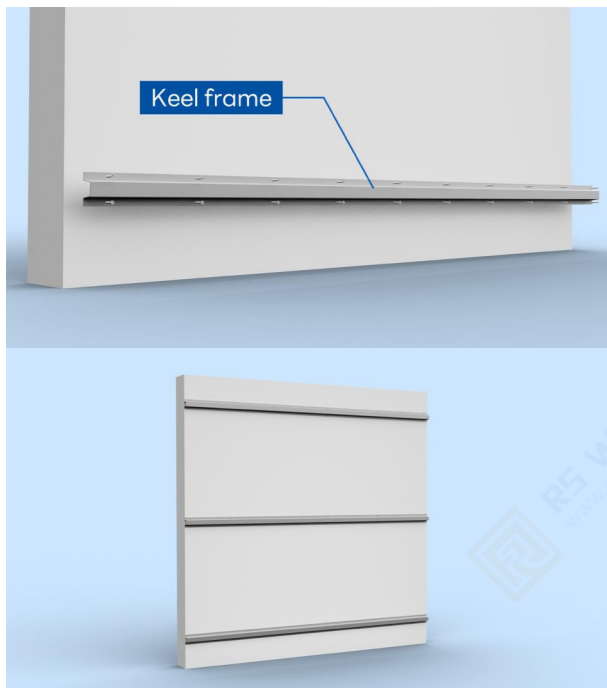

Installation steps

Install the keel frame on the side of the wall