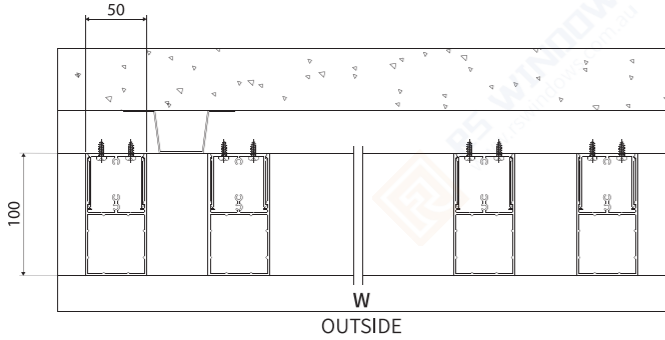

Secure the exterior decorative aluminum to the square tube using aluminum angle

Insert the decorative base into the exterior decorative aluminum

Installation

Installation mode 2
Install on the side of the wall