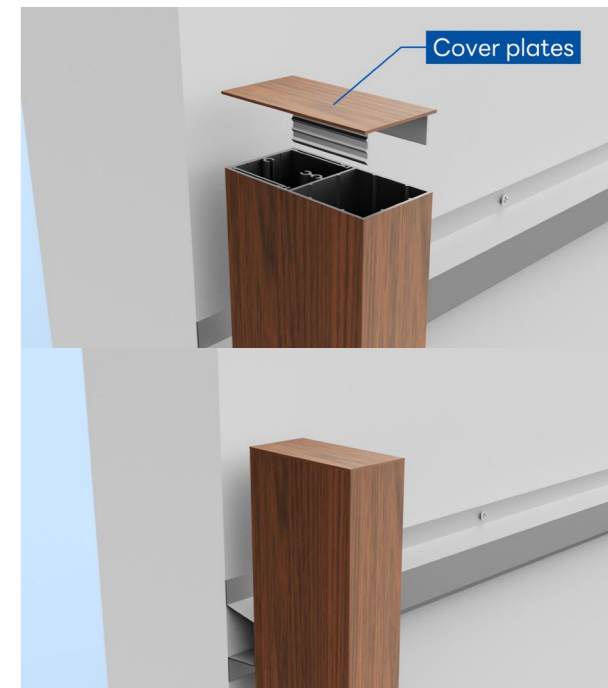

Installation steps

Install the keel frame on the side of the wall

Fix the decorative base to the keel frame

Insert the exterior decorative aluminum into the decorative base

Install the upper and lower cover plates