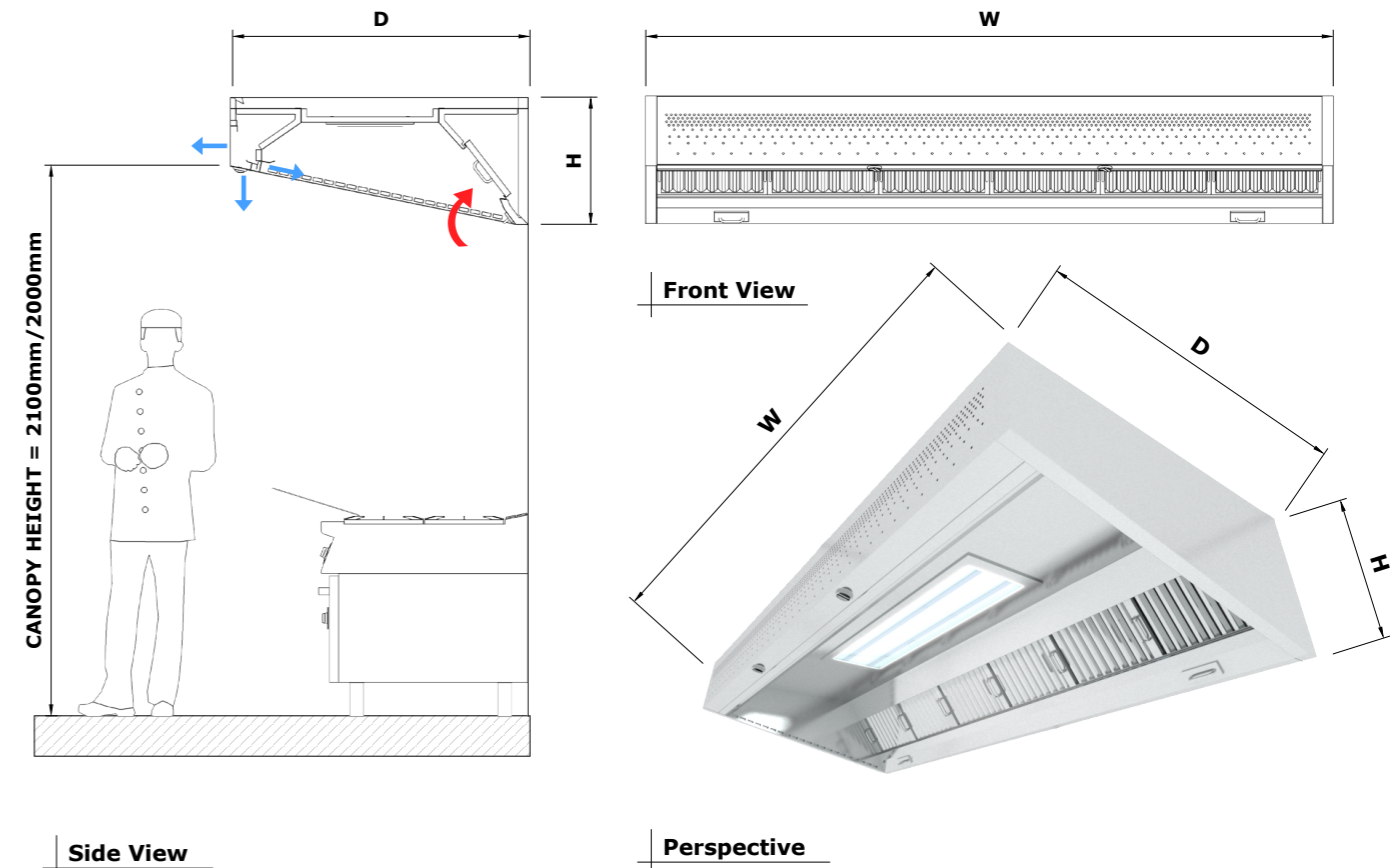

Capture Vent Reduced Height CV-W-RH

OPTIONS