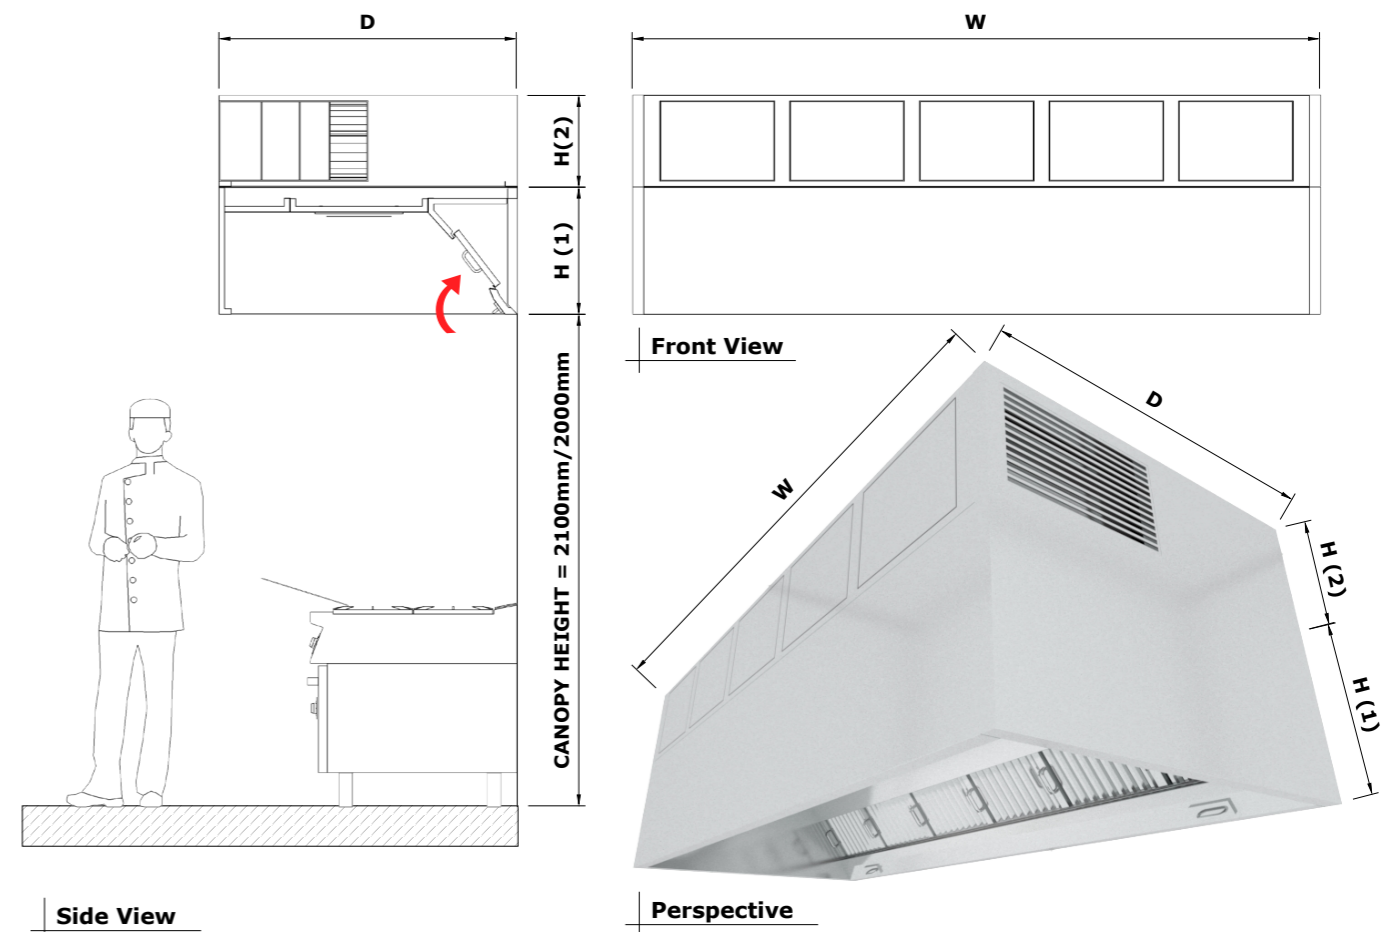

Silver Line Recirc

SL-W-RC

OPTIONS

<p>LED Lights</p>	<p>High Efficient Cyclone Filter</p>	<p>Filter Infill Blank</p>
<p>Fire Suppression System</p>	<p>Canopy Crown</p>	<p>Smart Vent Controls</p>