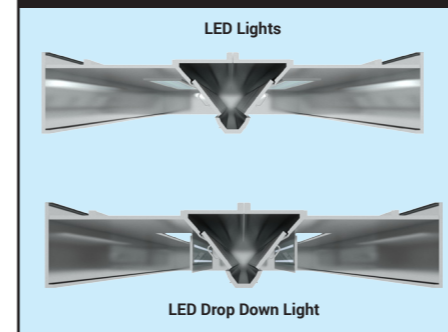

Silver Line Island Reduced Height

SL-IS-RH

OPTIONS

LED Lights / LED Drop Down Light

High Efficient Cyclone Filter

UVC System

Fire Suppression System

Canopy Crown