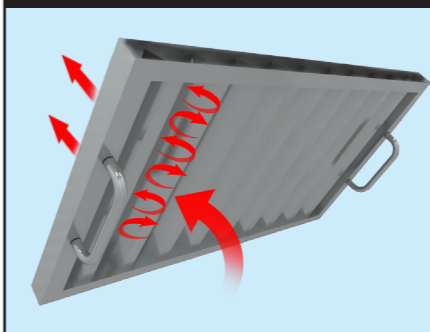

Silver Line Island Reduced Height

SL-IS-RH

OPTIONS

LED Lights / LED Drop Down Light

High Efficient Cyclone Filter

UVC System

Fire Suppression System

Canopy Crown