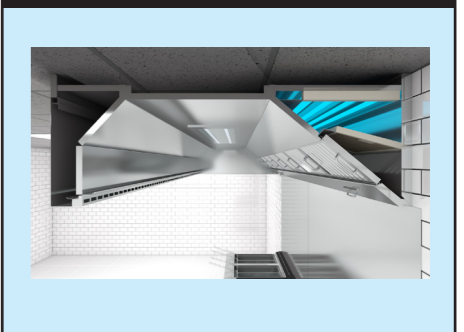

Silver Line Island Reduced Height

SL-IS-RH

OPTIONS

LED Lights / LED Drop Down Light

High Efficient Cyclone Filter

UVC System

Fire Suppression System

Canopy Crown