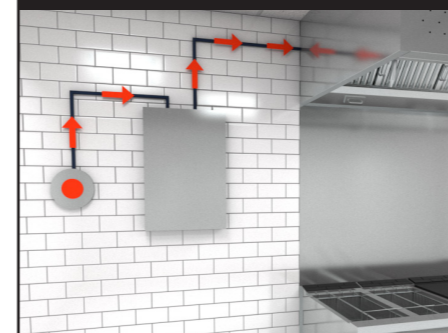

Silver Line Island Reduced Height

SL-IS-RH

OPTIONS

LED Lights / LED Drop Down Light

High Efficient Cyclone Filter

UVC System

Fire Suppression System

Canopy Crown