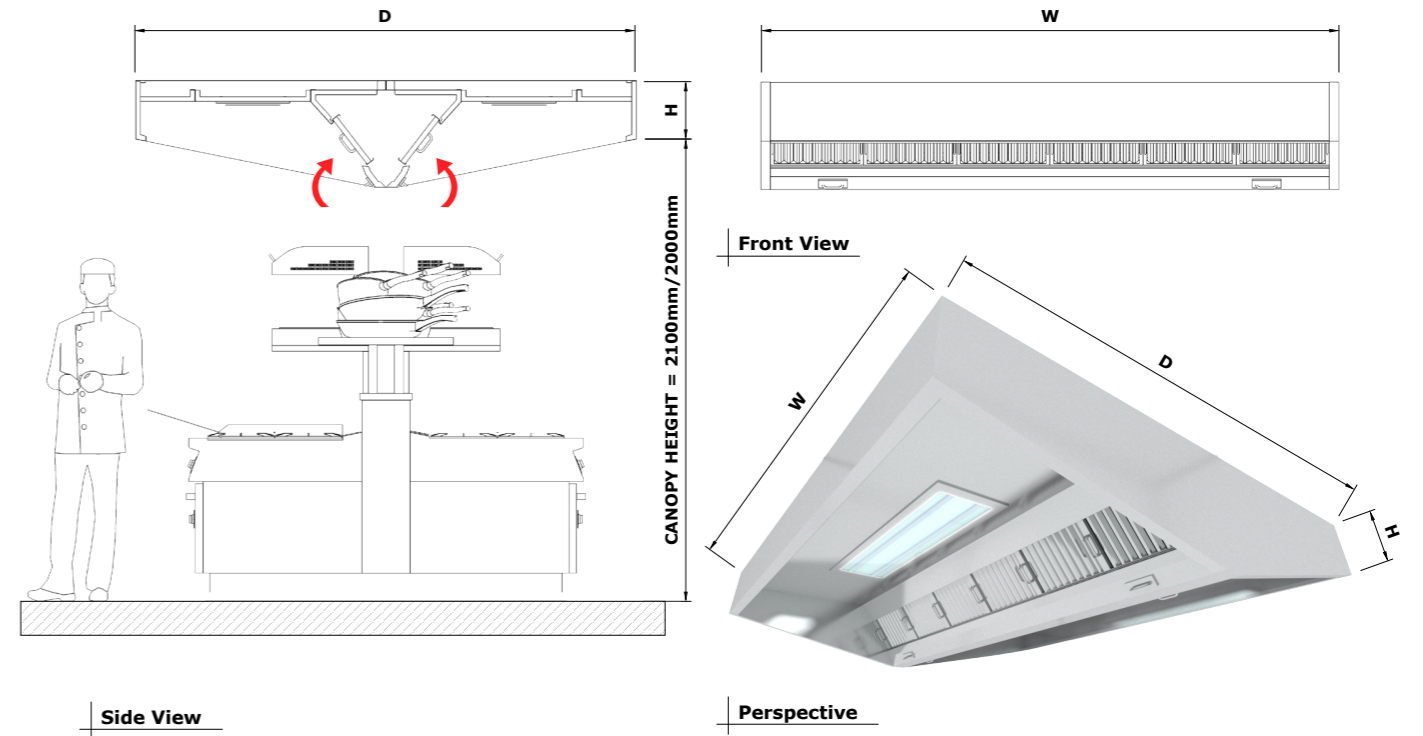

Silver Line Island Reduced Height

SL-IS-RH

OPTIONS

LED Lights / LED Drop Down Light

High Efficient Cyclone Filter

UVC System

Fire Suppression System

Canopy Crown