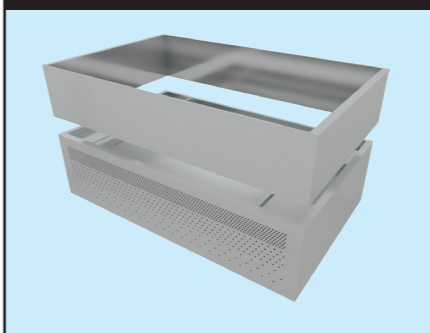

Silver Line Island Reduced Height

SL-IS-RH

OPTIONS

LED Lights / LED Drop Down Light

High Efficient Cyclone Filter

UVC System

Fire Suppression System

Canopy Crown