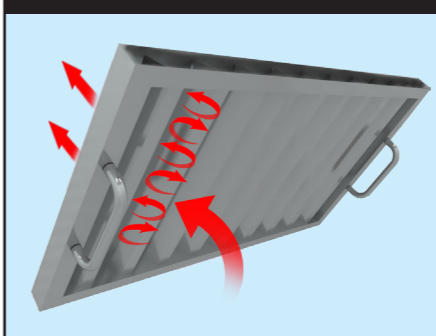

Silver Line

SL-W-B

OPTIONS

LED Lights / LED Drop Down Light

High Efficient Cyclone Filter

UVC System

Fire Suppression System

Canopy Crown