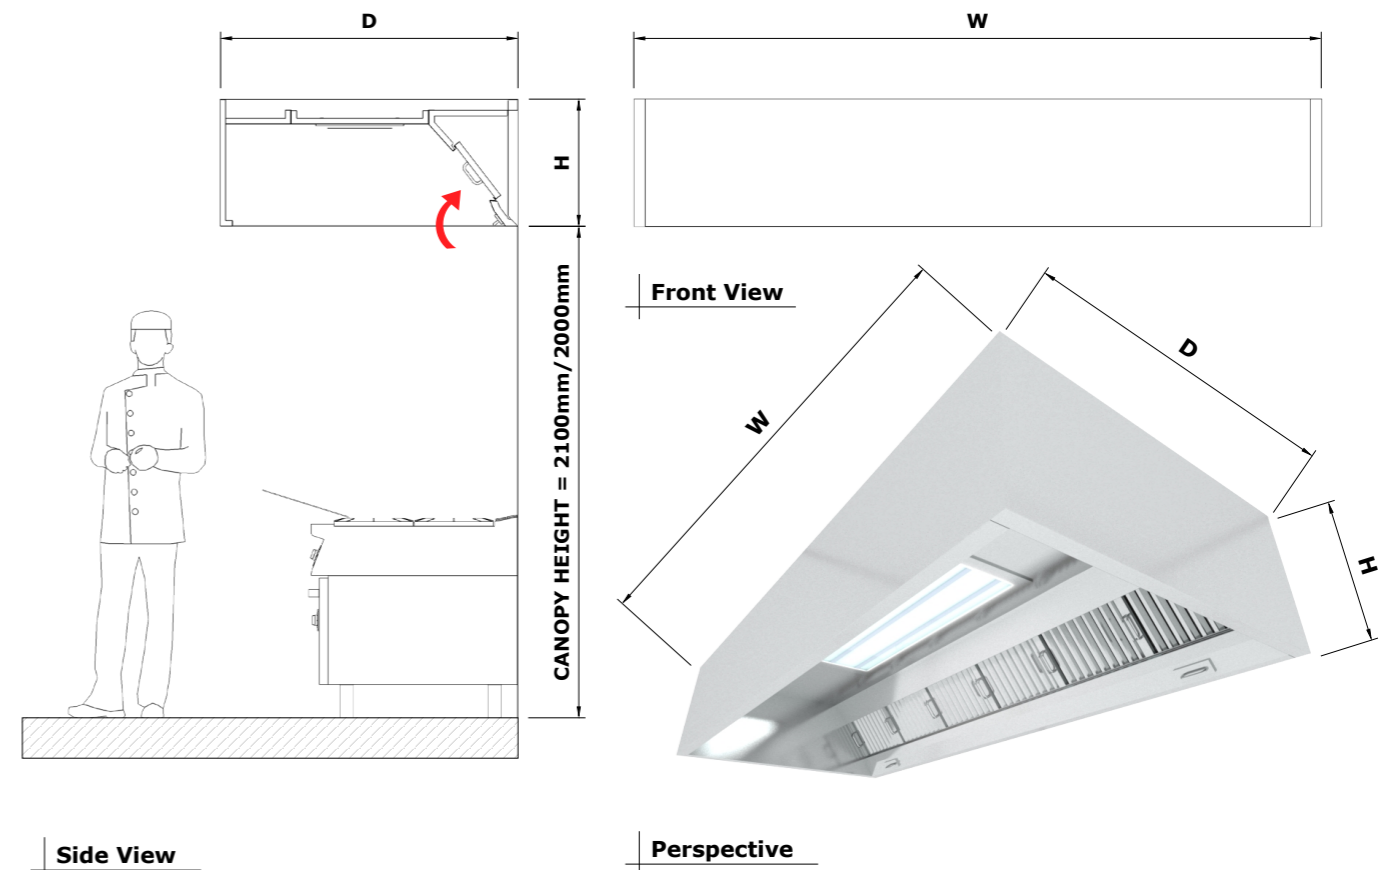

Silver Line

SL-W-B

OPTIONS

LED Lights / LED Drop Down Light

High Efficient Cyclone Filter

UVC System

Fire Suppression System

Canopy Crown