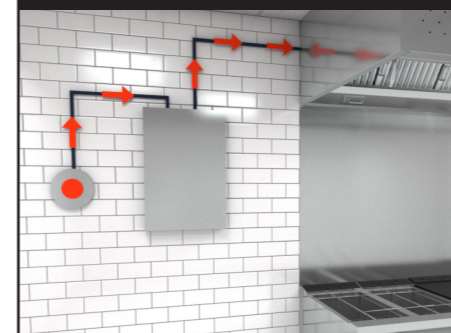

Silver Line

SL-W-B

OPTIONS

LED Lights / LED Drop Down Light

High Efficient Cyclone Filter

UVC System

Fire Suppression System

Canopy Crown