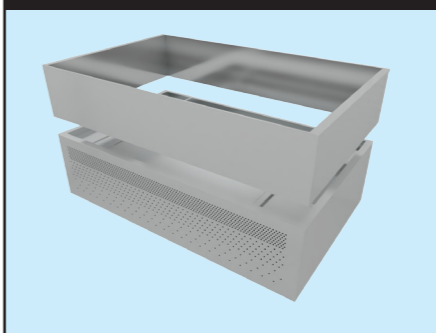

Silver Line

SL-W-B

OPTIONS

LED Lights / LED Drop Down Light

High Efficient Cyclone Filter

UVC System

Fire Suppression System

Canopy Crown