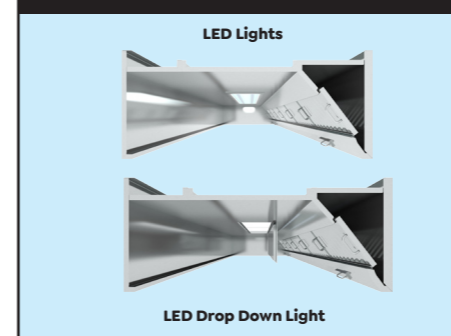

Silver Line

SL-W-B

OPTIONS

LED Lights / LED Drop Down Light

High Efficient Cyclone Filter

UVC System

Fire Suppression System

Canopy Crown