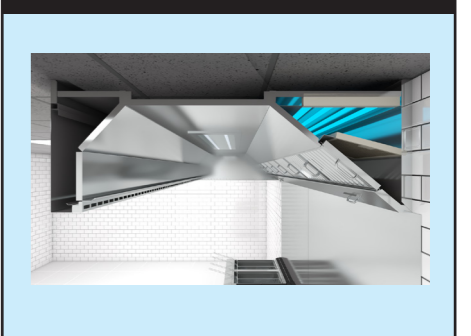

Silver Line

SL-W-B

OPTIONS

LED Lights / LED Drop Down Light

High Efficient Cyclone Filter

UVC System

Fire Suppression System

Canopy Crown