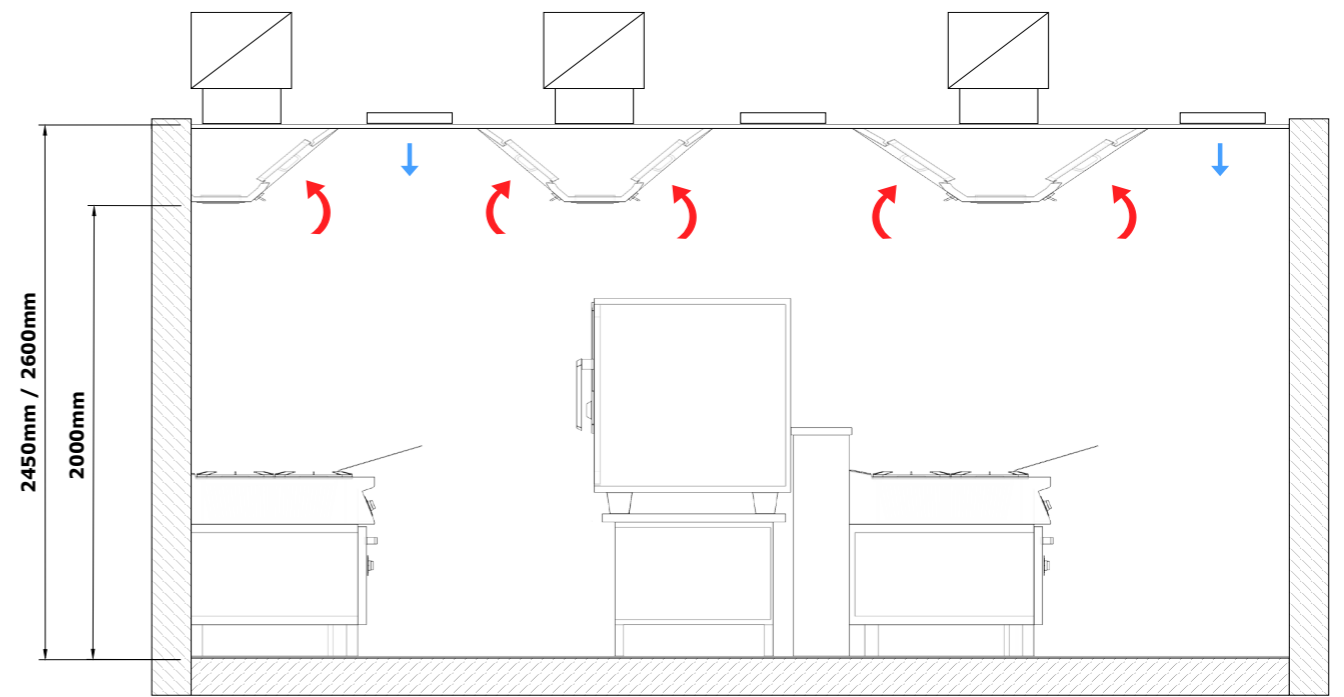

# Silverline Ventilated Ceiling SL-VC

Front View

Surface Mounted

Flush Mounted